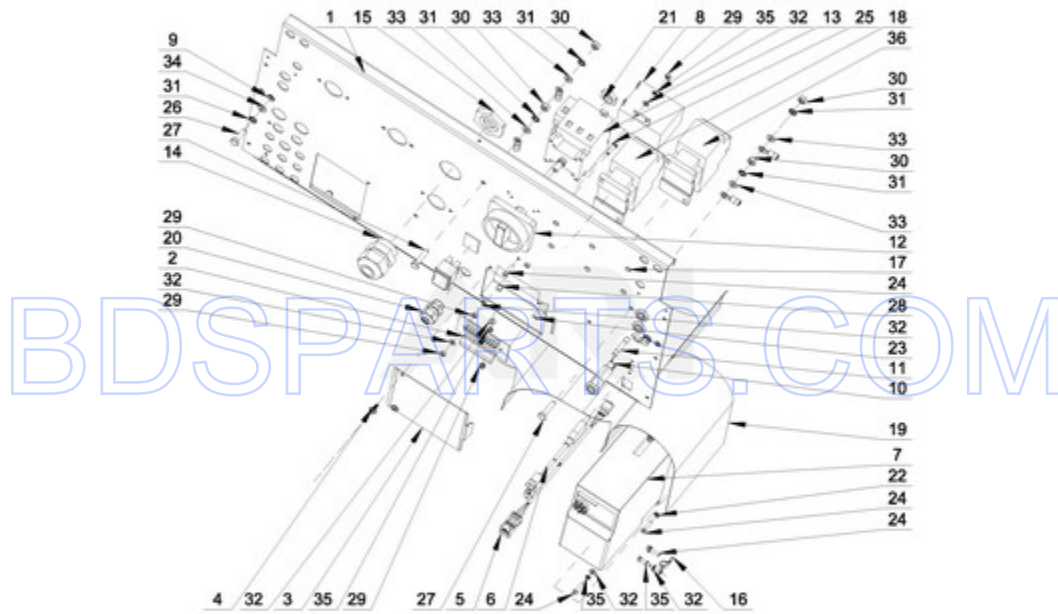

MXR55PNATS - 08 - REAR PANEL PARTS

REAR PANEL PARTS

Ref #	Part #	Description	Qty	Context	Note	MSRP
NI	N/P	FOLLOWING PARTS NOT ILLUSTRATED				
10	23001462	FUSE HOLDER (5X20MM)				
18	23003750	CONTACTOR LC1 D09M7				
24	23002398	BOLT M4X16				
27	23002806	BOLT M6X25				
10A	23002210	FUSE HOLDER (6X32MM)				
26	23002462	BOLT M6X20				
30	23002651	NUT M6				
31	23002425	WASHER, LOCK M6				
33	23003767	WASHER M6.4				
34	23002424	WASHER M6.4				
23	23002473	FOAM CONNECTOR GASKET				
29	23003666	NUT M4				
32	23002438	WASHER M4.3				
22	23002950	WASHER, LOCK M4				
25	23004095	BOLT M4X16				
11	23004315	FUSE 0.5A				
17	23002362	RIVET W/CRANK (4X7)				
7	W10415735	FREQUENCY INVERTER				
35	23002400	WASHER M4				
11A	23003385	FUSE 1A 6X32				
28	23001682	BOLT M4X8				
12	23003497	MAIN SWITCH KNOB				
13	23003500	MAIN SWITCH 25A				
14	23004494	LARGE STRAIN RELIEF				
15	23004495	LARGE STRAIN RELIEF NUT				
9	23001575	NUT, INSERT M6				
20	23004396	SMALL STRAIN RELIEF M16				
21	23004398	SMALL STRAIN RELIEF NUT M16				
36	W10286352	TRANSFORMER				
2	W10286355	LED BOARD MC5				
4	W10711800	SCREW M4X11				
3	W10725522	REAR PANEL, LID				
5	W10713154	CABLE CONNECTOR, RS485				
6	W10713157	CABLE, USB - REAR PANEL CONNECTOR				
16	W10713152	CABLE CLAMP				
7A	W10725529	CABLE, COMMUNICATION				
2A	W10665044					

BDS PARTS.COM

BDS PARTS.COM