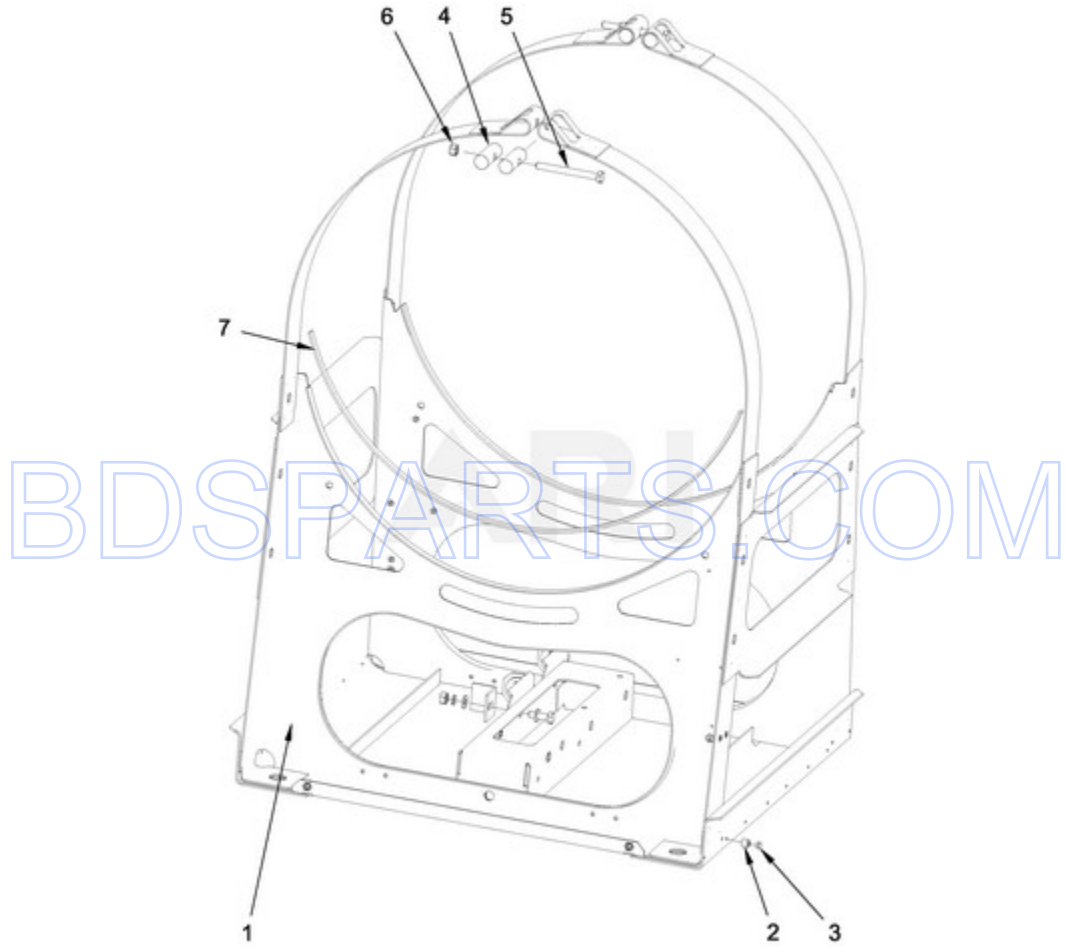

MXR55PNATS - 02 - FRAME PARTS

FRAME PARTS

08/12/2015

2

Part No. W10755091 Rev. B

Page design © 2004-2017 by ARI Network Services, Inc.

BDSPARTS.COM

<b>Ref #</b>	<b>Part #</b>	<b>Description</b>	<b>Qty</b>	<b>Context Note</b>	<b>MSRP</b>
6	23001607	NUT M8			
2	W10711787	INSERT, RIVET			
3	W10711789	RIVET W/CRANK (4X16)			
4	W10711702	COVER STRIP PIN			
7	W10711718	SELF-ADHESIVE FOAM SEAL			
5	W10711703	BOLT M8X100			
1	W10725154	FRAME			

BDSPARTS.COM

BDSPARTS.COM

MXR55PNATS - 03 - CABINET PARTS

CABINET PARTS

Ref #	Part #	Description	Qty	Context Note	MSRP
NI	N/P	FOLLOWING PARTS NOT ILLUSTRATED			
27	23001007	WASHER			
26	23001009	HOOK, LOCK			
30	23001099	PC BOARD SOCKET			
17	23002461	BOLT M6X16			
31	23002398	BOLT M4X16			
19	23002440	WASHER M6			
18	23003774	WASHER M6 X 4			
NI	23003666	PARTS FOR MAYTAG CONNECT 360 (NUT M4)			
24	23003114	BOLT M4X8			
28	23004103	HINGE			
32	23002950	WASHER, LOCK M4			
13	23002454	SELF STICKING CABLE CLIP			
10	W10286289	BOLT M6X10			
11	23002167	GROMMET, RUBBER			
20	W10711787	INSERT, RIVET			
21	W10711789	RIVET W/CRANK (4X16)			
33	W10711718	SELF-ADHESIVE FOAM SEAL			
9	W10711800	SCREW M4X11			
14	W10712170	AUTO-UNLOCK MODULE			
16	W10712181	VELCRO FASTENER			
22	W10725437	EDGE PROTECTION			
23	W10712166	VAULT BEZEL			
25	W10712231	LOCK			
29	W10712165	RIVET W/CRANK (8X8)			
34	W10725440	END STOP			
NI	W10712183	WIRING HARNESS, AUTO-UNLOCK MODULE			
NI	W10712243	PARTS FOR MAYTAG CONNECT 360 (BOLT M4X12)			
12	W10712164	PROP ROD			
3	W10725232	FRONT PANEL - COMPLETE (PN) (STAINLESS)			
4	W10725237	REAR COVER - LOWER, COMPLETE			
5	W10725240	PANEL HOLDER COMPLETE			
7	W10725422	CABINET REINFORCEMENT COMPLETE			
8	W10725425	REAR COVER			