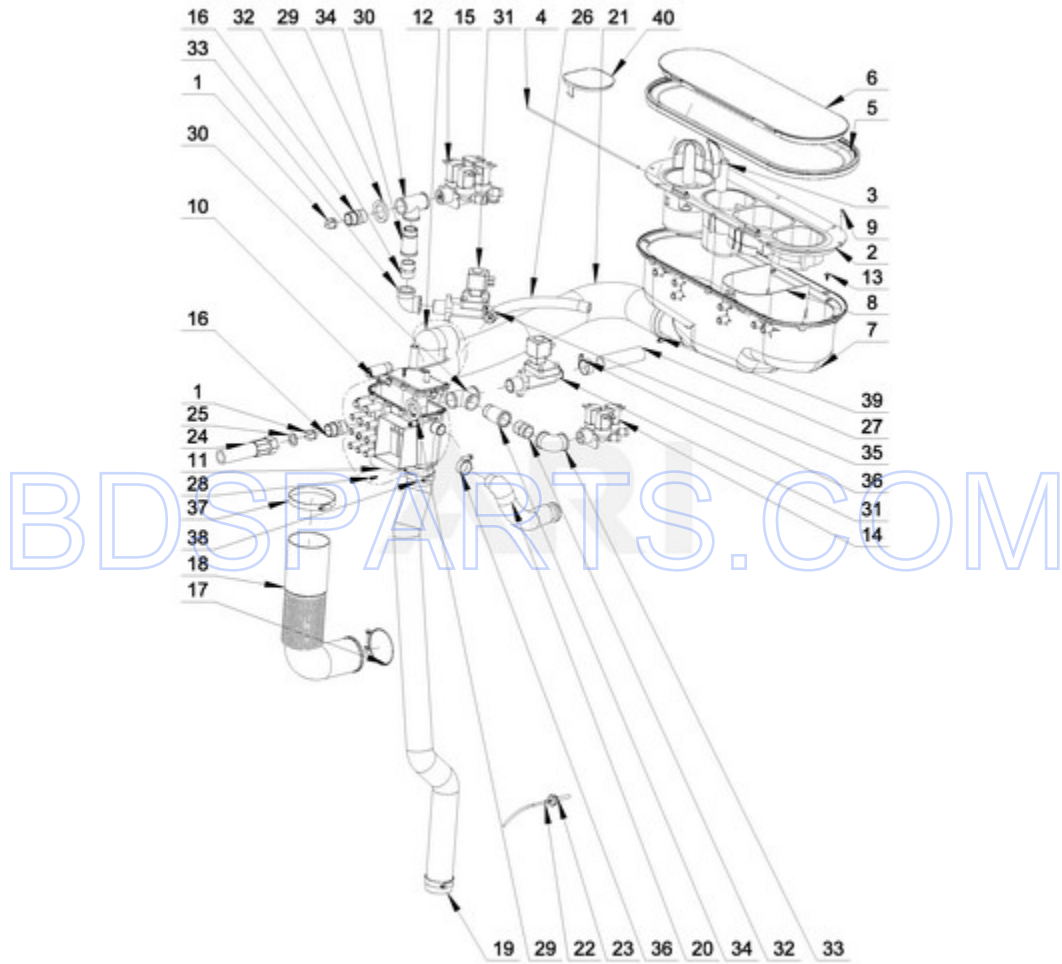

MXR55PNATS - 06 - WATER INLET PARTS

WATER INLET PARTS

08/12/2015

10

Part No. W10755091 Rev. B

Page design © 2004-2017 by ARI Network Services, Inc.

BDSPARTS.COM

Ref #	Part #	Description	Qty	Context Note	MSRP
35	23001506	HOSE CLAMP (12-22)			
26	23001507	HOSE, INLET			
32	23001482	NIPPLE (3/4" PIPE THREAD)			
29	23001483	WASHER M28X42X5			
34	23001484	EXTENSION (3/4" PIPE THREAD)			
30	23001485	TEE (3/4" PIPE THREAD)			
24	23001523	HOSE, CONNECTION			
39	23001256	HOSE CLAMP (60-80)			
37	23001258	HOSE CLAMP (70-90)			
36	23001262	HOSE CLAMP (20-32)			
25	23002921	WASHER, FILL HOSE			
1	23002922	FILTER SCREEN			
9	23003782	SCREW			
38	23001750	HOSE CLAMP (40-60)			
22	23003964	TEMPERATURE SENSOR			
33	23001756	ELBOW (3/4")			
27	23001740	HOSE D19 X 27			
31	23002071	SINGLE INLET VALVE (3/4")			
13	W10711800	SCREW M4X11			
2	W10712626	CHEMICAL DISPENSER INSERT			
3	W10712627	SIPHON			
4	W10712628	PIN, HINGE			
5	W10712629	DISPENSER SEAL			
6	W10712630	DISPENSER LID			
7	W10712635	CHEMICAL DISPENSER BASE			
10	W10712640	MIXER - COMPLETE			
11	W10712642	MIXER BODY			
12	W10712644	MIXER LID			
14	W10712646	THREE-WAY VALVE - COMPLETE (3/4")			
15	W10712721	FOUR-WAY VALVE - COMPLETE (3/4")			
23	W10712713	SEAL RING, TEMPERATURE SENSOR			
17	W10712716	HOSE CLAMP (62-70)			
28	W10712718	BOLT M4X12			
40	W10734787	BLOCK-OFF, DISPENSER CAVITY			
18	W10712648	FILLING HOSE			
8	W10712638	SOAP HOPPER INSERT SECONDARY			
16	W10684103	COUPLER			
19	W10725476	OVERFLOW TUBE			
20	W10712699	HOSE, VENT