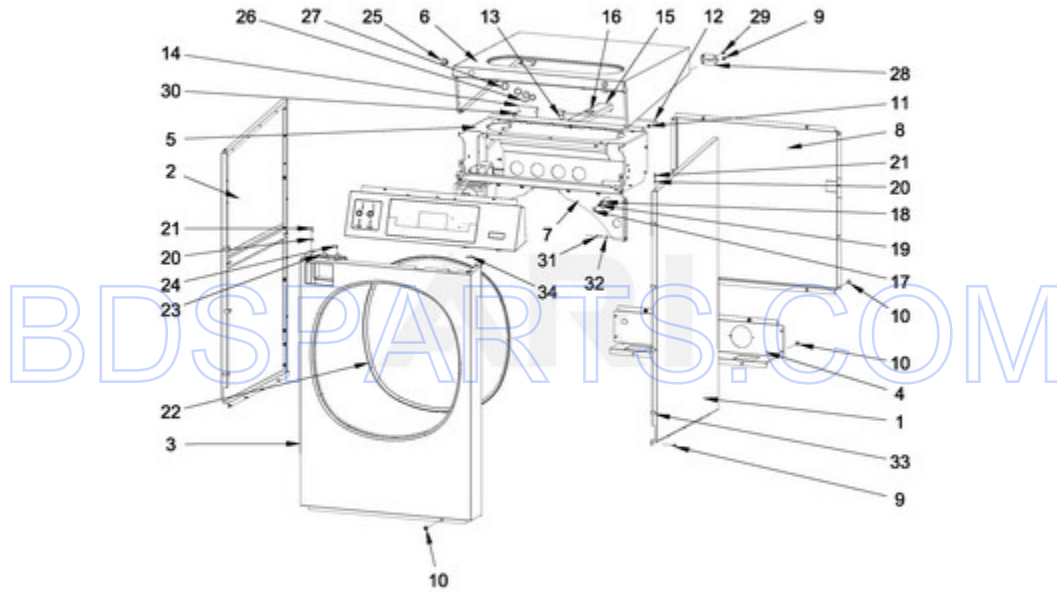

MXR55PNATS - 03 - CABINET PARTS

CABINET PARTS

Ref #	Part #	Description	Qty	Context Note	MSRP
NI	N/P	FOLLOWING PARTS NOT ILLUSTRATED			
27	23001007	WASHER			
26	23001009	HOOK, LOCK			
30	23001099	PC BOARD SOCKET			
17	23002461	BOLT M6X16			
31	23002398	BOLT M4X16			
19	23002440	WASHER M6			
18	23003774	WASHER M6 X 4			
NI	23003666	PARTS FOR MAYTAG CONNECT 360 (NUT M4)			
24	23003114	BOLT M4X8			
28	23004103	HINGE			
32	23002950	WASHER, LOCK M4			
13	23002454	SELF STICKING CABLE CLIP			
10	W10286289	BOLT M6X10			
11	23002167	GROMMET, RUBBER			
20	W10711787	INSERT, RIVET			
21	W10711789	RIVET W/CRANK (4X16)			
33	W10711718	SELF-ADHESIVE FOAM SEAL			
9	W10711800	SCREW M4X11			
14	W10712170	AUTO-UNLOCK MODULE			
16	W10712181	VELCRO FASTENER			
22	W10725437	EDGE PROTECTION			
23	W10712166	VAULT BEZEL			
25	W10712231	LOCK			
29	W10712165	RIVET W/CRANK (8X8)			
34	W10725440	END STOP			
NI	W10712183	WIRING HARNESS, AUTO-UNLOCK MODULE			
NI	W10712243	PARTS FOR MAYTAG CONNECT 360 (BOLT M4X12)			
12	W10712164	PROP ROD			
3	W10725232	FRONT PANEL - COMPLETE (PN) (STAINLESS)			
4	W10725237	REAR COVER - LOWER, COMPLETE			
5	W10725240	PANEL HOLDER COMPLETE			
7	W10725422	CABINET REINFORCEMENT COMPLETE			
8	W10725425	REAR COVER