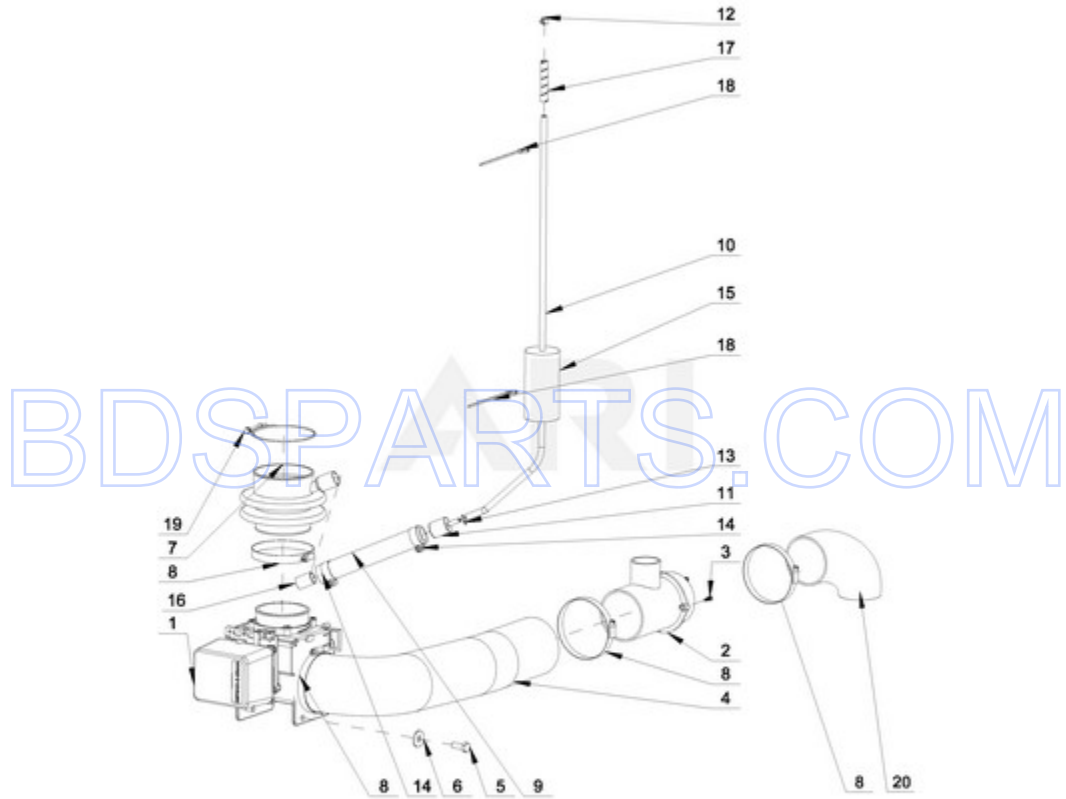

MXR55PNATS - 07 - DRAIN SYSTEM PARTS

DRAIN SYSTEM PARTS

08/12/2015

12

Part No. W10755091 Rev. B

Page design © 2004-2017 by ARI Network Services, Inc.

BDSPARTS.COM

Ref #	Part #	Description	Qty	Context	Note	MSRP
10	23001252	UPPER HOSE, PRESSURE SWITCH				
13	23001257	CLAMP, CORBIN (A5.5)				
8	23001258	HOSE CLAMP (70-90)				
11	23001260	PRESSURE SWITCH HOSE FITTING				
14	23001262	HOSE CLAMP (20-32)				
6	23002437	WASHER M8				
5	23002475	BOLT M8X20				
20	23002015	DRAIN ELBOW				
9	23001246	LOWER HOSE, PRESSURE SWITCH				
1B	W10357127	DRAIN VALVE (MOTOR ONLY)				
15	23004491	LARGER BUMPER				
3	W10712718	BOLT M4X12				
1	W10712775	DRAIN VALVE - COMPLETE				
1A	W10712776	DRAIN VALVE (CHAMBER)				
2	W10712777	T-CONNECTOR				
7	W10712797	HOSE				
12	W10712806	SPRING CLAMP				
16	W10712804	HOSE INSERT				
17	W10712803	HOSE PROTECTOR				
18	W10657139	WIRE TIE (130 X 2.6MM)				
19	W10712805	HOSE CLAMP (82-90)				
4	W10725488	DRAIN ELBOW				

BDS PARTS.COM

BDS PARTS.COM