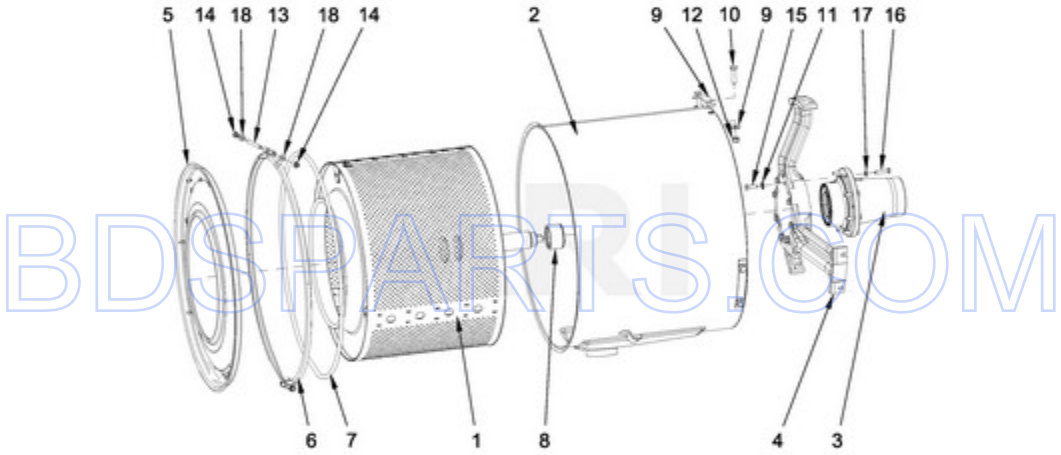

BDSPARTS.COM

BDSPARTS.COM

MXR55PNATS - 09 - DRUM AND TUB PARTS

DRUM AND TUB PARTS

Ref #	Part #	Description	Qty	Context Note	MSRP
NI	N/P	FOLLOWING PARTS NOT ILLUSTRATED			
15	23001202	BOLT M10X35			38.13
16	23001283	BOLT M12X35			
17	23002657	WASHER M13			7.87
14	23002487	NUT M8			
18	23001608	WASHER M8.4			7.47
10	23004207	BOLT M12X50			
13	23002486	BOLT M8			
12	W10357141	NUT M12			
NI	W10713950	THREAD LOCK			
4	W10713401	SUPPORT, TUB			
5	W10713409	FRONT TUB PANEL - COMPLETE			403.68
6	W10713412	CLAMP - COMPLETE			
7	W10713415	SEAL D10-2550MM			49.79
8	W10713946	SEALING SLEEVE			327.09
9	W10713949	BRACKET, CURVED			13.26
11	W10285300	WASHER M10			
3	W10714050	TRUNNION - COMPLETE			976.41
2	W10713383	OUTER TUB - COMPLETE			1280.44
1	W10725708	DRUM, WASHER - COMPLETE			1710.40