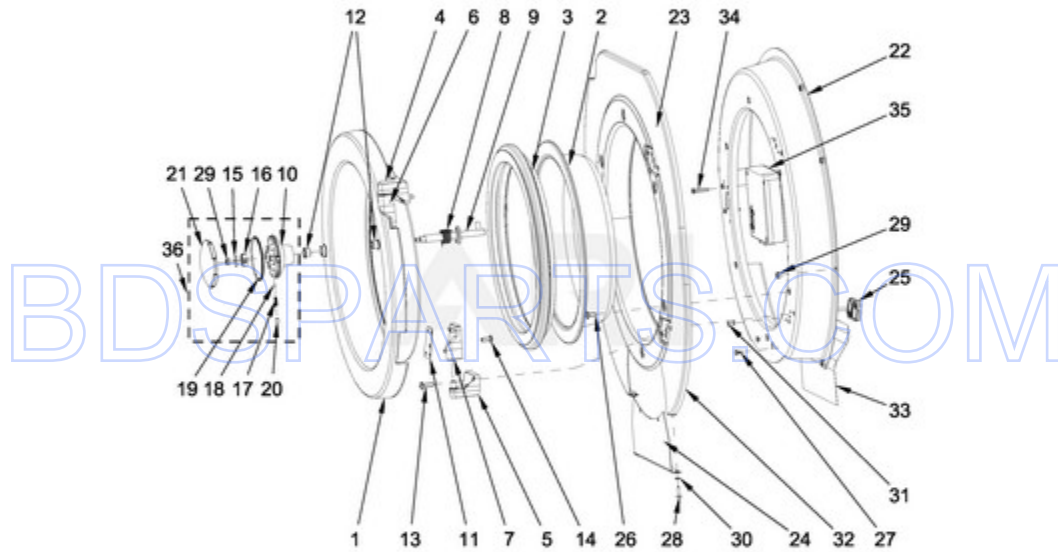

MXR55PNATS - 05 - DOOR PARTS

DOOR PARTS

08/12/2015

8

Part No. W10755091 Rev. B

Page design © 2004-2017 by ARI Network Services, Inc.

BDSPARTS.COM

Ref #	Part #	Description	Qty	Context	Note	MSRP
NI	N/P	FOLLOWING PARTS NOT ILLUSTRATED				
29	23001310	NUT M6				
28	23002398	BOLT M4X16				
15	23003012	WASHER M6				
32	23004093	RIVET BLIND NUT M4				
30	23002438	WASHER M4.3				
33	23002877	SHIELD, RAIN				
31	W10711789	RIVET W/CRANK (4X16)				
4	W10712306	UPPER HINGE - FIXED				
5	W10712307	LOWER HINGE - FIXED				
6	W10712308	UPPER HINGE				
7	W10712309	LOWER HINGE				
8	W10712314	TORSION SPRING, HANDLE				
9	W10712315	LOCK SHAFT, HANDLE				
10	W10712316	INNER, HANDLE				
11	W10712317	WASHER, HINGE				
12	W10712318	CASING, LOCK SHAFT				
13	W10712319	BOLT M6X25				
14	W10712320	BOLT M6X16				
16	W10712323	LOCATING SEGMENT, HANDLE				
17	W10712328	COMPRESSION SPRING, HANDLE				
18	W10712344	HANDLE BALL				
19	W10712345	DISTINGUISHING RING (BLUE)				
20	W10712347	BOLT M6X6				
21	W10712351	COVER, HANDLE				
25	W10712366	HINGE SUPPORT				
26	W10712367	BOLT M6X14				
27	W10712368	PLASTIC PLUG				
34	W10712370	BOLT M5X25				
35	W10712373	DOOR LOCK				
36	W10712375	HANDLE COMPLETE				
NI	W10712376	WIRING HARNESS, DOOR LOCK				
1	W10712297	DOOR (GREY)				
2	W10712301	DOOR GLASS				
3	W10712305	DOOR SEAL				
22	W10712358	DOOR AND LOCK HOLDER COMPLETE				
23	W10712361	FRONT PANEL				
24	W10712364					

BDS PARTS.COM

BDS PARTS.COM