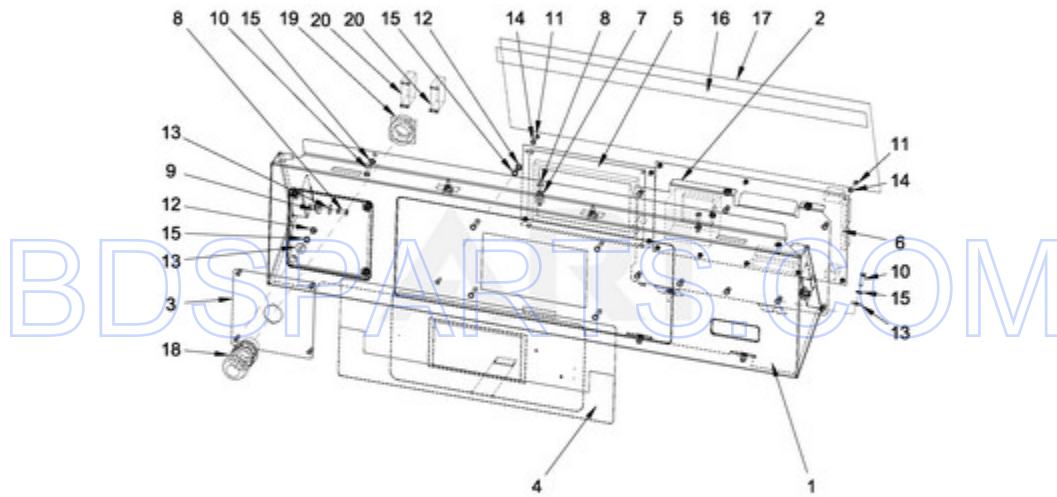

MXR55PNATS - 04 - CONTROL PANEL PARTS

CONTROL PANEL PARTS

Ref #	Part #	Description	Qty	Context	Note	MSRP
NI	N/P	FOLLOWING PARTS NOT ILLUSTRATED				
13	23001545	WASHER M4				
11	23002869	BOLT M3X6				
12	23003666	NUT M4				
15	23002950	WASHER, LOCK M4				
14	23002865	WASHER, LOCK M4				
16	23004126	DOUBLE-SIDED TAPE				
NI	23004139	EMERGENCY STOP HARNESS (OPL)				
17	23002877	SHIELD, RAIN				
7	W10711787	INSERT, RIVET				
8	W10711789	RIVET W/CRANK (4X16)				
10	W10712243	BOLT M4X12				
2	W10725459	CONTROL BOARD BRACKET				
5	W10712233	DISPLAY BOARD - CPU				
6	W10712234	MAIN CONTROL BOARD MC7				
9	W10725468	LEADING PIN				
NI	W10712236	WIRING HARNESS, MAIN CONTROL TO DISPLAY BOARD				
3	W10725461	COVER PLATE				
4	W10725463	KEYPAD, MC7 FC (PN)				
18	W10712238	KNOB, EMERGENCY STOP				
19	W10712240	HOLDER, EMERGENCY STOP				
20	W10712241	SWITCHING UNIT				
1	W10725455	CONTROL PANEL