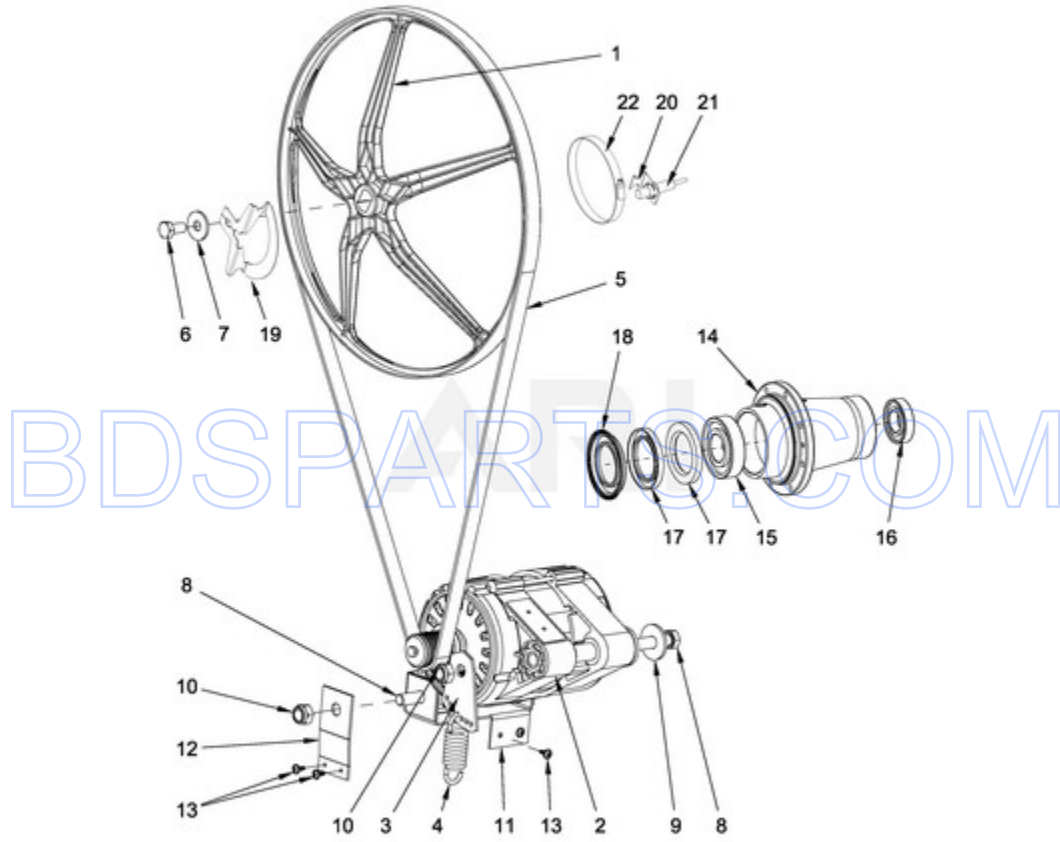

MXR55PNATS - 10 - DRIVE PARTS

DRIVE PARTS

08/12/2015

18

Part No. W10755091 Rev. B

Page design © 2004-2017 by ARI Network Services, Inc.

BDSPARTS.COM

Ref #	Part #	Description	Qty	Context	Note	MSRP
9	23004146	WASHER M12				
4	23004156	SPRING, TENSION				
16	23003614	BEARING (6310)				
10	W10357141	NUT M12				
15	23003076	BEARING (6312)				
17	23003850	RING SEAL 100X130X10				
6	23002278	BOLT M16X30				
13	W10711800	SCREW M4X11				
20	W10747779	BRACKET, SPEED SENSOR				
21	W10747780	SPEED SENSOR				
1	W10725737	V-PULLEY DRUM				
2	W10725747	MOTOR (230V/75HZ)				
2A	W10725748	MOTOR (400V/76HZ)				
3	W10725752	SPRING HOLDER				
5	W10725758	BELT				
7	W10654354	MOTOR PULLEY WASHER				
8	W10713999	BOLT M12X220				
11	W10725767	MOTOR HOLDER				
19	W10747778	PLATE, SPEED SENSOR				
22	W10748075	HOSE CLAMP (140-160)				
18	W10714026	RING SEAL 100X130/144X9/12				
14	W10714016	BEARING HOUSING				
12	W10725778	HOLDER				

BDS PARTS.COM

BDS PARTS.COM