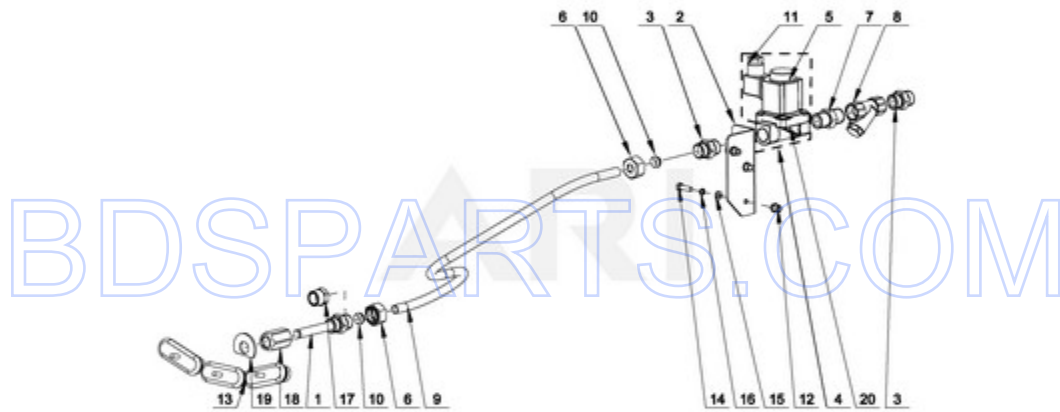

MXR55PNATS - 11 - STEAM HEATING PARTS

STEAM HEATING PARTS

08/12/2015

20

Part No. W10755091 Rev. B

Page design © 2004-2017 by ARI Network Services, Inc.

BDSPARTS.COM

Ref #	Part #	Description	Qty	Context	Note	MSRP
13	23001594	HEATING ELEMENT HOLE PLUG				
14	23002462	BOLT M6X20				
16	23002440	WASHER M6				
15	23003774	WASHER M6 X 4				
12	23001575	NUT, INSERT M6				
3	23003907	PIPE ADAPTER				
1	W10713178	STEAM INJECTOR				
2	W10725700	SUPPORT BRACKET, STEAM VALVE				
4	W10715313	STEAM VALVE (1/2") - COMPLETE				
5	W10713170	COIL (50/60HZ)				
6	W10725701	NUT (1/2")				
7	W10713180	PIPE ADAPTER				
8	W10693339	FILTER, STEAM				
9	W10725702	TUBE, STEAM				
10	W10667392	FASTENING CONE				
11	W10713172	CONNECTOR				
17	W10713181	PLUG (1/2")				
18	W10713182	ADAPTER (G3/8"/G1/2")				
19	W10713183	WASHER				
20	W10286321	STEAM VALVE WITHOUT COIL