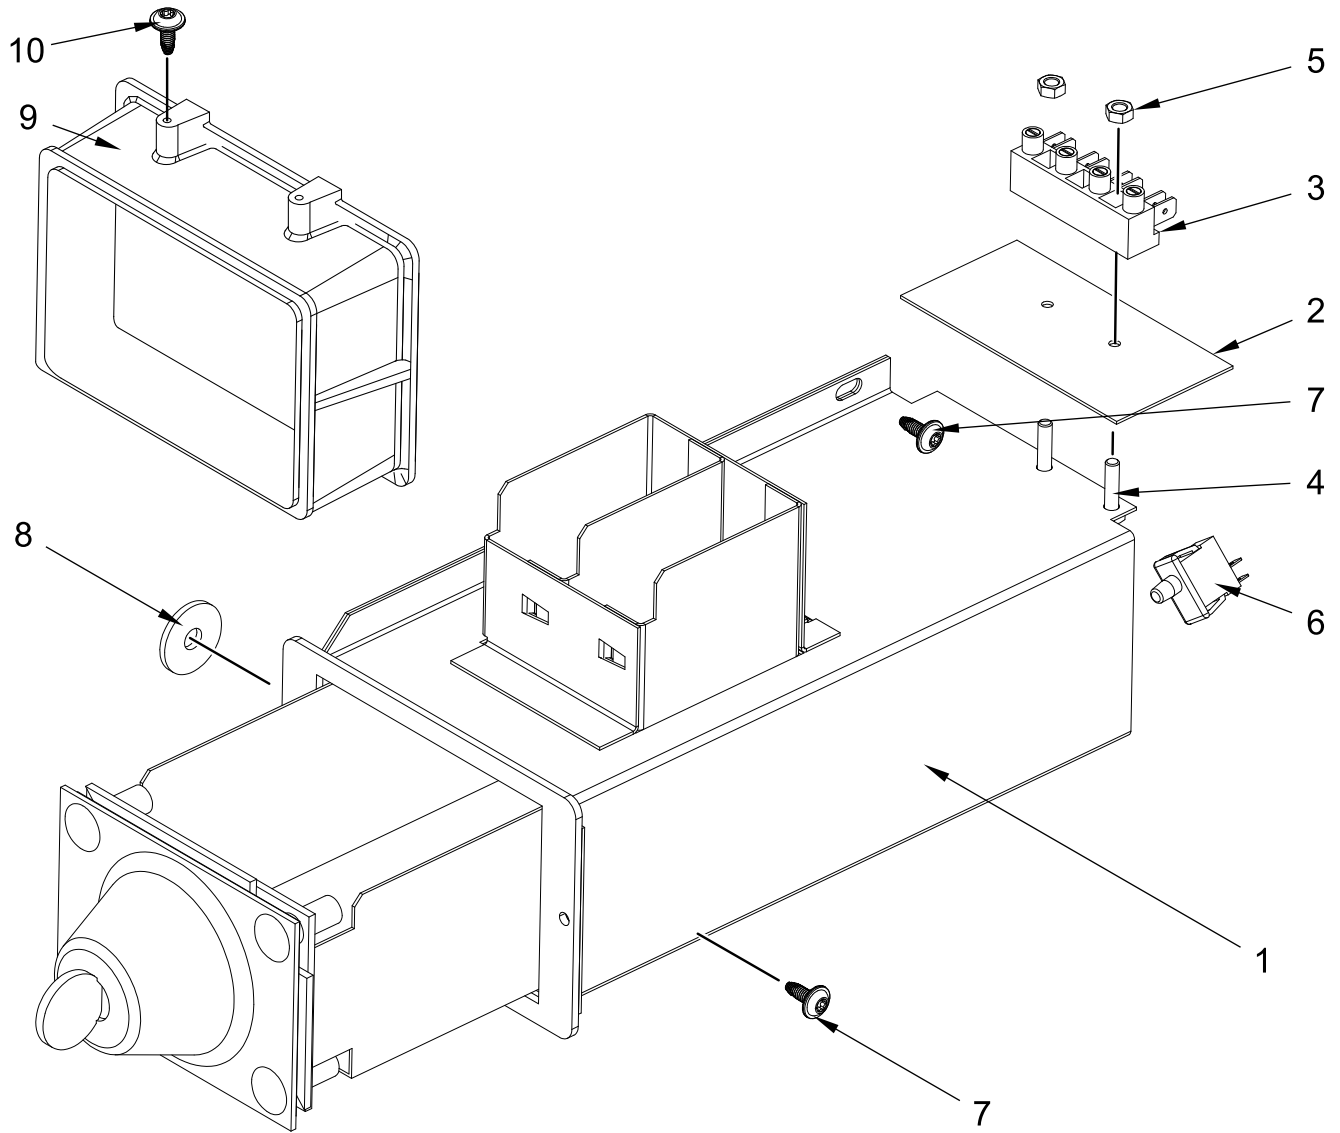

COIN VAULT PARTS

COIN VAULT PARTS

<u>Illus.</u> <u>No.</u>	<u>Part No.</u>	<u>Description</u>	<u>Illus.</u> <u>No.</u>	<u>Part No.</u>	<u>Description</u>	<u>Illus.</u> <u>No.</u>	<u>Part No.</u>	<u>Description</u>
1	W10725469	Coin Vault	5	23003666	Nut M4	9	W10712166	Vault Bezel
2	23001115	Terminal Block Insulation	6	23003656	Switch, Coin Box	10	23003114	Bolt M4x8
3	23001113	Terminal Block	7	W10711800	Screw M4x11			
4	23004095	Bolt M4x16	8	W10431220	Washer