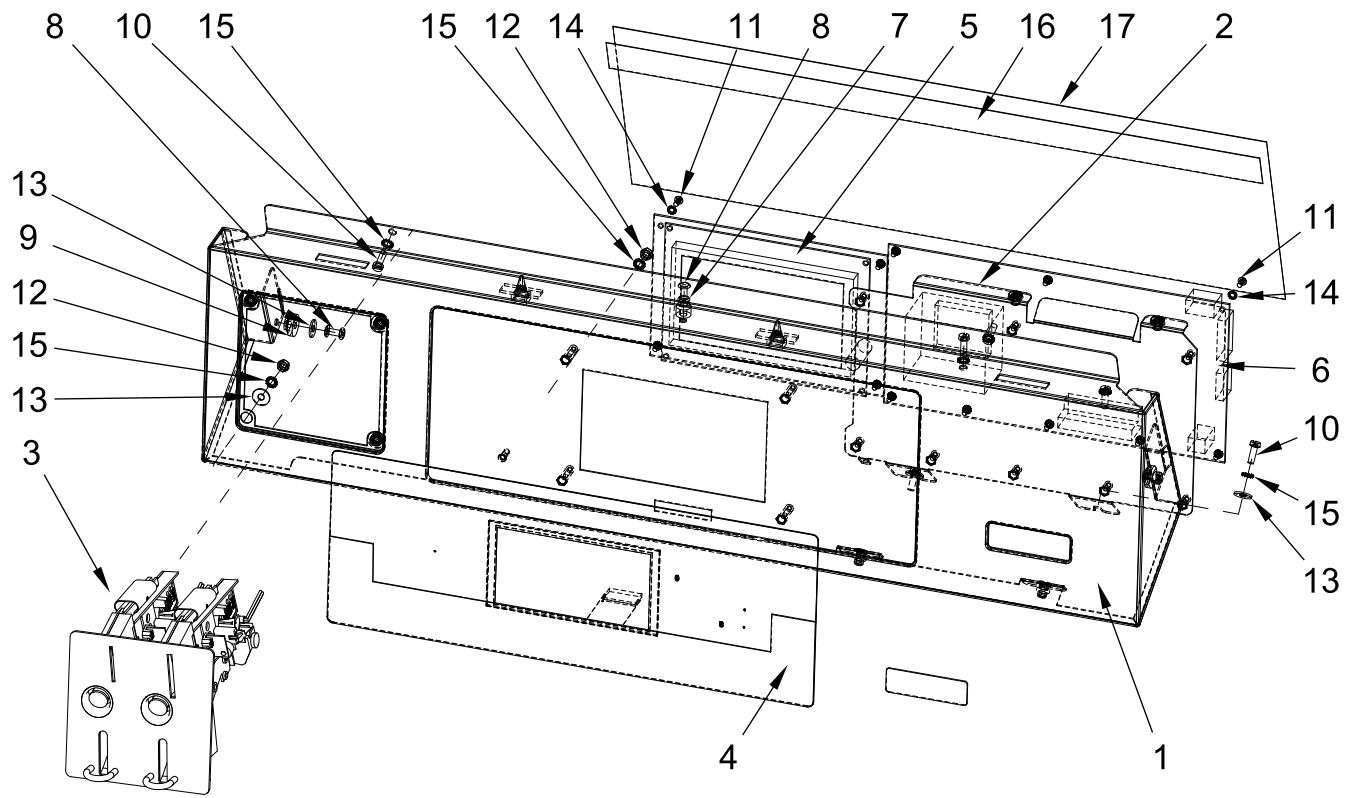

CONTROL PANEL PARTS

CONTROL PANEL PARTS

<u>Illus.</u> <u>No.</u>	<u>Part No.</u>	<u>Description</u>	<u>Illus.</u> <u>No.</u>	<u>Part No.</u>	<u>Description</u>	<u>Illus.</u> <u>No.</u>	<u>Part No.</u>	<u>Description</u>
1	W10725455	Control Panel	7	W10711787	Insert, Rivet	15	23002950	Washer, Lock M4
2	W10725459	Control Board Bracket	8	W10711789	Rivet w/Crank (4x16)	16	23004126	Double-Sided Tape
3	W10712245	Coin Drop (.25 Cent)	9	W10725468	Leading Pin	17	23002877	Shield, Rain
4	W10712230	User Interface Facia/Keypad MC7 (PD)	10	W10712243	Bolt M4x12			Following Parts Not Illustrated
5	W10712233	Display Board - CPU	11	23002869	Bolt M3x6		W10712236	Wiring Harness, Main Control to Display Board
6	W10712234	Main Control Board MC7	12	23003666	Nut M4			
			13	23001545	Washer M4			
			14	23002865	Washer, Lock M4