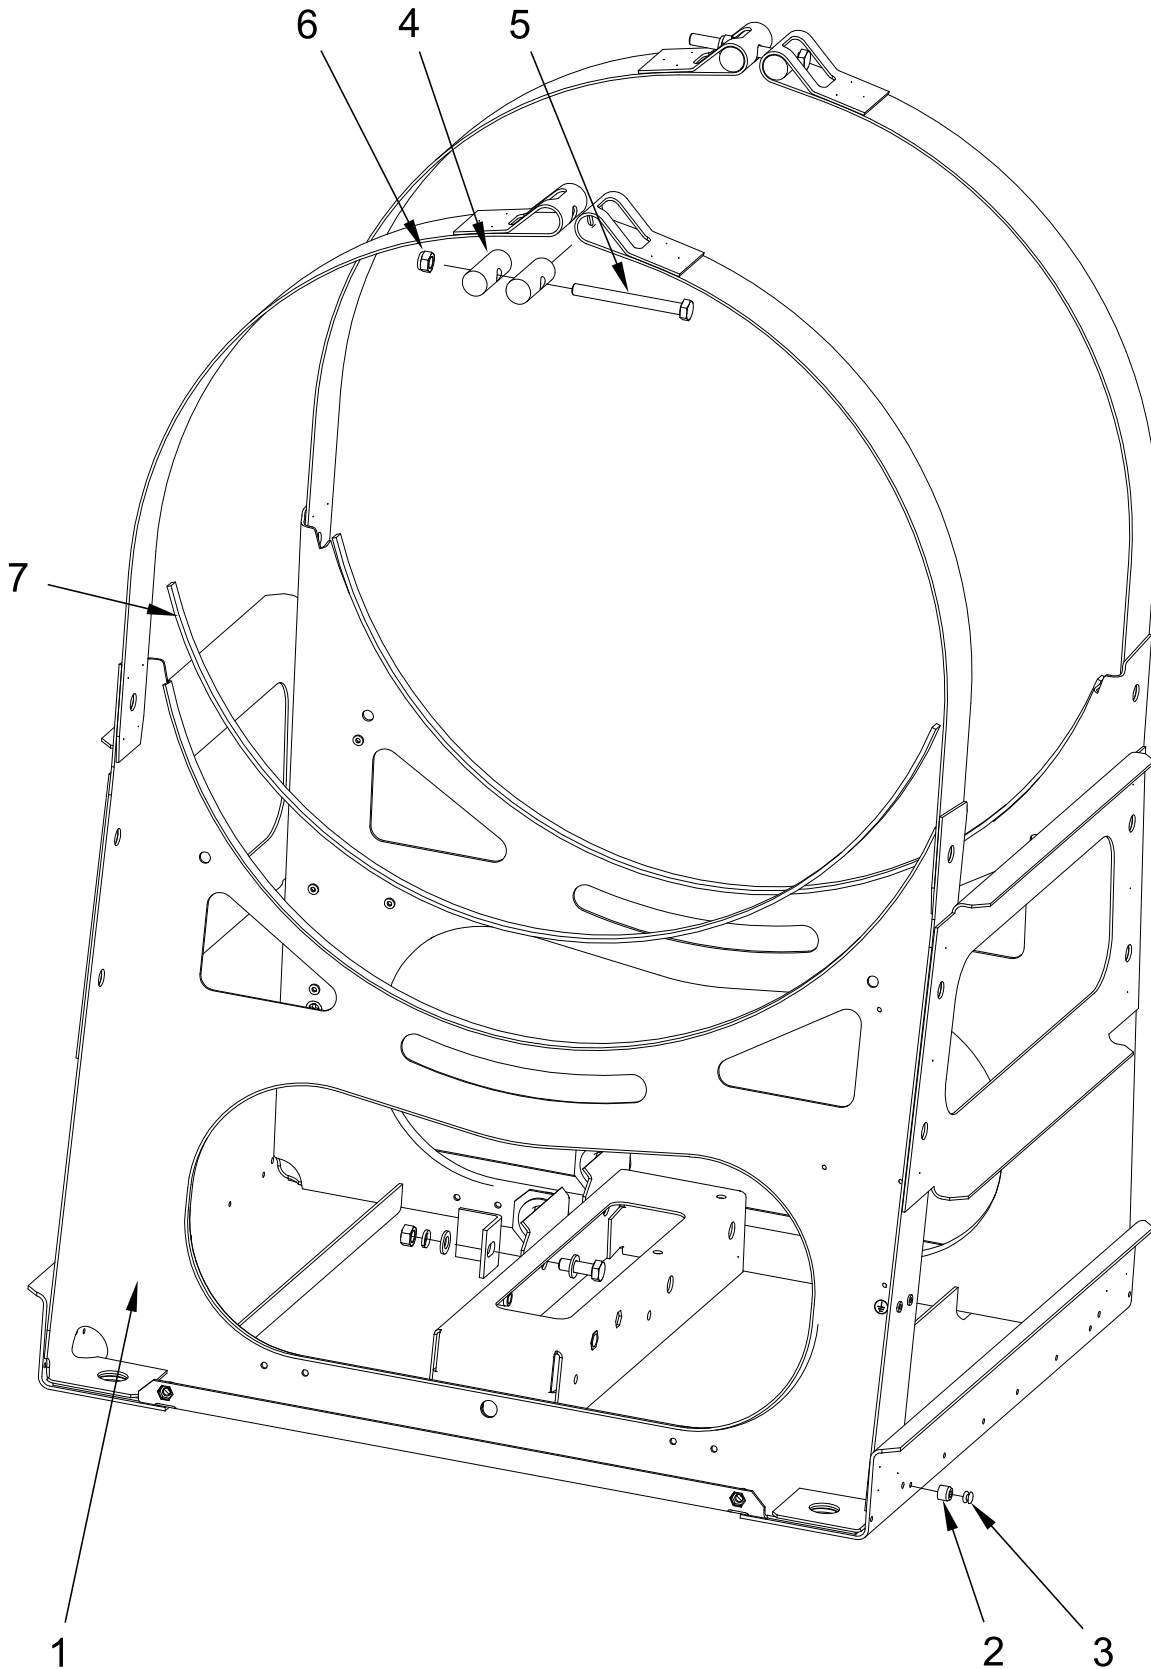

FRAME PARTS

FRAME PARTS

<u>Illus.</u> <u>No.</u>	<u>Part No.</u>	<u>Description</u>
1	W10725156	Frame
2	W10711787	Insert, Rivet
3	W10711789	Rivet w/Crank (4x16)

<u>Illus.</u> <u>No.</u>	<u>Part No.</u>	<u>Description</u>
4	W10711702	Cover Strip Pin
5	W10711703	Bolt M8x100

<u>Illus.</u> <u>No.</u>	<u>Part No.</u>	<u>Description</u>
6	23001607	Nut M8
7	W10711718	Self-Adhesive Foam Seal