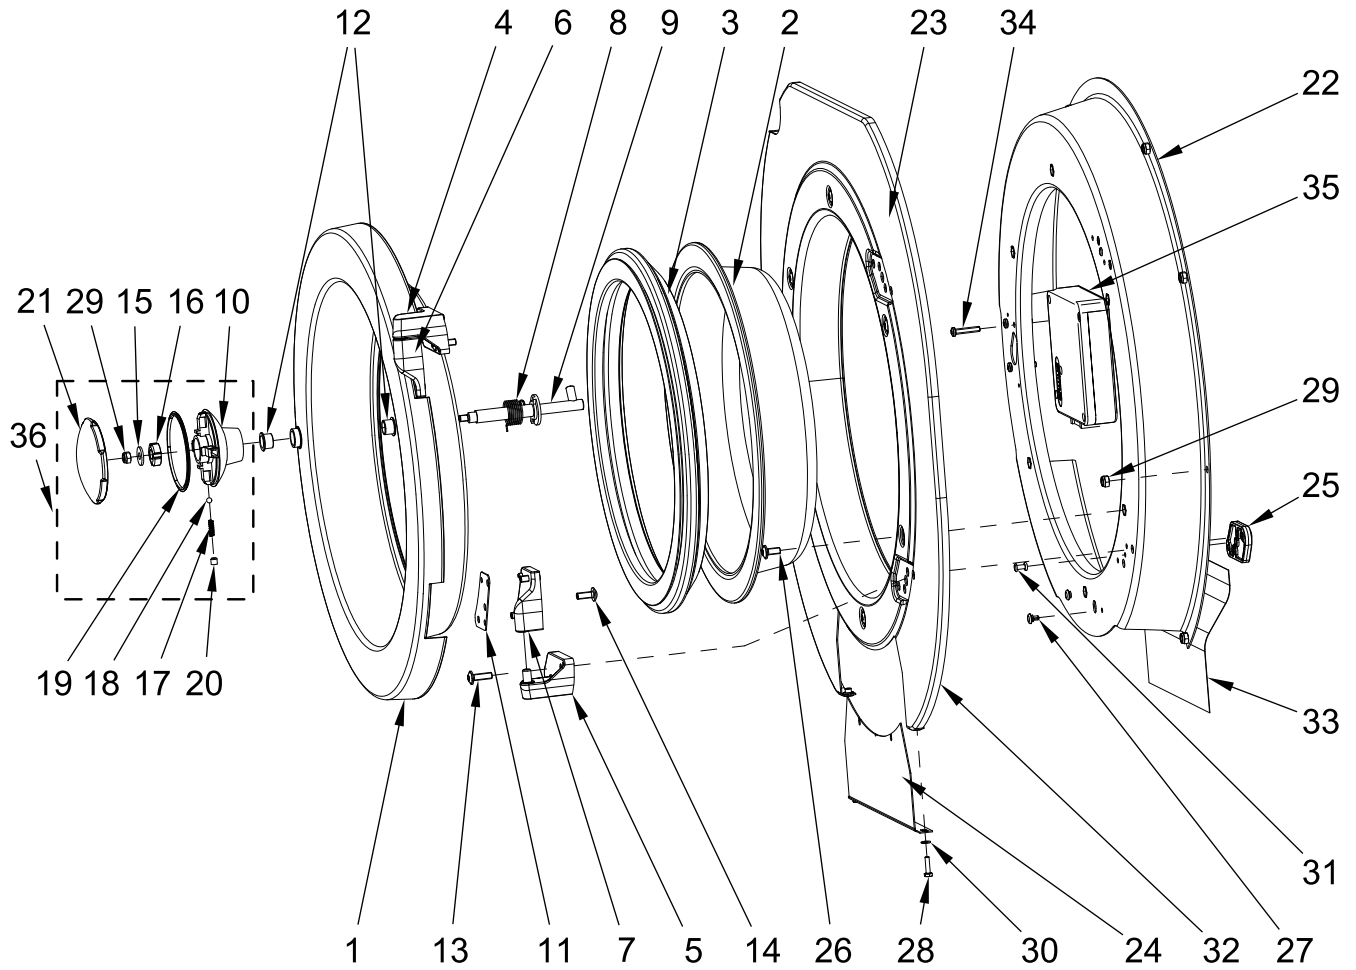

DOOR PARTS

DOOR PARTS

<u>Illus.</u> <u>No.</u>	<u>Part No.</u>	<u>Description</u>
1	W10712297	Door (Grey)
2	W10712301	Door Glass
3	W10712305	Door Seal
4	W10712306	Upper Hinge - Fixed
5	W10712307	Lower Hinge - Fixed
6	W10712308	Upper Hinge
7	W10712309	Lower Hinge
8	W10712314	Torsion Spring, Handle
9	W10712315	Lock Shaft, Handle
10	W10712316	Inner, Handle
11	W10712317	Washer, Hinge
12	W10712318	Casing, Lock Shaft
13	W10712319	Bolt M6x25
14	W10712320	Bolt M6x16

<u>Illus.</u> <u>No.</u>	<u>Part No.</u>	<u>Description</u>
15	23003012	Washer M6
16	W10712323	Locating Segment, Handle
17	W10712328	Compression Spring, Handle
18	W10712344	Handle Ball
19	W10712345	Distinguishing Ring (Blue)
20	W10712347	Bolt M6x6
21	W10712351	Cover, Handle
22	W10712358	Door and Lock Holder Complete
23	W10712361	Front Panel
24	W10712364	Front Cover of Heating Element
25	W10712366	Hinge Support
26	W10712367	Bolt M6x14
27	W10712368	Plastic Plug

<u>Illus.</u> <u>No.</u>	<u>Part No.</u>	<u>Description</u>
28	23002398	Bolt M4x16
29	23001310	Nut M6
30	23002438	Washer M4.3
31	W10711789	Rivet w/Crank (4x16)
32	23004093	Rivet Blind Nut M4
33	23002877	Shield, Rain
34	W10712370	Bolt M5x25
35	W10712373	Door Lock
36	W10712375	Handle Complete
		Following Parts Not Illustrated
	W10712376	Wiring Harness, Door Lock