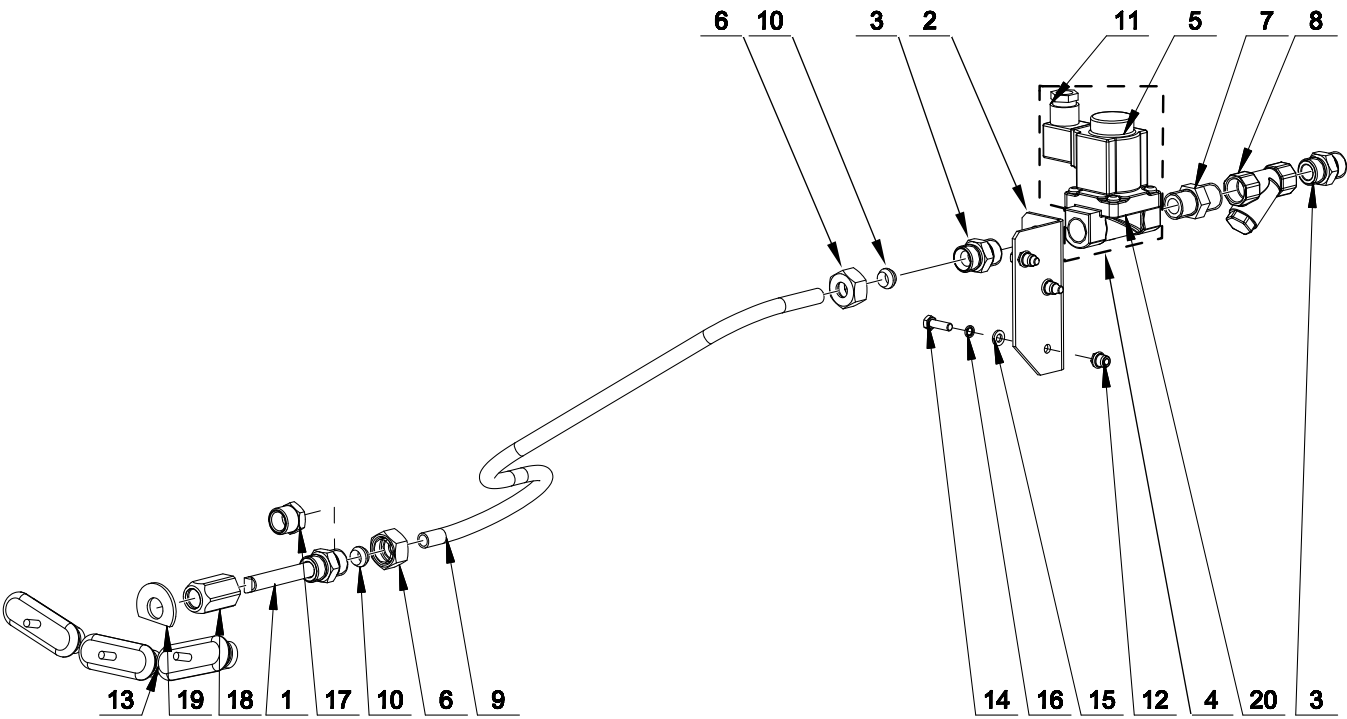

STEAM HEATING PARTS

STEAM HEATING PARTS

<u>Illus.</u> <u>No.</u>	<u>Part No.</u>	<u>Description</u>
1	W10713178	Steam Injector
2	W10725700	Support Bracket, Steam Valve
3	23003907	Pipe Adapter
4	W10715313	Steam Valve (1/2") - Complete
5	W10713170	Coil (50/60Hz)
6	W10725701	Nut (1/2")
7	W10713180	Pipe Adapter

<u>Illus.</u> <u>No.</u>	<u>Part No.</u>	<u>Description</u>
8	W10693339	Filter, Steam
9	W10725702	Tube, Steam
10	W10667392	Fastening Cone
11	W10713172	Connector
12	23001575	Nut, Insert M6
13	23001594	Heating Element Hole Plug
14	23002462	Bolt M6x20

<u>Illus.</u> <u>No.</u>	<u>Part No.</u>	<u>Description</u>
15	23003774	Washer M6 x 4
16	23002440	Washer M6
17	W10713181	Plug (1/2")
18	W10713182	Adapter (G3/8"/G1/2")
19	W10713183	Washer
20	W10286321	Steam Valve without Coil