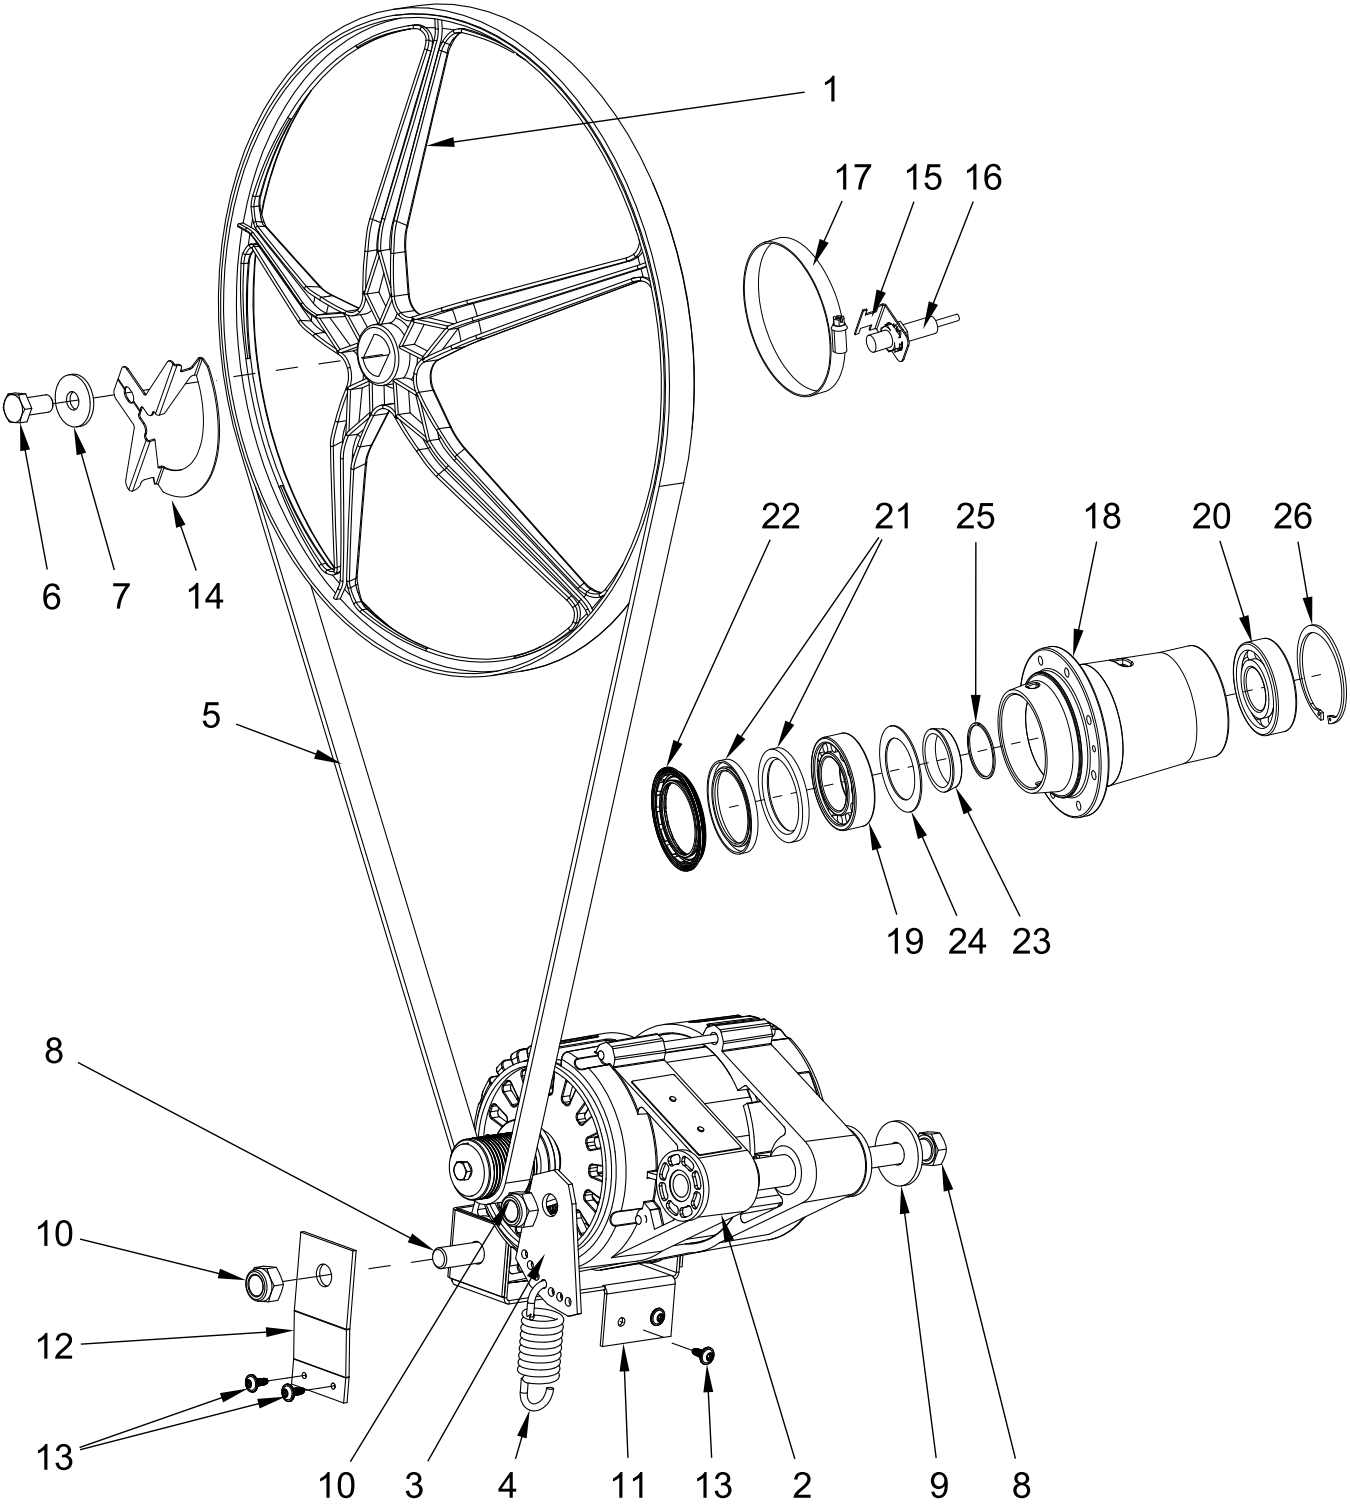

DRIVE PARTS

DRIVE PARTS

<u>Illus.</u> <u>No.</u>	<u>Part No.</u>	<u>Description</u>
1	W10725737	V-Pulley Drum
2	W10725747	Motor (230V/75Hz)
	W10725748	Motor (400V/76Hz)
3	W10725752	Spring Holder
4	23004156	Spring, Tension
5	W10725758	Belt
6	23002278	Bolt M16x30
7	W10654354	Motor Pulley Washer
8	W10713999	Bolt M12x220
9	23004146	Washer M12
10	W10357141	Nut M12

<u>Illus.</u> <u>No.</u>	<u>Part No.</u>	<u>Description</u>
11	W10725767	Motor Holder
12	W10725782	Holder
13	W10711800	Screw M4x11
14	W10747778	Plate, Speed Sensor
15	W10747779	Bracket, Speed Sensor
16	W10747780	Speed Sensor
17	W10748075	Hose Clamp (140-160)
18	W10725788	Bearing Housing
19	23003073	Bearing (NU 2215 EC)
20	23003614	Bearing (6310)
21	23003850	Ring Seal 100x130x10

<u>Illus.</u> <u>No.</u>	<u>Part No.</u>	<u>Description</u>
22	W10714026	Ring Seal 100x130/144x9/12
23	W10714059	Mounting Cone
24	W10714069	Seal, Grease Ring
25	23003072	Inner Snap Ring
26	23004047	Retaining Ring (110)