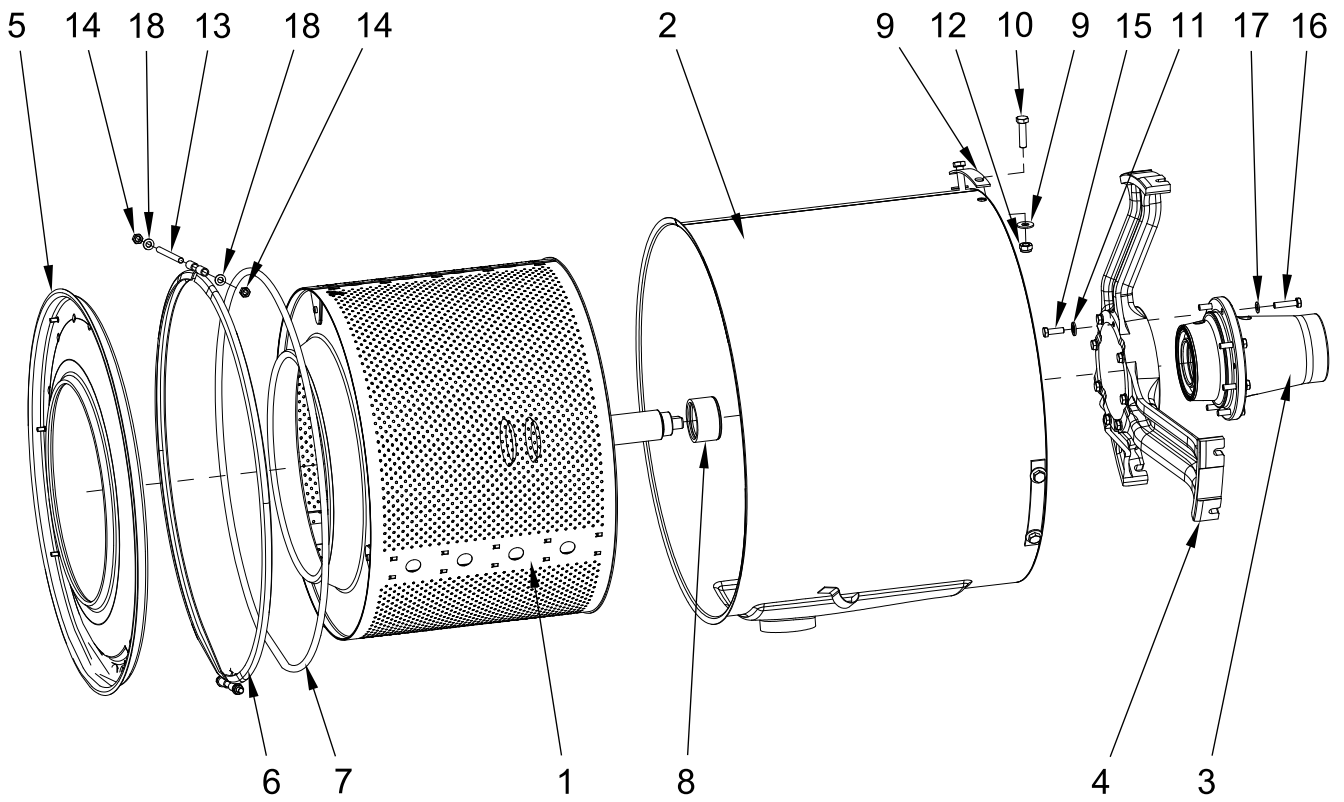

DRUM AND TUB PARTS

DRUM AND TUB PARTS

<u>Illus.</u> <u>No.</u>	<u>Part No.</u>	<u>Description</u>	<u>Illus.</u> <u>No.</u>	<u>Part No.</u>	<u>Description</u>	<u>Illus.</u> <u>No.</u>	<u>Part No.</u>	<u>Description</u>
1	W10725709	Drum, Washer - Complete	7	W10713415	Seal D10-2550MM	15	23001202	Bolt M10x35
2	W10713385	Outer Tub - Complete	8	W10713946	Sealing Sleeve	16	23001283	Bolt M12x35
3	W10725713	Trunnion - Complete	9	W10713949	Bracket, Curved	17	23002657	Washer M13
4	W10713401	Support, Tub	10	23004207	Bolt M12x50	18	23001608	Washer M8.4
5	W10713409	Front Tub Panel - Complete	11	W10285300	Washer M10			Following Parts Not Illustrated
6	W10713412	Clamp - Complete	12	W10357141	Nut M12		W10713950	Thread Lock
			13	23002486	Bolt M8			
			14	23002487	Nut M8