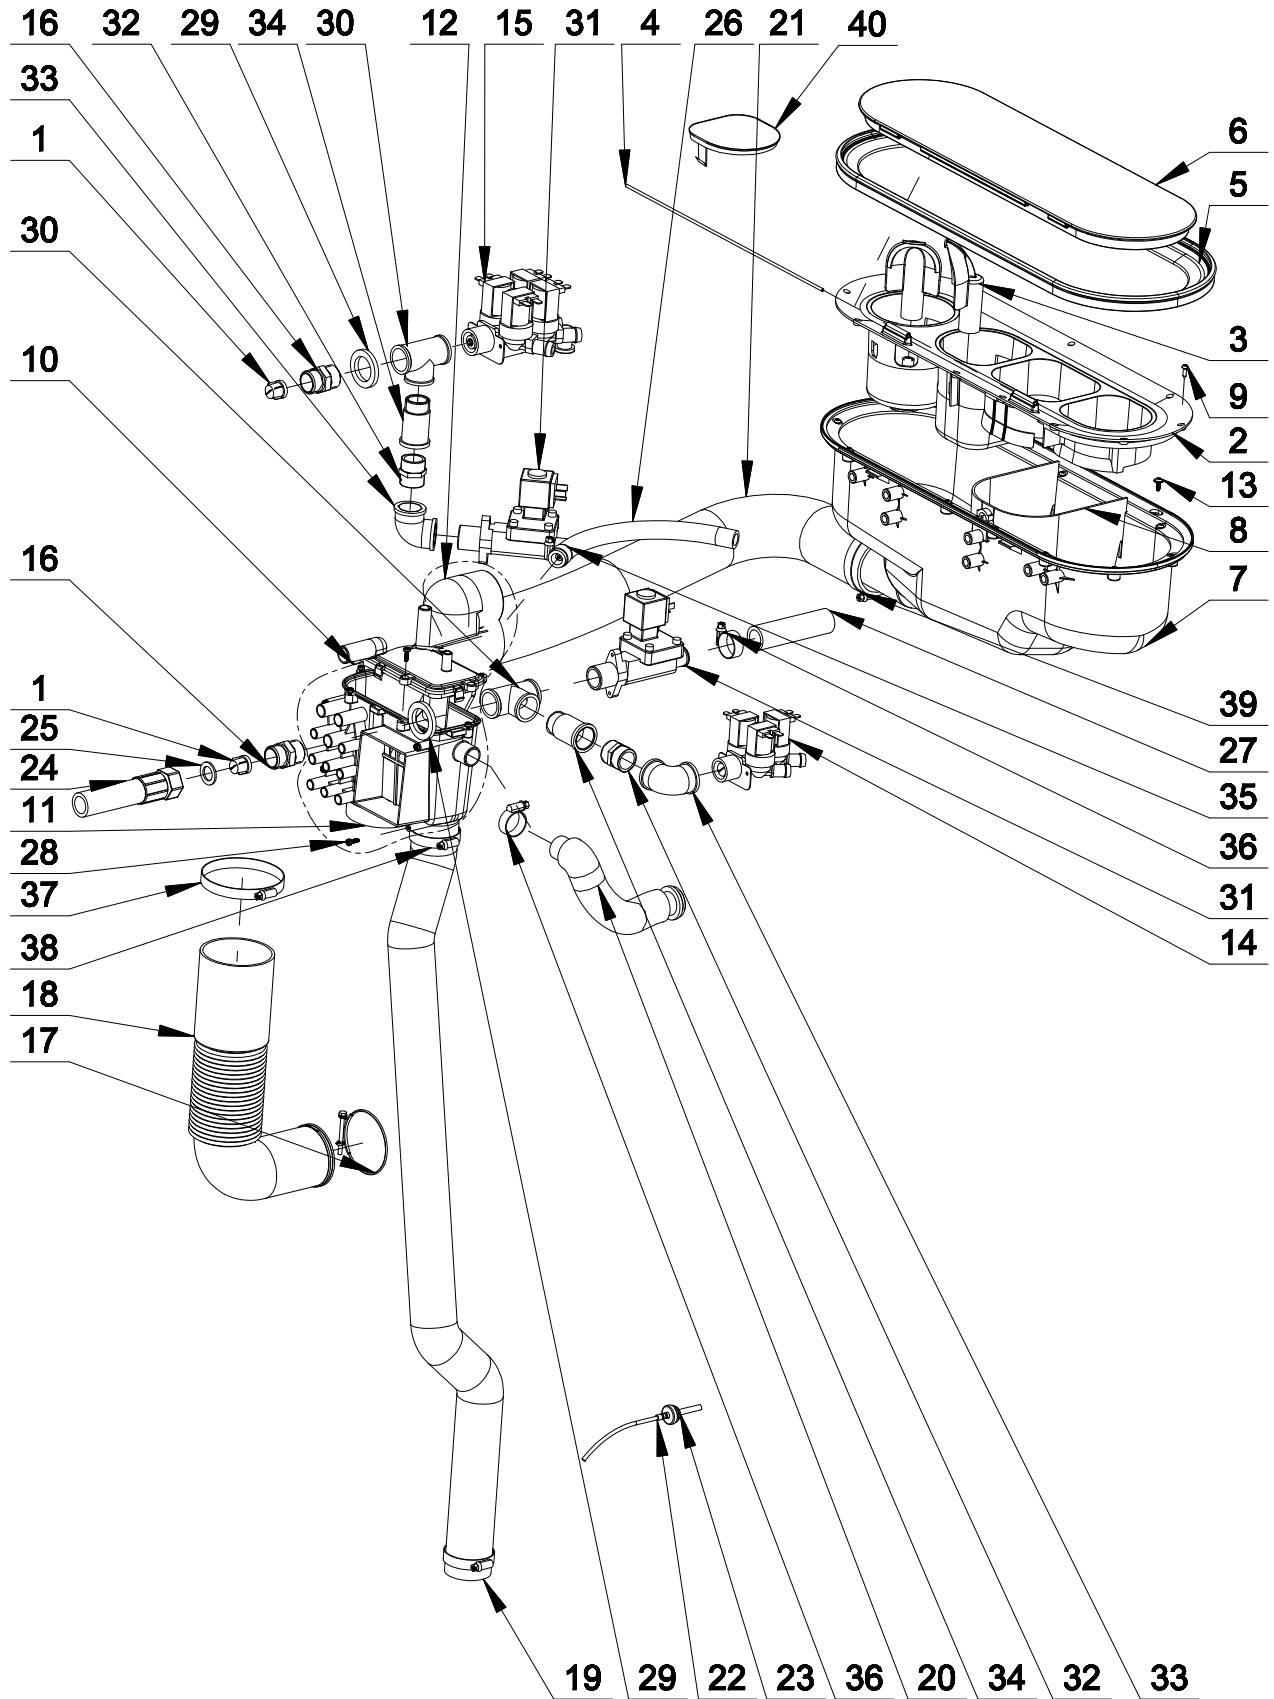

WATER INLET PARTS

WATER INLET PARTS

<u>Illus.</u> <u>No.</u>	<u>Part No.</u>	<u>Description</u>	<u>Illus.</u> <u>No.</u>	<u>Part No.</u>	<u>Description</u>	<u>Illus.</u> <u>No.</u>	<u>Part No.</u>	<u>Description</u>
1	23002922	Filter Screen	17	W10712716	Hose Clamp (62-70)	33	23001756	Elbow (3/4")
2	W10712626	Chemical Dispenser Insert	18	W10712648	Filling Hose	34	23001484	Extension (3/4" Pipe Thread)
3	W10712627	Siphon	19	W10725476	Overflow Tube	35	23001506	Hose Clamp (12-22)
4	W10712628	Pin, Hinge	20	W10712699	Hose, Vent	36	23001262	Hose Clamp (20-32)
5	W10712629	Dispenser Seal	21	W10725484	Dispenser Elbow - Pipe	37	23001258	Hose Clamp (70-90)
6	W10712630	Dispenser Lid	22	23003964	Temperature Sensor	38	23001750	Hose Clamp (40-60)
7	W10712635	Chemical Dispenser Base	23	W10712713	Seal Ring, Temperature Sensor	39	23001256	Hose Clamp (60-80)
8	W10712638	Soap Hopper Insert Secondary	24	23001523	Hose, Connection			Following Parts Optional
9	23003782	Screw	25	23002921	Washer, Fill Hose			
10	W10712640	Mixer - Complete	26	23001507	Hose, Inlet	40	W10734787	Block-off, Dispenser Cavity
11	W10712642	Mixer Body	27	23001740	Hose D19 x 27			
12	W10712644	Mixer Lid	28	W10712718	Bolt M4x12			
13	W10711800	Screw M4x11	29	23001483	Washer M28x42x5			
14	W10712646	Three-Way Valve - Complete (3/4")	30	23001485	Tee (3/4" Pipe Thread)			
15	W10712721	Four-Way Valve - Complete (3/4")	31	23002071	Single Inlet Valve (3/4")			
16	W10684103	Coupler	32	23001482	Nipple (3/4" Pipe Thread)