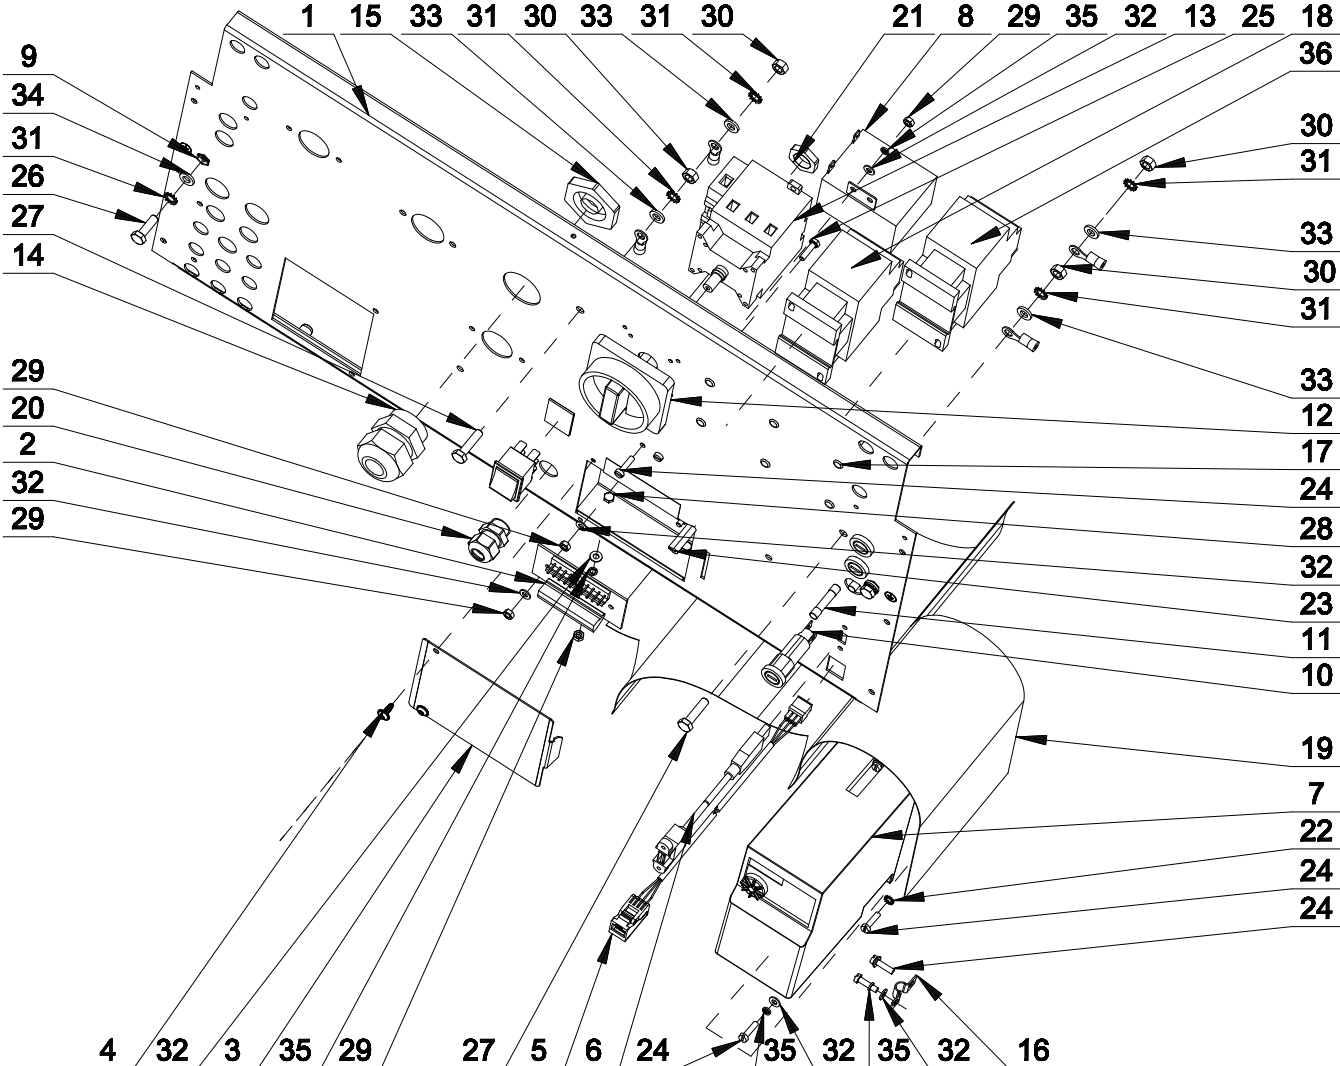

REAR PANEL PARTS

REAR PANEL PARTS

<u>Illus.</u> <u>No.</u>	<u>Part No.</u>	<u>Description</u>	<u>Illus.</u> <u>No.</u>	<u>Part No.</u>	<u>Description</u>	<u>Illus.</u> <u>No.</u>	<u>Part No.</u>	<u>Description</u>
1	W10725520	Rear Panel - Complete	12	23003497	Main Switch Knob	27	23002806	Bolt M6x25
2	W10286355	LED Board MC5	13	23003500	Main Switch 25A	28	23001682	Bolt M4x8
	W10665044	Cable, Pump Relay Board to LED Terminal	14	23004494	Large Strain Relief	29	23003666	Nut M4
3	W10725522	Rear Panel, Lid	15	23004495	Large Strain Relief Nut	30	23002651	Nut M6
4	W10711800	Screw M4x11	16	W10713152	Cable Clamp	31	23002425	Washer, Lock M6
5	W10713154	Cable Connector, RS485	17	23002362	Rivet W/Crank (4x7)	32	23002438	Washer M4.3
6	W10713157	Cable, USB - Rear Panel Connector	18	23003750	Contacto LC1 D09M7	33	23003767	Washer M6.4
7	W10415735	Frequency Inverter	19	W10725557	Cover, Motor - Frequency Inverter	34	23002424	Washer M6.4
	W10725529	Cable, Communication	20	23004396	Small Strain Relief M16	35	23002400	Washer M4
8	W10713112	RFI Filter	21	23004398	Small Strain Relief Nut M16	36	W10286352	Transformer
9	23001575	Nut, Insert M6	22	23002950	Washer, Lock M4			Following Parts Not Illustrated
10	23001462	Fuse Holder (5x20mm)	23	23002473	Foam Connector Gasket	W10725561		Wiring, Main
	23002210	Fuse Holder (6x32mm)	24	23002398	Bolt M4x16	W10713166		Kit, Liquid Soap Supply Connection
11	23004315	Fuse 0.5A	25	23004095	Bolt M4x16			
	23003385	Fuse 1A 6x32	26	23002462	Bolt M6x20