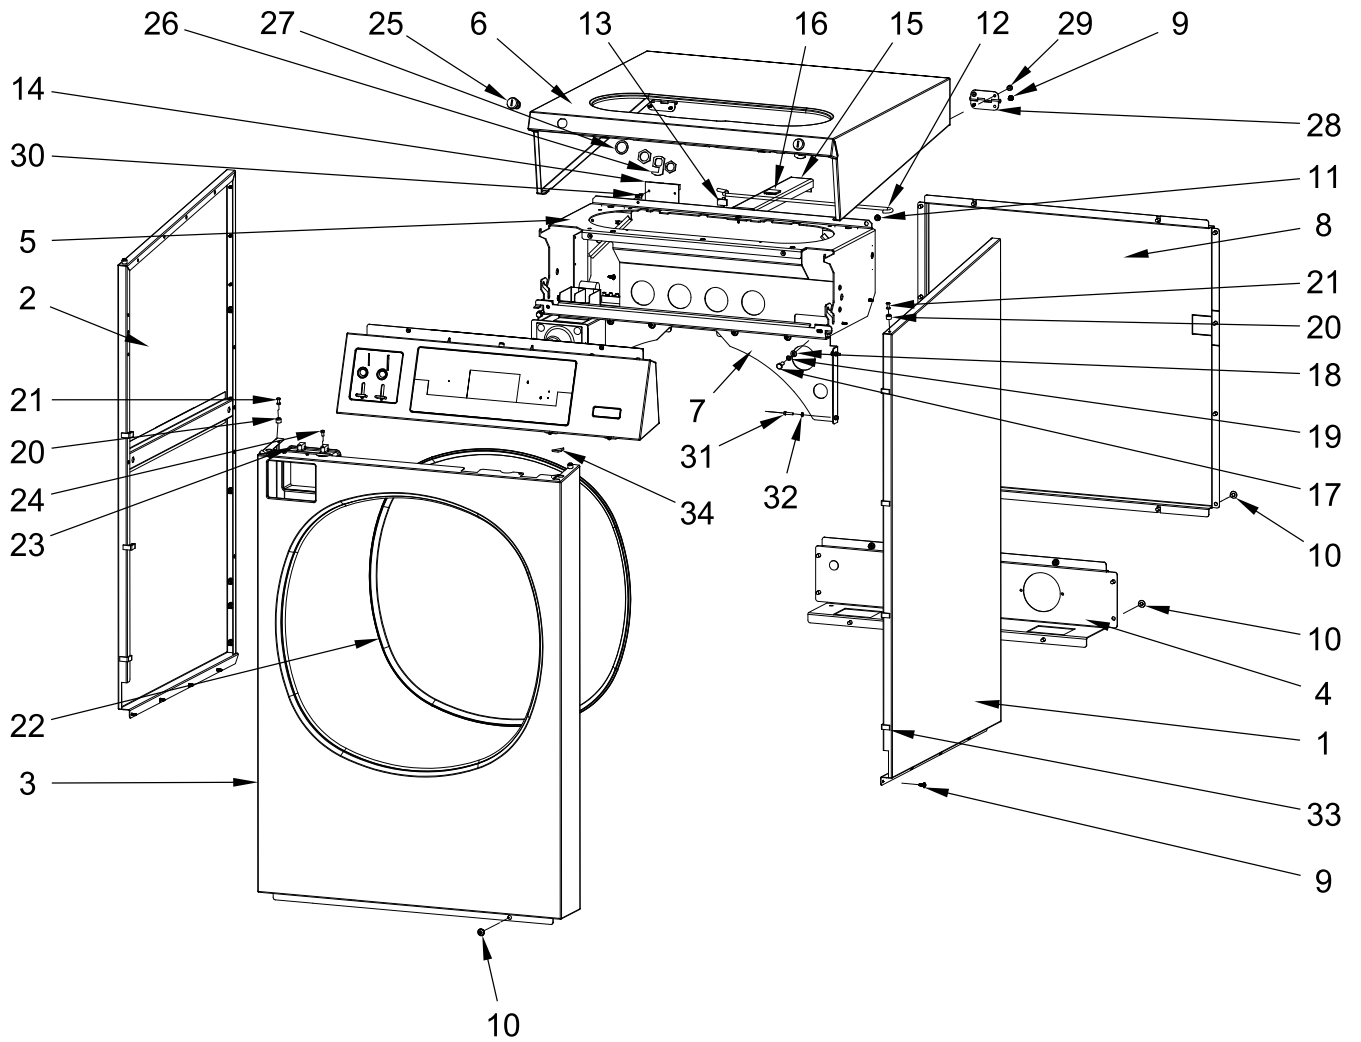

COMMERCIAL INDUSTRIAL WASHER

MODELS:

MXR65PDATS (Stainless) (Painted)

FRAME PARTS

FRAME PARTS

<u>Illus.</u> <u>No.</u>	<u>Part No.</u>	<u>Description</u>
1	W10725156	Frame
2	W10711787	Insert, Rivet
3	W10711789	Rivet w/Crank (4x16)

<u>Illus.</u> <u>No.</u>	<u>Part No.</u>	<u>Description</u>
4	W10711702	Cover Strip Pin
5	W10711703	Bolt M8x100

<u>Illus.</u> <u>No.</u>	<u>Part No.</u>	<u>Description</u>
6	23001607	Nut M8
7	W10711718	Self-Adhesive Foam Seal

CABINET PARTS

CABINET PARTS

<u>Illus. No.</u>	<u>Part No.</u>	<u>Description</u>
1	W10725188	Side Panel - Right (Painted)
	W10725192	Side Panel - Right (Stainless)
2	W10725220	Side Panel - Left (Painted)
	W10725222	Side Panel - Left (Stainless)
3	W10725233	Front Panel - Complete Coin Meter (Stainless)
4	W10725237	Rear Cover - Lower, Complete
5	W10725240	Panel Holder Complete
6	W10725263	Top Cover - Complete (PD)
7	W10725422	Cabinet Reinforcement Complete
8	W10725425	Rear Cover
9	W10711800	Screw M4x11
10	W10286289	Bolt M6X10
11	23002167	Grommet, Rubber