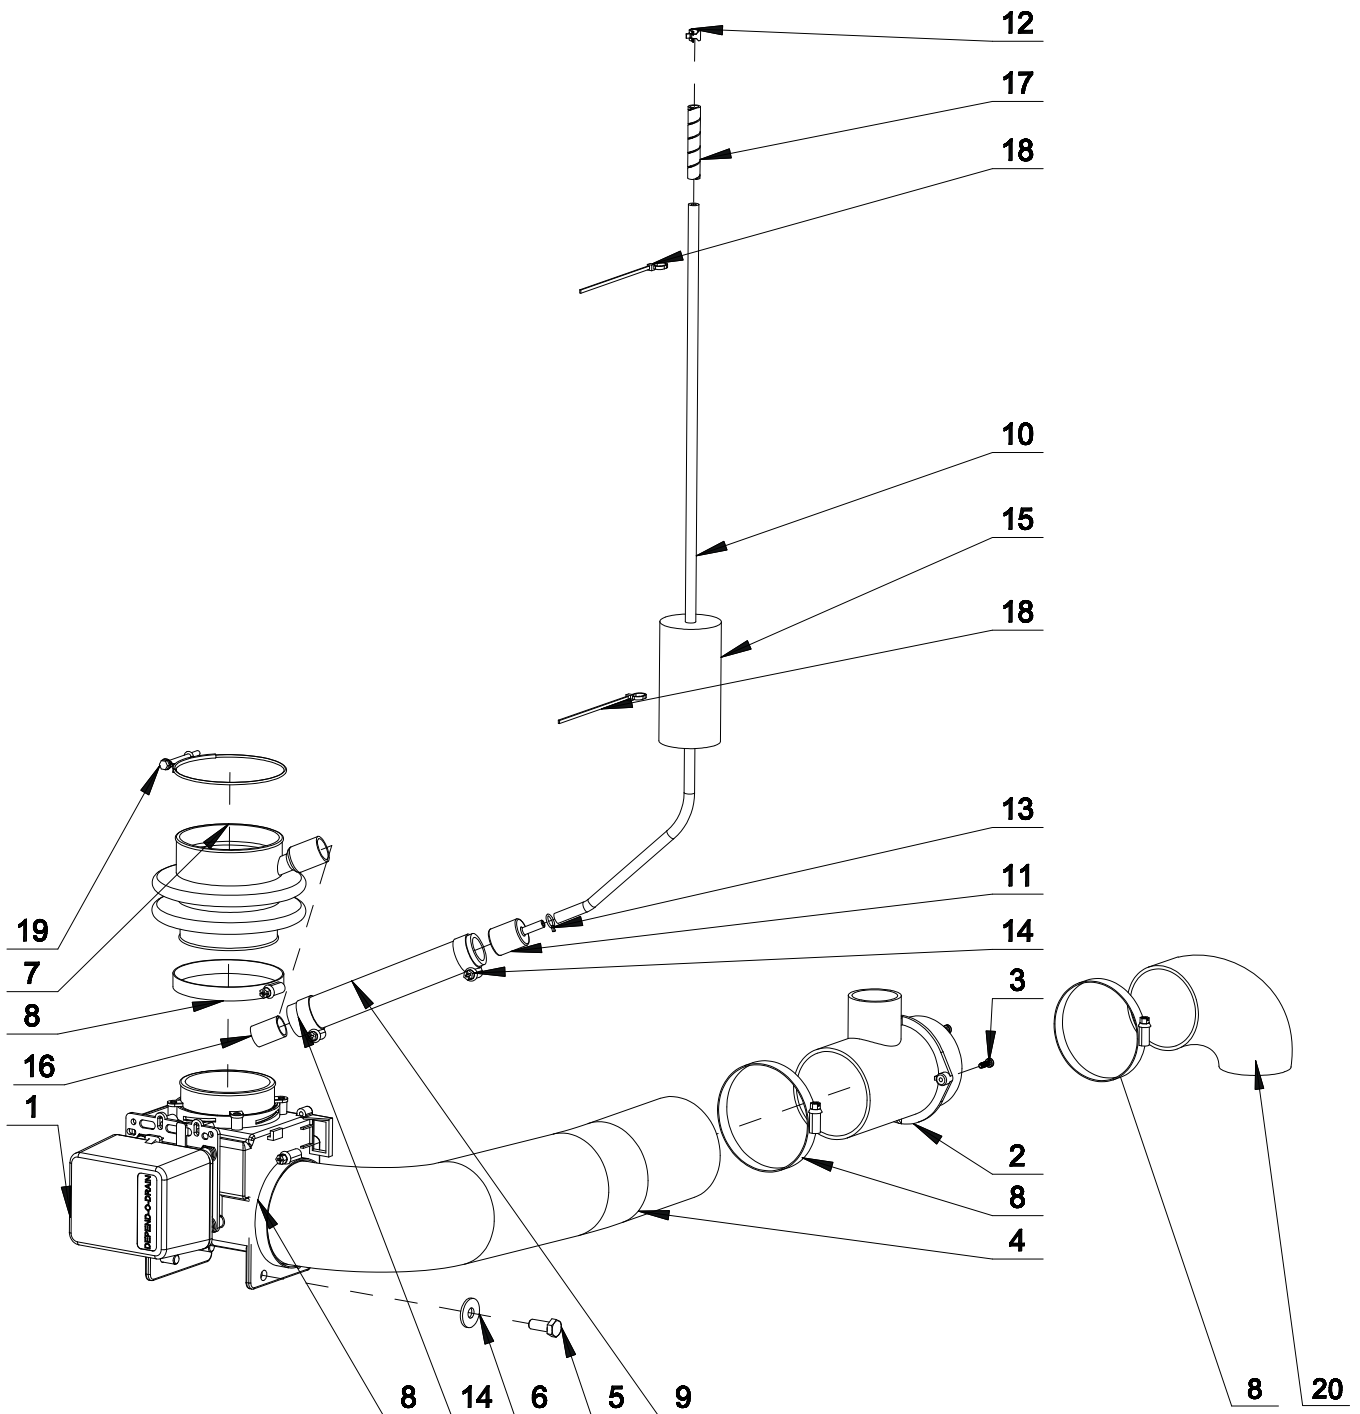

DRAIN SYSTEM PARTS

DRAIN SYSTEM PARTS

<u>Illus.</u> <u>No.</u>	<u>Part No.</u>	<u>Description</u>	<u>Illus.</u> <u>No.</u>	<u>Part No.</u>	<u>Description</u>	<u>Illus.</u> <u>No.</u>	<u>Part No.</u>	<u>Description</u>
1	W10712775	Drain Valve - Complete	8	23001258	Hose Clamp (70-90)	16	W10712804	Hose Insert
	W10712776	Drain Valve (Chamber)	9	23001246	Lower Hose, Pressure Switch	17	W10712803	Hose Protector
	W10357127	Drain Valve (Motor Only)	10	23001252	Upper Hose, Pressure Switch	18	W10657139	Wire Tie (130 x 2.6mm)
2	W10712777	T-Connector	11	23001260	Pressure Switch Hose Fitting	19	W10712805	Hose Clamp (82-90)
3	W10712718	Bolt M4x12	12	W10712806	Spring Clamp	20	23002015	Drain Elbow
4	W10725489	Drain Elbow	13	23001257	Clamp, Corbin (A5.5)			
5	23002475	Bolt M8x20	14	23001262	Hose Clamp (20-32)			
6	23002437	Washer M8	15	23004491	Larger Bumper			
7	W10712797	Hose