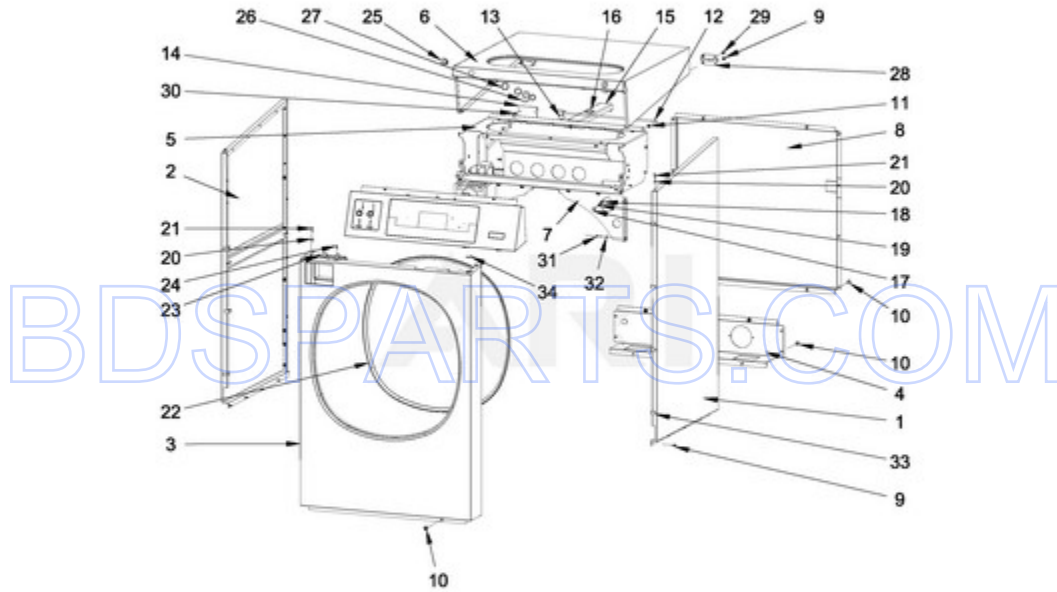

MXR65PNATS - 03 - CABINET PARTS

CABINET PARTS

Ref #	Part #	Description	Qty	Context Note	MSRP
NI	N/P	FOLLOWING PARTS NOT ILLUSTRATED			
27	23001007	WASHER			
26	23001009	SHORT HOOK			
30	23001099	PC BOARD SOCKET			
17	23002461	BOLT M6X16			
31	23002398	BOLT M4X16			
19	23002440	WASHER M6			
18	23003774	WASHER M6 X 4			
NI	23003666	PARTS FOR MAYTAG CONNECT 360 (NUT M4)			
24	23003114	BOLT M4X8			
28	23004103	HINGE			
32	23002950	WASHER, LOCK M4			
13	23002454	SELF STICKING CABLE CLIP			
10	W10286289	BOLT M6X10			
11	23002167	GROMMET, RUBBER			
20	W10711787	PIN INSERTION			
21	W10711789	RIVET W/CRANK (4X16)			
33	W10711718	SELF-ADHESIVE FOAM SEALING			
9	W10711800	SCREW 4X11			
14	W10712170	MODULE FOR AUTOMATIC DOOR OPENING MC7			
16	W10712181	VELCRO FASTENER			
22	W10725437	EDGE PROTECTION			
23	W10712166	ORNAMENTAL PLATE COIN VAULT			
25	W10712231	LOCK			
29	W10712165	RIVET W/CRANK (8X8)			
34	W10725440	END STOP			
NI	W10712183	WIRING AUM - POWER SUPPLY			
NI	W10712243	PARTS FOR MAYTAG CONNECT 360 (BOLT M4X12)			
12	W10712164	UPPER LID PROP			
1	W10725188	SIDE PANEL - RIGHT (PAINTED)			
1A	W10725192	SIDE PANEL - RIGHT (STAINLESS)			
2	W10725220	SIDE PANEL - LEFT (PAINTED)			
2A	W10725222	SIDE PANEL - LEFT (STAINLESS)			
3	W10725232	FRONT PANEL - COMPLETE (PN) (STAINLESS)			
4	W10725237	REAR COVER - LOWER, COMPLETE