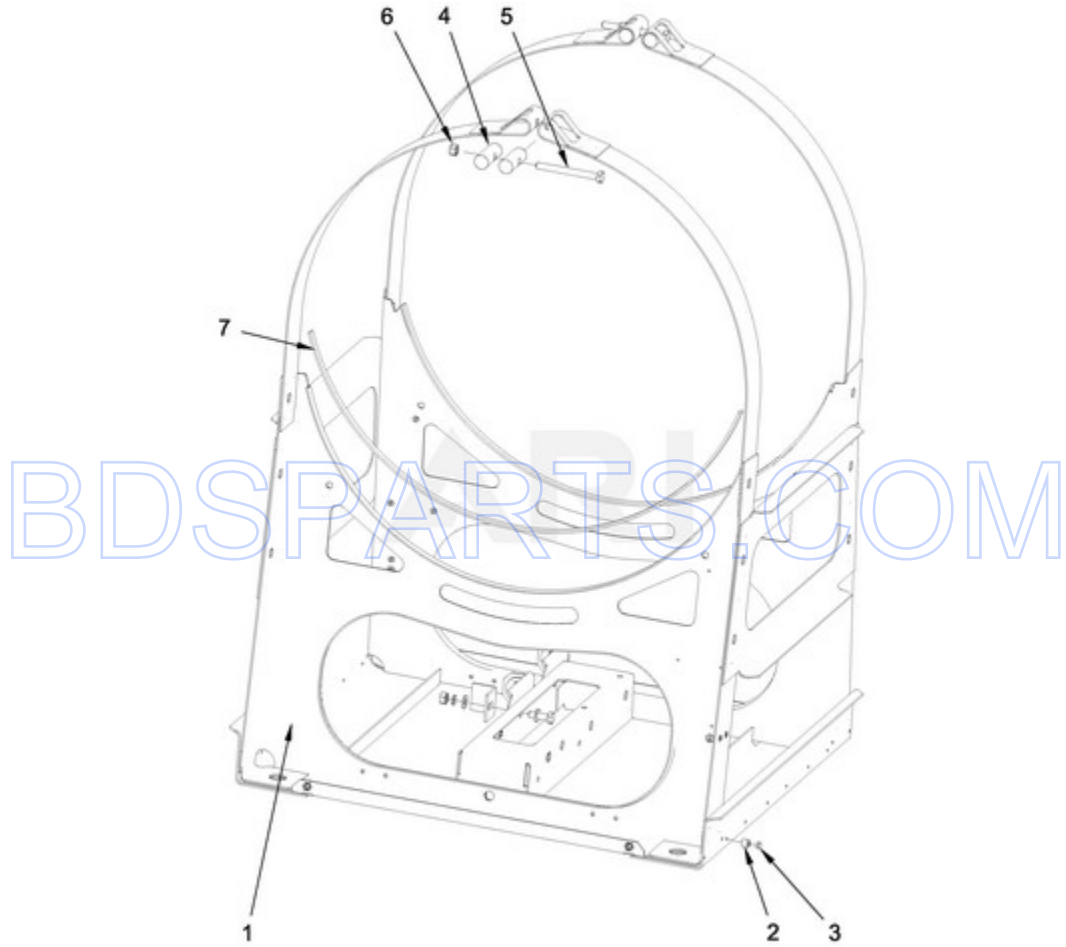

MXR65PNATS - 02 - FRAME PARTS

FRAME PARTS

10/27/2014

2

Part No. W10749970 Rev. A

Page design © 2004-2017 by ARI Network Services, Inc.

BDSPARTS.COM

Ref #	Part #	Description	Qty	Context	Note	MSRP
6	23001607	NUT M8				
2	W10711787	PIN INSERTION				
3	W10711789	RIVET W/CRANK (4X16)				
4	W10711702	COVER STRIP PIN				
7	W10711718	SELF-ADHESIVE FOAM SEALING				
1	W10725156	FRAME				
5	W10711703	BOLT M8X100				

BDSPARTS.COM

BDSPARTS.COM

MXR65PNATS - 03 - CABINET PARTS

CABINET PARTS

Ref #	Part #	Description	Qty	Context Note	MSRP
NI	N/P	FOLLOWING PARTS NOT ILLUSTRATED			
27	23001007	WASHER			
26	23001009	SHORT HOOK			
30	23001099	PC BOARD SOCKET			
17	23002461	BOLT M6X16			
31	23002398	BOLT M4X16			
19	23002440	WASHER M6			
18	23003774	WASHER M6 X 4			
NI	23003666	PARTS FOR MAYTAG CONNECT 360 (NUT M4)			
24	23003114	BOLT M4X8			
28	23004103	HINGE			
32	23002950	WASHER, LOCK M4			
13	23002454	SELF STICKING CABLE CLIP			
10	W10286289	BOLT M6X10			
11	23002167	GROMMET, RUBBER			
20	W10711787	PIN INSERTION			
21	W10711789	RIVET W/CRANK (4X16)			
33	W10711718	SELF-ADHESIVE FOAM SEALING			
9	W10711800	SCREW 4X11			
14	W10712170	MODULE FOR AUTOMATIC DOOR OPENING MC7			
16	W10712181	VELCRO FASTENER			
22	W10725437	EDGE PROTECTION			
23	W10712166	ORNAMENTAL PLATE COIN VAULT			
25	W10712231	LOCK			
29	W10712165	RIVET W/CRANK (8X8)			
34	W10725440	END STOP			
NI	W10712183	WIRING AUM - POWER SUPPLY			
NI	W10712243	PARTS FOR MAYTAG CONNECT 360 (BOLT M4X12)			
12	W10712164	UPPER LID PROP			
1	W10725188	SIDE PANEL - RIGHT (PAINTED)			
1A	W10725192	SIDE PANEL - RIGHT (STAINLESS)			
2	W10725220	SIDE PANEL - LEFT (PAINTED)			
2A	W10725222	SIDE PANEL - LEFT (STAINLESS)			
3	W10725232	FRONT PANEL - COMPLETE (PN) (STAINLESS)			
4	W10725237	REAR COVER - LOWER, COMPLETE			