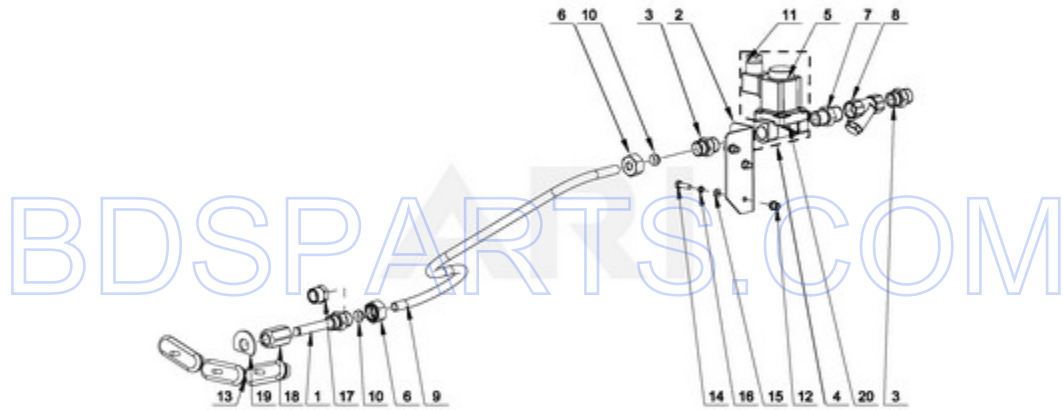

MXR65PNATS - 11 - STEAM HEATING PARTS

STEAM HEATING PARTS

Ref #	Part #	Description	Qty	Context	Note	MSRP
13	23001594	HEATING ELEMENT HOLE PLUG				
14	23002462	BOLT M6X20				
16	23002440	WASHER M6				
15	23003774	WASHER M6 X 4				
12	23001575	NUT, INSERT M6				
3	23003907	PIPE ADAPTER				
1	W10713178	STEAM INJECTOR				
2	W10725700	SUPPORT BRACKET, STEAM VALVE				
4	W10715313	STEAM VALVE (1/2") - COMPLETE				
5	W10713170	COIL (50/60HZ)				
6	W10725701	NUT (1/2")				
7	W10713180	PIPE ADAPTER				
8	W10693339	FILTER, STEAM				
9	W10725702	TUBE, STEAM				
10	W10667392	FASTENING CONE				
11	W10713172	CONNECTOR				
17	W10713181	PLUG (1/2")				
18	W10713182	ADAPTER (G3/8"/G1/2")				
19	W10713183	WASHER				
20	W10286321	STEAM VALVE WITHOUT COIL