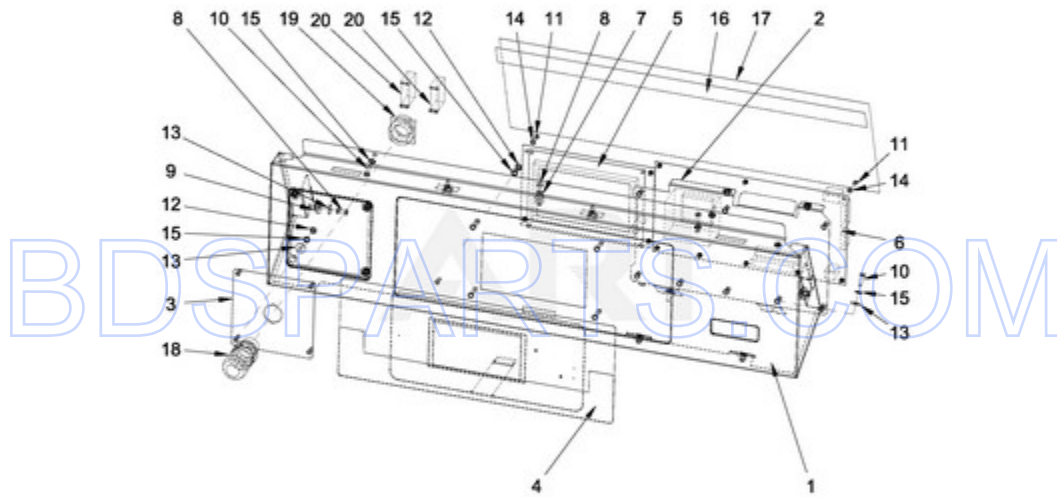

MXR65PNATS - 04 - CONTROL PANEL PARTS

CONTROL PANEL PARTS

Ref #	Part #	Description	Qty	Context	Note	MSRP
NI	N/P	FOLLOWING PARTS NOT ILLUSTRATED				
13	23001545	WASHER M4				
11	23002869	BOLT M3X6				
12	23003666	NUT M4				
15	23002950	WASHER, LOCK M4				
14	23002865	WASHER, LOCK M4				
16	23004126	DOUBLE-SIDED TAPE				
NI	23004139	EMERGENCY STOP HARNESS (OPL)				
17	23002877	SHIELD, RAIN				
7	W10711787	PIN INSERTION				
8	W10711789	RIVET W/CRANK (4X16)				
10	W10712243	BOLT M4X12				
2	W10725459	CONTROL BOARD BRACKET				
5	W10712233	CONTROL BOARD - CPU				
6	W10712234	CONTROL BOARD - POWER SUPPLY				
9	W10725468	LEADING PIN				
NI	W10712236	CABLE, CPU - POWER SUPPLY				
3	W10725461	COVER PLATE				
4	W10725463	KEYPAD, MC7 FC (PN)				
18	W10712238	KNOB, EMERGENCY STOP				
19	W10712240	HOLDER, EMERGENCY STOP				
20	W10712241	SWITCHING UNIT				
1	W10725455	CONTROL PANEL