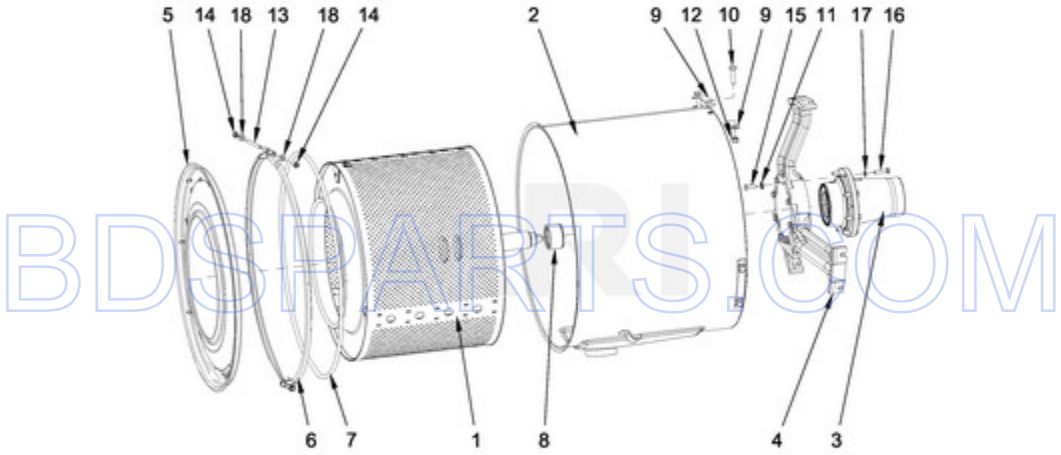

MXR65PNATS - 09 - DRUM AND TUB PARTS

DRUM AND TUB PARTS

Ref #	Part #	Description	Qty	Context	Note	MSRP
NI	N/P	FOLLOWING PARTS NOT ILLUSTRATED				
15	23001202	BOLT M10X35				
16	23001283	BOLT M12X35				
17	23002657	WASHER M13				
14	23002487	NUT M8				
18	23001608	WASHER M8.4				
10	23004207	BOLT M12X50				
13	23002486	BOLT M8				
12	W10357141	NUT M12				
NI	W10713950	SCREW LOCK				
1	W10725709	DRUM, WASHER - COMPLETE				
2	W10713385	EXTERNAL TUB -COMPLETE, STEAM HEATING				
3	W10725713	TRUNNION - COMPLETE				
4	W10713401	SUPPORT, TUB				
5	W10713409	FRONT TUB PANEL - COMPLETE				
6	W10713412	CLAMP - COMPLETE				
7	W10713415	SEAL D10-2550MM				
8	W10713946	SEALING SLEEVE				
9	W10713949	WASHER, CROSS PIECE				
11	W10285300	WASHER M10