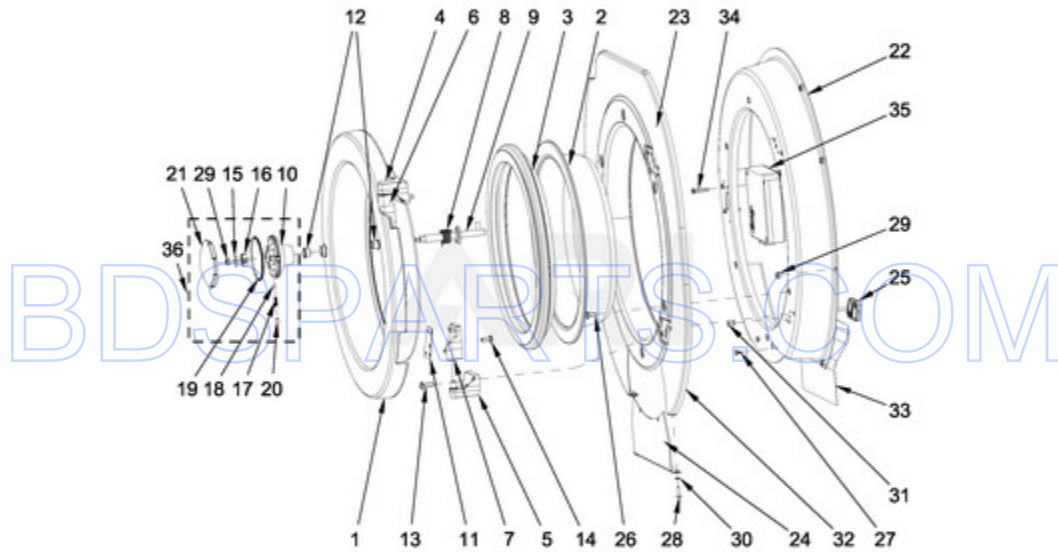

MXR65PNATS - 05 - DOOR PARTS

DOOR PARTS

10/27/2014

8

Part No. W10749970 Rev. A

Page design © 2004-2017 by ARI Network Services, Inc.

BDSPARTS.COM

Ref #	Part #	Description	Qty	Context	Note	MSRP
NI	N/P	FOLLOWING PARTS NOT ILLUSTRATED				
29	23001310	NUT M6				
28	23002398	BOLT M4X16				
15	23003012	WASHER M6				
32	23004093	RIVETING BLIND NUT M4				
30	23002438	WASHER M4.3				
33	23002877	SHIELD, RAIN				
31	W10711789	RIVET W/CRANK (4X16)				
4	W10712306	UPPER HINGE - FIXED				
5	W10712307	LOWER HINGE - FIXED				
6	W10712308	UPPER HINGE				
7	W10712309	LOWER HINGE				
8	W10712314	TORSION SPRING OF HANDLE				
9	W10712315	LOCK PIN, HANDLE				
10	W10712316	INNER, HANDLE				
11	W10712317	WASHER, HINGE				
12	W10712318	CASING, LOCK PIN				
13	W10712319	BOLT M6X25				
14	W10712320	BOLT M6X16				
16	W10712323	LOCATING SEGMENT, HANDLE				
17	W10712328	COMPRESSION SPRING HANDLE				
18	W10712344	HANDLE BALL				
19	W10712345	DISTINGUISHING RING (BLUE)				
20	W10712347	BOLT M6X6				
21	W10712351	COVER, HANDLE				
25	W10712366	WASHER, HINGE				
26	W10712367	BOLT M6X14				
27	W10712368	PLASTIC PLUG				
34	W10712370	BOLT M5X25				
35	W10712373	DOOR LOCK				
36	W10712375	HANDLE COMPLETE				
NI	W10712376	WIRING, DOOR LOCK				
1	W10712297	DOOR (GREY)				
2	W10712301	DOOR GLASS				
3	W10712305	DOOR SEAL				
22	W10712358	DOOR AND LOCK HOLDER COMPLETE				
23	W10712361	FRONT PANEL				
24	W10712364					

BDS PARTS.COM

BDS PARTS.COM