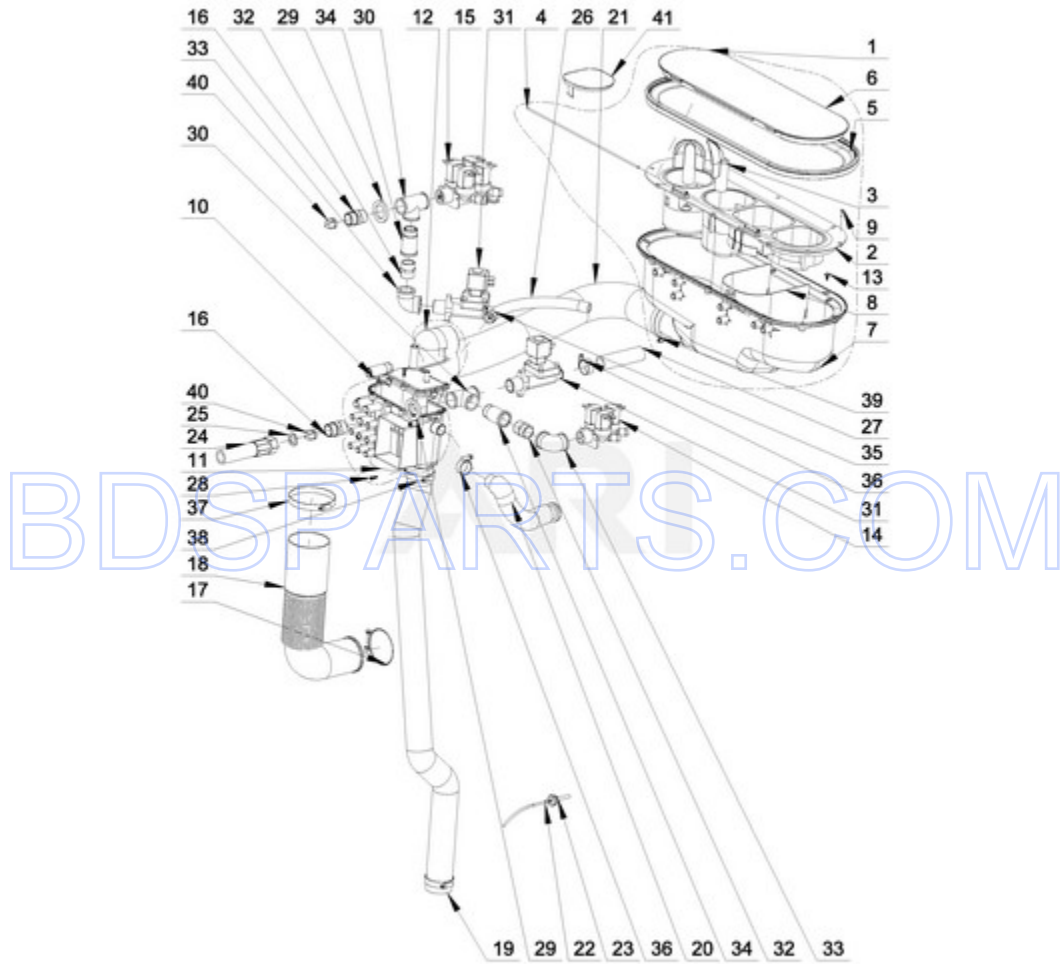

MXR65PNATS - 06 - WATER INLET PARTS

WATER INLET PARTS

10/27/2014

10

Part No. W10749970 Rev. A

Page design © 2004-2017 by ARI Network Services, Inc.

BDSPARTS.COM

Ref #	Part #	Description	Qty	Context	Note	MSRP
35	23001506	HOSE CLAMP (12-22)				
26	23001507	HOSE, INLET				
32	23001482	NIPPLE (3/4" PIPE THREAD)				
29	23001483	WASHER M28X42X5				
34	23001484	EXTENSION (3/4" PIPE THREAD)				
30	23001485	TEE (3/4" PIPE THREAD)				
24	23001523	HOSE, CONNECTION				
39	23001256	HOSE CLAMP (60-80)				
37	23001258	HOSE CLAMP (70-90)				
36	23001262	HOSE CLAMP (20-32)				
25	23002921	WASHER, FILL HOSE				
40	23002922	FILTER SCREEN				
9	23003782	SCREW				
38	23001750	HOSE CLAMP (40-60)				
22	23003964	TEMPERATURE SENSOR				
33	23001756	ELBOW (3/4")				
27	23001740	HOSE D19 X 27				
31	23002071	SINGLE INLET VALVE (3/4")				
13	W10711800	SCREW 4X11				
2	W10712626	UPPER COVER OF SOAP HOPPER				
3	W10712627	FLAP				
4	W10712628	PIN				
5	W10712629	DISPENSER SEAL				
6	W10712630	DISPENSER LID				
7	W10712635	SOAP HOPPER INSERT PRIMARY				
10	W10712640	MIXER - COMPLETE				
11	W10712642	MIXER BODY				
12	W10712644	MIXER LID				
14	W10712646	THREE-WAY VALVE - COMPLETE (3/4")				
15	W10712721	FOUR-WAY VALVE - COMPLETE (3/4")				
23	W10712713	SEALING RING, TEMPERATURE SENSOR				
17	W10712716	HOSE CLAMP (62-70)				
28	W10712718	BOLT 4X12				
41	W10734787	BLOCK-OFF, DISPENSER CAVITY				
18	W10712648	FILLING ELBOW - PIPE				
1	W10712625	SOAP HOPPER COMPLETE				
8	W10712638	SOAP HOPPER INSERT SECONDARY				
16	W10684103	COUPLER