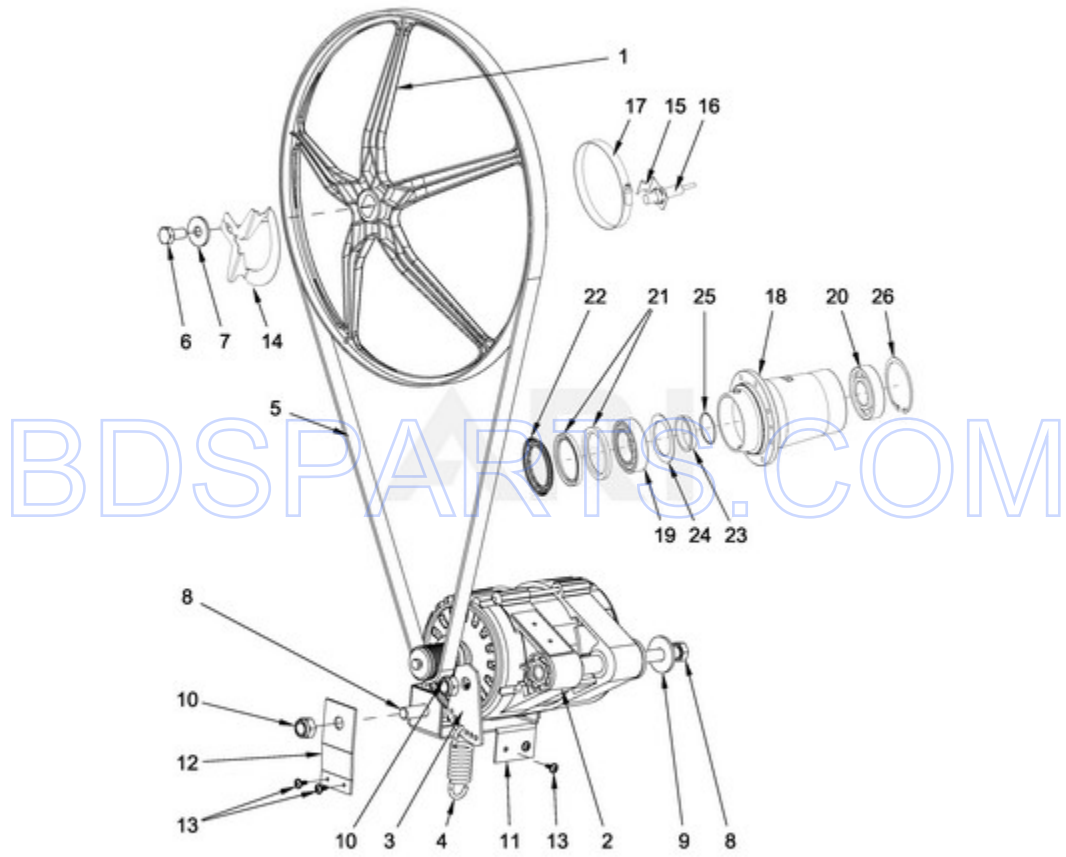

MXR65PNATS - 10 - DRIVE PARTS

DRIVE PARTS

10/27/2014

18

Part No. W10749970 Rev. A

Page design © 2004-2017 by ARI Network Services, Inc.

BDSPARTS.COM

Ref #	Part #	Description	Qty	Context	Note	MSRP
9	23004146	WASHER 12				
4	23004156	SPRING, TENSION				
26	23004047	RETAINING RING (110)				
20	23003614	BEARING (6310)				
10	W10357141	NUT M12				
25	23003072	INNER SNAP RING				
19	23003073	BEARING (NU 2215 EC)				
21	23003850	RING SEAL 100X130X10				
6	23002278	BOLT M16X30				
13	W10711800	SCREW 4X11				
15	W10747779	BRACKET, SPEED SENSOR				
16	W10747780	SPEED SENSOR				
1	W10725737	V-PULLEY DRUM				
2	W10725747	MOTOR (230V/75HZ)				
2A	W10725748	MOTOR (400V/76HZ)				
3	W10725752	SPRING HOLDER				
5	W10725758	BELT				
7	W10654354	MOTOR PULLEY WASHER				
8	W10713999	BOLT M12X220				
11	W10725767	MOTOR HOLDER				
12	W10725782	HOLDER				
14	W10747778	PLATE, SPEED SENSOR				
17	W10748075	HOSE CLAMP (140-160)				
18	W10725788	BEARING HOUSING				
22	W10714026	RING SEAL 100X130/144X9/12				
23	W10714059	MOUNTING CONE				
24	W10714069	SEAL, GREASE RING				

BDS PARTS.COM

BDS PARTS.COM