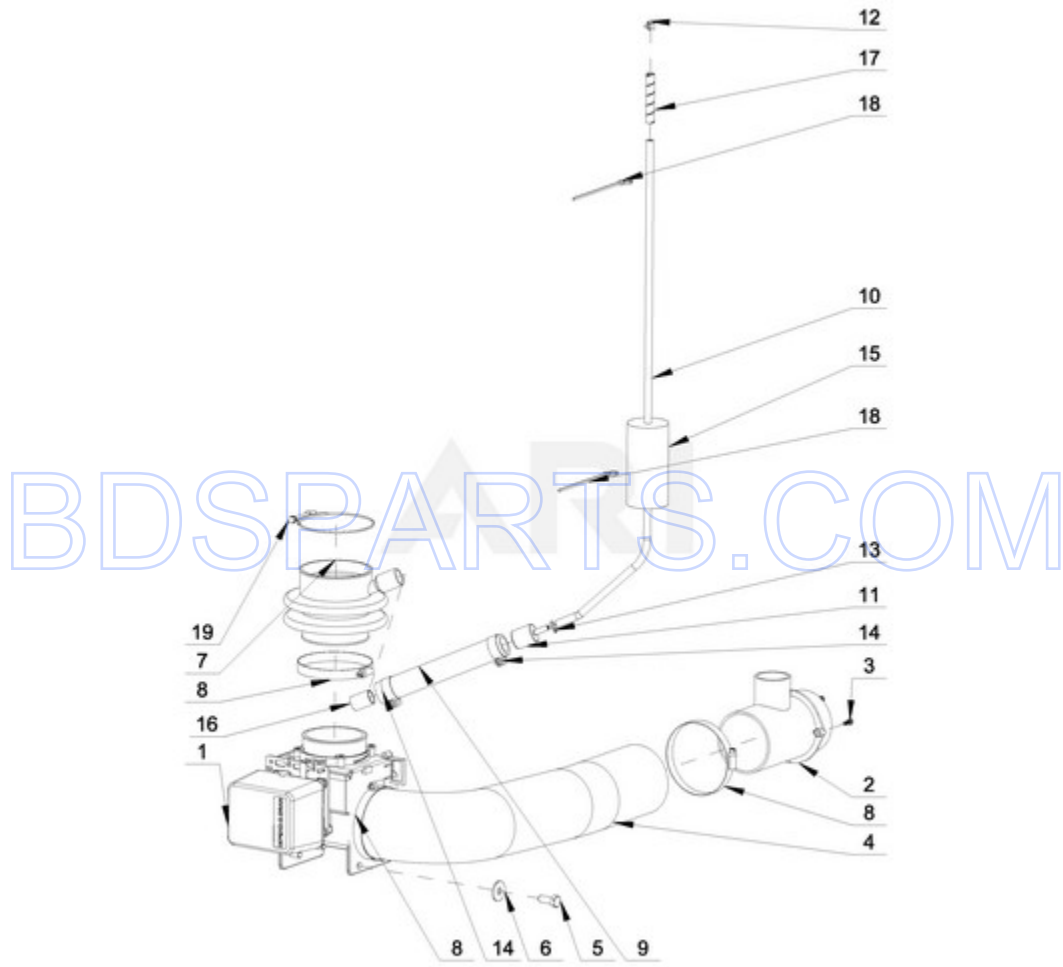

MXR65PNATS - 07 - DRAIN SYSTEM PARTS

DRAIN SYSTEM PARTS

10/27/2014

12

Part No. W10749970 Rev. A

Page design © 2004-2017 by ARI Network Services, Inc.

BDSPARTS.COM

Ref #	Part #	Description	Qty	Context	Note	MSRP
10	23001252	UPPER HOSE, PRESSURE SWITCH				
13	23001257	CLAMP, CORBIN (A5.5)				
8	23001258	HOSE CLAMP (70-90)				
11	23001260	PRESSURE SWITCH HOSE FITTING				
14	23001262	HOSE CLAMP (20-32)				
6	23002437	WASHER M8				
5	23002475	BOLT M8X20				
9	23001246	LOWER HOSE, PRESSURE SWITCH				
1B	W10357127	DRAIN VALVE (MOTOR ONLY)				
15	23004491	LARGER BUMPER				
3	W10712718	BOLT 4X12				
1	W10712775	DRAIN VALVE - COMPLETE				
1A	W10712776	DRAIN VALVE (CHAMBER)				
2	W10712777	T-CONNECTOR				
7	W10712797	DRAIN HOSE PIPE				
12	W10712806	SPRING CLAMP				
16	W10712804	BRACING TUBE				
17	W10712803	SPIRAL TUBE				
18	W10657139	BINDING STRIP (130 X 2.6MM)				
19	W10712805	HOSE CLAMP (82-90)				
4	W10725489	DRAIN ELBOW