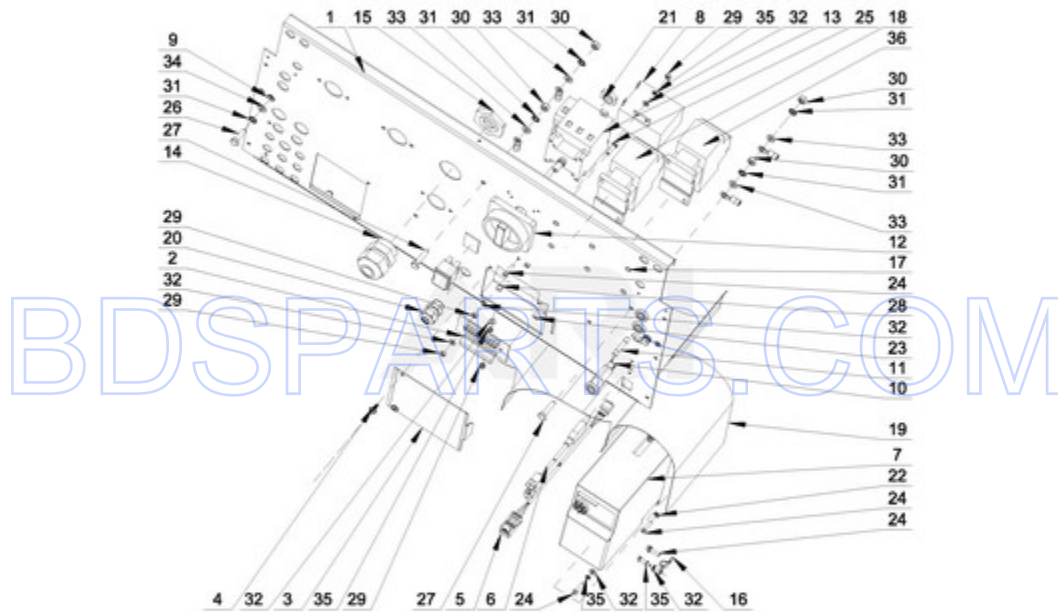

MXR65PNATS - 08 - REAR PANEL PARTS

REAR PANEL PARTS

Ref #	Part #	Description	Qty	Context	Note	MSRP
NI	N/P	FOLLOWING PARTS NOT ILLUSTRATED				
10	23001462	FUSE HOLDER (5X20MM)				
18	23003750	CONTACTOR, FREQUENCY INVERTER				
24	23002398	BOLT M4X16				
27	23002806	BOLT M6X25				
10A	23002210	FUSE HOLDER (6X32MM)				
26	23002462	BOLT M6X20				
30	23002651	NUT M6				
31	23002425	WASHER, LOCK M6				
33	23003767	WASHER M6.4				
34	23002424	WASHER M6.4				
23	23002473	FOAM CONNECTOR GASKET				
29	23003666	NUT M4				
32	23002438	WASHER M4.3				
22	23002950	WASHER, LOCK M4				
25	23004095	BOLT M4X16				
11	23004315	FUSE 0.5A				
17	23002362	RIVET W/CRANK (4X7)				
7	W10415735	FREQUENCY INVERTER				
35	23002400	WASHER M4				
11A	23003385	FUSE 1A 6X32				
28	23001682	BOLT M4X8				
12	23003497	MAIN SWITCH KNOB				
13	23003500	MAIN SWITCH 25A				
14	23004494	LARGE STRAIN RELIEF				
15	23004495	LARGE STRAIN RELIEF NUT				
9	23001575	NUT, INSERT M6				
20	23004396	SMALL STRAIN RELIEF M16				
21	23004398	SMALL STRAIN RELIEF NUT M16				
36	W10286352	TRANSFORMER				
2	W10286355	SIGNAL BOARD MC5				
4	W10711800	SCREW 4X11				
3	W10725522	REAR PANEL, LID				
5	W10713154	CABLE, RS485 CONNECTORS				
6	W10713157	CABLE, USB - REAR PANEL CONNECTION				
16	W10713152	CABLE CLAMP				
7A	W10725529	CABLE, COMMUNICATION				

BDS PARTS.COM

BDS PARTS.COM