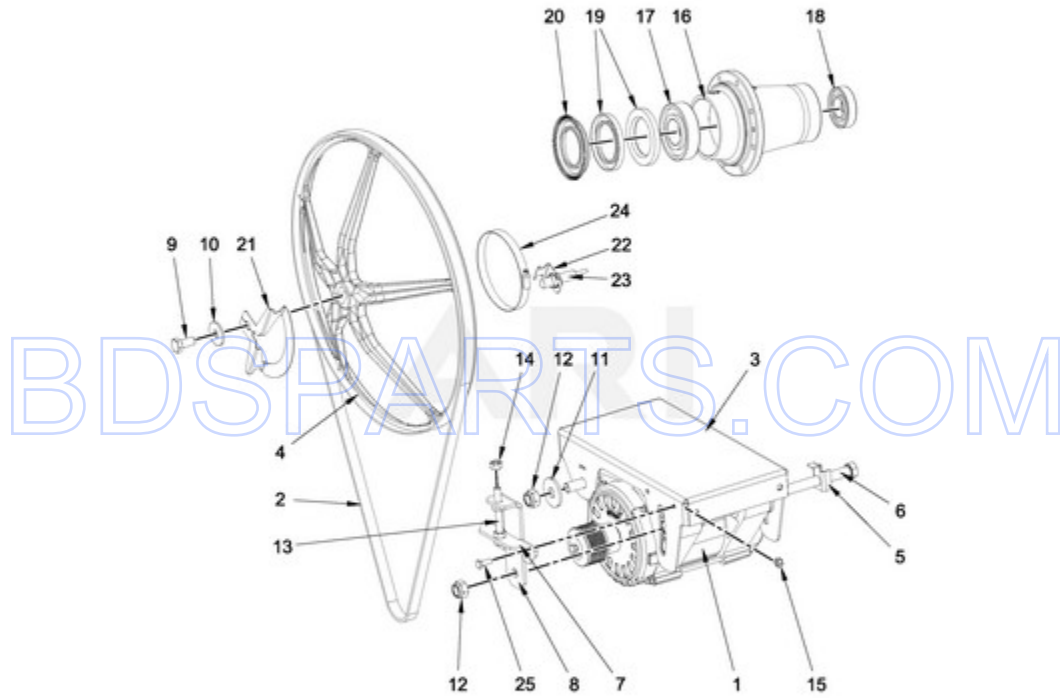

MXS20PDATS - 13 - DRIVE PARTS

DRIVE PARTS

12/04/2014

24

Part No. W10715343 Rev. A

Page design © 2004-2017 by ARI Network Services, Inc.

BDSPARTS.COM

Ref #	Part #	Description	Qty	Context	Note	MSRP
24	23001025	HOSE CLAMP (90-110)				
18	23001232	BEARING (6207)				
14	23001266	NUT M8				
15	23001310	NUT M6				
25	23002461	BOLT M6X16				
17	23003615	BEARING (6309)				
11	23004146	WASHER 12				
9	23002648	BOLT M10X20				
12	W10357141	NUT M12				
10	23004023	WASHER M10				
4	W10713992	PULLEY, DRUM				
2	W10713980	BELT				
19	W10714022	RING SEAL 65X100X10				
20	W10714025	RING SEAL 65X100/114X9/12				
21	W10747775	PLATE, SPEED SENSOR				
22	W10747779	BRACKET, SPEED SENSOR				
23	W10747780	SPEED SENSOR				
16	W10714004	BEARING HOUSING				
6	W10713997	BOLT M12X180				
1	W10760684	MOTOR WITH PULLEY (.75KW/230V/75HZ)				
3	W10713984	MOTOR BRACKET				
5	W10713995	LOCK, BOLT HEAD				
7	W10714001	TENSIONING BRACKET - RIGID				
8	W10714002	TENSIONING BRACKET - MOVABLE				
13	23004222	BOLT M8 X 70