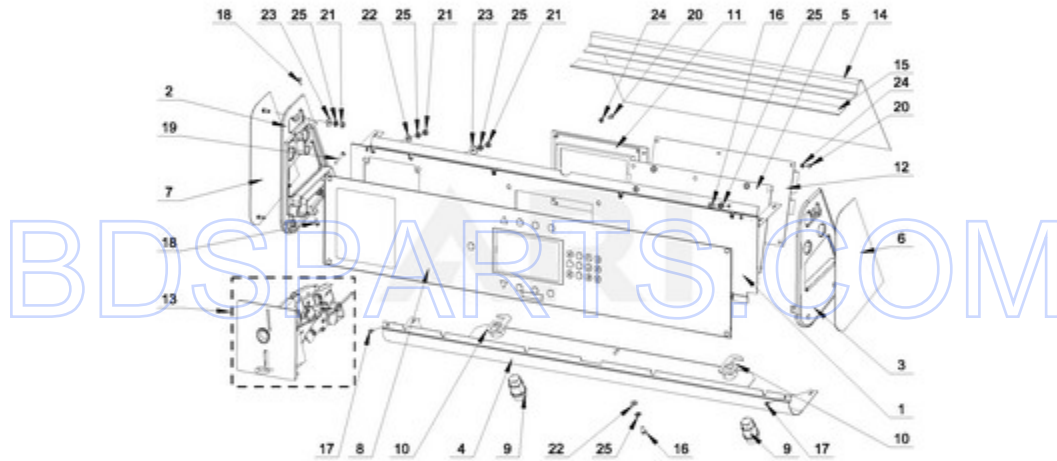

MXS20PDATS - 06 - CONTROL PANEL PARTS

CONTROL PANEL PARTS

12/04/2014

10

Part No. W10715343 Rev. A

Page design © 2004-2017 by ARI Network Services, Inc.

BDSPARTS.COM

Ref #	Part #	Description	Qty	Context	Note	MSRP
NI	N/P	FOLLOWING PARTS NOT ILLUSTRATED				
NI	N/P	FOLLOWING PARTS NOT ILLUSTRATED				
10	23001009	HOOK, LOCK				
17	23001468	BOLT M3X12				
23	23001545	WASHER M4				
20	23002869	BOLT M3X6				
21	23003666	NUT M4				
22	23002438	WASHER M4.3				
25	23002950	WASHER, LOCK M4				
24	23002865	WASHER, LOCK M4				
18	23004061	SCREW M3X8				
15	23004126	DOUBLE-SIDED TAPE				
19	23002719	BOLT M3 X 20				
14	23002877	SHIELD, RAIN				
9	W10712231	LOCK				
16	W10712243	BOLT M4X12				
13	W10712245	COIN DROP (.25 CENT)				
11	W10712233	DISPLAY BOARD - CPU				
12	W10712234	MAIN CONTROL BOARD MC7				
NI	W10712236	WIRING, MAIN CONTROL TO DISPLAY BOARD				
1	W10714906	CONTROL PANEL BRACKET				
2	W10712210	SIDEBOARD - LEFT (PAINTED)				
3	W10712211	SIDEBOARD - RIGHT (PAINTED)				
4	W10712212	LOWER TRIM				
5	W10712215	CONTROL BOARD BRACKET				
6	W10712218	PANEL - RIGHT (STAINLESS)				
7	W10712219	PANEL - LEFT (STAINLESS)				
8	W10712221	USER INTERFACE FACIA/KEYPAD MC7 (PD)				
NI	W10761049	KEY				
NI	W10286299	EMERGENCY STOP INTERCONNECTION