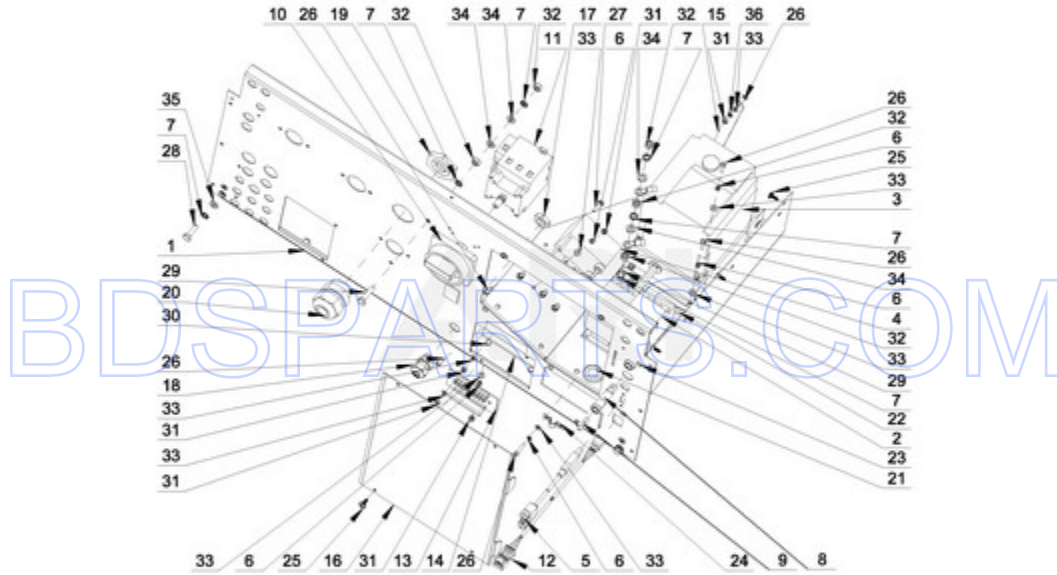

MXS20PDATS - 11 - REAR PANEL PARTS

REAR PANEL PARTS

Ref #	Part #	Description	Qty	Context	Note	MSRP
NI	N/P	FOLLOWING PARTS NOT ILLUSTRATED				
2	23003750	CONTACTOR LC1 D09M7				
26	23002398	BOLT M4X16				
29	23002806	BOLT M6X25				
8	23002210	FUSE HOLDER (6X32MM)				
28	23002462	BOLT M6X20				
32	23002651	NUT M6				
7	23002425	WASHER, LOCK M6				
34	23003767	WASHER M6.4				
35	23002424	WASHER M6.4				
31	23003666	NUT M4				
33	23002438	WASHER M4.3				
27	23004095	BOLT M4X16				
23	23002362	RIVET W/CRANK (4X7)				
3	W10415734	INVERTER, FREQUENCY				
6	23002400	WASHER M4				
9	23003385	FUSE 1A 6X32				
30	23001682	BOLT M4X8				
10	23003497	MAIN SWITCH KNOB				
11	23003500	MAIN SWITCH 25A				
20	23004494	LARGE STRAIN RELIEF				
19	23004495	LARGE STRAIN RELIEF NUT				
18	23004396	SMALL STRAIN RELIEF M16				
17	23004398	SMALL STRAIN RELIEF NUT M16				
13	W10286355	LED BOARD MC5				
21	23001587	PROTECTION, RUBBER (15X2)				
25	W10711800	SCREW 4X11				
13A	W10665043	CABLE, PUMP RELAY BOARD TO LED TERMINAL				
12	W10713154	CABLE CONNECTOR, RS485				
5	W10713157	CABLE, USB - REAR PANEL CONNECTOR				
24	W10713152	CABLE CLAMP				
NI	W10713163	KIT, LIQUID SOAP SUPPLY CONNECTION				
4	W10713112	RFI FILTER				
1	W10715298	REAR PANEL - COMPLETE				
3A	W10713109	CABLE, COMMUNICATION				
14	W10713133	LIQUID DETERGENT BOX