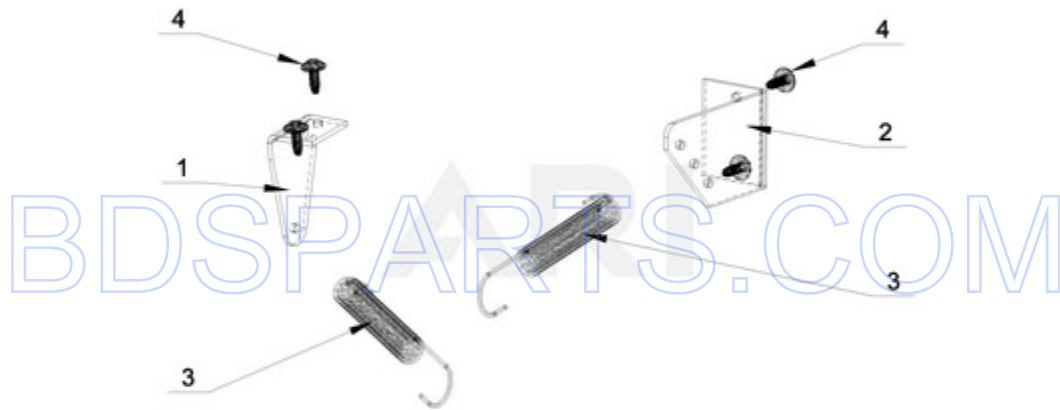

STABILIZING SPRING PARTS

Ref #	Part #	Description	Qty	Context Note	MSRP
4	W10711800	SCREW 4X11			
1	W10714892	SPRING HOLDER - FRONT			
2	W10711794	SPRING HOLDER - REAR			
3	W10711799	SPRING			

BDSPARTS.COM

BDSPARTS.COM