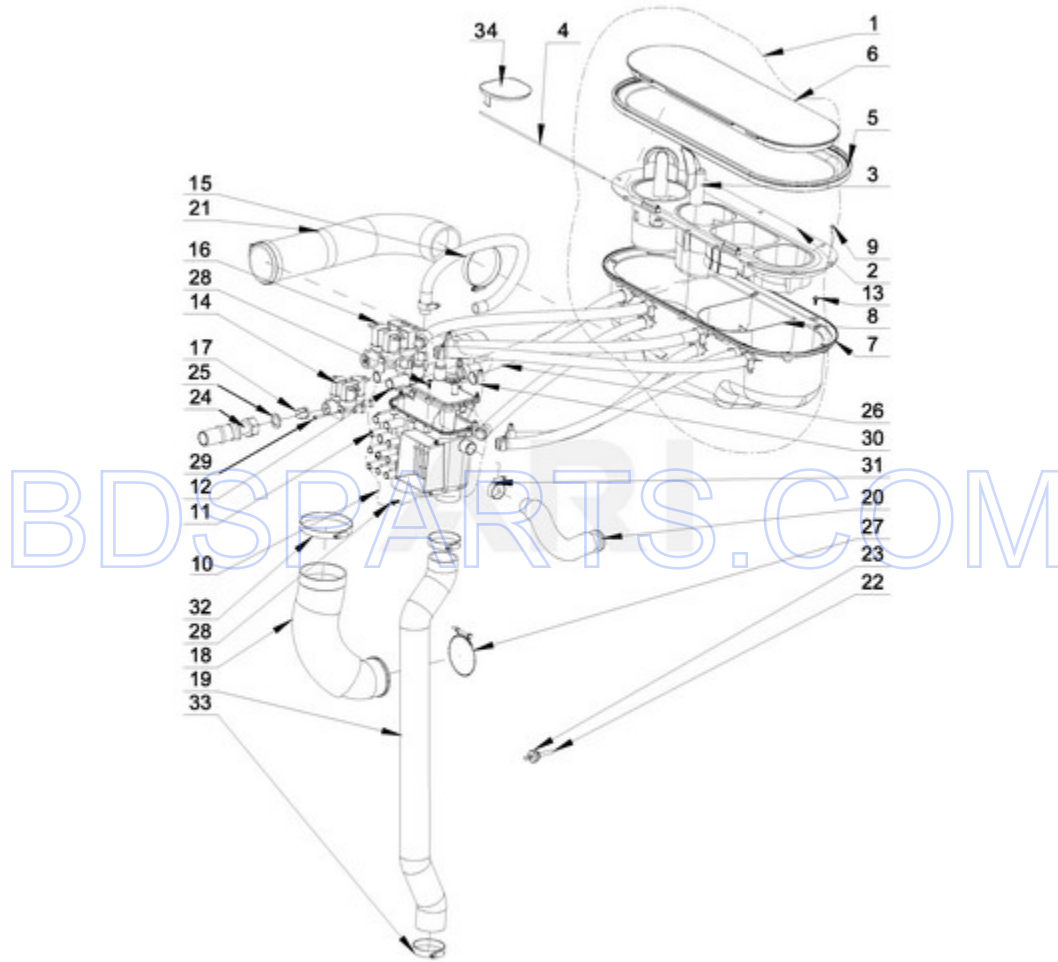

MXS20PDATS - 09 - WATER INLET PARTS

WATER INLET PARTS

12/04/2014

16

Part No. W10715343 Rev. A

Page design © 2004-2017 by ARI Network Services, Inc.

BDSPARTS.COM

Ref #	Part #	Description	Qty	Context Note	MSRP
30	23001506	HOSE CLAMP (12-22)			
26	23001507	HOSE, INLET			
24	23001523	HOSE, CONNECTION			
15	23001256	HOSE CLAMP (60-80)			
32	23001258	HOSE CLAMP (70-90)			
31	23001262	HOSE CLAMP (20-32)			
29	23002398	BOLT M4X16			
25	23002921	WASHER, FILL HOSE			
17	23002922	FILTER SCREEN			
9	23003782	SCREW			
33	23001750	HOSE CLAMP (40-60)			
22	23003964	TEMPERATURE SENSOR			
13	W10711800	SCREW 4X11			
1	W10714957	CHEMICAL DISPENSER			
2	W10712626	CHEMICAL DISPENSER INSERT			
3	W10712627	SIPHON			
4	W10712628	PIN, HINGE			
5	W10712629	DISPENSER SEAL			
6	W10712630	DISPENSER LID			
7	W10712635	CHEMICAL DISPENSER BASE			
8	W10712637	INSERT, CHEMICAL DISPENSER BASE			
10	W10712640	MIXER - COMPLETE			
11	W10712642	MIXER BODY			
12	W10712644	MIXER LID			
14	W10712646	THREE-WAY VALVE - COMPLETE (3/4")			
16	W10712721	FOUR-WAY VALVE - COMPLETE (3/4")			
18	W10712647	FILLING HOSE (MIXER TO TUB)			
20	W10726649	HOSE, VENT			
23	W10712713	SEAL RING, TEMPERATURE SENSOR			
27	W10712716	HOSE CLAMP (62-70)			
28	W10712718	BOLT 4X12			
34	W10734787	BLOCK-OFF, DISPENSER CAVITY			
19	W10712656	HOSE, OVERFLOW			
21	W10712706	DISPENSER ELBOW - HOSE