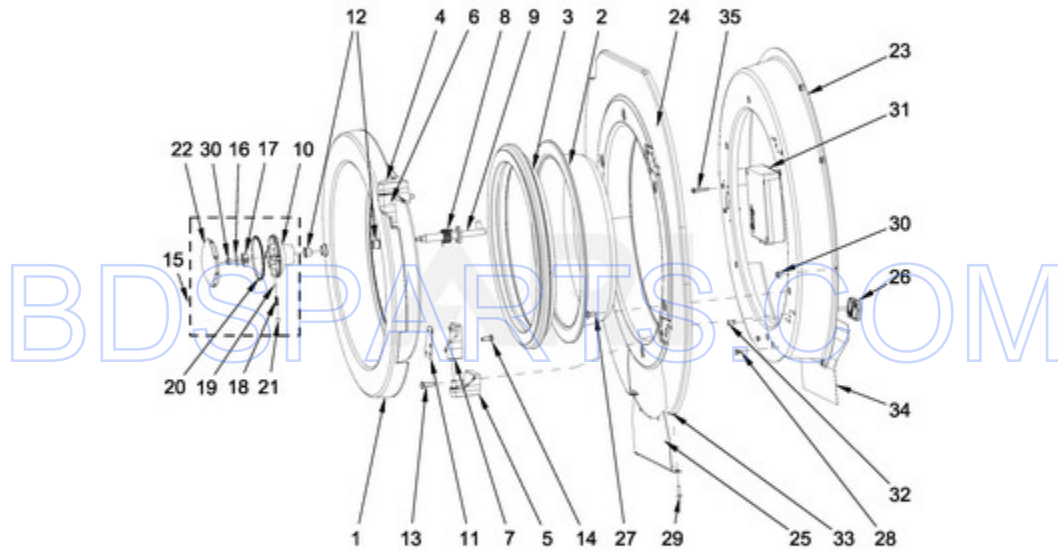

MXS20PDATS - 08 - DOOR PARTS

DOOR PARTS

Ref #	Part #	Description	Qty	Context	Note	MSRP
NI	N/P	FOLLOWING PARTS NOT ILLUSTRATED				
30	23001310	NUT M6				
29	23002398	BOLT M4X16				
16	23003012	WASHER M6				
33	23004093	RIVET BLIND NUT M4				
32	23002408	RIVET W/CRANK (4X12.5)				
1	W10714950	DOOR FRAME				
2	W10712299	DOOR GLASS				
3	W10712303	DOOR SEAL				
4	W10712306	UPPER HINGE - FIXED				
5	W10712307	LOWER HINGE - FIXED				
6	W10712308	UPPER HINGE				
7	W10712309	LOWER HINGE				
8	W10712314	TORSION SPRING, HANDLE				
9	W10712315	LOCK SHAFT, HANDLE				
10	W10712316	INNER, HANDLE				
11	W10712317	WASHER, HINGE				
12	W10712318	CASING, LOCK SHAFT				
13	W10712319	BOLT M6X25				
14	W10712320	BOLT M6X16				
17	W10712323	LOCATING SEGMENT, HANDLE				
18	W10712328	COMPRESSION SPRING HANDLE				
19	W10712344	HANDLE BALL				
20	W10712345	DISTINGUISHING RING (BLUE)				
21	W10712347	BOLT M6X6				
22	W10712351	COVER, HANDLE				
23	W10712356	DOOR SUPPORT FRONT PLATE				
25	W10712362	HEATING ELEMENT COVER PLATE				
26	W10712366	WASHER, HINGE				
27	W10712367	BOLT M6X14				
28	W10712368	PLASTIC PLUG				
35	W10712370	BOLT M5X25				
31	W10712373	DOOR LOCK				
15	W10712375	HANDLE COMPLETE				
NI	W10712376	WIRING, DOOR LOCK				
20A	W10712346	DISTINGUISHING RING (RED)				
24	W10757823	FRONT PANEL				
34	W10712369	PLASTIC DRIP SHIELD