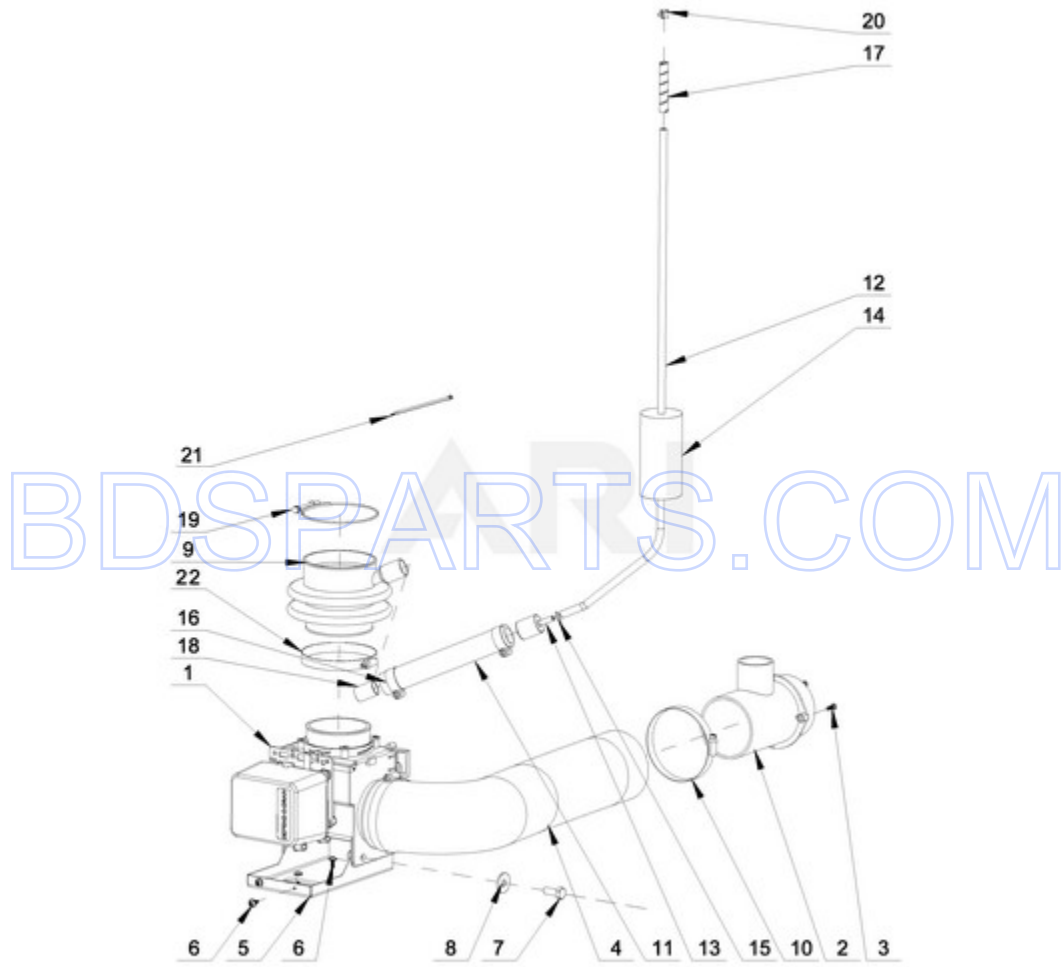

MXS20PDATS - 10 - DRAIN SYSTEM PARTS

DRAIN SYSTEM PARTS

12/04/2014

18

Part No. W10715343 Rev. A

Page design © 2004-2017 by ARI Network Services, Inc.

BDSPARTS.COM

Ref #	Part #	Description	Qty	Context	Note	MSRP
12	23001252	UPPER HOSE, PRESSURE SWITCH				
22	23001256	HOSE CLAMP (60-80)				
15	23001257	CLAMP, CORBIN (A5.5)				
10	23001258	HOSE CLAMP (70-90)				
13	23001260	PRESSURE SWITCH HOSE FITTING				
16	23001262	HOSE CLAMP (20-32)				
8	23002437	WASHER M8				
7	23002475	BOLT M8X20				
11	23001246	LOWER HOSE, PRESSURE SWITCH				
1B	W10357127	DRAIN VALVE (MOTOR ONLY)				
14	23004491	LARGER BUMPER				
6	W10711800	SCREW 4X11				
3	W10712718	BOLT 4X12				
1	W10712775	DRAIN VALVE - COMPLETE				
1A	W10712776	DRAIN VALVE (CHAMBER)				
2	W10712777	T-CONNECTOR				
4	W10712787	DRAIN ELBOW				
9	W10712797	HOSE (TUB TO PUMP)				
20	W10712806	SPRING CLAMP				
18	W10712804	HOSE INSERT				
17	W10712803	HOSE PROTECTOR				
21	W10657139	WIRE TIE (130 X 2.6MM)				
19	W10712805	HOSE CLAMP (82-90)				
5	W10712794	DRAIN VALVE HOLDER - COMPLETE