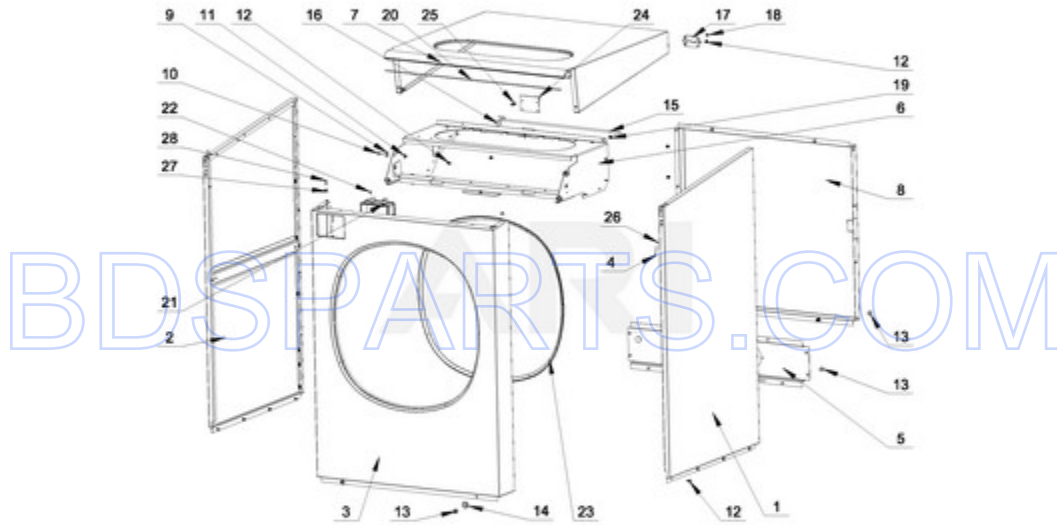

MXS20PDATS - 05 - CABINET PARTS

CABINET PARTS

12/04/2014

8

Part No. W10715343 Rev. A

Page design © 2004-2017 by ARI Network Services, Inc.

BDSPARTS.COM

Ref #	Part #	Description	Qty	Context	Note	MSRP
NI	N/P	FOLLOWING PARTS NOT ILLUSTRATED				
25	23001099	PC BOARD SOCKET				
11	23001310	NUT M6				
14	23002424	WASHER M6.4				
NI	23003666	PARTS FOR MAYTAG CONNECT 360 (NUT M4)				
9	23003012	WASHER M6				
22	23003114	BOLT M4X8				
17	23004103	HINGE				
26	23002950	WASHER, LOCK M4				
16	23002454	SELF STICKING CABLE CLIP				
20	W10286261	FOAM-SEAL				
19	23002167	GROMMET, RUBBER				
27	W10711787	INSERT, RIVET				
28	W10711789	RIVET W/CRANK (4X16)				
12	W10711800	SCREW 4X11				
24	W10712170	AUTO-UNLOCK MODULE				
21	W10712166	ORNAMENTAL PLATE COIN VAULT				
18	W10712165	RIVET W/CRANK (8X8)				
NI	W10712183	WIRING, AUTO-UNLOCK MODULE				
NI	W10712243	PARTS FOR MAYTAG CONNECT 360 (BOLT M4X12)				
15	W10712164	UPPER LID PROP				
1	W10712086	SIDE PANEL - RIGHT (PAINTED)				
1A	W10712090	SIDE PANEL - RIGHT (STAINLESS)				
2	W10712104	SIDE PANEL - LEFT (PAINTED)				
2A	W10712105	SIDE PANEL - LEFT (STAINLESS)				
3	W10712127	FRONT PANEL - COMPLETE (PD)				
4	W10712182	BOLT M4X25				
5	W10712132	REAR COVER - LOWER, COMPLETE				
6	W10712143	PANEL HOLDER COMPLETE				
7	W10712149	TOP COVER - COMPLETE				
8	W10712158	REAR COVER				
10	W10712161	BOLT M6X12				
13	W10712163	BOLT M6X16				
23	W10712169	EDGE PROTECTION