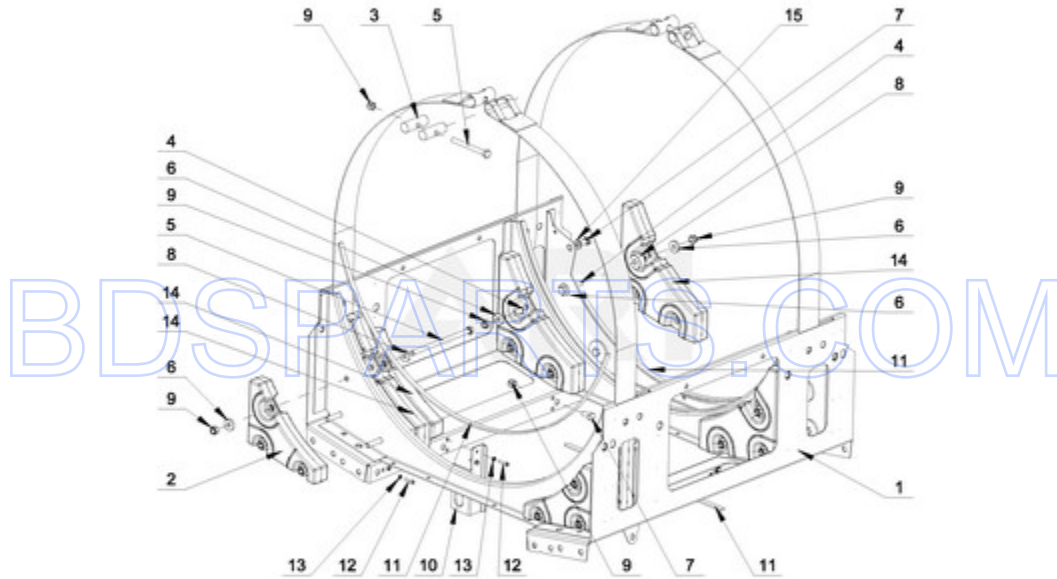

MXS20PDATS - 02 - UPPER FRAME PARTS

UPPER FRAME PARTS

12/04/2014

2

Part No. W10715343 Rev. A

Page design © 2004-2017 by ARI Network Services, Inc.

BDSPARTS.COM

Ref #	Part #	Description	Qty	Context	Note	MSRP
4	23001205	BOLT (M8 X 45)				
12	23002398	BOLT M4X16				
9	23001607	NUT M8				
15	23003769	WASHER M8				
7	23002475	BOLT M8X20				
13	23002950	WASHER, LOCK M4				
3	W10711702	COVER STRIP PIN				
5	23003064	BOLT M8X80				
11	W10711718	SELF-ADHESIVE FOAM SEAL				
1	W10711689	UPPER FRAME				
2	W10711699	3.64KG WEIGHT				
6	W10711704	WASHER M8				
8	W10757107	SPACER				
10	W10711706	OSCILLATION LIMITER				
14	W10711700	2.58KG WEIGHT				

BDSPARTS.COM

BDSPARTS.COM

MXS20PDATS - 03 - LOWER FRAME PARTS

LOWER FRAME PARTS

12/04/2014

4

Part No. W10715343 Rev. A

Page design © 2004-2017 by ARI Network Services, Inc.

BDSPARTS.COM

Ref #	Part #	Description	Qty	Context	Note	MSRP
10	23002398	BOLT M4X16				
14	23001607	NUT M8				
18	23001661	NUT M10				
13	23002475	BOLT M8X20				
23	23002958	NUT M3				
24	23003654	WASHER M3.2				
11	23002950	WASHER, LOCK M4				
25	23002865	WASHER, LOCK M4				
17	23001241	NUT M10				
19	23003935	NUT M20				
7	23004023	WASHER M10				
12	23003458	WASHER FOOT				
16	W10304863	BOLT M10X40				
26	W10711787	INSERT, RIVET				
27	W10711789	RIVET W/CRANK (4X16)				
1	W10711730	LOWER FRAME				
2	W10711748	SPRING (LEFT FRONT, RIGHT REAR)				
3	W10711736	SPRING (RIGHT FRONT, LEFT REAR)				
4	W10711755	SPRING HOLDER (LEFT FRONT, RIGHT REAR)				
5	W10711758	SPRING HOLDER (RIGHT FRONT, LEFT REAR)				
6	W10711762	DAMPER				
8	W10711766	THREADED JOINT				
9	W10711768	ROLLER				
15	W10711778	BOLT M10X60				
20	W10711780	VIBRATION SWITCH HOLDER				
21	W10711785	MICROSWITCH WITH SPRING				
22	W10711786	BOLT M3X25				
28	W10711790	VIBRATION SWITCH - COMPLETE				