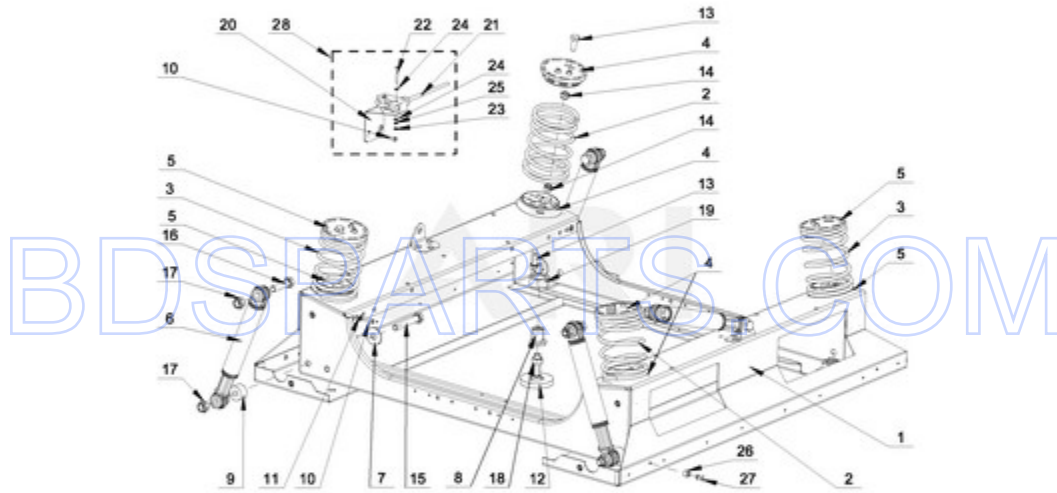

MXS20PDATS - 02 - UPPER FRAME PARTS

UPPER FRAME PARTS

12/04/2014

2

Part No. W10715343 Rev. A

Page design © 2004-2017 by ARI Network Services, Inc.

BDSPARTS.COM

Ref #	Part #	Description	Qty	Context	Note	MSRP
4	23001205	BOLT (M8 X 45)				
12	23002398	BOLT M4X16				
9	23001607	NUT M8				
15	23003769	WASHER M8				
7	23002475	BOLT M8X20				
13	23002950	WASHER, LOCK M4				
3	W10711702	COVER STRIP PIN				
5	23003064	BOLT M8X80				
11	W10711718	SELF-ADHESIVE FOAM SEAL				
1	W10711689	UPPER FRAME				
2	W10711699	3.64KG WEIGHT				
6	W10711704	WASHER M8				
8	W10757107	SPACER				
10	W10711706	OSCILLATION LIMITER				
14	W10711700	2.58KG WEIGHT				

BDSPARTS.COM

BDSPARTS.COM

MXS20PDATS - 03 - LOWER FRAME PARTS

LOWER FRAME PARTS

12/04/2014

4

Part No. W10715343 Rev. A

Page design © 2004-2017 by ARI Network Services, Inc.

BDSPARTS.COM

Ref #	Part #	Description	Qty	Context	Note	MSRP
10	23002398	BOLT M4X16				
14	23001607	NUT M8				
18	23001661	NUT M10				
13	23002475	BOLT M8X20				
23	23002958	NUT M3				
24	23003654	WASHER M3.2				
11	23002950	WASHER, LOCK M4				
25	23002865	WASHER, LOCK M4				
17	23001241	NUT M10				
19	23003935	NUT M20				
7	23004023	WASHER M10				
12	23003458	WASHER FOOT				
16	W10304863	BOLT M10X40				
26	W10711787	INSERT, RIVET				
27	W10711789	RIVET W/CRANK (4X16)				
1	W10711730	LOWER FRAME				
2	W10711748	SPRING (LEFT FRONT, RIGHT REAR)				
3	W10711736	SPRING (RIGHT FRONT, LEFT REAR)				
4	W10711755	SPRING HOLDER (LEFT FRONT, RIGHT REAR)				
5	W10711758	SPRING HOLDER (RIGHT FRONT, LEFT REAR)				
6	W10711762	DAMPER				
8	W10711766	THREADED JOINT				
9	W10711768	ROLLER				
15	W10711778	BOLT M10X60				
20	W10711780	VIBRATION SWITCH HOLDER				
21	W10711785	MICROSWITCH WITH SPRING				
22	W10711786	BOLT M3X25				
28	W10711790	VIBRATION SWITCH - COMPLETE				