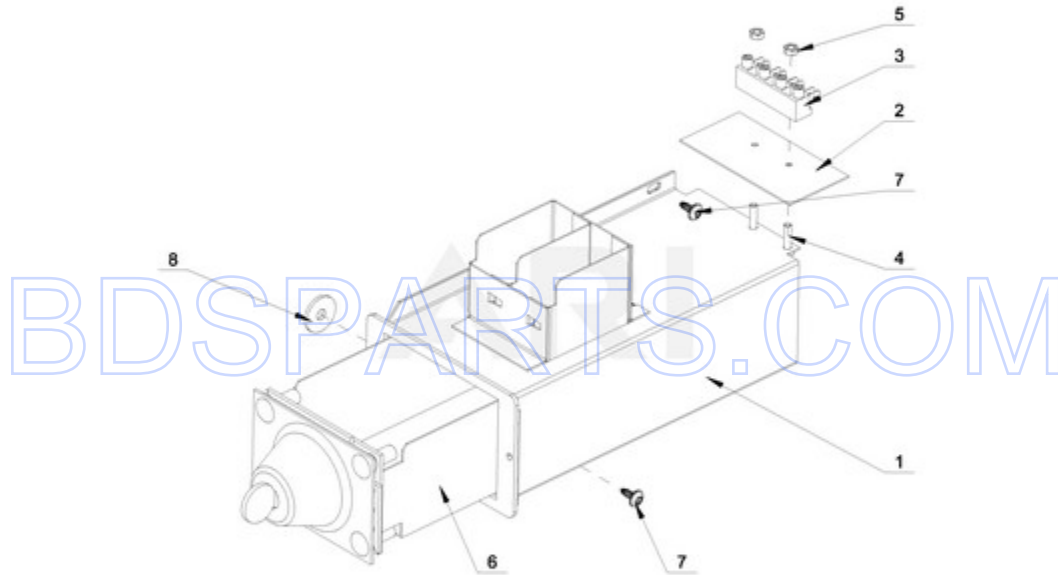

MXS20PDATS - 07 - COIN METER PARTS

COIN METER PARTS

Ref #	Part #	Description	Qty	Context Note	MSRP
3	23001113	TERMINAL BLOCK			
2	23001115	TERMINAL BLOCK INSULATION			
5	23003666	NUT M4			
6	23003656	SWITCH, COINBOX			
4	23004095	BOLT M4X16			
7	W10711800	SCREW 4X11			
8	W10431220	WASHER			
1	W10714944	COIN VAULT			

BDSPARTS.COM

BDSPARTS.COM