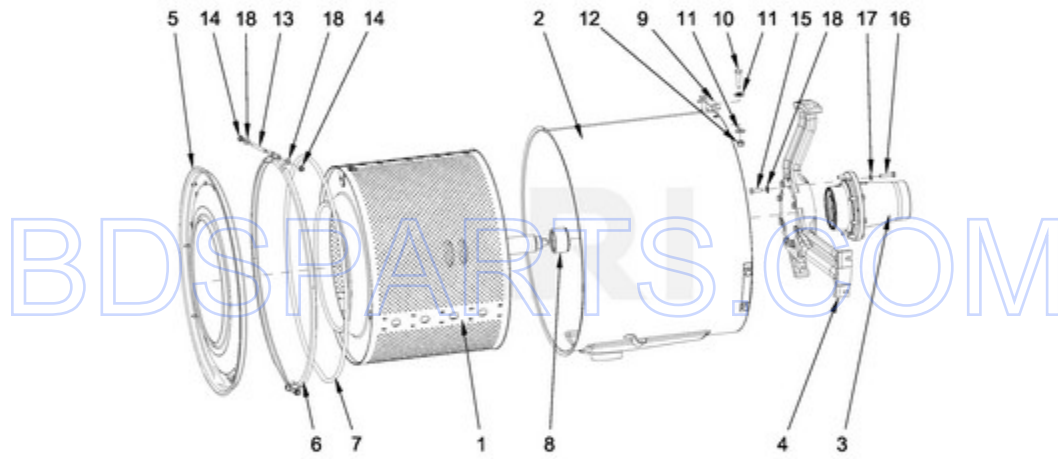

MXS20PDATS - 12 - DRUM AND TUB PARTS

DRUM AND TUB PARTS

Ref #	Part #	Description	Qty	Context	Note	MSRP
NI	N/P	FOLLOWING PARTS NOT ILLUSTRATED				
16	23003765	BOLT M8X35				
17	23003769	WASHER M8				
12	23001241	NUT M10				
14	23002487	NUT M8				
18	23001608	WASHER M8.4				
13	23002486	BOLT M8				
15	23003419	SCREW M8X24				
11	23002988	WASHER M10				
10	W10304863	BOLT M10X40				
2	W10713386	OUTER TUB - COMPLETE				
4	W10713399	SUPPORT, TUB				
5	W10713405	PANEL, TUB FRONT				
6	W10713410	CLAMP - COMPLETE				
7	W10713413	SEAL D10-1800MM				
8	W10713945	SEAL SLEEVE				
9	W10713947	BRACKET, CURVED				
NI	W10713950	THREAD LOCK				
3	W10714045	TRUNNION - COMPLETE				
1	W10715315	INNER BASKET - COMPLETE