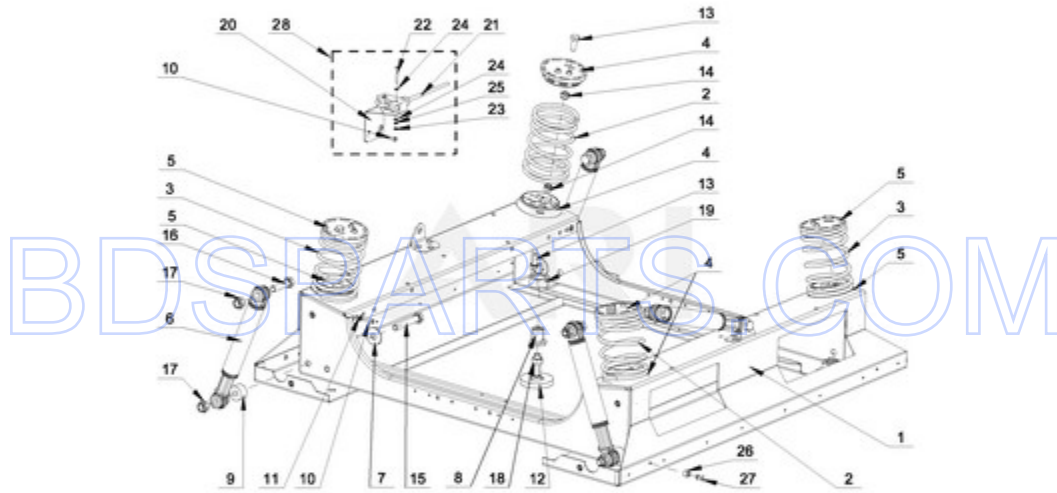

MXS20PNATS - 02 - UPPER FRAME PARTS

UPPER FRAME PARTS

Ref #	Part #	Description	Qty	Context	Note	MSRP
4	23001205	BOLT (M8 X 45)				
12	23002398	BOLT M4X16				
9	23001607	NUT M8				
15	23003769	WASHER M8				
7	23002475	BOLT M8X20				
13	23002950	WASHER, LOCK M4				
3	W10711702	COVER STRIP PIN				
5	23003064	BOLT M8X80				
11	W10711718	SELF-ADHESIVE FOAM SEAL				
1	W10711689	UPPER FRAME				
2	W10711699	3.64KG WEIGHT				
6	W10711704	WASHER M8				
8	W10757107	SPACER				
10	W10711706	OSCILLATION LIMITER				
14	W10711700	2.58KG WEIGHT				

BDSPARTS.COM

BDSPARTS.COM

MXS20PNATS - 03 - LOWER FRAME PARTS

LOWER FRAME PARTS

12/04/2014

4

Part No. W10756996 Rev. A

Page design © 2004-2017 by ARI Network Services, Inc.

BDSPARTS.COM

Ref #	Part #	Description	Qty	Context	Note	MSRP
14	23001607	NUT M8				
24	23003654	WASHER M3.2				
11	23002950	WASHER, LOCK M4				
25	23002865	WASHER, LOCK M4				
19	23003935	NUT M20				
7	23004023	WASHER M10				
26	W10711787	INSERT, RIVET				
27	W10711789	RIVET W/CRANK (4X16)				
2	W10711736	SPRING (LEFT FRONT, RIGHT REAR)				
6	W10711762	DAMPER				
21	W10711785	MICROSWITCH WITH SPRING				
23	23002958	NUT M3				
10	23002398	BOLT M4X16				
17	23001241	NUT M10				
13	23002475	BOLT M8X20				
16	W10304863	BOLT M10X40				
15	W10711778	BOLT M10X60				
18	23001661	NUT M10				
4	W10711755	SPRING HOLDE (LEFT FRONT, RIGHT REAR)				
20	W10711780	VIBRATION SWITCH HOLDER				
9	W10711768	ROLLER				
3	W10711748	SPRING (RIGHT FRONT, LEFT REAR)				
8	W10711766	THREADED JOINT				
12	23003458	WASHER FOOT				
22	W10711786	BOLT M3X25				
28	W10711790	VIBRATION SWITCH - COMPLETE				
1	W10711730	LOWER FRAME				
5	W10711758	SPRING HOLDER (RIGHT FRONT, LEFT REAR)				