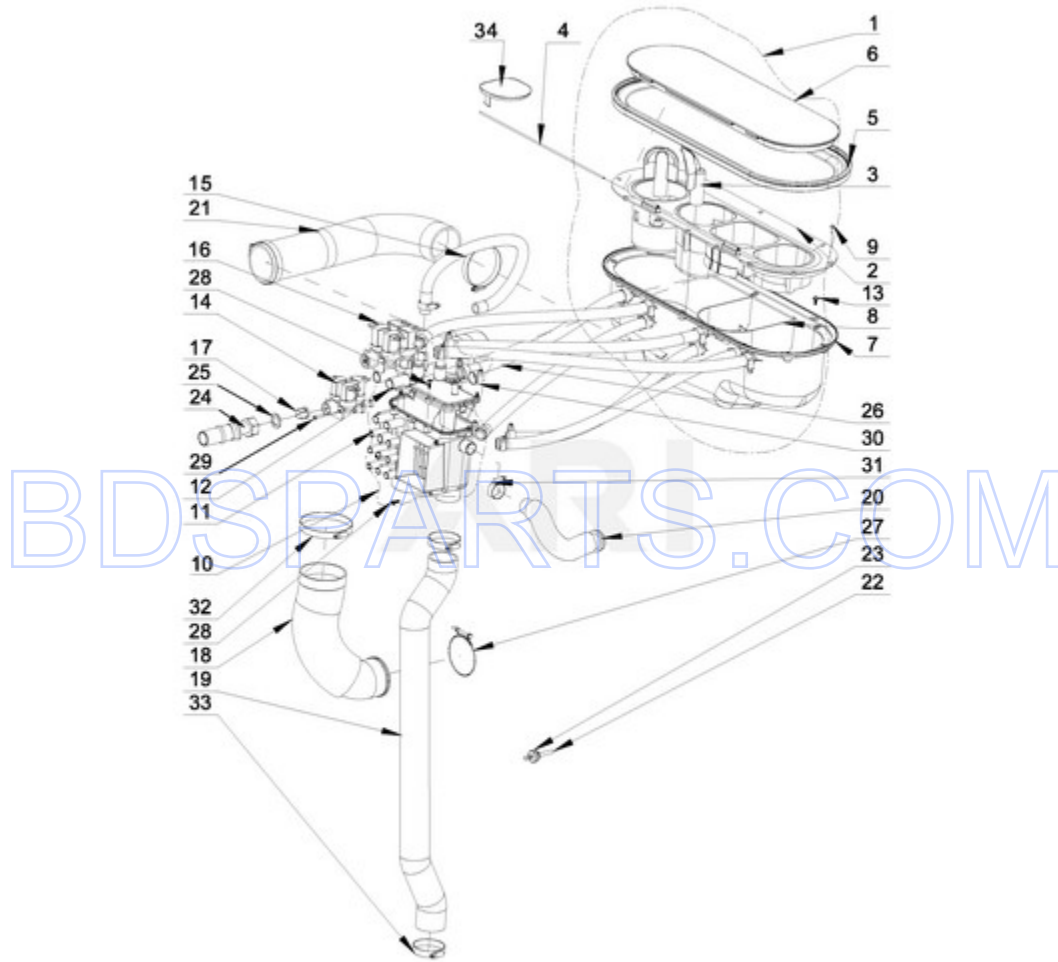

MXS20PNATS - 08 - WATER INLET PARTS

WATER INLET PARTS

12/04/2014

14

Part No. W10756996 Rev. A

Page design © 2004-2017 by ARI Network Services, Inc.

BDSPARTS.COM

Ref #	Part #	Description	Qty	Context Note	MSRP
30	23001506	HOSE CLAMP (12-22)			
26	23001507	HOSE, INLET			
24	23001523	HOSE, CONNECTION			
15	23001256	HOSE CLAMP (60-80)			
32	23001258	HOSE CLAMP (70-90)			
31	23001262	HOSE CLAMP (20-32)			
29	23002398	BOLT M4X16			
25	23002921	WASHER, FILL HOSE			
17	23002922	FILTER SCREEN			
9	23003782	SCREW			
33	23001750	HOSE CLAMP (40-60)			
22	23003964	TEMPERATURE SENSOR			
13	W10711800	SCREW 4X11			
1	W10714957	CHEMICAL DISPENSER			
2	W10712626	CHEMICAL DISPENSER INSERT			
3	W10712627	SIPHON			
4	W10712628	PIN, HINGE			
5	W10712629	DISPENSER SEAL			
6	W10712630	DISPENSER LID			
7	W10712635	CHEMICAL DISPENSER BASE			
8	W10712637	INSERT, CHEMICAL DISPENSER BASE			
10	W10712640	MIXER - COMPLETE			
11	W10712642	MIXER BODY			
12	W10712644	MIXER LID			
14	W10712646	THREE-WAY VALVE - COMPLETE (3/4")			
16	W10712721	FOUR-WAY VALVE - COMPLETE (3/4")			
18	W10712647	FILLING HOSE (MIXER TO TUB)			
20	W10726649	HOSE, VENT			
23	W10712713	SEAL RING, TEMPERATURE SENSOR			
27	W10712716	HOSE CLAMP (62-70)			
28	W10712718	BOLT 4X12			
34	W10734787	BLOCK-OFF, DISPENSER CAVITY			
19	W10712656	HOSE, OVERFLOW			
21	W10712706	DISPENSER ELBOW - HOSE