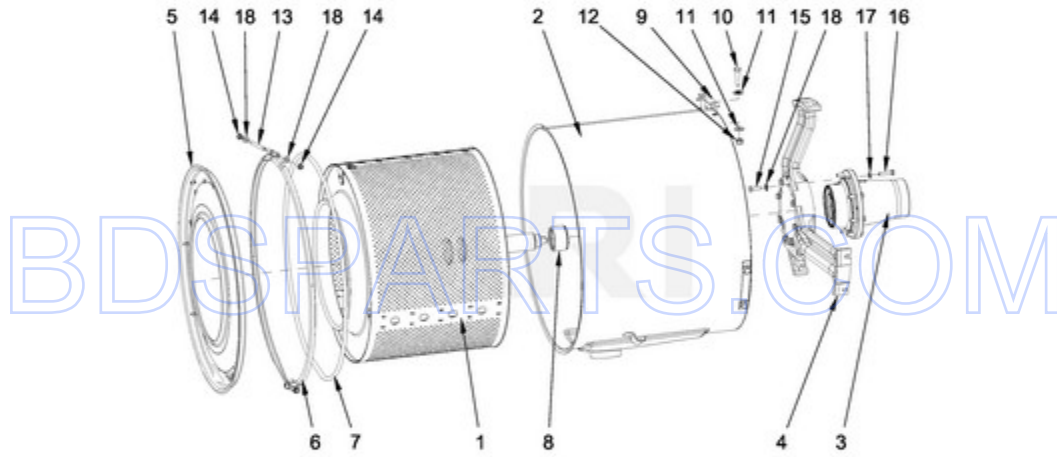

MXS20PNATS - 11 - DRUM AND TUB PARTS

DRUM AND TUB PARTS

12/04/2014

20

Part No. W10756996 Rev. A

Page design © 2004-2017 by ARI Network Services, Inc.

BDSPARTS.COM

Ref #	Part #	Description	Qty	Context	Note	MSRP
NI	N/P	FOLLOWING PARTS NOT ILLUSTRATED				
16	23003765	BOLT M8X35				
17	23003769	WASHER M8				
12	23001241	NUT M10				
14	23002487	NUT M8				
18	23001608	WASHER M8.4				
13	23002486	BOLT M8				
15	23003419	SCREW M8X24				
11	23002988	WASHER M10				
10	W10304863	BOLT M10X40				
2	W10713386	OUTER TUB - COMPLETE				
4	W10713399	SUPPORT, TUB				
5	W10713405	PANEL, TUB FRONT				
6	W10713410	CLAMP - COMPLETE				
7	W10713413	SEAL D10-1800MM				
8	W10713945	SEAL SLEEVE				
9	W10713947	BRACKET, CURVED				
NI	W10713950	THREAD LOCK				
3	W10714045	TRUNNION - COMPLETE				
1	W10715315	INNER BASKET - COMPLETE