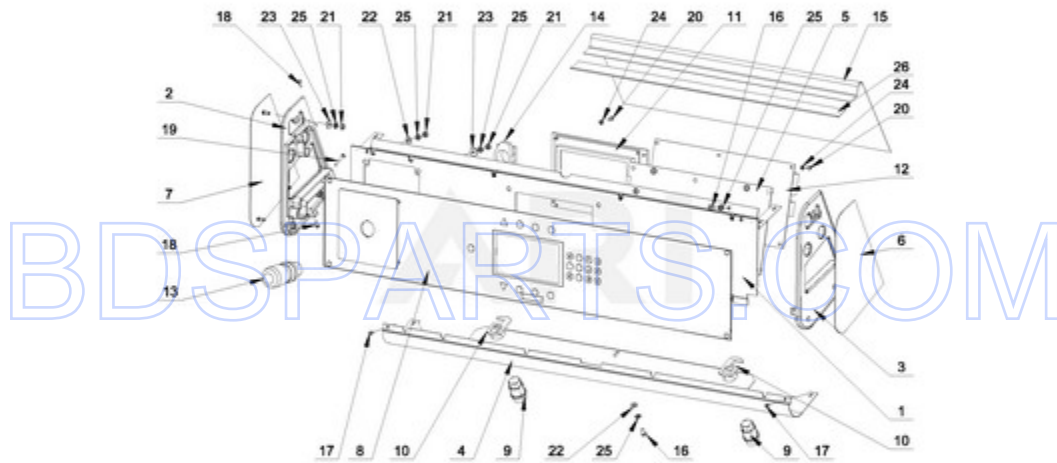

MXS20PNATS - 06 - CONTROL PANEL PARTS

CONTROL PANEL PARTS

12/04/2014

10

Part No. W10756996 Rev. A

Page design © 2004-2017 by ARI Network Services, Inc.

BDSPARTS.COM

Ref #	Part #	Description	Qty	Context	Note	MSRP
NI	N/P	FOLLOWING PARTS NOT ILLUSTRATED				
NI	N/P	FOLLOWING PARTS NOT ILLUSTRATED				
NI	N/P	FOLLOWING PARTS NOT ILLUSTRATED				
10	23001009	HOOK, LOCK				
17	23001468	BOLT M3X12				
23	23001545	WASHER M4				
20	23002869	BOLT M3X6				
21	23003666	NUT M4				
22	23002438	WASHER M4.3				
25	23002950	WASHER, LOCK M4				
24	23002865	WASHER, LOCK M4				
18	23004061	SCREW M3X8				
26	23004126	DOUBLE-SIDED TAPE				
NI	23004139	EMERGENCY STOP HARNESS (OPL)				
19	23002719	BOLT M3 X 20				
15	23002877	SHIELD, RAIN				
9	W10712231	LOCK				
16	W10712243	BOLT M4X12				
11	W10712233	DISPLAY BOARD - CPU				
12	W10712234	MAIN CONTROL BOARD MC7				
NI	W10712236	WIRING, MAIN CONTROL TO DISPLAY BOARD				
13	W10712238	KNOB, EMERGENCY STOP				
14	W10712240	HOLDER, EMERGENCY STOP				
1	W10714906	CONTROL PANEL BRACKET				
2	W10712210	SIDEBOARD - LEFT (PAINTED)				
3	W10712211	SIDEBOARD - RIGHT (PAINTED)				
4	W10712212	LOWER TRIM				
5	W10712215	CONTROL BOARD BRACKET				
6	W10712218	PANEL - RIGHT (STAINLESS)				
7	W10712219	PANEL - LEFT (STAINLESS)				
NI	W10761049	KEY				
NI	W10286299	EMERGENCY STOP INTERCONNECTION				
8	W10712220	USER INTERFACE FACIA/KEYPAD MC7 (PN)