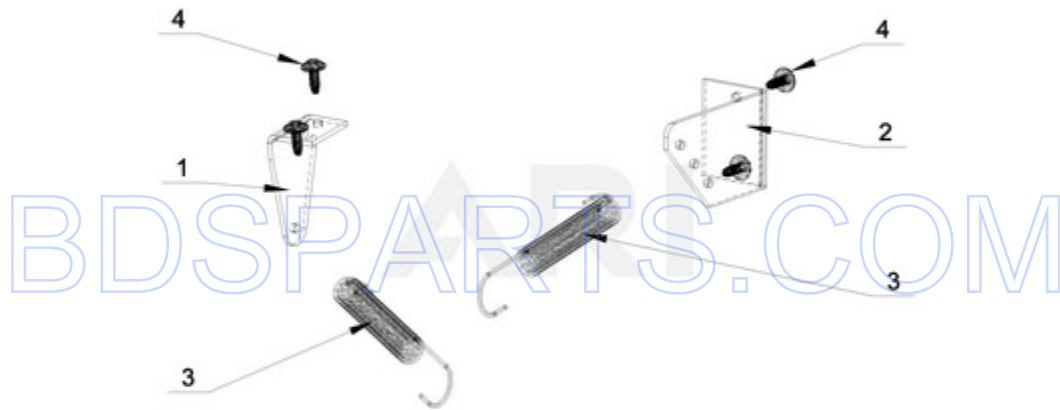

MXS20PNATS - 04 - STABILIZING SPRING PARTS

STABILIZING SPRING PARTS

Ref #	Part #	Description	Qty	Context Note	MSRP
4	W10711800	SCREW 4X11			
1	W10714892	SPRING HOLDER - FRONT			
2	W10711794	SPRING HOLDER - REAR			
3	W10711799	SPRING			

BDSPARTS.COM

BDSPARTS.COM