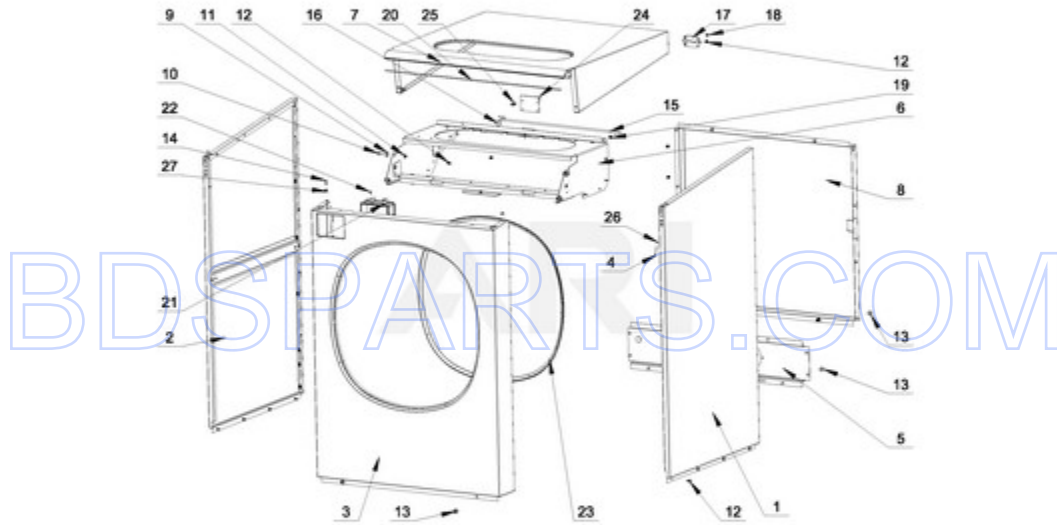

MXS20PNATS - 05 - CABINET PARTS

CABINET PARTS

12/04/2014

8

Part No. W10756996 Rev. A

Page design © 2004-2017 by ARI Network Services, Inc.

BDSPARTS.COM

Ref #	Part #	Description	Qty	Context	Note	MSRP
NI	N/P	FOLLOWING PARTS NOT ILLUSTRATED				
25	23001099	PC BOARD SOCKET				
11	23001310	NUT M6				
9	23003012	WASHER M6				
22	23003114	BOLT M4X8				
17	23004103	HINGE				
26	23002950	WASHER, LOCK M4				
16	23002454	SELF STICKING CABLE CLIP				
20	W10286261	FOAM-SEAL				
19	23002167	GROMMET, RUBBER				
27	W10711787	INSERT, RIVET				
14	W10711789	RIVET W/CRANK (4X16)				
12	W10711800	SCREW 4X11				
24	W10712170	AUTO-UNLOCK MODULE				
21	W10712166	ORNAMENTAL PLATE COIN VAULT				
18	W10712165	RIVET W/CRANK (8X8)				
NI	W10712183	WIRING, AUTO-UNLOCK MODULE				
15	W10712164	UPPER LID PROP				
1	W10712086	SIDE PANEL - RIGHT (PAINTED)				
1A	W10712090	SIDE PANEL - RIGHT (STAINLESS)				
2	W10712104	SIDE PANEL - LEFT (PAINTED)				
2A	W10712105	SIDE PANEL - LEFT (STAINLESS)				
4	W10712182	BOLT M4X25				
5	W10712132	REAR COVER - LOWER, COMPLETE				
6	W10712143	PANEL HOLDER COMPLETE				
7	W10712149	TOP COVER - COMPLETE				
8	W10712158	REAR COVER				
10	W10712161	BOLT M6X12				
23	W10712169	EDGE PROTECTION				
3	W10712124	FRONT PANEL - COMPLETE (PN)				
13	W10712162	BOLT M6X16