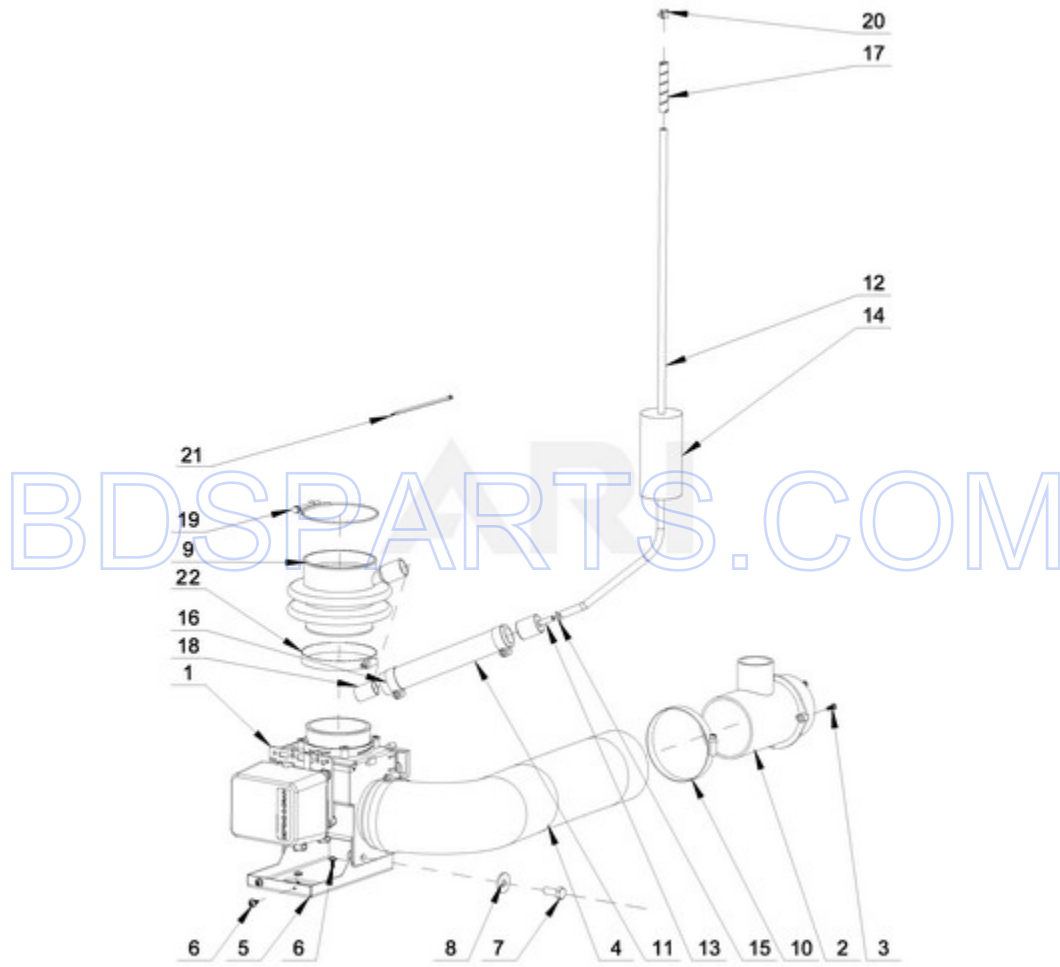

MXS20PNATS - 09 - DRAIN SYSTEM PARTS

DRAIN SYSTEM PARTS

12/04/2014

16

Part No. W10756996 Rev. A

Page design © 2004-2017 by ARI Network Services, Inc.

BDSPARTS.COM

Ref #	Part #	Description	Qty	Context	Note	MSRP
12	23001252	UPPER HOSE, PRESSURE SWITCH				
22	23001256	HOSE CLAMP (60-80)				
15	23001257	CLAMP, CORBIN (A5.5)				
10	23001258	HOSE CLAMP (70-90)				
13	23001260	PRESSURE SWITCH HOSE FITTING				
16	23001262	HOSE CLAMP (20-32)				
8	23002437	WASHER M8				
7	23002475	BOLT M8X20				
11	23001246	LOWER HOSE, PRESSURE SWITCH				
1B	W10357127	DRAIN VALVE (MOTOR ONLY)				
14	23004491	LARGER BUMPER				
6	W10711800	SCREW 4X11				
3	W10712718	BOLT 4X12				
1	W10712775	DRAIN VALVE - COMPLETE				
1A	W10712776	DRAIN VALVE (CHAMBER)				
2	W10712777	T-CONNECTOR				
4	W10712787	DRAIN ELBOW				
9	W10712797	HOSE (TUB TO PUMP)				
20	W10712806	SPRING CLAMP				
18	W10712804	HOSE INSERT				
17	W10712803	HOSE PROTECTOR				
21	W10657139	WIRE TIE (130 X 2.6MM)				
19	W10712805	HOSE CLAMP (82-90)				
5	W10712794	DRAIN VALVE HOLDER - COMPLETE