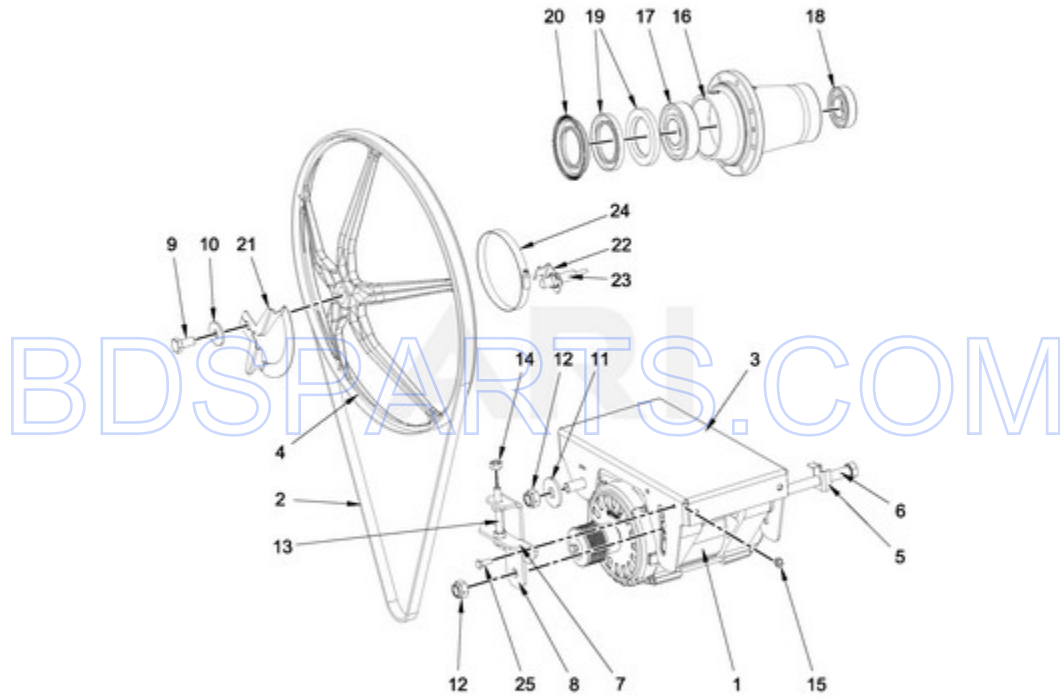

MXS20PNATS - 12 - DRIVE PARTS

DRIVE PARTS

12/04/2014

22

Part No. W10756996 Rev. A

Page design © 2004-2017 by ARI Network Services, Inc.

BDSPARTS.COM

Ref #	Part #	Description	Qty	Context	Note	MSRP
24	23001025	HOSE CLAMP (90-110)				
18	23001232	BEARING (6207)				
14	23001266	NUT M8				
15	23001310	NUT M6				
25	23002461	BOLT M6X16				
17	23003615	BEARING (6309)				
11	23004146	WASHER 12				
9	23002648	BOLT M10X20				
12	W10357141	NUT M12				
10	23004023	WASHER M10				
4	W10713992	PULLEY, DRUM				
2	W10713980	BELT				
19	W10714022	RING SEAL 65X100X10				
20	W10714025	RING SEAL 65X100/114X9/12				
21	W10747775	PLATE, SPEED SENSOR				
22	W10747779	BRACKET, SPEED SENSOR				
23	W10747780	SPEED SENSOR				
16	W10714004	BEARING HOUSING				
6	W10713997	BOLT M12X180				
1	W10760684	MOTOR WITH PULLEY (.75KW/230V/75HZ)				
3	W10713984	MOTOR BRACKET				
5	W10713995	LOCK, BOLT HEAD				
7	W10714001	TENSIONING BRACKET - RIGID				
8	W10714002	TENSIONING BRACKET - MOVABLE				
13	23004222	BOLT M8 X 70