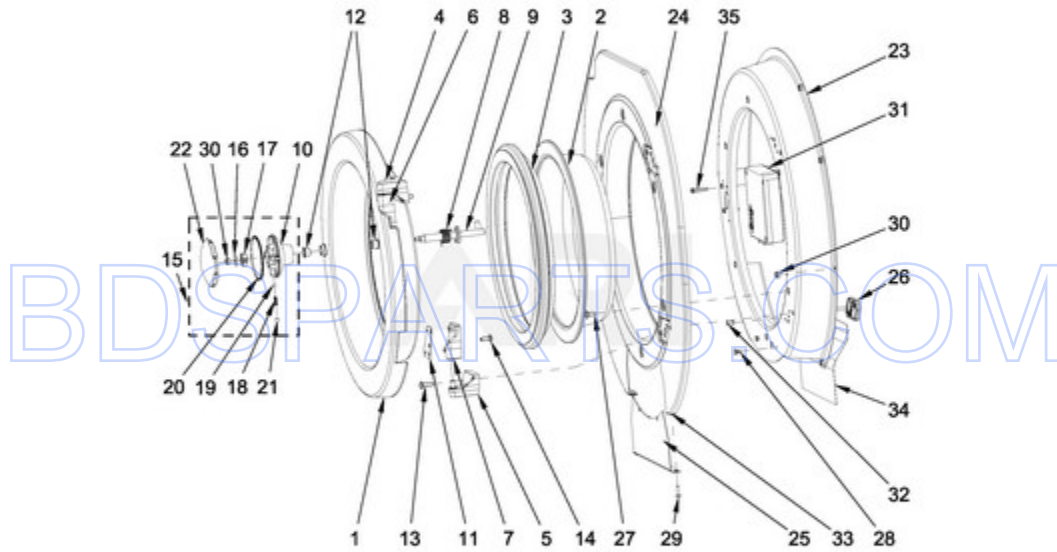

MXS20PNATS - 07 - DOOR PARTS

DOOR PARTS

12/04/2014

12

Part No. W10756996 Rev. A

Page design © 2004-2017 by ARI Network Services, Inc.

BDSPARTS.COM

Ref #	Part #	Description	Qty	Context	Note	MSRP
NI	N/P	FOLLOWING PARTS NOT ILLUSTRATED				
30	23001310	NUT M6				
29	23002398	BOLT M4X16				
16	23003012	WASHER M6				
33	23004093	RIVET BLIND NUT M4				
32	23002408	RIVET W/CRANK (4X12.5)				
1	W10714950	DOOR FRAME				
2	W10712299	DOOR GLASS				
3	W10712303	DOOR SEAL				
4	W10712306	UPPER HINGE - FIXED				
5	W10712307	LOWER HINGE - FIXED				
6	W10712308	UPPER HINGE				
7	W10712309	LOWER HINGE				
8	W10712314	TORSION SPRING, HANDLE				
9	W10712315	LOCK SHAFT, HANDLE				
10	W10712316	INNER, HANDLE				
11	W10712317	WASHER, HINGE				
12	W10712318	CASING, LOCK SHAFT				
13	W10712319	BOLT M6X25				
14	W10712320	BOLT M6X16				
17	W10712323	LOCATING SEGMENT, HANDLE				
18	W10712328	COMPRESSION SPRING, HANDLE				
19	W10712344	HANDLE BALL				
20	W10712345	DISTINGUISHING RING (BLUE)				
21	W10712347	BOLT M6X6				
22	W10712351	COVER, HANDLE				
23	W10712356	DOOR SUPPORT FRONT PLATE				
25	W10712362	HEATING ELEMENT COVER PLATE				
26	W10712366	WASHER, HINGE				
27	W10712367	BOLT M6X14				
28	W10712368	PLASTIC PLUG				
35	W10712370	BOLT M5X25				
31	W10712373	DOOR LOCK				
15	W10712375	HANDLE COMPLETE				
NI	W10712376	WIRING, DOOR LOCK				
20A	W10712346	DISTINGUISHING RING (RED)				
24	W10757823	FRONT PANEL				
34	W10712369	PLASTIC DRIP SHIELD