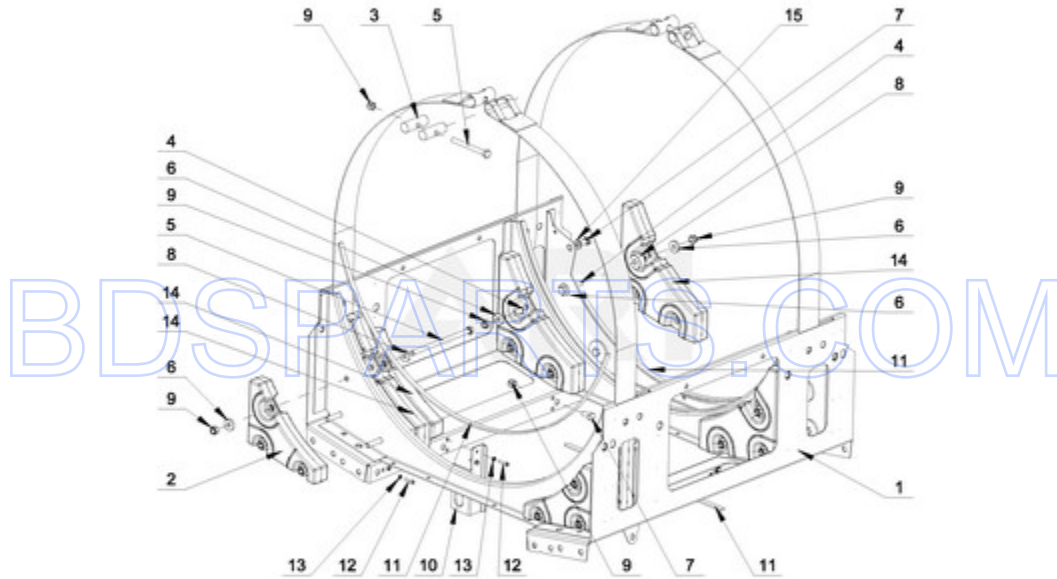

MXS20PNATS - 02 - UPPER FRAME PARTS

UPPER FRAME PARTS

Ref #	Part #	Description	Qty	Context	Note	MSRP
4	23001205	BOLT (M8 X 45)				
12	23002398	BOLT M4X16				
9	23001607	NUT M8				
15	23003769	WASHER M8				
7	23002475	BOLT M8X20				
13	23002950	WASHER, LOCK M4				
3	W10711702	COVER STRIP PIN				
5	23003064	BOLT M8X80				
11	W10711718	SELF-ADHESIVE FOAM SEAL				
1	W10711689	UPPER FRAME				
2	W10711699	3.64KG WEIGHT				
6	W10711704	WASHER M8				
8	W10757107	SPACER				
10	W10711706	OSCILLATION LIMITER				
14	W10711700	2.58KG WEIGHT				

BDSPARTS.COM

BDSPARTS.COM

MXS20PNATS - 03 - LOWER FRAME PARTS

LOWER FRAME PARTS

12/04/2014

4

Part No. W10756996 Rev. A

Page design © 2004-2017 by ARI Network Services, Inc.

BDSPARTS.COM

Ref #	Part #	Description	Qty	Context	Note	MSRP
14	23001607	NUT M8				
24	23003654	WASHER M3.2				
11	23002950	WASHER, LOCK M4				
25	23002865	WASHER, LOCK M4				
19	23003935	NUT M20				
7	23004023	WASHER M10				
26	W10711787	INSERT, RIVET				
27	W10711789	RIVET W/CRANK (4X16)				
2	W10711736	SPRING (LEFT FRONT, RIGHT REAR)				
6	W10711762	DAMPER				
21	W10711785	MICROSWITCH WITH SPRING				
23	23002958	NUT M3				
10	23002398	BOLT M4X16				
17	23001241	NUT M10				
13	23002475	BOLT M8X20				
16	W10304863	BOLT M10X40				
15	W10711778	BOLT M10X60				
18	23001661	NUT M10				
4	W10711755	SPRING HOLDE (LEFT FRONT, RIGHT REAR)				
20	W10711780	VIBRATION SWITCH HOLDER				
9	W10711768	ROLLER				
3	W10711748	SPRING (RIGHT FRONT, LEFT REAR)				
8	W10711766	THREADED JOINT				
12	23003458	WASHER FOOT				
22	W10711786	BOLT M3X25				
28	W10711790	VIBRATION SWITCH - COMPLETE				
1	W10711730	LOWER FRAME				
5	W10711758	SPRING HOLDER (RIGHT FRONT, LEFT REAR)				