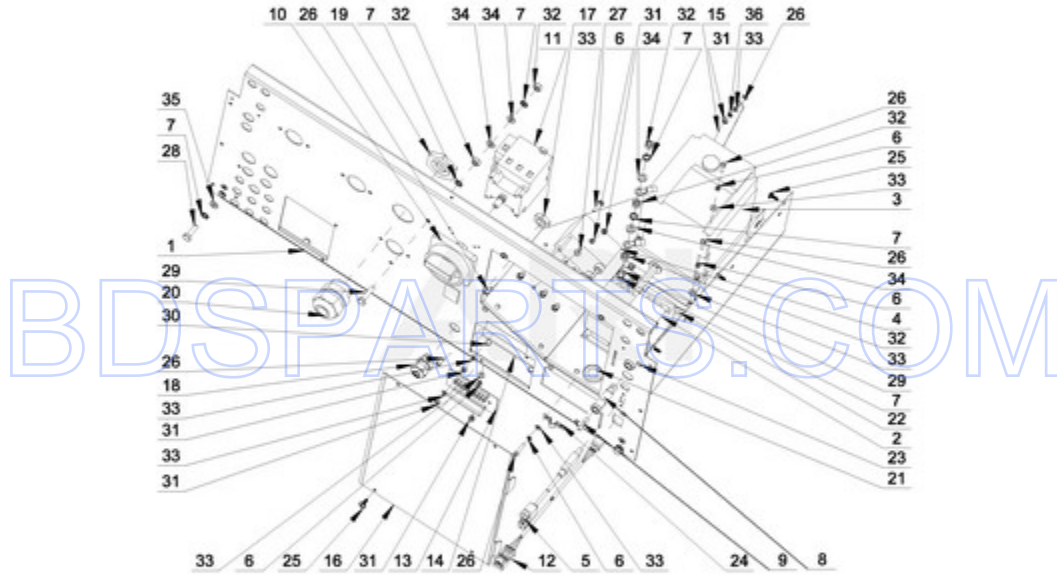

MXS25PDATS - 11 - REAR PANEL PARTS

REAR PANEL PARTS

Ref #	Part #	Description	Qty	Context	Note	MSRP
NI	N/P	FOLLOWING PARTS NOT ILLUSTRATED				
2	23003750	CONTACTOR LC1 D09M7				
28	23002462	BOLT M6X20				
7	23002425	WASHER, LOCK M6				
34	23003767	WASHER M6.4				
33	23002438	WASHER M4.3				
27	23004095	BOLT M4X16				
23	23002362	RIVET W/CRANK (4X7)				
6	23002400	WASHER M4				
30	23001682	BOLT M4X8				
10	23003497	MAIN SWITCH KNOB				
11	23003500	MAIN SWITCH 25A				
13	W10286355	LED BOARD MC5				
21	23001587	PROTECTION, RUBBER (15X2)				
25	W10711800	SCREW 4X11				
13A	W10665043	CABLE, PUMP RELAY BOARD TO LED TERMINAL				
NI	W10713163	KIT, LIQUID SOAP SUPPLY CONNECTION				
3A	W10713109	CABLE, COMMUNICATION				
1	W10713092	REAR PANEL - COMPLETE				
35	23002424	WASHER M6.4				
31	23003666	NUT M4				
26	23002398	BOLT M4X16				
24	W10713152	CABLE CLAMP				
22	23001742	CABLE BUSHING				
17	23004398	SMALL STRAIN RELIEF NUT M16				
19	23004495	LARGE STRAIN RELIEF NUT				
18	23004396	SMALL STRAIN RELIEF M16				
32	23002651	NUT M6				
20	23004494	LARGE STRAIN RELIEF				
15	W10713139	STRAP, INVERTER TRAY				
14	W10713133	LIQUID DETERGENT BOX				
29	23002806	BOLT M6X25				
9	23003385	FUSE 1A 6X32				
16	W10713150	REAR PANEL LID				
8	23002210	FUSE HOLDER (6X32MM)				
12	W10713154	CABLE CONNECTOR, RS485				
5	W10713157