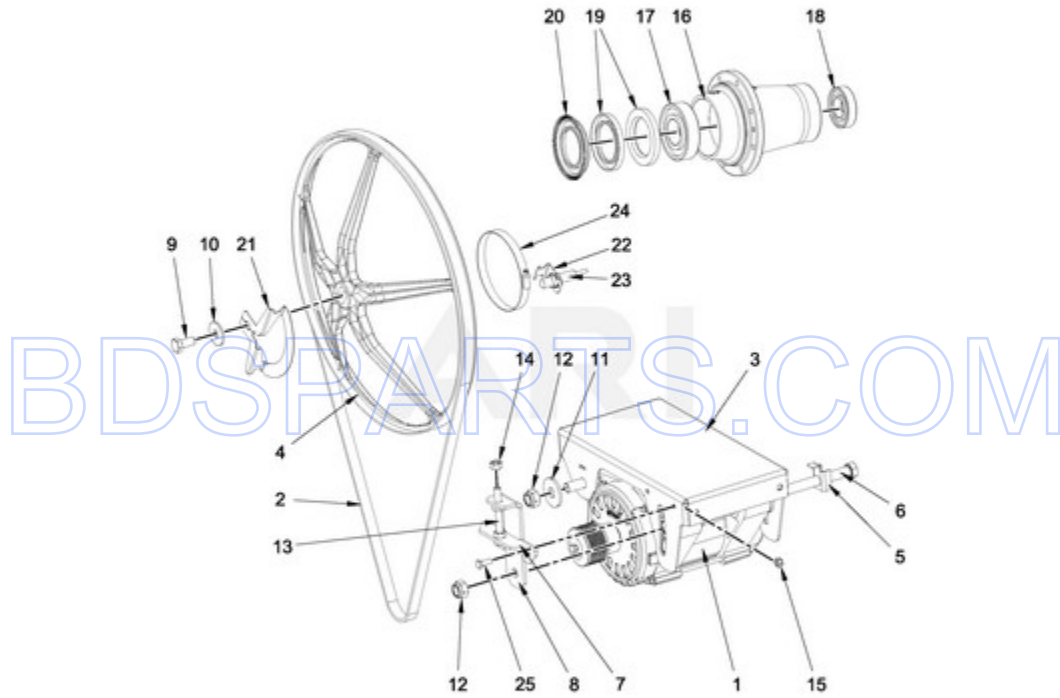

MXS25PDATS - 13 - DRIVE PARTS

DRIVE PARTS

03/17/2015

24

Part No. W10763455 Rev. A

Page design © 2004-2017 by ARI Network Services, Inc.

BDSPARTS.COM

Ref #	Part #	Description	Qty	Context	Note	MSRP
24	23001025	HOSE CLAMP (90-110)				
14	23001266	NUT M8				
15	23001310	NUT M6				
25	23002461	BOLT M6X16				
17	23003615	BEARING (6309)				
18	23004032	BEARING (6307)				
11	23004146	WASHER 12				
9	23002648	BOLT M10X20				
12	W10357141	NUT M12				
10	23004023	WASHER M10				
4	W10713992	PULLEY, DRUM				
19	W10714022	RING SEAL 65X100X10				
20	W10714025	RING SEAL 65X100/114X9/12				
21	W10747775	PLATE, SPEED SENSOR				
22	W10747779	BRACKET, SPEED SENSOR				
23	W10747780	SPEED SENSOR				
2	W10713981	BELT				
5	W10713995	LOCK, BOLT HEAD				
7	W10714001	TENSIONING BRACKET - RIGID				
8	W10714002	TENSIONING BRACKET - MOVABLE				
13	23004222	BOLT M8 X 70				
1	W10760685	MOTOR WITH PULLEY (1.1KW/230V/75HZ)				
3	W10713987	MOTOR BRACKET				
6	W10713998	BOLT M12X200				
16	W10714005	BEARING HOUSING