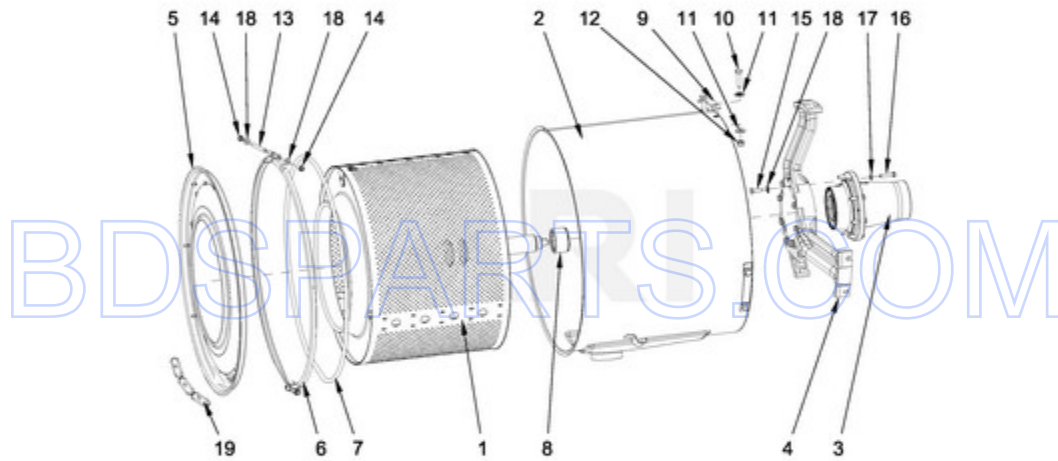

MXS25PDATS - 12 - DRUM AND TUB PARTS

DRUM AND TUB PARTS

Ref #	Part #	Description	Qty	Context	Note	MSRP
19	23001594	HEATING ELEMENT HOLE PLUG				
16	23003765	BOLT M8X35				
17	23003769	WASHER M8				
12	23001241	NUT M10				
14	23002487	NUT M8				
18	23001608	WASHER M8.4				
13	23002486	BOLT M8				
15	23003419	SCREW M8X24				
11	23002988	WASHER M10				
10	W10304863	BOLT M10X40				
8	W10713945	SEAL SLEEVE				
2	W10713387	OUTER TUB - COMPLETE				
4	W10713400	SUPPORT, TUB				
5	W10713407	FRONT TUB PANEL - COMPLETE				
6	W10713411	CLAMP - COMPLETE				
7	W10713414	SEAL D10-2100MM				
9	W10713948	BRACKET, CURVED				
1	W10713377	INNER BASKET - COMPLETE				
3	W10714046	TRUNNION - COMPLETE				

BDSPARTS.COM

BDSPARTS.COM