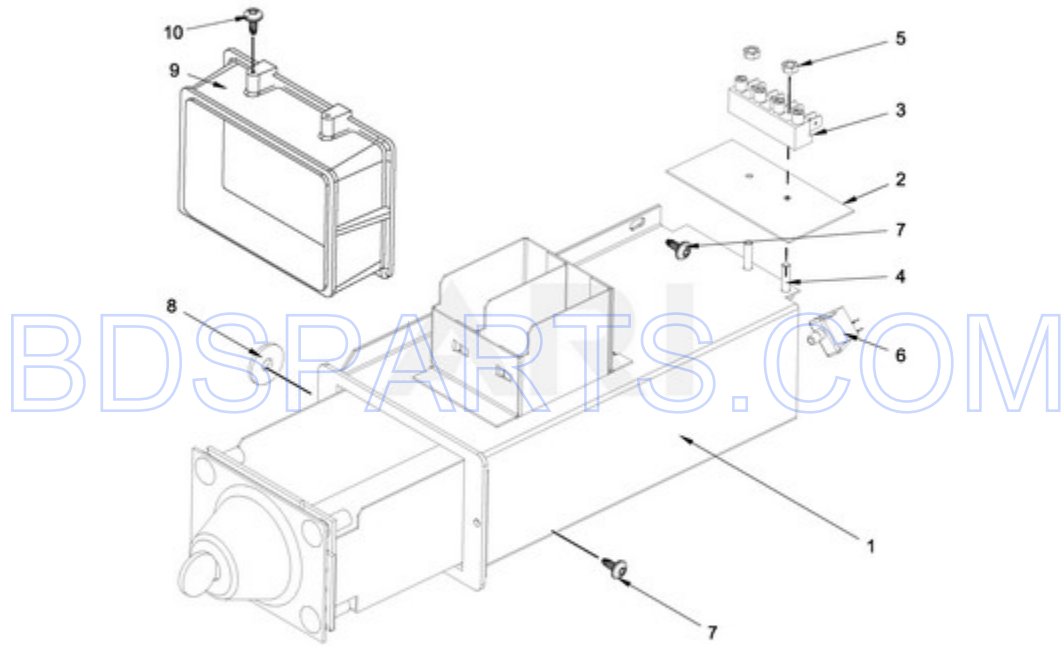

MXS25PDATS - 07 - COIN VAULT PARTS

COIN VAULT PARTS

03/17/2015

12

Part No. W10763455 Rev. A

Page design © 2004-2017 by ARI Network Services, Inc.

BDSPARTS.COM

Ref #	Part #	Description	Qty	Context	Note	MSRP
3	23001113	TERMINAL BLOCK				
2	23001115	TERMINAL BLOCK INSULATION				
5	23003666	NUT M4				
10	23003114	BOLT M4X8				
6	23003656	SWITCH, COIN BOX				
4	23004095	BOLT M4X16				
7	W10711800	SCREW 4X11				
9	W10712166	VAULT BEZEL				
8	W10431220	WASHER				
1	W10714944	COIN VAULT				

BDSPARTS.COM

BDSPARTS.COM