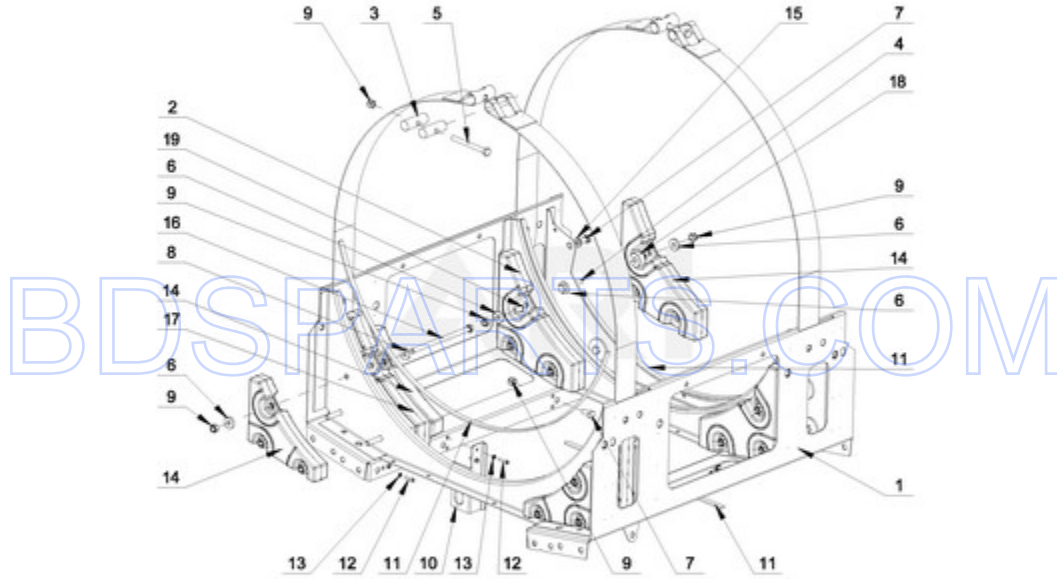

MXS25PDATS - 02 - UPPER FRAME PARTS

UPPER FRAME PARTS

03/17/2015

2

Part No. W10763455 Rev. A

Page design © 2004-2017 by ARI Network Services, Inc.

BDSPARTS.COM

Ref #	Part #	Description	Qty	Context	Note	MSRP
4	23001205	BOLT (M8 X 45)				
12	23002398	BOLT M4X16				
9	23001607	NUT M8				
15	23003769	WASHER M8				
7	23002475	BOLT M8X20				
13	23002950	WASHER, LOCK M4				
19	23004198	BOLT M8X50				
3	W10711702	COVER STRIP PIN				
5	23003064	BOLT M8X80				
11	W10711718	SELF-ADHESIVE FOAM SEAL				
2	W10711699	3.64KG WEIGHT				
6	W10711704	WASHER M8				
8	W10757107	SPACER				
10	W10711706	DETECTOR, OUT OF BALANCE				
14	W10711700	2.58KG WEIGHT				
16	23004222	BOLT M8 X 70				
1	W10711690	UPPER FRAME				
17	W10711698	4.50KG WEIGHT				
18	W10786490	SPACER				

MXS25PDATS - 03 - LOWER FRAME PARTS

LOWER FRAME PARTS

03/17/2015

4

Part No. W10763455 Rev. A

Page design © 2004-2017 by ARI Network Services, Inc.

BDSPARTS.COM

Ref #	Part #	Description	Qty	Context	Note	MSRP
10	23002398	BOLT M4X16				
14	23001607	NUT M8				
18	23001661	NUT M10				
13	23002475	BOLT M8X20				
23	23002958	NUT M3				
24	23003654	WASHER M3.2				
11	23002950	WASHER, LOCK M4				
25	23002865	WASHER, LOCK M4				
17	23001241	NUT M10				
19	23003935	NUT M20				
7	23004023	WASHER M10				
12	23003458	WASHER FOOT				
16	W10304863	BOLT M10X40				
26	W10711787	INSERT, RIVET				
27	W10711789	RIVET W/CRANK (4X16)				
4	W10711755	SPRING HOLDER (LEFT FRONT, RIGHT REAR)				
5	W10711758	SPRING HOLDER (RIGHT FRONT, LEFT REAR)				
8	W10711766	THREADED JOINT				
9	W10711768	ROLLER				
15	W10711778	BOLT M10X60				
20	W10711780	HOLDER, OUT OF BALANCE SWITCH				
21	W10711785	OUT OF BALANCE SWITCH				
22	W10711786	BOLT M3X25				
28	W10711790	OUT OF BALANCE SWITCH - COMPLETE				
1	W10711731	LOWER FRAME				
2	W10711737	SPRING (LEFT FRONT, RIGHT REAR)				
3	W10711749	SPRING (RIGHT FRONT, LEFT REAR)				
6	W10711763	DAMPER				