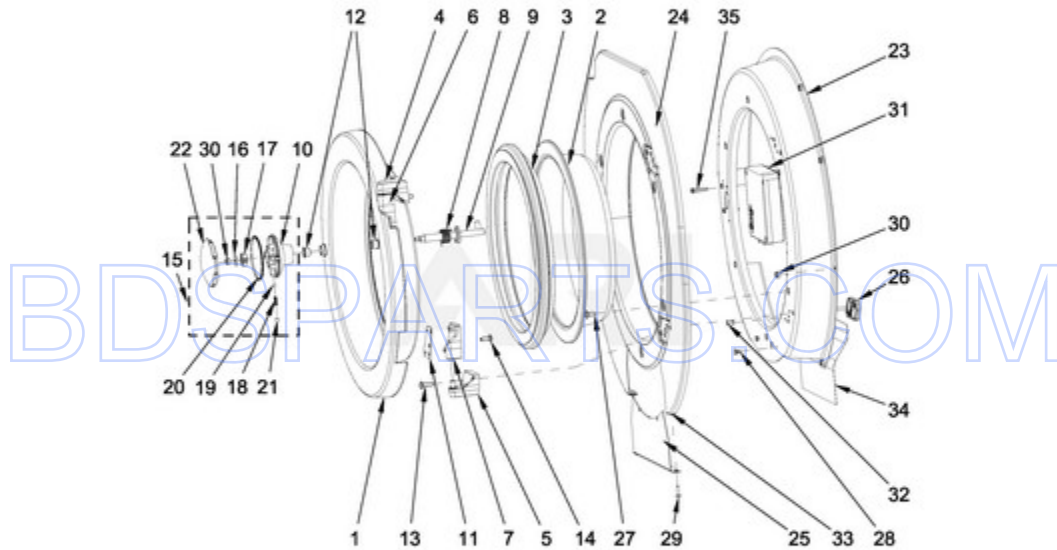

MXS25PDATS - 08 - DOOR PARTS

DOOR PARTS

Ref #	Part #	Description	Qty	Context	Note	MSRP
NI	N/P	FOLLOWING PARTS NOT ILLUSTRATED				
30	23001310	NUT M6				
29	23002398	BOLT M4X16				
16	23003012	WASHER M6				
33	23004093	RIVET BLIND NUT M4				
32	23002408	RIVET W/CRANK (4X12.5)				
4	W10712306	UPPER HINGE - FIXED				
5	W10712307	LOWER HINGE - FIXED				
6	W10712308	UPPER HINGE				
7	W10712309	LOWER HINGE				
8	W10712314	TORSION SPRING, HANDLE				
9	W10712315	LOCK SHAFT, HANDLE				
10	W10712316	INNER, HANDLE				
11	W10712317	WASHER, HINGE				
12	W10712318	CASING, LOCK SHAFT				
13	W10712319	BOLT M6X25				
14	W10712320	BOLT M6X16				
17	W10712323	LOCATING SEGMENT, HANDLE				
18	W10712328	COMPRESSION SPRING, HANDLE				
19	W10712344	HANDLE BALL				
20	W10712345	DISTINGUISHING RING (BLUE)				
21	W10712347	BOLT M6X6				
22	W10712351	COVER, HANDLE				
26	W10712366	HINGE SUPPORT				
27	W10712367	BOLT M6X14				
28	W10712368	PLASTIC PLUG				
35	W10712370	BOLT M5X25				
31	W10712373	DOOR LOCK				
15	W10712375	HANDLE COMPLETE				
NI	W10712376	WIRING HARNESS, DOOR LOCK				
1	W10712296	DOOR (GREY)				
2	W10712300	DOOR GLASS				
3	W10712304	DOOR SEAL				
23	W10712357	DOOR AND LOCK HOLDER COMPLETE				
25	W10712363	FRONT COVER OF HEATING ELEMENT				
20A	W10712346	DISTINGUISHING RING (RED)				
34	W10712369	PLASTIC DRIP SHIELD				

BDS PARTS.COM

BDS PARTS.COM