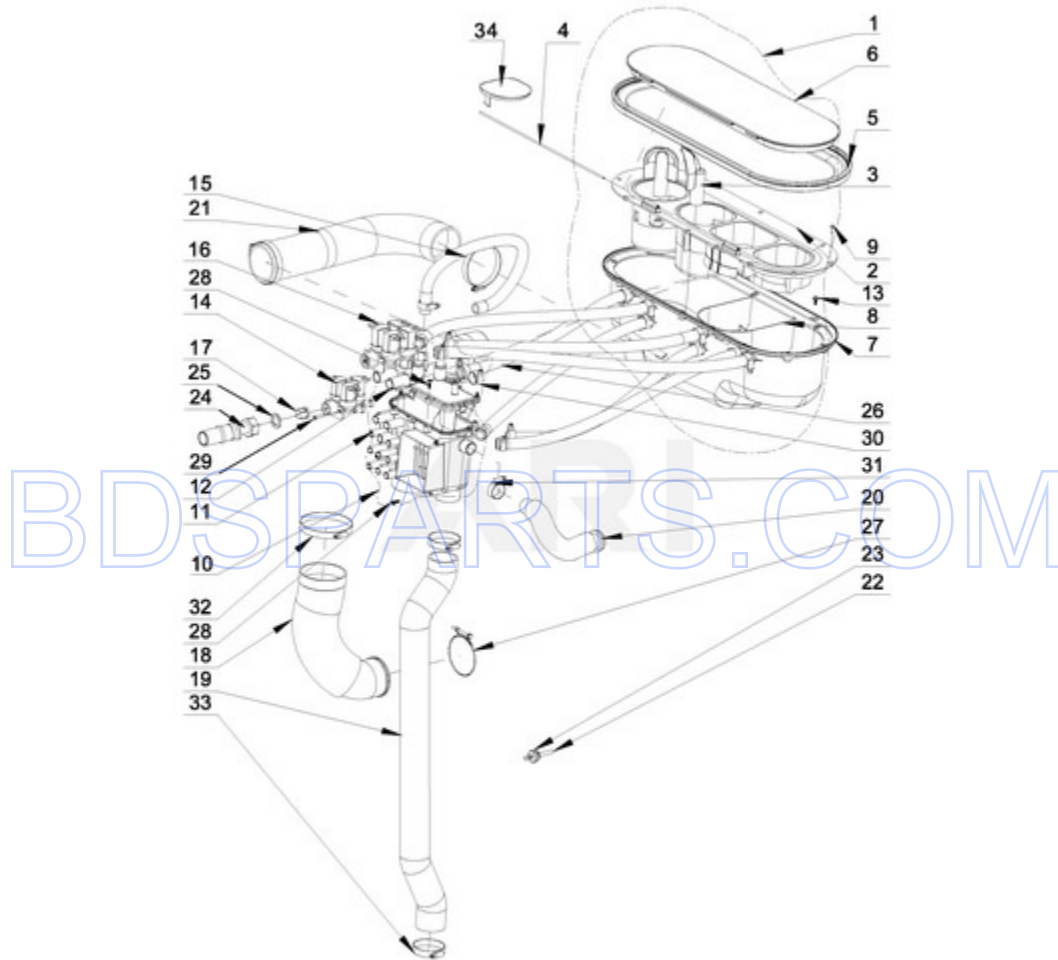

MXS25PDATS - 02 - UPPER FRAME PARTS

UPPER FRAME PARTS

03/17/2015

2

Part No. W10763455 Rev. A

Page design © 2004-2017 by ARI Network Services, Inc.

BDSPARTS.COM

Ref #	Part #	Description	Qty	Context	Note	MSRP
4	23001205	BOLT (M8 X 45)				
12	23002398	BOLT M4X16				
9	23001607	NUT M8				
15	23003769	WASHER M8				
7	23002475	BOLT M8X20				
13	23002950	WASHER, LOCK M4				
19	23004198	BOLT M8X50				
3	W10711702	COVER STRIP PIN				
5	23003064	BOLT M8X80				
11	W10711718	SELF-ADHESIVE FOAM SEAL				
2	W10711699	3.64KG WEIGHT				
6	W10711704	WASHER M8				
8	W10757107	SPACER				
10	W10711706	DETECTOR, OUT OF BALANCE				
14	W10711700	2.58KG WEIGHT				
16	23004222	BOLT M8 X 70				
1	W10711690	UPPER FRAME				
17	W10711698	4.50KG WEIGHT				
18	W10786490	SPACER				

BDS PARTS.COM

BDS PARTS.COM

Ref #	Part #	Description	Qty	Context	Note	MSRP
24	W10757824	FRONT PANEL				

BDSPARTS.COM

BDSPARTS.COM

MXS25PDATS - 09 - WATER INLET PARTS

WATER INLET PARTS

03/17/2015

MXS25PDATS - 12 - DRUM AND TUB PARTS

DRUM AND TUB PARTS

Ref #	Part #	Description	Qty	Context	Note	MSRP
19	23001594	HEATING ELEMENT HOLE PLUG				
16	23003765	BOLT M8X35				
17	23003769	WASHER M8				
12	23001241	NUT M10				
14	23002487	NUT M8				
18	23001608	WASHER M8.4				
13	23002486	BOLT M8				
15	23003419	SCREW M8X24				
11	23002988	WASHER M10				
10	W10304863	BOLT M10X40				
8	W10713945	SEAL SLEEVE				
2	W10713387	OUTER TUB - COMPLETE				
4	W10713400	SUPPORT, TUB				
5	W10713407	FRONT TUB PANEL - COMPLETE				
6	W10713411	CLAMP - COMPLETE				
7	W10713414	SEAL D10-2100MM				
9	W10713948	BRACKET, CURVED				
1	W10713377	INNER BASKET - COMPLETE				
3	W10714046	TRUNNION - COMPLETE				