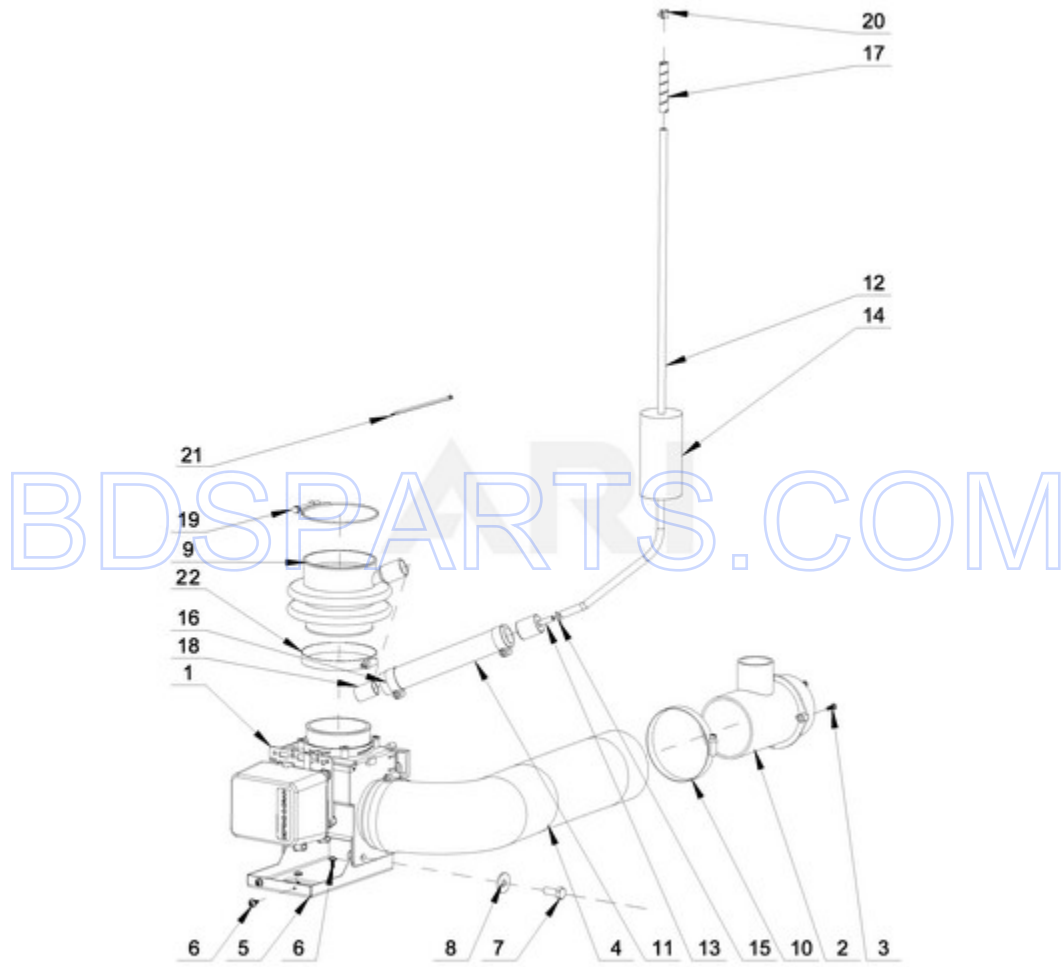

MXS25PDATS - 10 - DRAIN SYSTEM PARTS

DRAIN SYSTEM PARTS

03/17/2015

18

Part No. W10763455 Rev. A

Page design © 2004-2017 by ARI Network Services, Inc.

BDSPARTS.COM

Ref #	Part #	Description	Qty	Context	Note	MSRP
12	23001252	UPPER HOSE, PRESSURE SWITCH				
22	23001256	HOSE CLAMP (60-80)				
15	23001257	CLAMP, CORBIN (A5.5)				
10	23001258	HOSE CLAMP (70-90)				
13	23001260	PRESSURE SWITCH HOSE FITTING				
16	23001262	HOSE CLAMP (20-32)				
8	23002437	WASHER M8				
7	23002475	BOLT M8X20				
11	23001246	LOWER HOSE, PRESSURE SWITCH				
1B	W10357127	DRAIN VALVE (MOTOR ONLY)				
14	23004491	LARGER BUMPER				
6	W10711800	SCREW 4X11				
3	W10712718	BOLT 4X12				
1	W10712775	DRAIN VALVE - COMPLETE				
1A	W10712776	DRAIN VALVE (CHAMBER)				
2	W10712777	T-CONNECTOR				
4	W10712787	DRAIN ELBOW				
9	W10712797	HOSE (TUB TO PUMP)				
20	W10712806	SPRING CLAMP				
18	W10712804	HOSE INSERT				
17	W10712803	HOSE PROTECTOR				
21	W10657139	WIRE TIE (130 X 2.6MM)				
19	W10712805	HOSE CLAMP (82-90)				
5	W10712795	DRAIN VALVE HOLDER - COMPLETE