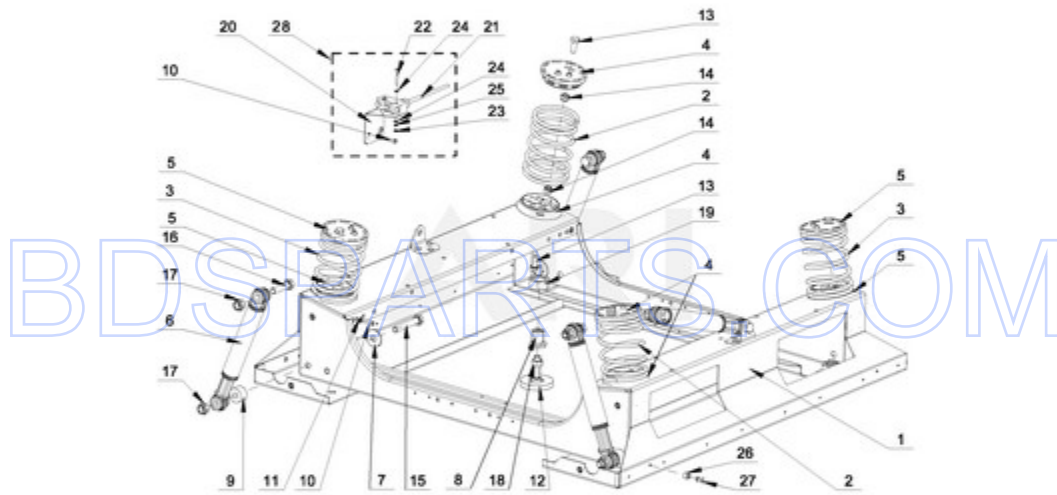

MXS25PDATS - 02 - UPPER FRAME PARTS

UPPER FRAME PARTS

03/17/2015

2

Part No. W10763455 Rev. A

Page design © 2004-2017 by ARI Network Services, Inc.

BDSPARTS.COM

Ref #	Part #	Description	Qty	Context	Note	MSRP
4	23001205	BOLT (M8 X 45)				
12	23002398	BOLT M4X16				
9	23001607	NUT M8				
15	23003769	WASHER M8				
7	23002475	BOLT M8X20				
13	23002950	WASHER, LOCK M4				
19	23004198	BOLT M8X50				
3	W10711702	COVER STRIP PIN				
5	23003064	BOLT M8X80				
11	W10711718	SELF-ADHESIVE FOAM SEAL				
2	W10711699	3.64KG WEIGHT				
6	W10711704	WASHER M8				
8	W10757107	SPACER				
10	W10711706	DETECTOR, OUT OF BALANCE				
14	W10711700	2.58KG WEIGHT				
16	23004222	BOLT M8 X 70				
1	W10711690	UPPER FRAME				
17	W10711698	4.50KG WEIGHT				
18	W10786490	SPACER				

MXS25PDATS - 03 - LOWER FRAME PARTS

LOWER FRAME PARTS

03/17/2015

4

Part No. W10763455 Rev. A

Page design © 2004-2017 by ARI Network Services, Inc.

BDSPARTS.COM

Ref #	Part #	Description	Qty	Context	Note	MSRP
10	23002398	BOLT M4X16				
14	23001607	NUT M8				
18	23001661	NUT M10				
13	23002475	BOLT M8X20				
23	23002958	NUT M3				
24	23003654	WASHER M3.2				
11	23002950	WASHER, LOCK M4				
25	23002865	WASHER, LOCK M4				
17	23001241	NUT M10				
19	23003935	NUT M20				
7	23004023	WASHER M10				
12	23003458	WASHER FOOT				
16	W10304863	BOLT M10X40				
26	W10711787	INSERT, RIVET				
27	W10711789	RIVET W/CRANK (4X16)				
4	W10711755	SPRING HOLDER (LEFT FRONT, RIGHT REAR)				
5	W10711758	SPRING HOLDER (RIGHT FRONT, LEFT REAR)				
8	W10711766	THREADED JOINT				
9	W10711768	ROLLER				
15	W10711778	BOLT M10X60				
20	W10711780	HOLDER, OUT OF BALANCE SWITCH				
21	W10711785	OUT OF BALANCE SWITCH				
22	W10711786	BOLT M3X25				
28	W10711790	OUT OF BALANCE SWITCH - COMPLETE				
1	W10711731	LOWER FRAME				
2	W10711737	SPRING (LEFT FRONT, RIGHT REAR)				
3	W10711749	SPRING (RIGHT FRONT, LEFT REAR)				
6	W10711763	DAMPER				