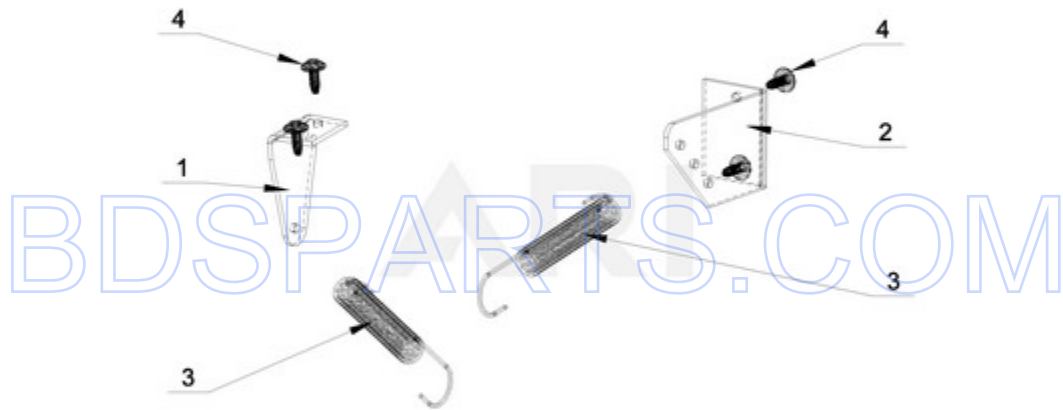

MXS25PDATS - 04 - STABILIZING SPRING PARTS

STABILIZING SPRING PARTS

Ref #	Part #	Description	Qty	Context Note	MSRP
4	W10711800	SCREW 4X11			
3	W10711799	SPRING			
1	W10711793	SPRING HOLDER - FRONT			
2	W10711795	SPRING HOLDER - REAR			

BDSPARTS.COM

BDSPARTS.COM