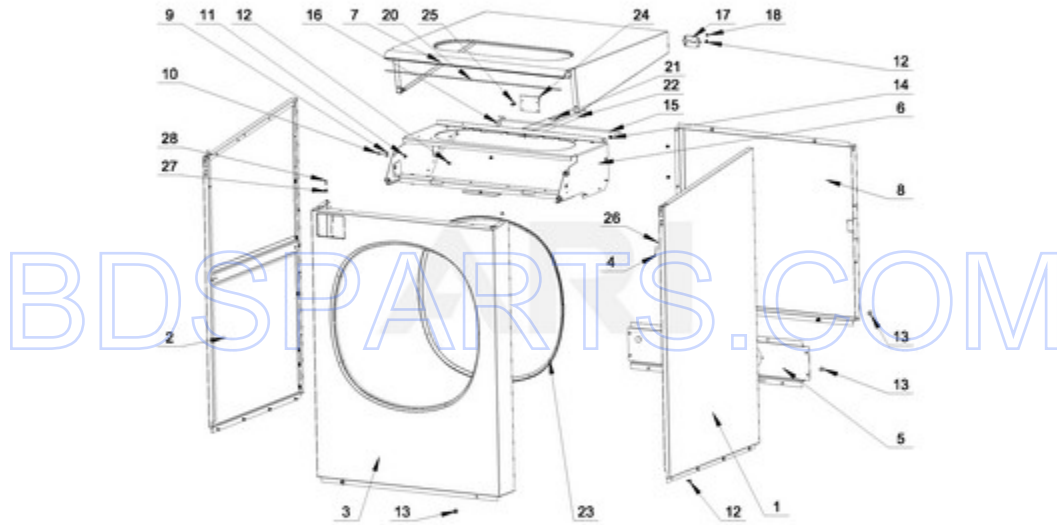

MXS25PDATS - 05 - CABINET PARTS

CABINET PARTS

03/17/2015

8

Part No. W10763455 Rev. A

Page design © 2004-2017 by ARI Network Services, Inc.

BDSPARTS.COM

Ref #	Part #	Description	Qty	Context	Note	MSRP
NI	N/P	FOLLOWING PARTS NOT ILLUSTRATED				
25	23001099	PC BOARD SOCKET				
11	23001310	NUT M6				
14	23002424	WASHER M6.4				
NI	23003666	PARTS FOR MAYTAG CONNECT 360 (NUT M4)				
9	23003012	WASHER M6				
17	23004103	HINGE				
26	23002950	WASHER, LOCK M4				
16	23002454	SELF STICKING CABLE CLIP				
20	W10286261	FOAM-SEAL				
19	23002167	GROMMET, RUBBER				
27	W10711787	INSERT, RIVET				
28	W10711789	RIVET W/CRANK (4X16)				
12	W10711800	SCREW 4X11				
24	W10712170	AUTO-UNLOCK MODULE				
21	W10712181	VELCRO FASTENER				
18	W10712165	RIVET W/CRANK (8X8)				
NI	W10712183	WIRING HARNESS, AUTO-UNLOCK MODULE				
NI	W10712243	PARTS FOR MAYTAG CONNECT 360 (BOLT M4X12)				
15	W10712164	PROP ROD				
4	W10712182	BOLT M4X25				
10	W10712161	BOLT M6X12				
13	W10712163	BOLT M6X16				
23	W10712169	EDGE PROTECTION				
1	W10712091	SIDE PANEL - RIGHT (PAINTED)				
1A	W10712093	SIDE PANEL - RIGHT (STAINLESS)				
2	W10712106	SIDE PANEL - LEFT (PAINTED)				
2A	W10712107	SIDE PANEL - LEFT (STAINLESS)				
3	W10712129	FRONT PANEL - COMPLETE (PD)				
5	W10712140	REAR COVER - LOWER, COMPLETE				
6	W10712146	PANEL HOLDER COMPLETE				
7	W10712150	TOP COVER - COMPLETE				
8	W10712159	REAR COVER				
22	W10712176	BRACKET, TOP COVER (REINFORCEMENT)