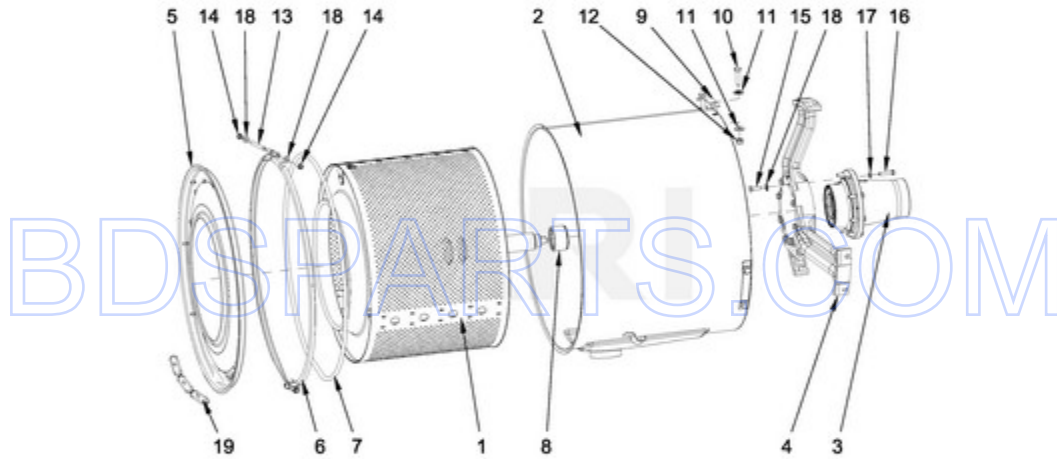

MXS25PNATS - 11 - DRUM AND TUB PARTS

DRUM AND TUB PARTS

Ref #	Part #	Description	Qty	Context	Note	MSRP
19	23001594	HEATING ELEMENT HOLE PLUG				
16	23003765	BOLT M8X35				
17	23003769	WASHER M8				
12	23001241	NUT M10				
14	23002487	NUT M8				
18	23001608	WASHER M8.4				
13	23002486	BOLT M8				
15	23003419	SCREW M8X24				
11	23002988	WASHER M10				
10	W10304863	BOLT M10X40				
8	W10713945	SEAL SLEEVE				
2	W10713387	OUTER TUB - COMPLETE				
4	W10713400	SUPPORT, TUB				
5	W10713407	FRONT TUB PANEL - COMPLETE				
6	W10713411	CLAMP - COMPLETE				
7	W10713414	SEAL D10-2100MM				
9	W10713948	BRACKET, CURVED				
1	W10713377	INNER BASKET - COMPLETE				
3	W10714046	TRUNNION - COMPLETE				

BDSPARTS.COM

BDSPARTS.COM