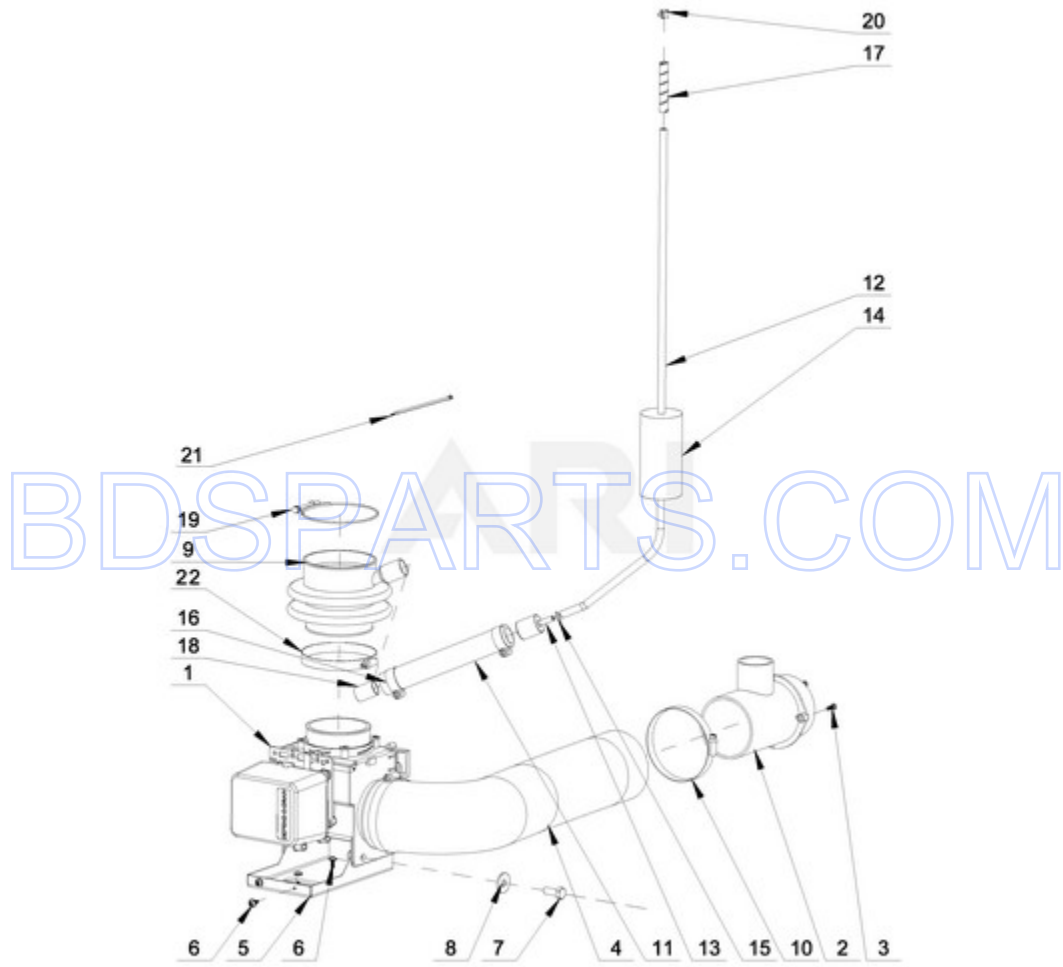

MXS25PNATS - 09 - DRAIN SYSTEM PARTS

DRAIN SYSTEM PARTS

03/23/2015

16

Part No. W10785050 Rev. A

Page design © 2004-2017 by ARI Network Services, Inc.

BDSPARTS.COM

Ref #	Part #	Description	Qty	Context	Note	MSRP
12	23001252	UPPER HOSE, PRESSURE SWITCH				
22	23001256	HOSE CLAMP (60-80)				
15	23001257	CLAMP, CORBIN (A5.5)				
10	23001258	HOSE CLAMP (70-90)				
13	23001260	PRESSURE SWITCH HOSE FITTING				
16	23001262	HOSE CLAMP (20-32)				
8	23002437	WASHER M8				
7	23002475	BOLT M8X20				
11	23001246	LOWER HOSE, PRESSURE SWITCH				
1B	W10357127	DRAIN VALVE (MOTOR ONLY)				
14	23004491	LARGER BUMPER				
6	W10711800	SCREW 4X11				
3	W10712718	BOLT 4X12				
1	W10712775	DRAIN VALVE - COMPLETE				
1A	W10712776	DRAIN VALVE (CHAMBER)				
2	W10712777	T-CONNECTOR				
4	W10712787	DRAIN ELBOW				
9	W10712797	HOSE (TUB TO PUMP)				
20	W10712806	SPRING CLAMP				
18	W10712804	HOSE INSERT				
17	W10712803	HOSE PROTECTOR				
21	W10657139	WIRE TIE (130 X 2.6MM)				
19	W10712805	HOSE CLAMP (82-90)				
5	W10712795	DRAIN VALVE HOLDER - COMPLETE