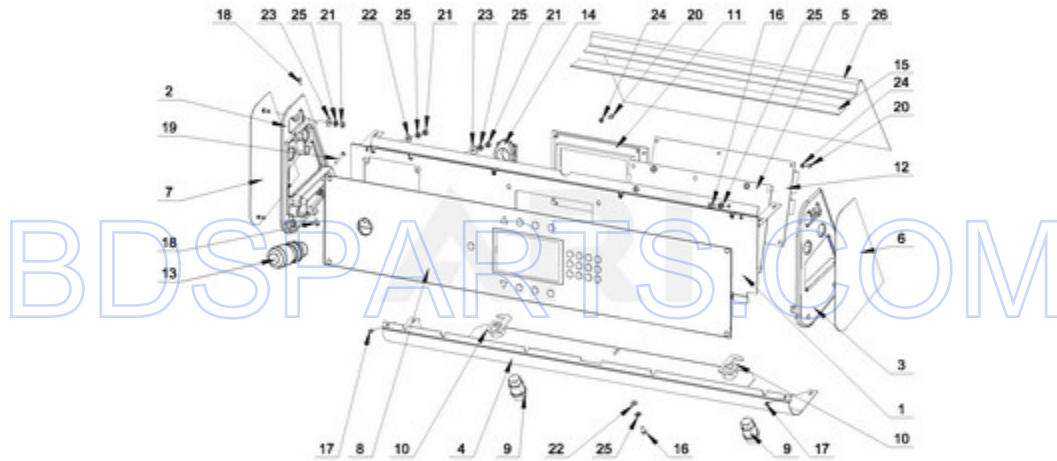

MXS25PNATS - 06 - CONTROL PANEL PARTS

CONTROL PANEL PARTS

Ref #	Part #	Description	Qty	Context	Note	MSRP
NI	N/P	FOLLOWING PARTS NOT ILLUSTRATED				
NI	N/P	FOLLOWING PARTS NOT ILLUSTRATED				
10	23001009	HOOK, LOCK				
17	23001468	BOLT M3X12				
23	23001545	WASHER M4				
20	23002869	BOLT M3X6				
21	23003666	NUT M4				
22	23002438	WASHER M4.3				
25	23002950	WASHER, LOCK M4				
24	23002865	WASHER, LOCK M4				
18	23004061	SCREW M3X8				
15	23004126	DOUBLE-SIDED TAPE				
NI	23004139	EMERGENCY STOP HARNESS (OPL)				
19	23002719	BOLT M3 X 20				
26	23002877	SHIELD, RAIN				
9	W10712231	LOCK				
16	W10712243	BOLT M4X12				
11	W10712233	DISPLAY BOARD - CPU				
12	W10712234	MAIN CONTROL BOARD MC7				
NI	W10712236	WIRING HARNESS, MAIN CONTROL TO DISPLAY BOARD				
13	W10712238	KNOB, EMERGENCY STOP				
14	W10712240	HOLDER, EMERGENCY STOP				
2	W10712210	SIDEBOARD - LEFT (PAINTED)				
3	W10712211	SIDEBOARD - RIGHT (PAINTED)				
6	W10712218	SIDEBOARD PANEL - RIGHT (STAINLESS)				
7	W10712219	SIDEBOARD PANEL - LEFT (STAINLESS)				
NI	W10761049	KEY				
1	W10712205	CONTROL PANEL BRACKET				
4	W10712213	LOWER TRIM				
5	W10712216	CONTROL BOARD BRACKET				
8	W10712222	USER INTERFACE FACIA/KEYPAD MC7 (PN)