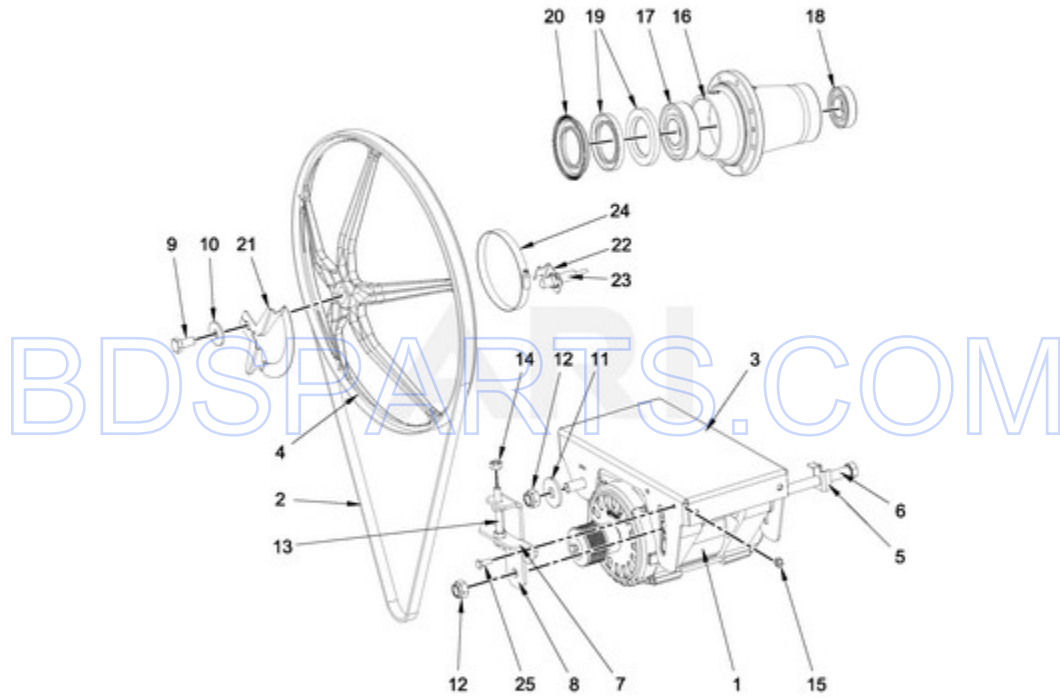

MXS25PNATS - 12 - DRIVE PARTS

DRIVE PARTS

03/23/2015

22

Part No. W10785050 Rev. A

Page design © 2004-2017 by ARI Network Services, Inc.

BDSPARTS.COM

Ref #	Part #	Description	Qty	Context	Note	MSRP
24	23001025	HOSE CLAMP (90-110)				
14	23001266	NUT M8				
15	23001310	NUT M6				
25	23002461	BOLT M6X16				
17	23003615	BEARING (6309)				
18	23004032	BEARING (6307)				
11	23004146	WASHER 12				
9	23002648	BOLT M10X20				
12	W10357141	NUT M12				
10	23004023	WASHER M10				
4	W10713992	PULLEY, DRUM				
19	W10714022	RING SEAL 65X100X10				
20	W10714025	RING SEAL 65X100/114X9/12				
21	W10747775	PLATE, SPEED SENSOR				
22	W10747779	BRACKET, SPEED SENSOR				
23	W10747780	SPEED SENSOR				
2	W10713981	BELT				
5	W10713995	LOCK, BOLT HEAD				
7	W10714001	TENSIONING BRACKET - RIGID				
8	W10714002	TENSIONING BRACKET - MOVABLE				
13	23004222	BOLT M8 X 70				
1	W10760685	MOTOR WITH PULLEY (1.1KW/230V/75HZ)				
3	W10713987	MOTOR BRACKET				
6	W10713998	BOLT M12X200				
16	W10714005	BEARING HOUSING