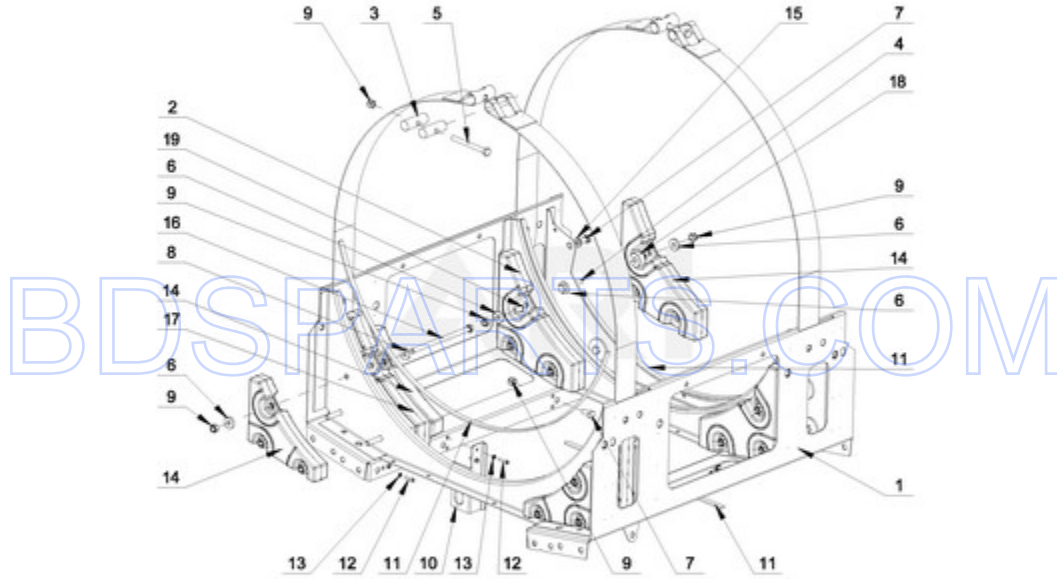

MXS25PNATS - 02 - UPPER FRAME PARTS

UPPER FRAME PARTS

Ref #	Part #	Description	Qty	Context	Note	MSRP
4	23001205	BOLT M8X45				
12	23002398	BOLT M4X16				
9	23001607	NUT M8				
15	23003769	WASHER M8				
7	23002475	BOLT M8X20				
13	23002950	WASHER, LOCK M4				
19	23004198	BOLT M8X50				
3	W10711702	COVER STRIP PIN				
5	23003064	BOLT M8X80				
11	W10711718	SELF-ADHESIVE FOAM SEAL				
2	W10711699	3.64KG WEIGHT				
6	W10711704	WASHER M8				
8	W10757107	SPACER				
10	W10711706	DETECTOR, OUT OF BALANCE				
14	W10711700	2.58KG WEIGHT				
16	23004222	BOLT M8X70				
1	W10711690	UPPER FRAME				
17	W10711698	4.50KG WEIGHT				
18	W10786490	SPACER				

MXS25PNATS - 03 - LOWER FRAME PARTS

LOWER FRAME PARTS

03/23/2015

4

Part No. W10785050 Rev. A

Page design © 2004-2017 by ARI Network Services, Inc.

BDSPARTS.COM

Ref #	Part #	Description	Qty	Context	Note	MSRP
10	23002398	BOLT M4X16				
14	23001607	NUT M8				
18	23001661	NUT M10				
13	23002475	BOLT M8X20				
23	23002958	NUT M3				
24	23003654	WASHER M3.2				
11	23002950	WASHER, LOCK M4				
25	23002865	WASHER, LOCK M4				
17	23001241	NUT M10				
19	23003935	NUT M20				
7	23004023	WASHER M10				
12	23003458	WASHER FOOT				
16	W10304863	BOLT M10X40				
26	W10711787	INSERT, RIVET				
27	W10711789	RIVET W/CRANK (4X16)				
4	W10711755	SPRING HOLDER (LEFT FRONT, RIGHT REAR)				
5	W10711758	SPRING HOLDER (RIGHT FRONT, LEFT REAR)				
8	W10711766	THREADED JOINT				
9	W10711768	ROLLER				
15	W10711778	BOLT M10X60				
20	W10711780	HOLDER, OUT OF BALANCE SWITCH				
21	W10711785	OUT OF BALANCE SWITCH				
22	W10711786	BOLT M3X25				
28	W10711790	OUT OF BALANCE SWITCH - COMPLETE				
1	W10711731	LOWER FRAME				
2	W10711737	SPRING (LEFT FRONT, RIGHT REAR)				
3	W10711749	SPRING (RIGHT FRONT, LEFT REAR)				
6	W10711763	DAMPER				