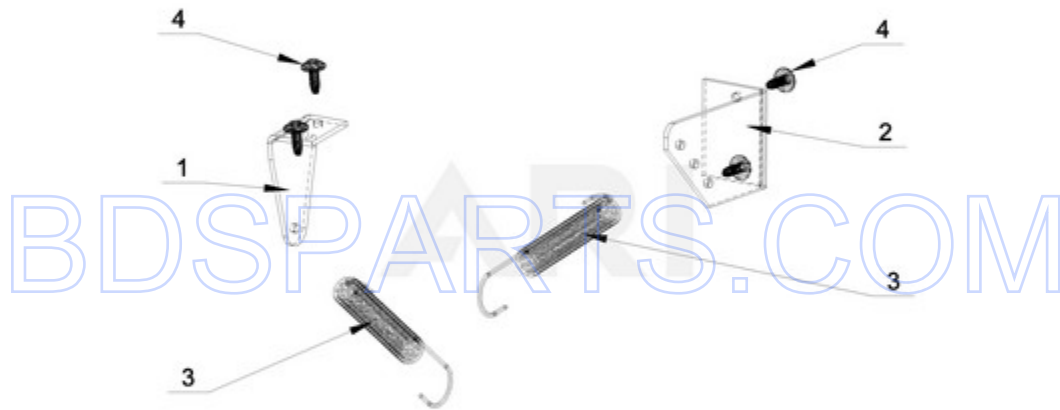

MXS25PNATS - 03 - LOWER FRAME PARTS

LOWER FRAME PARTS

03/23/2015

4

Part No. W10785050 Rev. A

Page design © 2004-2017 by ARI Network Services, Inc.

BDSPARTS.COM

Ref #	Part #	Description	Qty	Context	Note	MSRP
10	23002398	BOLT M4X16				
14	23001607	NUT M8				
18	23001661	NUT M10				
13	23002475	BOLT M8X20				
23	23002958	NUT M3				
24	23003654	WASHER M3.2				
11	23002950	WASHER, LOCK M4				
25	23002865	WASHER, LOCK M4				
17	23001241	NUT M10				
19	23003935	NUT M20				
7	23004023	WASHER M10				
12	23003458	WASHER FOOT				
16	W10304863	BOLT M10X40				
26	W10711787	INSERT, RIVET				
27	W10711789	RIVET W/CRANK (4X16)				
4	W10711755	SPRING HOLDER (LEFT FRONT, RIGHT REAR)				
5	W10711758	SPRING HOLDER (RIGHT FRONT, LEFT REAR)				
8	W10711766	THREADED JOINT				
9	W10711768	ROLLER				
15	W10711778	BOLT M10X60				
20	W10711780	HOLDER, OUT OF BALANCE SWITCH				
21	W10711785	OUT OF BALANCE SWITCH				
22	W10711786	BOLT M3X25				
28	W10711790	OUT OF BALANCE SWITCH - COMPLETE				
1	W10711731	LOWER FRAME				
2	W10711737	SPRING (LEFT FRONT, RIGHT REAR)				
3	W10711749	SPRING (RIGHT FRONT, LEFT REAR)				
6	W10711763	DAMPER				

MXS25PNATS - 04 - STABILIZING SPRING PARTS

STABILIZING SPRING PARTS

Ref #	Part #	Description	Qty	Context Note	MSRP
4	W10711800	SCREW 4X11			
3	W10711799	SPRING			
1	W10711793	SPRING HOLDER - FRONT			
2	W10711795	SPRING HOLDER - REAR			