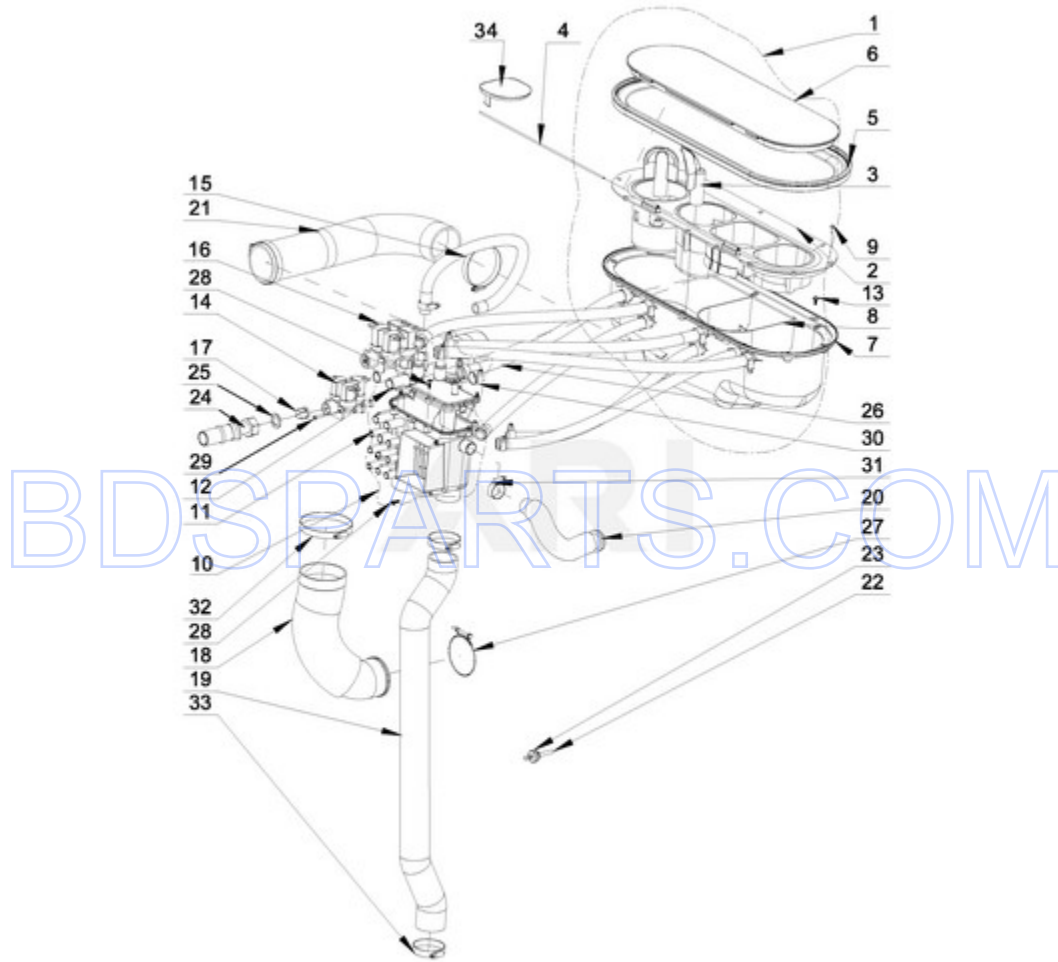

MXS25PNATS - 06 - CONTROL PANEL PARTS

CONTROL PANEL PARTS

Ref #	Part #	Description	Qty	Context	Note	MSRP
NI	N/P	FOLLOWING PARTS NOT ILLUSTRATED				
NI	N/P	FOLLOWING PARTS NOT ILLUSTRATED				
10	23001009	HOOK, LOCK				
17	23001468	BOLT M3X12				
23	23001545	WASHER M4				
20	23002869	BOLT M3X6				
21	23003666	NUT M4				
22	23002438	WASHER M4.3				
25	23002950	WASHER, LOCK M4				
24	23002865	WASHER, LOCK M4				
18	23004061	SCREW M3X8				
15	23004126	DOUBLE-SIDED TAPE				
NI	23004139	EMERGENCY STOP HARNESS (OPL)				
19	23002719	BOLT M3 X 20				
26	23002877	SHIELD, RAIN				
9	W10712231	LOCK				
16	W10712243	BOLT M4X12				
11	W10712233	DISPLAY BOARD - CPU				
12	W10712234	MAIN CONTROL BOARD MC7				
NI	W10712236	WIRING HARNESS, MAIN CONTROL TO DISPLAY BOARD				
13	W10712238	KNOB, EMERGENCY STOP				
14	W10712240	HOLDER, EMERGENCY STOP				
2	W10712210	SIDEBOARD - LEFT (PAINTED)				
3	W10712211	SIDEBOARD - RIGHT (PAINTED)				
6	W10712218	SIDEBOARD PANEL - RIGHT (STAINLESS)				
7	W10712219	SIDEBOARD PANEL - LEFT (STAINLESS)				
NI	W10761049	KEY				
1	W10712205	CONTROL PANEL BRACKET				
4	W10712213	LOWER TRIM				
5	W10712216	CONTROL BOARD BRACKET				
8	W10712222	USER INTERFACE FACIA/KEYPAD MC7 (PN)				

BDS PARTS.COM

BDS PARTS.COM

Ref #	Part #	Description	Qty	Context	Note	MSRP
24	W10757824	FRONT PANEL				

BDSPARTS.COM

BDSPARTS.COM

MXS25PNATS - 08 - WATER INLET PARTS

WATER INLET PARTS

03/23/2015