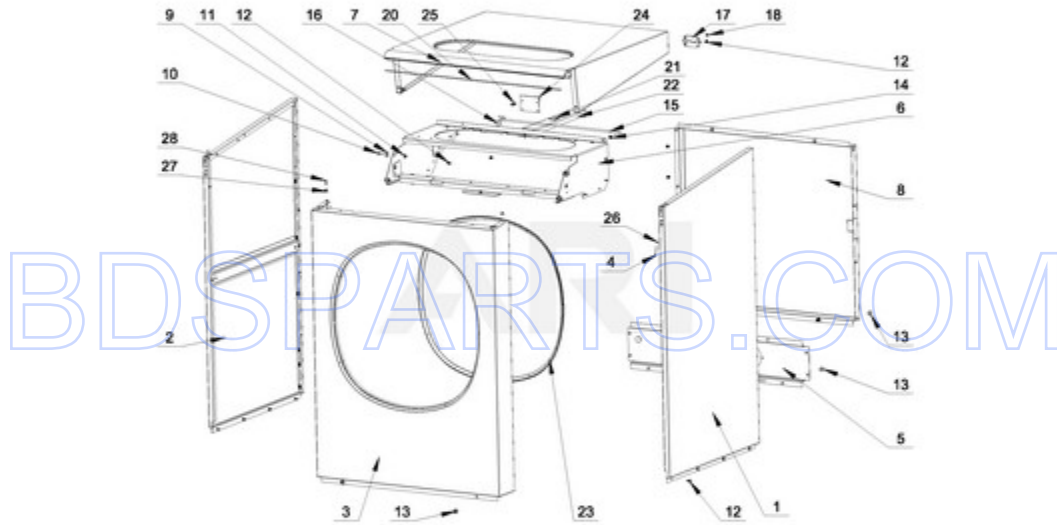

MXS25PNATS - 05 - CABINET PARTS

CABINET PARTS

03/23/2015

8

Part No. W10785050 Rev. A

Page design © 2004-2017 by ARI Network Services, Inc.

BDSPARTS.COM

Ref #	Part #	Description	Qty	Context	Note	MSRP
NI	N/P	FOLLOWING PARTS NOT ILLUSTRATED				
25	23001099	PC BOARD SOCKET				
11	23001310	NUT M6				
14	23002424	WASHER M6.4				
NI	23003666	PARTS FOR MAYTAG CONNECT 360 (NUT M4)				
9	23003012	WASHER M6				
17	23004103	HINGE				
26	23002950	WASHER, LOCK M4				
16	23002454	SELF STICKING CABLE CLIP				
20	W10286261	FOAM-SEAL				
19	23002167	GROMMET, RUBBER				
27	W10711787	INSERT, RIVET				
28	W10711789	RIVET W/CRANK (4X16)				
12	W10711800	SCREW 4X11				
24	W10712170	AUTO-UNLOCK MODULE				
21	W10712181	VELCRO FASTENER				
18	W10712165	RIVET W/CRANK (8X8)				
NI	W10712183	WIRING HARNESS, AUTO-UNLOCK MODULE				
NI	W10712243	PARTS FOR MAYTAG CONNECT 360 (BOLT M4X12)				
15	W10712164	PROP ROD				
4	W10712182	BOLT M4X25				
10	W10712161	BOLT M6X12				
23	W10712169	EDGE PROTECTION				
13	W10712162	BOLT M6X16				
1	W10712091	SIDE PANEL - RIGHT (PAINTED)				
1A	W10712093	SIDE PANEL - RIGHT (STAINLESS)				
2	W10712106	SIDE PANEL - LEFT (PAINTED)				
2A	W10712107	SIDE PANEL - LEFT (STAINLESS)				
5	W10712140	REAR COVER - LOWER, COMPLETE				
6	W10712146	PANEL HOLDER COMPLETE				
7	W10712150	TOP COVER - COMPLETE				
8	W10712159	REAR COVER				
22	W10712176	BRACKET, TOP COVER (REINFORCEMENT)				
3	W10712128	FRONT PANEL - COMPLETE (PN)