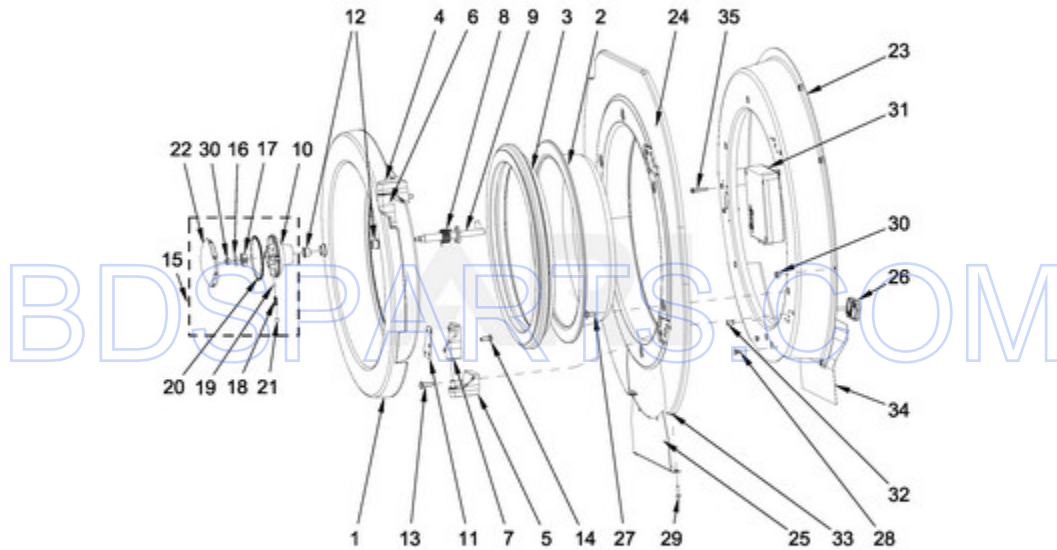

MXS25PNATS - 07 - DOOR PARTS

DOOR PARTS

03/23/2015

12

Part No. W10785050 Rev. A

Page design © 2004-2017 by ARI Network Services, Inc.

BDSPARTS.COM

Ref #	Part #	Description	Qty	Context	Note	MSRP
NI	N/P	FOLLOWING PARTS NOT ILLUSTRATED				
30	23001310	NUT M6				
29	23002398	BOLT M4X16				
16	23003012	WASHER M6				
33	23004093	RIVET BLIND NUT M4				
32	23002408	RIVET W/CRANK (4X12.5)				
4	W10712306	UPPER HINGE - FIXED				
5	W10712307	LOWER HINGE - FIXED				
6	W10712308	UPPER HINGE				
7	W10712309	LOWER HINGE				
8	W10712314	TORSION SPRING, HANDLE				
9	W10712315	LOCK SHAFT, HANDLE				
10	W10712316	INNER, HANDLE				
11	W10712317	WASHER, HINGE				
12	W10712318	CASING, LOCK SHAFT				
13	W10712319	BOLT M6X25				
14	W10712320	BOLT M6X16				
17	W10712323	LOCATING SEGMENT, HANDLE				
18	W10712328	COMPRESSION SPRING, HANDLE				
19	W10712344	HANDLE BALL				
20	W10712345	DISTINGUISHING RING (BLUE)				
21	W10712347	BOLT M6X6				
22	W10712351	COVER, HANDLE				
26	W10712366	HINGE SUPPORT				
27	W10712367	BOLT M6X14				
28	W10712368	PLASTIC PLUG				
35	W10712370	BOLT M5X25				
31	W10712373	DOOR LOCK				
15	W10712375	HANDLE COMPLETE				
NI	W10712376	WIRING HARNESS, DOOR LOCK				
1	W10712296	DOOR (GREY)				
2	W10712300	DOOR GLASS				
3	W10712304	DOOR SEAL				
23	W10712357	DOOR AND LOCK HOLDER COMPLETE				
25	W10712363	FRONT COVER OF HEATING ELEMENT				
20A	W10712346	DISTINGUISHING RING (RED)				
34	W10712369	PLASTIC DRIP SHIELD				

BDS PARTS.COM

BDS PARTS.COM