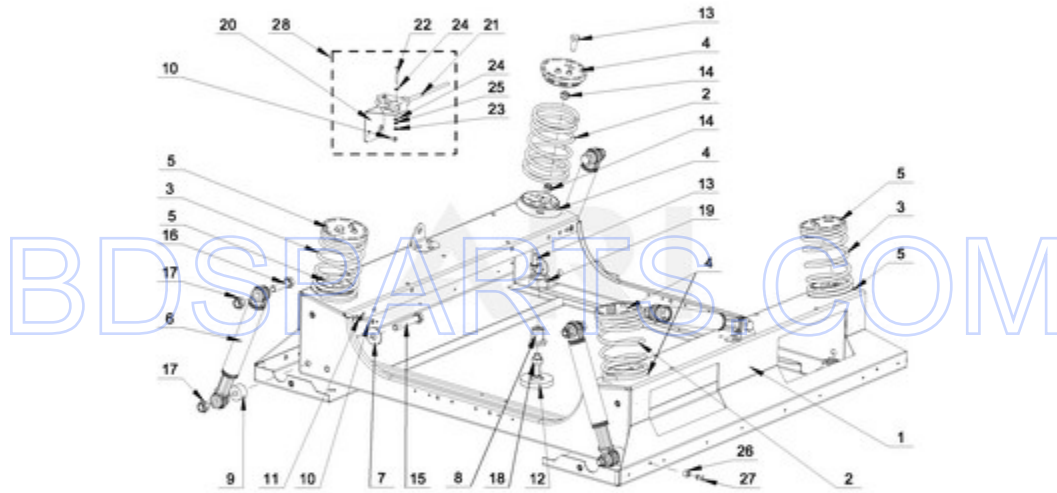

MXS25PNATS - 02 - UPPER FRAME PARTS

UPPER FRAME PARTS

Ref #	Part #	Description	Qty	Context	Note	MSRP
4	23001205	BOLT M8X45				
12	23002398	BOLT M4X16				
9	23001607	NUT M8				
15	23003769	WASHER M8				
7	23002475	BOLT M8X20				
13	23002950	WASHER, LOCK M4				
19	23004198	BOLT M8X50				
3	W10711702	COVER STRIP PIN				
5	23003064	BOLT M8X80				
11	W10711718	SELF-ADHESIVE FOAM SEAL				
2	W10711699	3.64KG WEIGHT				
6	W10711704	WASHER M8				
8	W10757107	SPACER				
10	W10711706	DETECTOR, OUT OF BALANCE				
14	W10711700	2.58KG WEIGHT				
16	23004222	BOLT M8X70				
1	W10711690	UPPER FRAME				
17	W10711698	4.50KG WEIGHT				
18	W10786490	SPACER				

MXS25PNATS - 03 - LOWER FRAME PARTS

LOWER FRAME PARTS

03/23/2015

4

Part No. W10785050 Rev. A

Page design © 2004-2017 by ARI Network Services, Inc.

BDSPARTS.COM

Ref #	Part #	Description	Qty	Context	Note	MSRP
10	23002398	BOLT M4X16				
14	23001607	NUT M8				
18	23001661	NUT M10				
13	23002475	BOLT M8X20				
23	23002958	NUT M3				
24	23003654	WASHER M3.2				
11	23002950	WASHER, LOCK M4				
25	23002865	WASHER, LOCK M4				
17	23001241	NUT M10				
19	23003935	NUT M20				
7	23004023	WASHER M10				
12	23003458	WASHER FOOT				
16	W10304863	BOLT M10X40				
26	W10711787	INSERT, RIVET				
27	W10711789	RIVET W/CRANK (4X16)				
4	W10711755	SPRING HOLDER (LEFT FRONT, RIGHT REAR)				
5	W10711758	SPRING HOLDER (RIGHT FRONT, LEFT REAR)				
8	W10711766	THREADED JOINT				
9	W10711768	ROLLER				
15	W10711778	BOLT M10X60				
20	W10711780	HOLDER, OUT OF BALANCE SWITCH				
21	W10711785	OUT OF BALANCE SWITCH				
22	W10711786	BOLT M3X25				
28	W10711790	OUT OF BALANCE SWITCH - COMPLETE				
1	W10711731	LOWER FRAME				
2	W10711737	SPRING (LEFT FRONT, RIGHT REAR)				
3	W10711749	SPRING (RIGHT FRONT, LEFT REAR)				
6	W10711763	DAMPER				