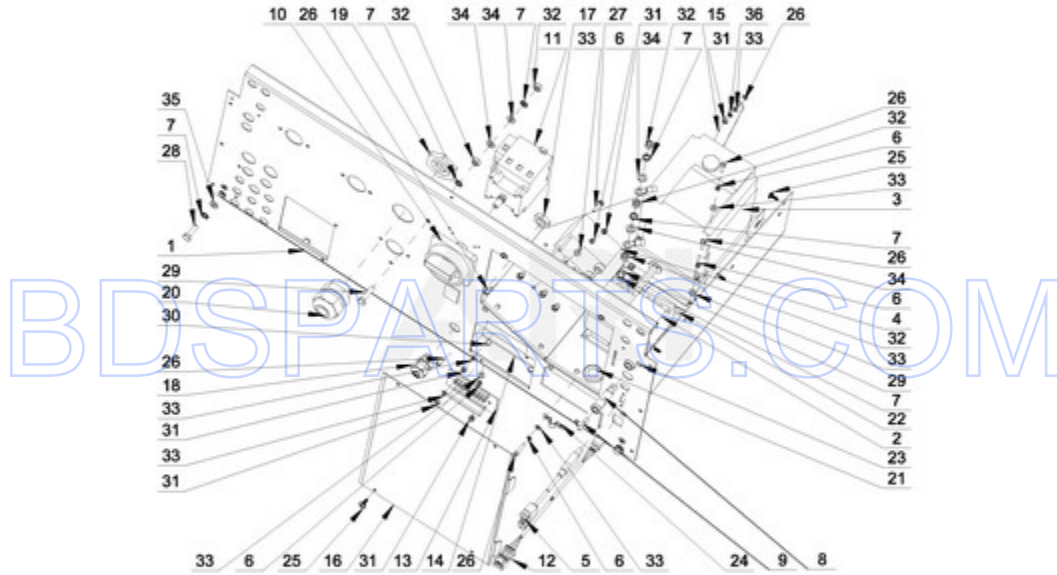

MXS25PNATS - 10 - REAR PANEL PARTS

REAR PANEL PARTS

Ref #	Part #	Description	Qty	Context	Note	MSRP
NI	N/P	FOLLOWING PARTS NOT ILLUSTRATED				
2	23003750	CONTACTOR LC1 D09M7				
26	23002398	BOLT M4X16				
29	23002806	BOLT M6X25				
8	23002210	FUSE HOLDER (6X32MM)				
28	23002462	BOLT M6X20				
32	23002651	NUT M6				
7	23002425	WASHER, LOCK M6				
34	23003767	WASHER M6.4				
35	23002424	WASHER M6.4				
31	23003666	NUT M4				
33	23002438	WASHER M4.3				
27	23004095	BOLT M4X16				
23	23002362	RIVET W/CRANK (4X7)				
3	W10415735	FREQUENCY INVERTER				
6	23002400	WASHER M4				
9	23003385	FUSE 1A 6X32				
30	23001682	BOLT M4X8				
10	23003497	MAIN SWITCH KNOB				
11	23003500	MAIN SWITCH 25A				
20	23004494	LARGE STRAIN RELIEF				
19	23004495	LARGE STRAIN RELIEF NUT				
18	23004396	SMALL STRAIN RELIEF M16				
17	23004398	SMALL STRAIN RELIEF NUT M16				
13	W10286355	LED BOARD MC5				
21	23001587	PROTECTION, RUBBER (15X2)				
25	W10711800	SCREW 4X11				
13A	W10665043	CABLE, PUMP RELAY BOARD TO LED TERMINAL				
12	W10713154	CABLE CONNECTOR, RS485				
5	W10713157	CABLE, USB - REAR PANEL CONNECTOR				
24	W10713152	CABLE CLAMP				
NI	W10713163	KIT, LIQUID SOAP SUPPLY CONNECTION				
4	W10713112	RFI FILTER				
3A	W10713109	CABLE, COMMUNICATION				
14	W10713133	LIQUID DETERGENT BOX				
15	W10713139	STRAP, INVERTER TRAY				