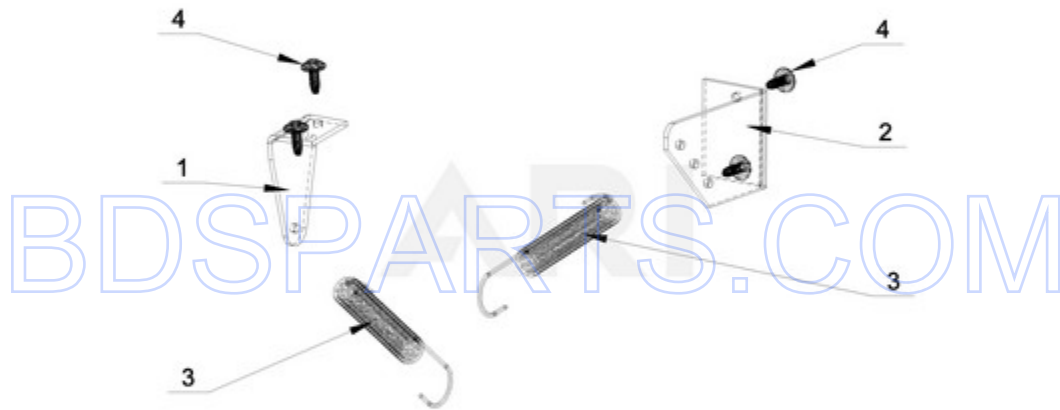

MXS30PDATS - 02 - UPPER FRAME PARTS

UPPER FRAME PARTS

Ref #	Part #	Description	Qty	Context	Note	MSRP
6	23001205	BOLT M8X45				
15	23002398	BOLT M4X16				
11	23001607	NUT M8				
10	23003769	WASHER M8				
9	23002475	BOLT M8X20				
16	23002950	WASHER, LOCK M4				
4	W10711702	COVER STRIP PIN				
7	23003064	BOLT M8X80				
13	W10711718	SELF-ADHESIVE FOAM SEAL				
17	W10711699	3.64KG WEIGHT				
8	W10711704	WASHER M8				
5	W10757107	SPACER				
12	W10711706	DETECTOR, OUT OF BALANCE				
3	W10711700	2.58KG WEIGHT				
2	W10711698	4.50KG WEIGHT				
1	W10711691	UPPER FRAME				
14	W10711728	BOLT M8X150				

MXS30PDATS - 03 - LOWER FRAME PARTS

LOWER FRAME PARTS

04/15/2015

4

Part No. W10785063 Rev. A

Page design © 2004-2017 by ARI Network Services, Inc.

BDSPARTS.COM

Ref #	Part #	Description	Qty	Context	Note	MSRP
10	23002398	BOLT M4X16				
14	23001607	NUT M8				
18	23001661	NUT M10				
13	23002475	BOLT M8X20				
23	23002958	NUT M3				
24	23003654	WASHER M3.2				
11	23002950	WASHER, LOCK M4				
25	23002865	WASHER, LOCK M4				
17	23001241	NUT M10				
19	23003935	NUT M20				
7	23004023	WASHER M10				
12	23003458	WASHER FOOT				
16	W10304863	BOLT M10X40				
26	W10711787	INSERT, RIVET				
27	W10711789	RIVET W/CRANK (4X16)				
4	W10711755	SPRING HOLDER (LEFT FRONT, RIGHT REAR)				
5	W10711758	SPRING HOLDER (RIGHT FRONT, LEFT REAR)				
29	W10711762	DAMPER				
8	W10711766	THREADED JOINT				
9	W10711768	ROLLER				
15	W10711778	BOLT M10X60				
20	W10711780	HOLDER, OUT OF BALANCE SWITCH				
21	W10711785	OUT OF BALANCE SWITCH				
22	W10711786	BOLT M3X25				
28	W10711790	OUT OF BALANCE SWITCH ? COMPLETE				
6	W10711763	DAMPER				
1	W10711732	LOWER FRAME				
2	W10711738	SPRING (LEFT FRONT, RIGHT REAR)				
3	W10711751	SPRING (RIGHT FRONT, LEFT REAR)				

STABILIZING SPRING PARTS

Ref #	Part #	Description	Qty	Context Note	MSRP
4	W10711800	SCREW 4X11			
3	W10711799	SPRING			
1	W10711793	SPRING HOLDER - FRONT			
2	W10711796	SPRING HOLDER - REAR			

BDSPARTS.COM