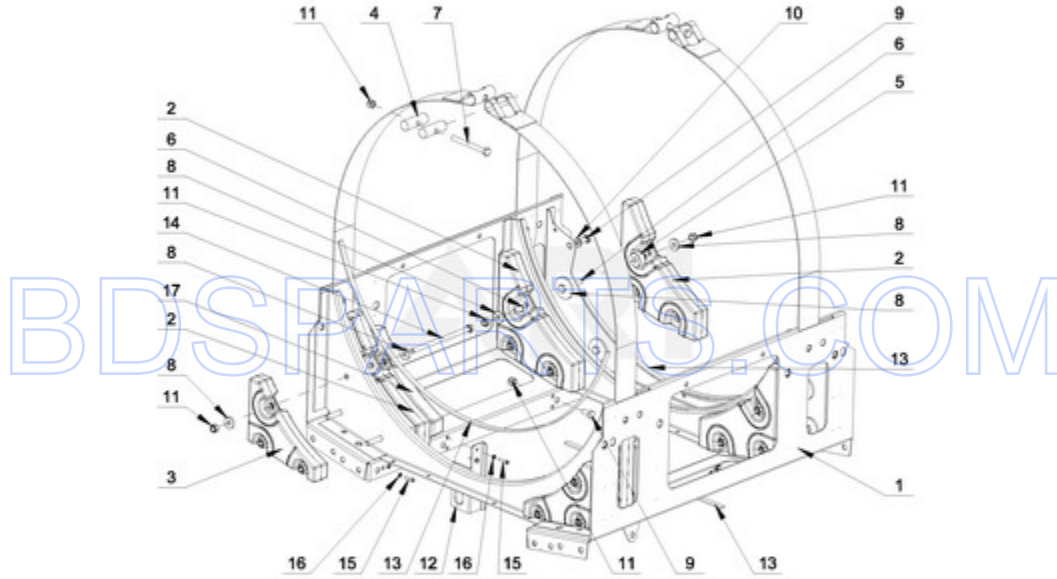

MXS30PDATS - 02 - UPPER FRAME PARTS

UPPER FRAME PARTS

Ref #	Part #	Description	Qty	Context	Note	MSRP
6	23001205	BOLT M8X45				
15	23002398	BOLT M4X16				
11	23001607	NUT M8				
10	23003769	WASHER M8				
9	23002475	BOLT M8X20				
16	23002950	WASHER, LOCK M4				
4	W10711702	COVER STRIP PIN				
7	23003064	BOLT M8X80				
13	W10711718	SELF-ADHESIVE FOAM SEAL				
17	W10711699	3.64KG WEIGHT				
8	W10711704	WASHER M8				
5	W10757107	SPACER				
12	W10711706	DETECTOR, OUT OF BALANCE				
3	W10711700	2.58KG WEIGHT				
2	W10711698	4.50KG WEIGHT				
1	W10711691	UPPER FRAME				
14	W10711728	BOLT M8X150				

MXS30PDATS - 03 - LOWER FRAME PARTS

LOWER FRAME PARTS

04/15/2015

4

Part No. W10785063 Rev. A

Page design © 2004-2017 by ARI Network Services, Inc.

BDSPARTS.COM

Ref #	Part #	Description	Qty	Context	Note	MSRP
10	23002398	BOLT M4X16				
14	23001607	NUT M8				
18	23001661	NUT M10				
13	23002475	BOLT M8X20				
23	23002958	NUT M3				
24	23003654	WASHER M3.2				
11	23002950	WASHER, LOCK M4				
25	23002865	WASHER, LOCK M4				
17	23001241	NUT M10				
19	23003935	NUT M20				
7	23004023	WASHER M10				
12	23003458	WASHER FOOT				
16	W10304863	BOLT M10X40				
26	W10711787	INSERT, RIVET				
27	W10711789	RIVET W/CRANK (4X16)				
4	W10711755	SPRING HOLDER (LEFT FRONT, RIGHT REAR)				
5	W10711758	SPRING HOLDER (RIGHT FRONT, LEFT REAR)				
29	W10711762	DAMPER				
8	W10711766	THREADED JOINT				
9	W10711768	ROLLER				
15	W10711778	BOLT M10X60				
20	W10711780	HOLDER, OUT OF BALANCE SWITCH				
21	W10711785	OUT OF BALANCE SWITCH				
22	W10711786	BOLT M3X25				
28	W10711790	OUT OF BALANCE SWITCH ? COMPLETE				
6	W10711763	DAMPER				
1	W10711732	LOWER FRAME				
2	W10711738	SPRING (LEFT FRONT, RIGHT REAR)				
3	W10711751	SPRING (RIGHT FRONT, LEFT REAR)				