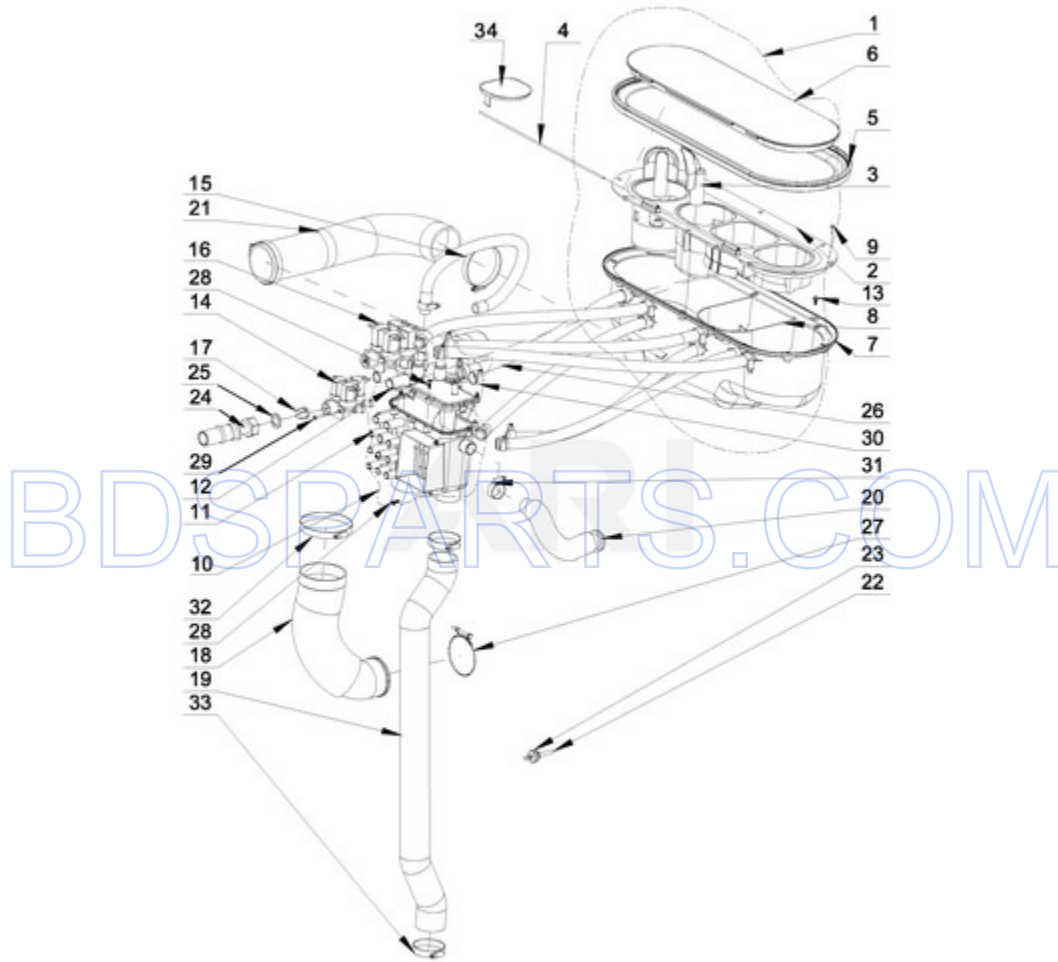

BDSPARTS.COM

BDSPARTS.COM

MXS30PDATS - 08 - DOOR PARTS

DOOR PARTS

Ref #	Part #	Description	Qty	Context	Note	MSRP
NI	N/P	FOLLOWING PARTS NOT ILLUSTRATED				
30	23001310	NUT M6				
29	23002398	BOLT M4X16				
16	23003012	WASHER M6				
33	23004093	RIVET BLIND NUT M4				
32	23002408	RIVET W/CRANK (4X12.5)				
4	W10712306	UPPER HINGE - FIXED				
5	W10712307	LOWER HINGE - FIXED				
6	W10712308	UPPER HINGE				
7	W10712309	LOWER HINGE				
8	W10712314	TORSION SPRING, HANDLE				
9	W10712315	LOCK SHAFT, HANDLE				
10	W10712316	INNER, HANDLE				
11	W10712317	WASHER, HINGE				
12	W10712318	CASING, LOCK SHAFT				
13	W10712319	BOLT M6X25				
14	W10712320	BOLT M6X16				
17	W10712323	LOCATING SEGMENT, HANDLE				
18	W10712328	COMPRESSION SPRING, HANDLE				
19	W10712344	HANDLE BALL				
20	W10712345	DISTINGUISHING RING (BLUE)				
21	W10712347	BOLT M6X6				
22	W10712351	COVER, HANDLE				
26	W10712366	HINGE SUPPORT				
27	W10712367	BOLT M6X14				
28	W10712368	PLASTIC PLUG				
35	W10712370	BOLT M5X25				
31	W10712373	DOOR LOCK				
15	W10712375	HANDLE COMPLETE				
NI	W10712376	WIRING HARNESS, DOOR LOCK				
1	W10712296	DOOR (GREY)				
2	W10712300	DOOR GLASS				
3	W10712304	DOOR SEAL				
23	W10712357	DOOR AND LOCK HOLDER COMPLETE				
25	W10712363	FRONT COVER OF HEATING ELEMENT				
20A	W10712346	DISTINGUISHING RING (RED)				
34	W10712369	PLASTIC DRIP SHIELD				

BDS PARTS.COM

BDS PARTS.COM

Ref #	Part #	Description	Qty	Context	Note	MSRP
24	W10757824	FRONT PANEL				

BDSPARTS.COM

BDSPARTS.COM

MXS30PDATS - 09 - WATER INLET PARTS

WATER INLET PARTS

04/15/2015