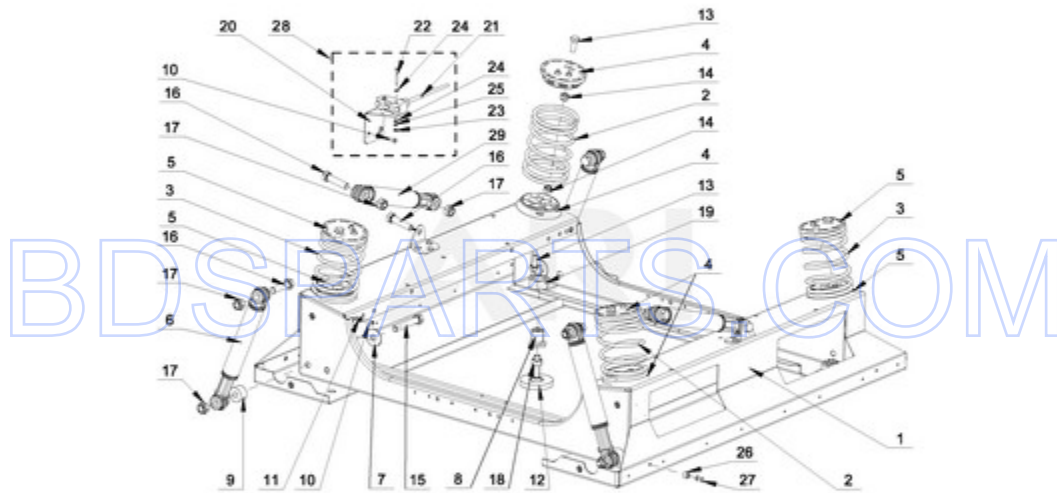

MXS30PDATS - 02 - UPPER FRAME PARTS

UPPER FRAME PARTS

Ref #	Part #	Description	Qty	Context	Note	MSRP
6	23001205	BOLT M8X45				
15	23002398	BOLT M4X16				
11	23001607	NUT M8				
10	23003769	WASHER M8				
9	23002475	BOLT M8X20				
16	23002950	WASHER, LOCK M4				
4	W10711702	COVER STRIP PIN				
7	23003064	BOLT M8X80				
13	W10711718	SELF-ADHESIVE FOAM SEAL				
17	W10711699	3.64KG WEIGHT				
8	W10711704	WASHER M8				
5	W10757107	SPACER				
12	W10711706	DETECTOR, OUT OF BALANCE				
3	W10711700	2.58KG WEIGHT				
2	W10711698	4.50KG WEIGHT				
1	W10711691	UPPER FRAME				
14	W10711728	BOLT M8X150				

MXS30PDATS - 03 - LOWER FRAME PARTS

LOWER FRAME PARTS

04/15/2015

4

Part No. W10785063 Rev. A

Page design © 2004-2017 by ARI Network Services, Inc.

BDSPARTS.COM

Ref #	Part #	Description	Qty	Context	Note	MSRP
10	23002398	BOLT M4X16				
14	23001607	NUT M8				
18	23001661	NUT M10				
13	23002475	BOLT M8X20				
23	23002958	NUT M3				
24	23003654	WASHER M3.2				
11	23002950	WASHER, LOCK M4				
25	23002865	WASHER, LOCK M4				
17	23001241	NUT M10				
19	23003935	NUT M20				
7	23004023	WASHER M10				
12	23003458	WASHER FOOT				
16	W10304863	BOLT M10X40				
26	W10711787	INSERT, RIVET				
27	W10711789	RIVET W/CRANK (4X16)				
4	W10711755	SPRING HOLDER (LEFT FRONT, RIGHT REAR)				
5	W10711758	SPRING HOLDER (RIGHT FRONT, LEFT REAR)				
29	W10711762	DAMPER				
8	W10711766	THREADED JOINT				
9	W10711768	ROLLER				
15	W10711778	BOLT M10X60				
20	W10711780	HOLDER, OUT OF BALANCE SWITCH				
21	W10711785	OUT OF BALANCE SWITCH				
22	W10711786	BOLT M3X25				
28	W10711790	OUT OF BALANCE SWITCH ? COMPLETE				
6	W10711763	DAMPER				
1	W10711732	LOWER FRAME				
2	W10711738	SPRING (LEFT FRONT, RIGHT REAR)				
3	W10711751	SPRING (RIGHT FRONT, LEFT REAR)				