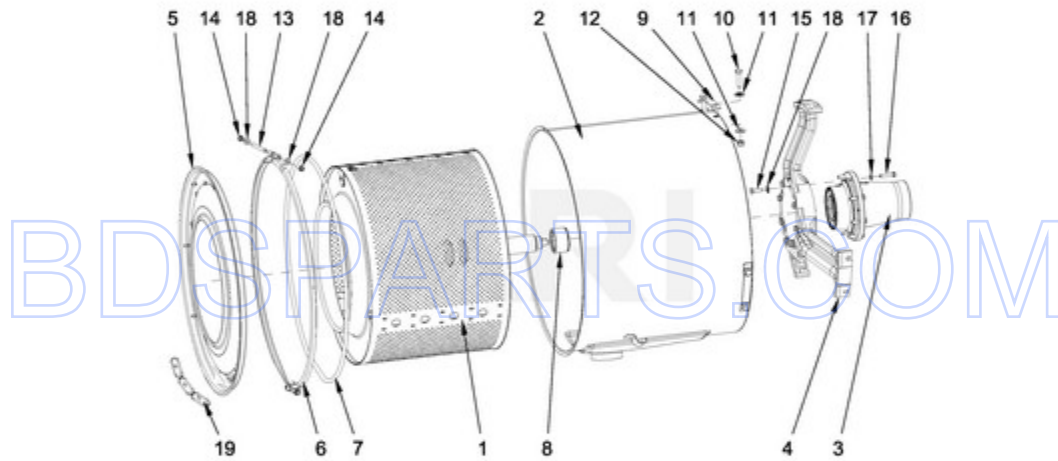

MXS30PDATS - 12 - DRUM AND TUB PARTS

DRUM AND TUB PARTS

Ref #	Part #	Description	Qty	Context	Note	MSRP
19	23001594	HEATING ELEMENT HOLE PLUG				
16	23003765	BOLT M8X35				
17	23003769	WASHER M8				
12	23001241	NUT M10				
14	23002487	NUT M8				
18	23001608	WASHER M8.4				
13	23002486	BOLT M8				
15	23003419	SCREW M8X24				
11	23002988	WASHER M10				
10	W10304863	BOLT M10X40				
8	W10713945	SEAL SLEEVE				
4	W10713400	SUPPORT, TUB				
5	W10713407	FRONT TUB PANEL ? COMPLETE				
6	W10713411	CLAMP - COMPLETE				
7	W10713414	SEAL D10-2100MM				
9	W10713948	BRACKET, CURVED				
2	W10713389	OUTER TUB - COMPLETE				
1	W10713378	INNER BASKET - COMPLETE				
3	W10714047	TRUNNION - COMPLETE