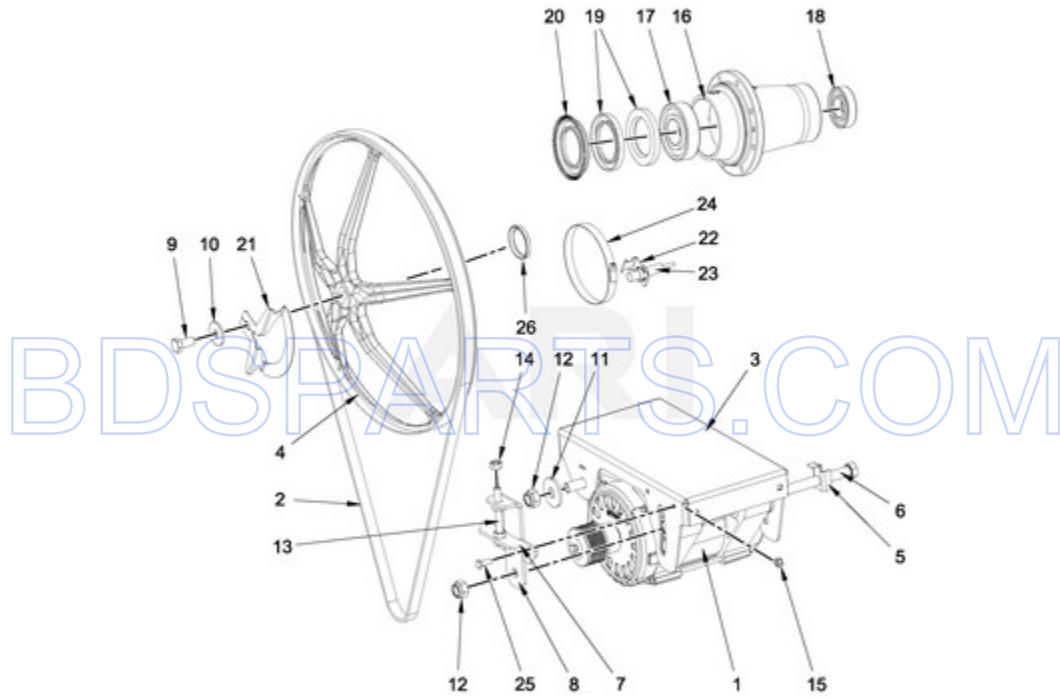

MXS30PDATS - 13 - DRIVE PARTS

DRIVE PARTS

04/15/2015

24

Part No. W10785063 Rev. A

Page design © 2004-2017 by ARI Network Services, Inc.

BDSPARTS.COM

Ref #	Part #	Description	Qty	Context	Note	MSRP
14	23001266	NUT M8				
15	23001310	NUT M6				
25	23002461	BOLT M6X16				
4	23004308	V-PULLEY DRUM				
17	23003615	BEARING (6309)				
11	23004146	WASHER 12				
9	23002648	BOLT M10X20				
12	W10357141	NUT M12				
10	23004023	WASHER M10				
19	W10714022	RING SEAL 65X100X10				
20	W10714025	RING SEAL 65X100/114X9/12				
21	W10747775	PLATE, SPEED SENSOR				
22	W10747779	BRACKET, SPEED SENSOR				
23	W10747780	SPEED SENSOR				
2	W10713981	BELT				
24	W10748073	HOSE CLAMP (100-120)				
6	W10713999	BOLT M12X220				
5	W10713995	LOCK, BOLT HEAD				
7	W10714001	TENSIONING BRACKET ? RIGID				
8	W10714002	TENSIONING BRACKET ? MOVABLE				
13	23004222	BOLT M8X70				
1	W10760688	MOTOR WITH PULLEY (1.5KW/230V/75HZ)				
3	W10713989	MOTOR BRACKET				
16	W10714015	BEARING HOUSING				
18	W10714017	BEARING (6308)				
26	W10713996	PULLEY RING