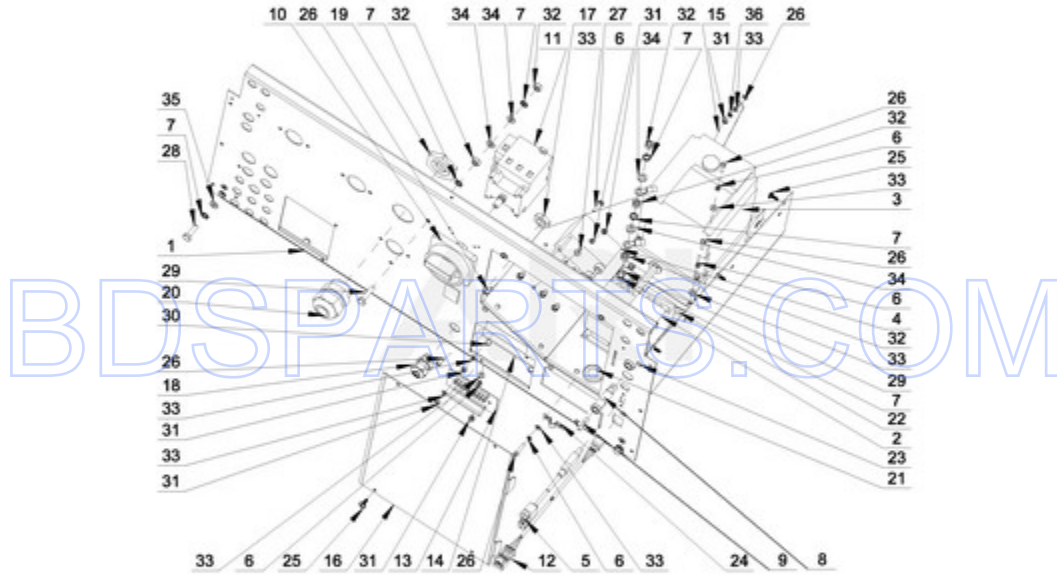

MXS30PDATS - 11 - REAR PANEL PARTS

REAR PANEL PARTS

Ref #	Part #	Description	Qty	Context	Note	MSRP
NI	N/P	FOLLOWING PARTS NOT ILLUSTRATED				
2	23003750	CONTACTOR LC1 D09M7				
26	23002398	BOLT M4X16				
29	23002806	BOLT M6X25				
8	23002210	FUSE HOLDER (6X32MM)				
28	23002462	BOLT M6X20				
32	23002651	NUT M6				
7	23002425	WASHER, LOCK M6				
34	23003767	WASHER M6.4				
35	23002424	WASHER M6.4				
31	23003666	NUT M4				
33	23002438	WASHER M4.3				
27	23004095	BOLT M4X16				
23	23002362	RIVET W/CRANK (4X7)				
3	W10415735	FREQUENCY INVERTER				
6	23002400	WASHER M4				
9	23003385	FUSE 1A 6X32				
30	23001682	BOLT M4X8				
10	23003497	MAIN SWITCH KNOB				
11	23003500	MAIN SWITCH 25A				
20	23004494	LARGE STRAIN RELIEF				
19	23004495	LARGE STRAIN RELIEF NUT				
18	23004396	SMALL STRAIN RELIEF M16				
17	23004398	SMALL STRAIN RELIEF NUT M16				
13	W10286355	LED BOARD MC5				
21	23001587	PROTECTION, RUBBER (15X2)				
25	W10711800	SCREW 4X11				
13A	W10665043	CABLE, PUMP RELAY BOARD TO LED TERMINAL				
12	W10713154	CABLE CONNECTOR, RS485				
5	W10713157	CABLE, USB ? REAR PANEL CONNECTOR				
24	W10713152	CABLE CLAMP				
NI	W10713163	KIT, LIQUID SOAP SUPPLY CONNECTION				
4	W10713112	RFI FILTER				
3A	W10713109	CABLE, COMMUNICATION				
14	W10713133	LIQUID DETERGENT BOX				
16	W10713150	REAR PANEL LID