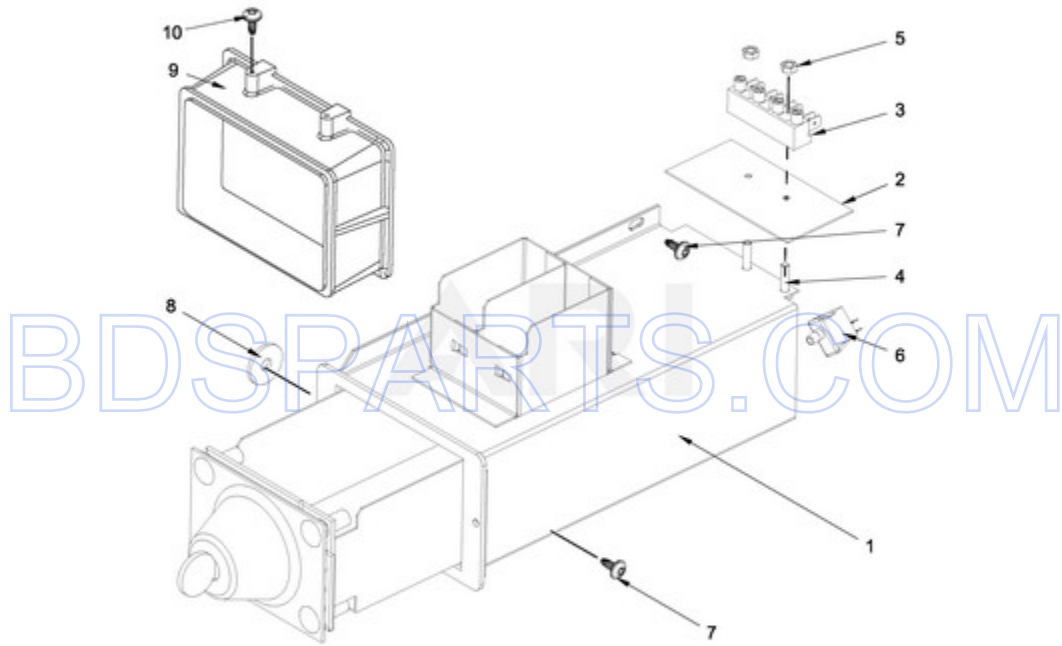

MXS30PDATS - 06 - CONTROL PANEL PARTS

CONTROL PANEL PARTS

04/15/2015

10

Part No. W10785063 Rev. A

Page design © 2004-2017 by ARI Network Services, Inc.

BDSPARTS.COM

Ref #	Part #	Description	Qty	Context	Note	MSRP
NI	N/P	FOLLOWING PARTS NOT ILLUSTRATED				
NI	N/P	FOLLOWING PARTS NOT ILLUSTRATED				
10	23001009	HOOK, LOCK				
17	23001468	BOLT M3X12				
23	23001545	WASHER M4				
20	23002869	BOLT M3X6				
21	23003666	NUT M4				
22	23002438	WASHER M4.3				
25	23002950	WASHER, LOCK M4				
24	23002865	WASHER, LOCK M4				
18	23004061	SCREW M3X8				
15	23004126	DOUBLE-SIDED TAPE				
19	23002719	BOLT M3 X 20				
14	23002877	SHIELD, RAIN				
9	W10712231	LOCK				
16	W10712243	BOLT M4X12				
13	W10712245	COIN DROP (.25 CENT)				
11	W10712233	DISPLAY BOARD - CPU				
12	W10712234	MAIN CONTROL BOARD MC7				
NI	W10712236	WIRING HARNESS, MAIN CONTROL TO DISPLAY BOARD				
2	W10712210	SIDEBOARD ? LEFT (PAINTED)				
3	W10712211	SIDEBOARD ? RIGHT (PAINTED)				
6	W10712218	SIDEBOARD PANEL ? RIGHT (STAINLESS)				
7	W10712219	SIDEBOARD PANEL ? LEFT (STAINLESS)				
NI	W10761049	KEY				
NI	W10286299	EMERGENCY STOP INTERCONNECTION				
1	W10712205	CONTROL PANEL BRACKET				
4	W10712213	LOWER TRIM				
5	W10712216	CONTROL BOARD BRACKET				
8	W10712224	USER INTERFACE FACIA/KEYPAD MC7 (PD)				

MXS30PDATS - 07 - COIN VAULT PARTS

COIN VAULT PARTS

04/15/2015

12

Part No. W10785063 Rev. A

Page design © 2004-2017 by ARI Network Services, Inc.

BDSPARTS.COM

Ref #	Part #	Description	Qty	Context	Note	MSRP
3	23001113	TERMINAL BLOCK				
2	23001115	TERMINAL BLOCK INSULATION				
5	23003666	NUT M4				
10	23003114	BOLT M4X8				
6	23003656	SWITCH, COIN BOX				
4	23004095	BOLT M4X16				
7	W10711800	SCREW 4X11				
9	W10712166	VAULT BEZEL				
8	W10431220	WASHER				
1	W10714944	COIN VAULT				