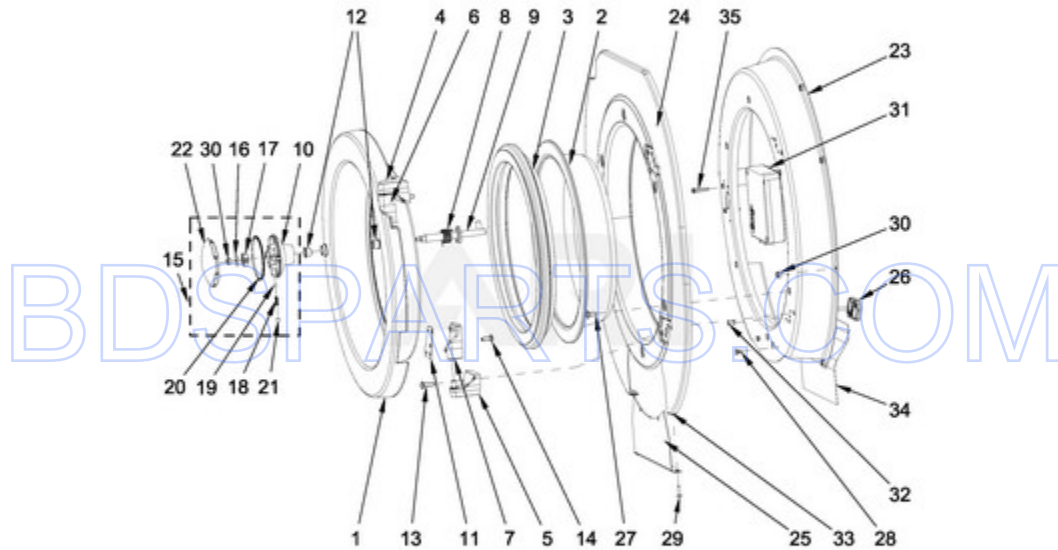

MXS30PDATS - 08 - DOOR PARTS

DOOR PARTS

Ref #	Part #	Description	Qty	Context	Note	MSRP
NI	N/P	FOLLOWING PARTS NOT ILLUSTRATED				
30	23001310	NUT M6				
29	23002398	BOLT M4X16				
16	23003012	WASHER M6				
33	23004093	RIVET BLIND NUT M4				
32	23002408	RIVET W/CRANK (4X12.5)				
4	W10712306	UPPER HINGE - FIXED				
5	W10712307	LOWER HINGE - FIXED				
6	W10712308	UPPER HINGE				
7	W10712309	LOWER HINGE				
8	W10712314	TORSION SPRING, HANDLE				
9	W10712315	LOCK SHAFT, HANDLE				
10	W10712316	INNER, HANDLE				
11	W10712317	WASHER, HINGE				
12	W10712318	CASING, LOCK SHAFT				
13	W10712319	BOLT M6X25				
14	W10712320	BOLT M6X16				
17	W10712323	LOCATING SEGMENT, HANDLE				
18	W10712328	COMPRESSION SPRING, HANDLE				
19	W10712344	HANDLE BALL				
20	W10712345	DISTINGUISHING RING (BLUE)				
21	W10712347	BOLT M6X6				
22	W10712351	COVER, HANDLE				
26	W10712366	HINGE SUPPORT				
27	W10712367	BOLT M6X14				
28	W10712368	PLASTIC PLUG				
35	W10712370	BOLT M5X25				
31	W10712373	DOOR LOCK				
15	W10712375	HANDLE COMPLETE				
NI	W10712376	WIRING HARNESS, DOOR LOCK				
1	W10712296	DOOR (GREY)				
2	W10712300	DOOR GLASS				
3	W10712304	DOOR SEAL				
23	W10712357	DOOR AND LOCK HOLDER COMPLETE				
25	W10712363	FRONT COVER OF HEATING ELEMENT				
20A	W10712346	DISTINGUISHING RING (RED)				
34	W10712369	PLASTIC DRIP SHIELD				

BDS PARTS.COM

BDS PARTS.COM