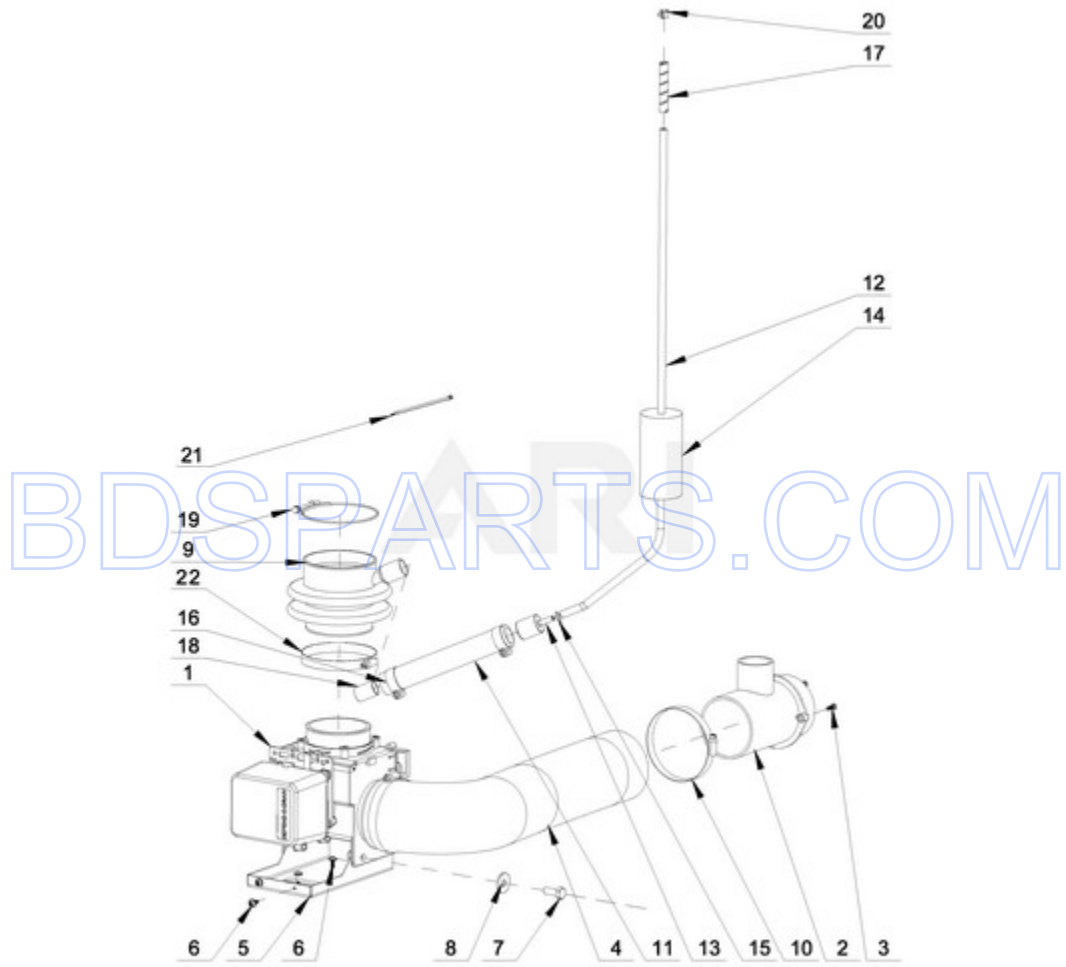

MXS30PDATS - 10 - DRAIN SYSTEM PARTS

DRAIN SYSTEM PARTS

04/15/2015

18

Part No. W10785063 Rev. A

Page design © 2004-2017 by ARI Network Services, Inc.

BDSPARTS.COM

Ref #	Part #	Description	Qty	Context	Note	MSRP
12	23001252	UPPER HOSE, PRESSURE SWITCH				
22	23001256	HOSE CLAMP (60-80)				
15	23001257	CLAMP, CORBIN (A5.5)				
10	23001258	HOSE CLAMP (70-90)				
13	23001260	PRESSURE SWITCH HOSE FITTING				
16	23001262	HOSE CLAMP (20-32)				
8	23002437	WASHER M8				
7	23002475	BOLT M8X20				
11	23001246	LOWER HOSE, PRESSURE SWITCH				
1B	W10357127	DRAIN VALVE (MOTOR ONLY)				
14	23004491	LARGER BUMPER				
6	W10711800	SCREW 4X11				
3	W10712718	BOLT 4X12				
1	W10712775	DRAIN VALVE - COMPLETE				
1A	W10712776	DRAIN VALVE (CHAMBER)				
2	W10712777	T-CONNECTOR				
9	W10712797	HOSE (TUB TO PUMP)				
20	W10712806	SPRING CLAMP				
18	W10712804	HOSE INSERT				
17	W10712803	HOSE PROTECTOR				
21	W10657139	WIRE TIE (130 X 2.6MM)				
19	W10712805	HOSE CLAMP (82-90)				
5	W10712795	DRAIN VALVE HOLDER ? COMPLETE				
4	W10712789	DRAIN ELBOW