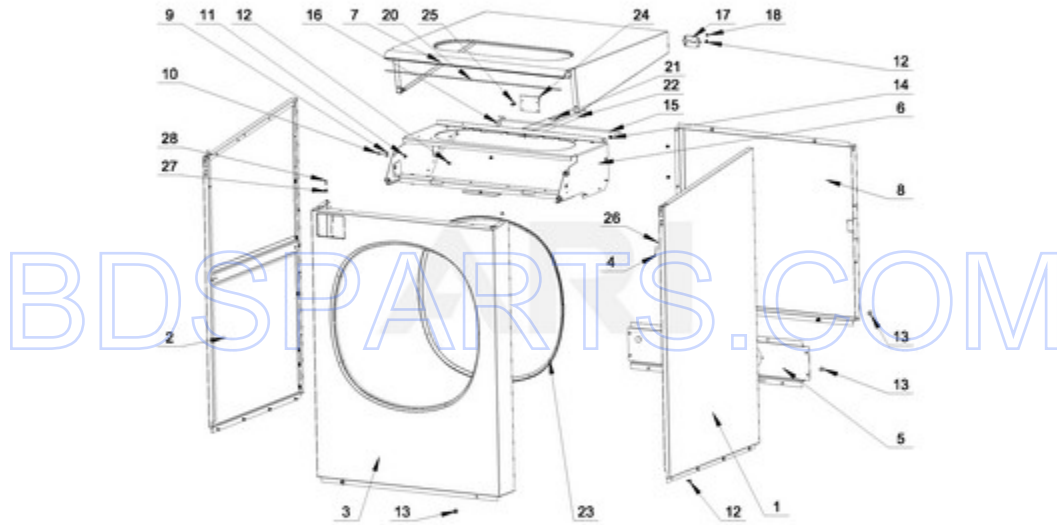

MXS30PDATS - 05 - CABINET PARTS

CABINET PARTS

04/15/2015

8

Part No. W10785063 Rev. A

Page design © 2004-2017 by ARI Network Services, Inc.

BDSPARTS.COM

Ref #	Part #	Description	Qty	Context	Note	MSRP
NI	N/P	FOLLOWING PARTS NOT ILLUSTRATED				
25	23001099	PC BOARD SOCKET				
11	23001310	NUT M6				
14	23002424	WASHER M6.4				
NI	23003666	PARTS FOR MAYTAG CONNECT 360 (NUT M4)				
9	23003012	WASHER M6				
17	23004103	HINGE				
26	23002950	WASHER, LOCK M4				
16	23002454	SELF STICKING CABLE CLIP				
20	W10286261	FOAM-SEAL				
19	23002167	GROMMET, RUBBER				
27	W10711787	INSERT, RIVET				
28	W10711789	RIVET W/CRANK (4X16)				
12	W10711800	SCREW 4X11				
24	W10712170	AUTO-UNLOCK MODULE				
21	W10712181	VELCRO FASTENER				
18	W10712165	RIVET W/CRANK (8X8)				
NI	W10712183	WIRING HARNESS, AUTO-UNLOCK MODULE				
NI	W10712243	PARTS FOR MAYTAG CONNECT 360 (BOLT M4X12)				
15	W10712164	PROP ROD				
4	W10712182	BOLT M4X25				
10	W10712161	BOLT M6X12				
13	W10712163	BOLT M6X16				
23	W10712169	EDGE PROTECTION				
3	W10712129	FRONT PANEL ? COMPLETE (PD)				
6	W10712146	PANEL HOLDER COMPLETE				
8	W10712159	REAR COVER				
1	W10712095	SIDE PANEL ? RIGHT (PAINTED)				
1A	W10712096	SIDE PANEL ? RIGHT (STAINLESS)				
2	W10712110	SIDE PANEL ? LEFT (PAINTED)				
2A	W10712111	SIDE PANEL ? LEFT (STAINLESS)				
5	W10712141	REAR COVER ? LOWER, COMPLETE				
7	W10712152	TOP COVER - COMPLETE				
22	W10712177	BRACKET, TOP COVER (REINFORCEMENT)