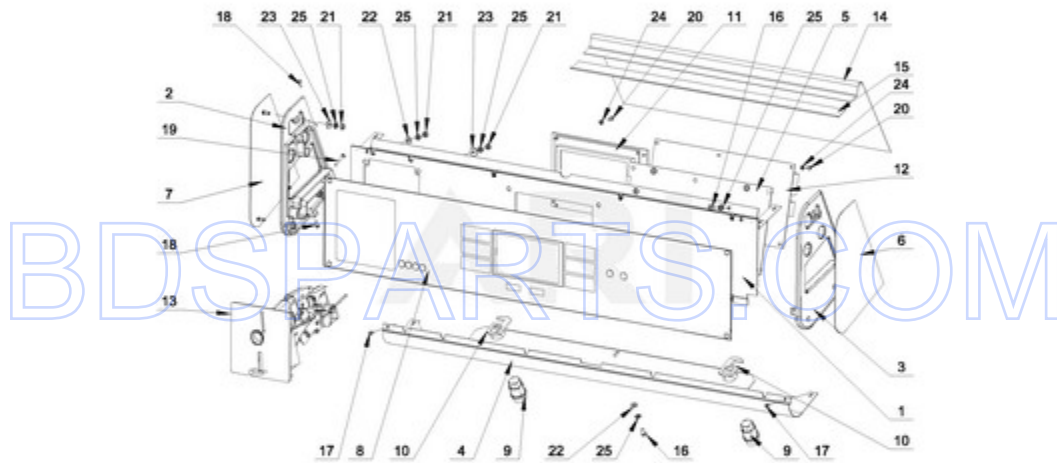

MXS30PDATS - 06 - CONTROL PANEL PARTS

CONTROL PANEL PARTS

04/15/2015

10

Part No. W10785063 Rev. A

Page design © 2004-2017 by ARI Network Services, Inc.

BDSPARTS.COM

Ref #	Part #	Description	Qty	Context	Note	MSRP
NI	N/P	FOLLOWING PARTS NOT ILLUSTRATED				
NI	N/P	FOLLOWING PARTS NOT ILLUSTRATED				
10	23001009	HOOK, LOCK				
17	23001468	BOLT M3X12				
23	23001545	WASHER M4				
20	23002869	BOLT M3X6				
21	23003666	NUT M4				
22	23002438	WASHER M4.3				
25	23002950	WASHER, LOCK M4				
24	23002865	WASHER, LOCK M4				
18	23004061	SCREW M3X8				
15	23004126	DOUBLE-SIDED TAPE				
19	23002719	BOLT M3 X 20				
14	23002877	SHIELD, RAIN				
9	W10712231	LOCK				
16	W10712243	BOLT M4X12				
13	W10712245	COIN DROP (.25 CENT)				
11	W10712233	DISPLAY BOARD - CPU				
12	W10712234	MAIN CONTROL BOARD MC7				
NI	W10712236	WIRING HARNESS, MAIN CONTROL TO DISPLAY BOARD				
2	W10712210	SIDEBOARD ? LEFT (PAINTED)				
3	W10712211	SIDEBOARD ? RIGHT (PAINTED)				
6	W10712218	SIDEBOARD PANEL ? RIGHT (STAINLESS)				
7	W10712219	SIDEBOARD PANEL ? LEFT (STAINLESS)				
NI	W10761049	KEY				
NI	W10286299	EMERGENCY STOP INTERCONNECTION				
1	W10712205	CONTROL PANEL BRACKET				
4	W10712213	LOWER TRIM				
5	W10712216	CONTROL BOARD BRACKET				
8	W10712224	USER INTERFACE FACIA/KEYPAD MC7 (PD)