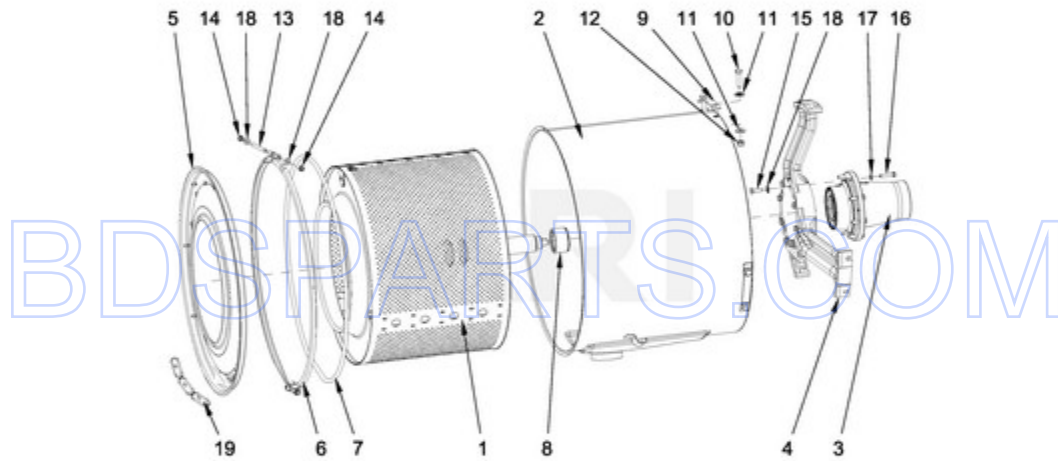

MXS30PNATS - 11 - DRUM AND TUB PARTS

DRUM AND TUB PARTS

04/30/2015

20

Part No. W10785064 Rev. A

Page design © 2004-2017 by ARI Network Services, Inc.

BDSPARTS.COM

Ref #	Part #	Description	Qty	Context	Note	MSRP
19	23001594	HEATING ELEMENT HOLE PLUG				
16	23003765	BOLT M8X35				
17	23003769	WASHER M8				
12	23001241	NUT M10				
14	23002487	NUT M8				
18	23001608	WASHER M8.4				
13	23002486	BOLT M8				
15	23003419	SCREW M8X24				
11	23002988	WASHER M10				
10	W10304863	BOLT M10X40				
8	W10713945	SEAL SLEEVE				
4	W10713400	SUPPORT, TUB				
5	W10713407	FRONT TUB PANEL - COMPLETE				
6	W10713411	CLAMP - COMPLETE				
7	W10713414	SEAL D10-2100MM				
9	W10713948	BRACKET, CURVED				
2	W10713389	OUTER TUB - COMPLETE				
1	W10713378	INNER BASKET - COMPLETE				
3	W10714047	TRUNNION - COMPLETE