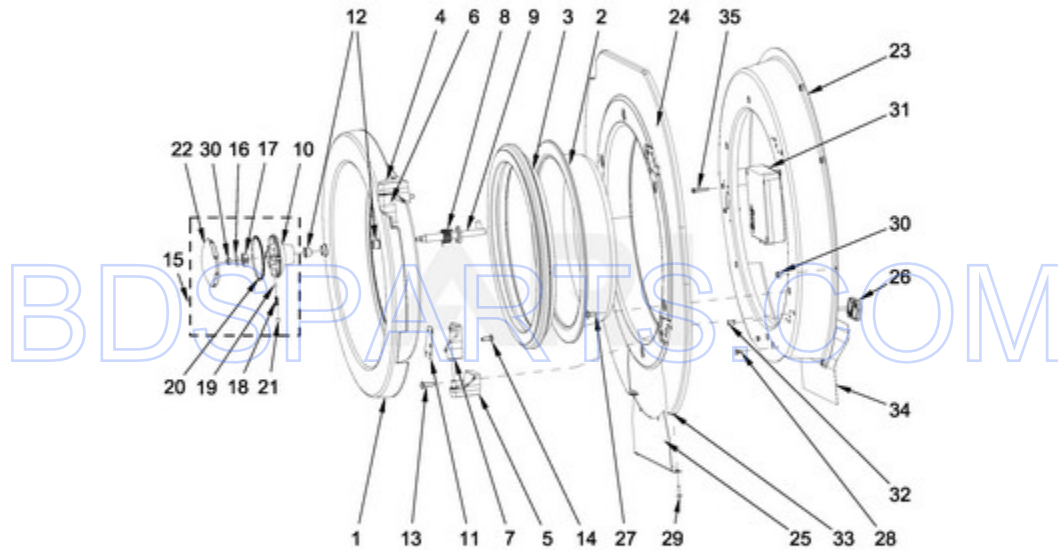

MXS30PNATS - 07 - DOOR PARTS

DOOR PARTS

04/30/2015

12

Part No. W10785064 Rev. A

Page design © 2004-2017 by ARI Network Services, Inc.

BDSPARTS.COM

Ref #	Part #	Description	Qty	Context	Note	MSRP
NI	N/P	FOLLOWING PARTS NOT ILLUSTRATED				
30	23001310	NUT M6				
29	23002398	BOLT M4X16				
16	23003012	WASHER M6				
33	23004093	RIVET BLIND NUT M4				
32	23002408	RIVET W/CRANK (4X12.5)				
4	W10712306	UPPER HINGE - FIXED				
5	W10712307	LOWER HINGE - FIXED				
6	W10712308	UPPER HINGE				
7	W10712309	LOWER HINGE				
8	W10712314	TORSION SPRING, HANDLE				
9	W10712315	LOCK SHAFT, HANDLE				
10	W10712316	INNER, HANDLE				
11	W10712317	WASHER, HINGE				
12	W10712318	CASING, LOCK SHAFT				
13	W10712319	BOLT M6X25				
14	W10712320	BOLT M6X16				
17	W10712323	LOCATING SEGMENT, HANDLE				
18	W10712328	COMPRESSION SPRING, HANDLE				
19	W10712344	HANDLE BALL				
20	W10712345	DISTINGUISHING RING (BLUE)				
21	W10712347	BOLT M6X6				
22	W10712351	COVER, HANDLE				
26	W10712366	HINGE SUPPORT				
27	W10712367	BOLT M6X14				
28	W10712368	PLASTIC PLUG				
35	W10712370	BOLT M5X25				
31	W10712373	DOOR LOCK				
15	W10712375	HANDLE COMPLETE				
NI	W10712376	WIRING HARNESS, DOOR LOCK				
1	W10712296	DOOR (GREY)				
2	W10712300	DOOR GLASS				
3	W10712304	DOOR SEAL				
23	W10712357	DOOR AND LOCK HOLDER COMPLETE				
25	W10712363	FRONT COVER OF HEATING ELEMENT				
20A	W10712346	DISTINGUISHING RING (RED)				
34	W10712369	PLASTIC DRIP SHIELD				

BDS PARTS.COM

BDS PARTS.COM