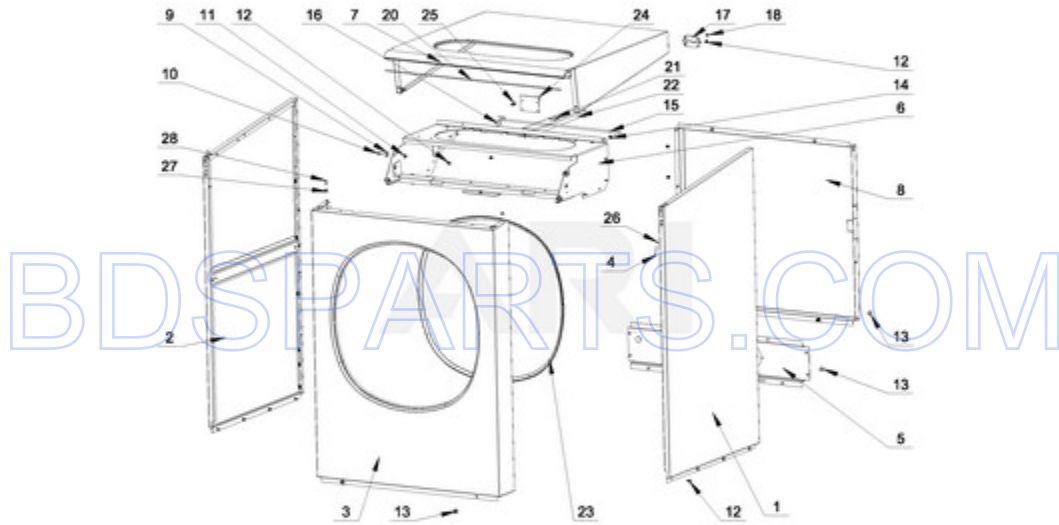

MXS30PNATS - 05 - CABINET PARTS

CABINET PARTS

04/30/2015

8

Part No. W10785064 Rev. A

Page design © 2004-2017 by ARI Network Services, Inc.

BDSPARTS.COM

Ref #	Part #	Description	Qty	Context	Note	MSRP
NI	N/P	FOLLOWING PARTS NOT ILLUSTRATED				
25	23001099	PC BOARD SOCKET				
11	23001310	NUT M6				
14	23002424	WASHER M6.4				
NI	23003666	PARTS FOR MAYTAG CONNECT 360 (NUT M4)				
9	23003012	WASHER M6				
17	23004103	HINGE				
26	23002950	WASHER, LOCK M4				
16	23002454	SELF STICKING CABLE CLIP				
20	W10286261	FOAM-SEAL				
19	23002167	GROMMET, RUBBER				
27	W10711787	INSERT, RIVET				
28	W10711789	RIVET W/CRANK (4X16)				
12	W10711800	SCREW 4X11				
24	W10712170	AUTO-UNLOCK MODULE				
21	W10712181	VELCRO FASTENER				
18	W10712165	RIVET W/CRANK (8X8)				
NI	W10712183	WIRING HARNESS, AUTO-UNLOCK MODULE				
NI	W10712243	PARTS FOR MAYTAG CONNECT 360 (BOLT M4X12)				
15	W10712164	PROP ROD				
4	W10712182	BOLT M4X25				
10	W10712161	BOLT M6X12				
23	W10712169	EDGE PROTECTION				
13	W10712162	BOLT M6X16				
6	W10712146	PANEL HOLDER COMPLETE				
8	W10712159	REAR COVER				
3	W10712128	FRONT PANEL - COMPLETE (PN)				
1	W10712095	SIDE PANEL - RIGHT (PAINTED)				
1A	W10712096	SIDE PANEL - RIGHT (STAINLESS)				
2	W10712110	SIDE PANEL - LEFT (PAINTED)				
2A	W10712111	SIDE PANEL - LEFT (STAINLESS)				
5	W10712141	REAR COVER - LOWER, COMPLETE				
7	W10712152	TOP COVER - COMPLETE				
22	W10712177	BRACKET, TOP COVER (REINFORCEMENT)