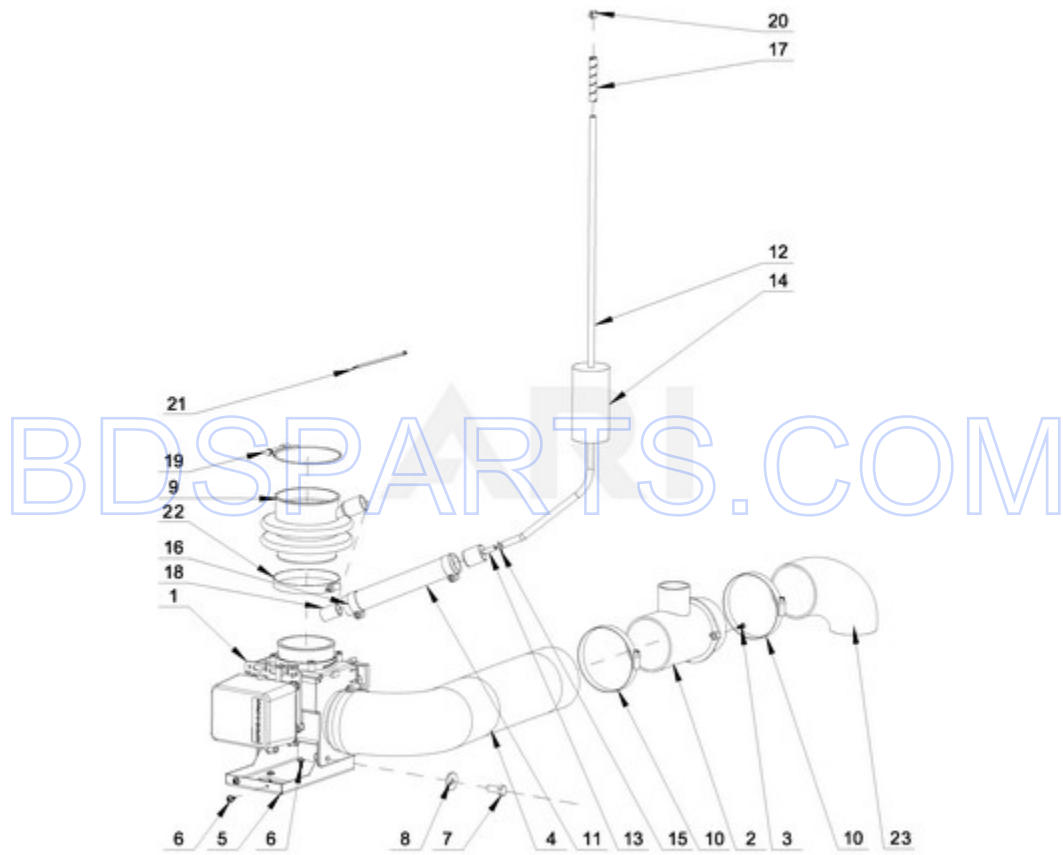

MXS30PNATS - 09 - DRAIN SYSTEM PARTS

DRAIN SYSTEM PARTS

04/30/2015

16

Part No. W10785064 Rev. A

Page design © 2004-2017 by ARI Network Services, Inc.

BDSPARTS.COM

Ref #	Part #	Description	Qty	Context	Note	MSRP
12	23001252	UPPER HOSE, PRESSURE SWITCH				
22	23001256	HOSE CLAMP (60-80)				
15	23001257	CLAMP, CORBIN (A5.5)				
10	23001258	HOSE CLAMP (70-90)				
13	23001260	PRESSURE SWITCH HOSE FITTING				
16	23001262	HOSE CLAMP (20-32)				
8	23002437	WASHER M8				
7	23002475	BOLT M8X20				
23	23002015	DRAIN ELBOW				
11	23001246	LOWER HOSE, PRESSURE SWITCH				
1B	W10357127	DRAIN VALVE (MOTOR ONLY)				
14	23004491	LARGER BUMPER				
6	W10711800	SCREW 4X11				
3	W10712718	BOLT 4X12				
1	W10712775	DRAIN VALVE - COMPLETE				
1A	W10712776	DRAIN VALVE (CHAMBER)				
2	W10712777	T-CONNECTOR				
9	W10712797	HOSE (TUB TO PUMP)				
20	W10712806	SPRING CLAMP				
18	W10712804	HOSE INSERT				
17	W10712803	HOSE PROTECTOR				
21	W10657139	WIRE TIE (130 X 2.6MM)				
19	W10712805	HOSE CLAMP (82-90)				
5	W10712795	DRAIN VALVE HOLDER - COMPLETE				
4	W10712789	DRAIN ELBOW