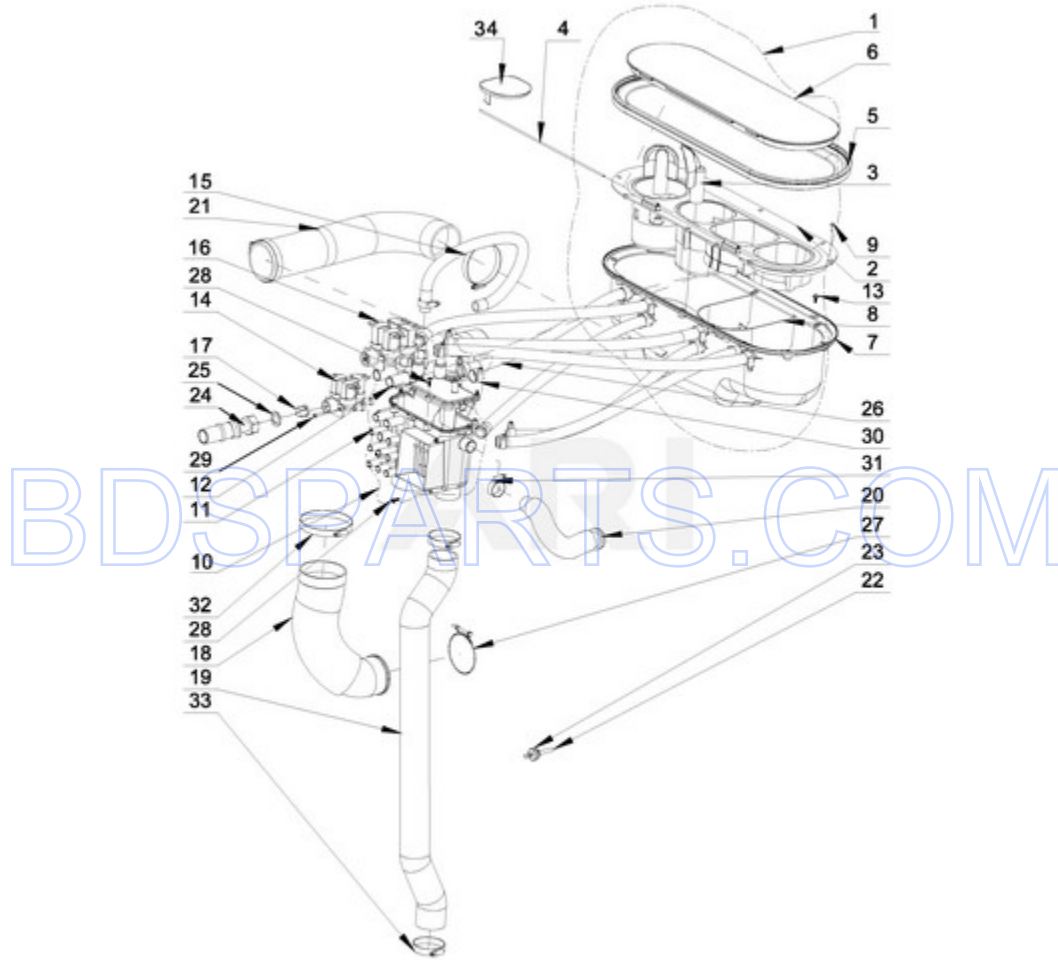

MXS30PNATS - 06 - CONTROL PANEL PARTS

CONTROL PANEL PARTS

Ref #	Part #	Description	Qty	Context	Note	MSRP
NI	N/P	FOLLOWING PARTS NOT ILLUSTRATED				
NI	N/P	FOLLOWING PARTS NOT ILLUSTRATED				
10	23001009	HOOK, LOCK				
17	23001468	BOLT M3X12				
23	23001545	WASHER M4				
20	23002869	BOLT M3X6				
21	23003666	NUT M4				
22	23002438	WASHER M4.3				
25	23002950	WASHER, LOCK M4				
24	23002865	WASHER, LOCK M4				
18	23004061	SCREW M3X8				
15	23004126	DOUBLE-SIDED TAPE				
NI	23004139	EMERGENCY STOP HARNESS (OPL)				
19	23002719	BOLT M3 X 20				
26	23002877	SHIELD, RAIN				
9	W10712231	LOCK				
16	W10712243	BOLT M4X12				
11	W10712233	DISPLAY BOARD - CPU				
12	W10712234	MAIN CONTROL BOARD MC7				
NI	W10712236	WIRING HARNESS, MAIN CONTROL TO DISPLAY BOARD				
13	W10712238	KNOB, EMERGENCY STOP				
14	W10712240	HOLDER, EMERGENCY STOP				
2	W10712210	SIDEBOARD - LEFT (PAINTED)				
3	W10712211	SIDEBOARD - RIGHT (PAINTED)				
6	W10712218	SIDEBOARD PANEL - RIGHT (STAINLESS)				
7	W10712219	SIDEBOARD PANEL - LEFT (STAINLESS)				
NI	W10761049	KEY				
1	W10712205	CONTROL PANEL BRACKET				
4	W10712213	LOWER TRIM				
5	W10712216	CONTROL BOARD BRACKET				
8	W10712222	USER INTERFACE FACIA/KEYPAD MC7 (PN)				

BDS PARTS.COM

BDS PARTS.COM

Ref #	Part #	Description	Qty	Context	Note	MSRP
24	W10757824	FRONT PANEL				

BDSPARTS.COM

BDSPARTS.COM

MXS30PNATS - 08 - WATER INLET PARTS

WATER INLET PARTS

04/30/2015