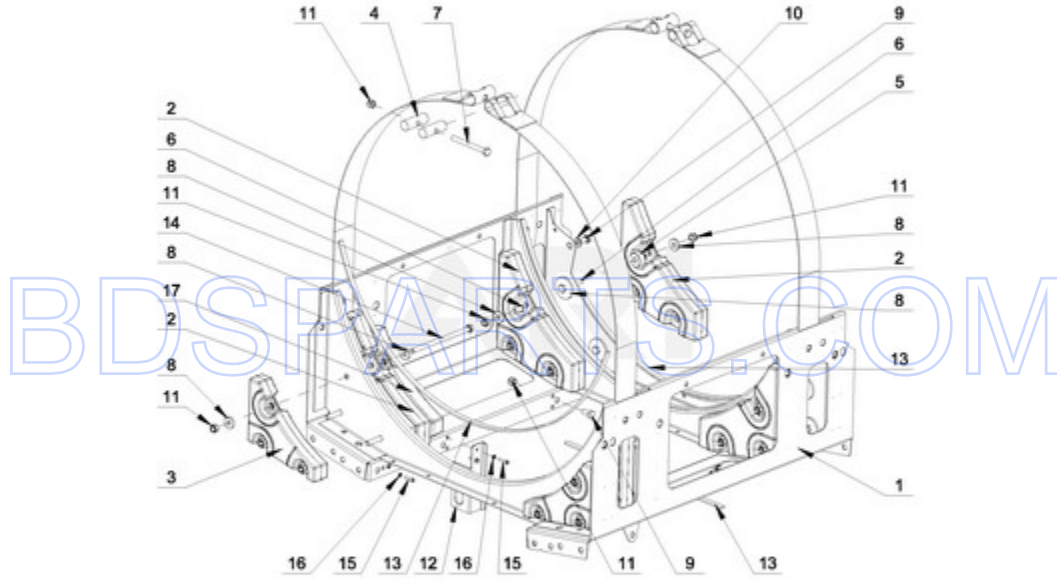

MXS30PNATS - 02 - UPPER FRAME PARTS

UPPER FRAME PARTS

Ref #	Part #	Description	Qty	Context	Note	MSRP
6	23001205	BOLT M8X45				
15	23002398	BOLT M4X16				
11	23001607	NUT M8				
10	23003769	WASHER M8				
9	23002475	BOLT M8X20				
16	23002950	WASHER, LOCK M4				
4	W10711702	COVER STRIP PIN				
7	23003064	BOLT M8X80				
13	W10711718	SELF-ADHESIVE FOAM SEAL				
17	W10711699	3.64KG WEIGHT				
8	W10711704	WASHER M8				
5	W10757107	SPACER				
12	W10711706	DETECTOR, OUT OF BALANCE				
3	W10711700	2.58KG WEIGHT				
2	W10711698	4.50KG WEIGHT				
1	W10711691	UPPER FRAME				
14	W10711728	BOLT M8X150				

MXS30PNATS - 03 - LOWER FRAME PARTS

LOWER FRAME PARTS

Ref #	Part #	Description	Qty	Context	Note	MSRP
10	23002398	BOLT M4X16				
14	23001607	NUT M8				
18	23001661	NUT M10				
13	23002475	BOLT M8X20				
23	23002958	NUT M3				
24	23003654	WASHER M3.2				
11	23002950	WASHER, LOCK M4				
25	23002865	WASHER, LOCK M4				
17	23001241	NUT M10				
19	23003935	NUT M20				
7	23004023	WASHER M10				
12	23003458	WASHER FOOT				
16	W10304863	BOLT M10X40				
26	W10711787	INSERT, RIVET				
27	W10711789	RIVET W/CRANK (4X16)				
4	W10711755	SPRING HOLDER (LEFT FRONT, RIGHT REAR)				
5	W10711758	SPRING HOLDER (RIGHT FRONT, LEFT REAR)				
29	W10711762	DAMPER				
8	W10711766	THREADED JOINT				
9	W10711768	ROLLER				
15	W10711778	BOLT M10X60				
20	W10711780	HOLDER, OUT OF BALANCE SWITCH				
21	W10711785	OUT OF BALANCE SWITCH				
22	W10711786	BOLT M3X25				
28	W10711790	OUT OF BALANCE SWITCH - COMPLETE				
6	W10711763	DAMPER				
1	W10711732	LOWER FRAME				
2	W10711738	SPRING (LEFT FRONT, RIGHT REAR)				
3	W10711751	SPRING (RIGHT FRONT, LEFT REAR)				