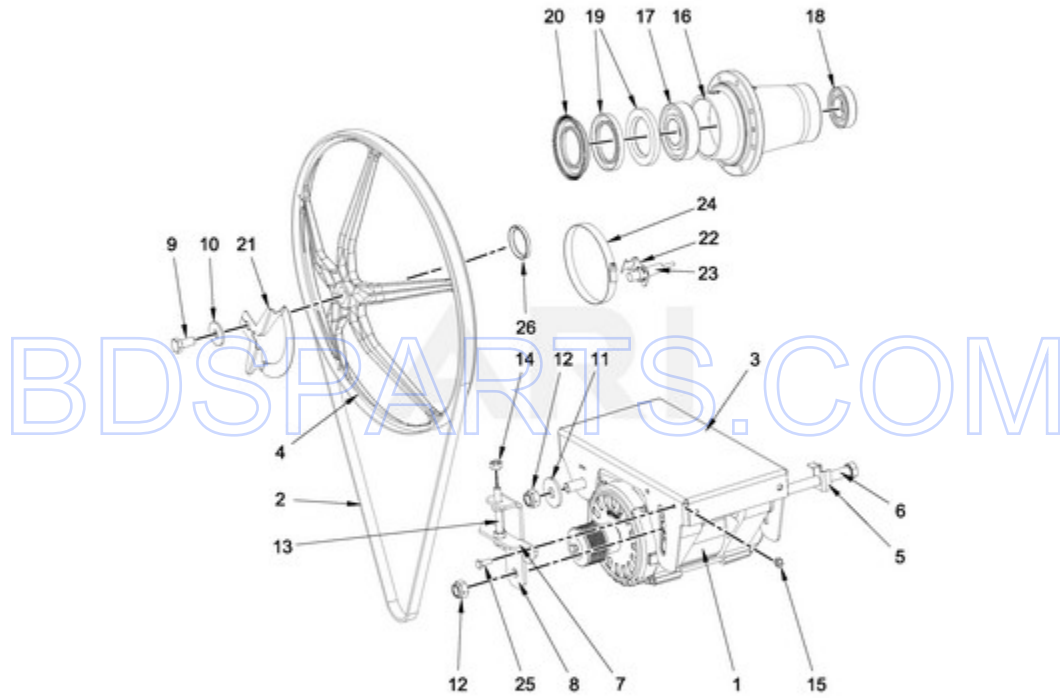

MXS30PNATS - 12 - DRIVE PARTS

DRIVE PARTS

04/30/2015

22

Part No. W10785064 Rev. A

Page design © 2004-2017 by ARI Network Services, Inc.

BDSPARTS.COM

Ref #	Part #	Description	Qty	Context	Note	MSRP
14	23001266	NUT M8				
15	23001310	NUT M6				
25	23002461	BOLT M6X16				
4	23004308	V-PULLEY DRUM				
17	23003615	BEARING (6309)				
11	23004146	WASHER 12				
9	23002648	BOLT M10X20				
12	W10357141	NUT M12				
10	23004023	WASHER M10				
19	W10714022	RING SEAL 65X100X10				
20	W10714025	RING SEAL 65X100/114X9/12				
21	W10747775	PLATE, SPEED SENSOR				
22	W10747779	BRACKET, SPEED SENSOR				
23	W10747780	SPEED SENSOR				
2	W10713981	BELT				
24	W10748073	HOSE CLAMP (100-120)				
6	W10713999	BOLT M12X220				
5	W10713995	LOCK, BOLT HEAD				
7	W10714001	TENSIONING BRACKET - RIGID				
8	W10714002	TENSIONING BRACKET - MOVABLE				
13	23004222	BOLT M8X70				
1	W10760688	MOTOR WITH PULLEY (1.5KW/230V/75HZ)				
3	W10713989	MOTOR BRACKET				
16	W10714015	BEARING HOUSING				
18	W10714017	BEARING (6308)				
26	W10713996	PULLEY RING