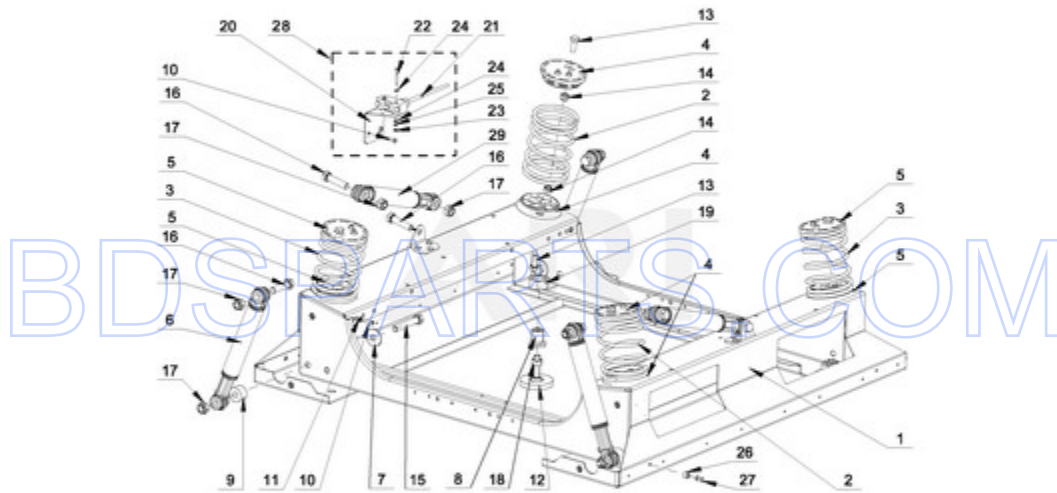

MXS30PNATS - 02 - UPPER FRAME PARTS

UPPER FRAME PARTS

Ref #	Part #	Description	Qty	Context	Note	MSRP
6	23001205	BOLT M8X45				
15	23002398	BOLT M4X16				
11	23001607	NUT M8				
10	23003769	WASHER M8				
9	23002475	BOLT M8X20				
16	23002950	WASHER, LOCK M4				
4	W10711702	COVER STRIP PIN				
7	23003064	BOLT M8X80				
13	W10711718	SELF-ADHESIVE FOAM SEAL				
17	W10711699	3.64KG WEIGHT				
8	W10711704	WASHER M8				
5	W10757107	SPACER				
12	W10711706	DETECTOR, OUT OF BALANCE				
3	W10711700	2.58KG WEIGHT				
2	W10711698	4.50KG WEIGHT				
1	W10711691	UPPER FRAME				
14	W10711728	BOLT M8X150				

MXS30PNATS - 03 - LOWER FRAME PARTS

LOWER FRAME PARTS

Ref #	Part #	Description	Qty	Context	Note	MSRP
10	23002398	BOLT M4X16				
14	23001607	NUT M8				
18	23001661	NUT M10				
13	23002475	BOLT M8X20				
23	23002958	NUT M3				
24	23003654	WASHER M3.2				
11	23002950	WASHER, LOCK M4				
25	23002865	WASHER, LOCK M4				
17	23001241	NUT M10				
19	23003935	NUT M20				
7	23004023	WASHER M10				
12	23003458	WASHER FOOT				
16	W10304863	BOLT M10X40				
26	W10711787	INSERT, RIVET				
27	W10711789	RIVET W/CRANK (4X16)				
4	W10711755	SPRING HOLDER (LEFT FRONT, RIGHT REAR)				
5	W10711758	SPRING HOLDER (RIGHT FRONT, LEFT REAR)				
29	W10711762	DAMPER				
8	W10711766	THREADED JOINT				
9	W10711768	ROLLER				
15	W10711778	BOLT M10X60				
20	W10711780	HOLDER, OUT OF BALANCE SWITCH				
21	W10711785	OUT OF BALANCE SWITCH				
22	W10711786	BOLT M3X25				
28	W10711790	OUT OF BALANCE SWITCH - COMPLETE				
6	W10711763	DAMPER				
1	W10711732	LOWER FRAME				
2	W10711738	SPRING (LEFT FRONT, RIGHT REAR)				
3	W10711751	SPRING (RIGHT FRONT, LEFT REAR)				