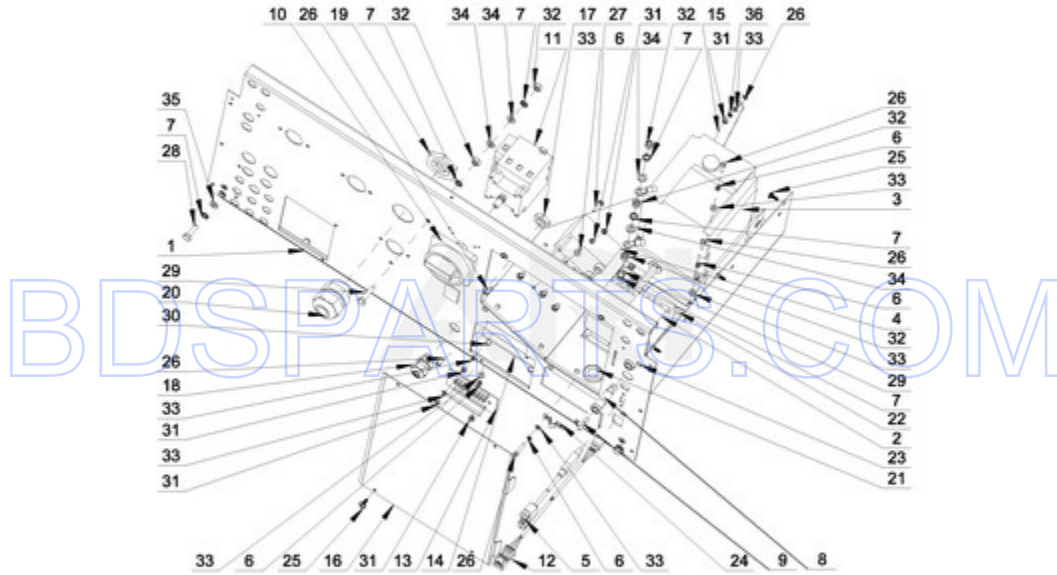

MXS30PNATS - 10 - REAR PANEL PARTS

REAR PANEL PARTS

Ref #	Part #	Description	Qty	Context	Note	MSRP
NI	N/P	FOLLOWING PARTS NOT ILLUSTRATED				
2	23003750	CONTACTOR LC1 D09M7				
26	23002398	BOLT M4X16				
29	23002806	BOLT M6X25				
8	23002210	FUSE HOLDER (6X32MM)				
28	23002462	BOLT M6X20				
32	23002651	NUT M6				
7	23002425	WASHER, LOCK M6				
34	23003767	WASHER M6.4				
35	23002424	WASHER M6.4				
31	23003666	NUT M4				
33	23002438	WASHER M4.3				
27	23004095	BOLT M4X16				
23	23002362	RIVET W/CRANK (4X7)				
3	W10415735	FREQUENCY INVERTER				
6	23002400	WASHER M4				
9	23003385	FUSE 1A 6X32				
30	23001682	BOLT M4X8				
10	23003497	MAIN SWITCH KNOB				
11	23003500	MAIN SWITCH 25A				
20	23004494	LARGE STRAIN RELIEF				
19	23004495	LARGE STRAIN RELIEF NUT				
18	23004396	SMALL STRAIN RELIEF M16				
17	23004398	SMALL STRAIN RELIEF NUT M16				
13	W10286355	LED BOARD MC5				
21	23001587	PROTECTION, RUBBER (15X2)				
25	W10711800	SCREW 4X11				
13A	W10665043	CABLE, PUMP RELAY BOARD TO LED TERMINAL				
12	W10713154	CABLE CONNECTOR, RS485				
5	W10713157	CABLE, USB - REAR PANEL CONNECTOR				
24	W10713152	CABLE CLAMP				
NI	W10713163	KIT, LIQUID SOAP SUPPLY CONNECTION				
4	W10713112	RFI FILTER				
3A	W10713109	CABLE, COMMUNICATION				
14	W10713133	LIQUID DETERGENT BOX				
16	W10713150	REAR PANEL LID