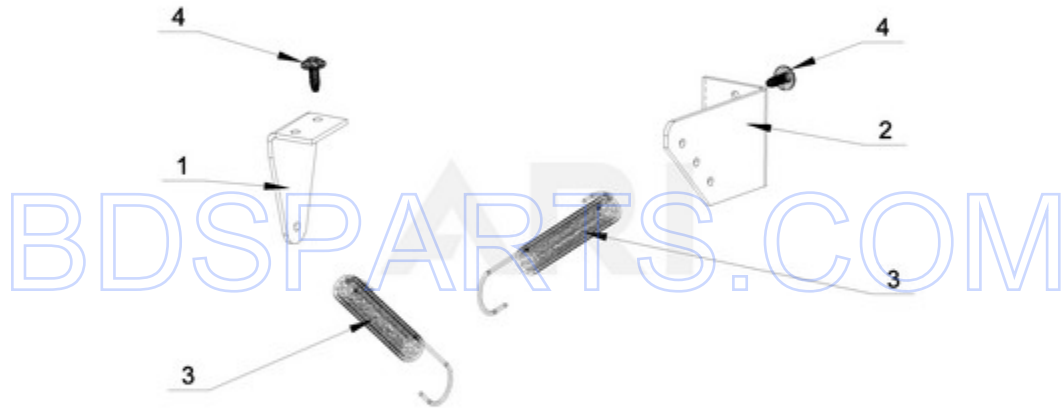

MXS30PNATS - 02 - UPPER FRAME PARTS

UPPER FRAME PARTS

Ref #	Part #	Description	Qty	Context	Note	MSRP
6	23001205	BOLT M8X45				
15	23002398	BOLT M4X16				
11	23001607	NUT M8				
10	23003769	WASHER M8				
9	23002475	BOLT M8X20				
16	23002950	WASHER, LOCK M4				
4	W10711702	COVER STRIP PIN				
7	23003064	BOLT M8X80				
13	W10711718	SELF-ADHESIVE FOAM SEAL				
17	W10711699	3.64KG WEIGHT				
8	W10711704	WASHER M8				
5	W10757107	SPACER				
12	W10711706	DETECTOR, OUT OF BALANCE				
3	W10711700	2.58KG WEIGHT				
2	W10711698	4.50KG WEIGHT				
1	W10711691	UPPER FRAME				
14	W10711728	BOLT M8X150				

MXS30PNATS - 03 - LOWER FRAME PARTS

LOWER FRAME PARTS

Ref #	Part #	Description	Qty	Context	Note	MSRP
10	23002398	BOLT M4X16				
14	23001607	NUT M8				
18	23001661	NUT M10				
13	23002475	BOLT M8X20				
23	23002958	NUT M3				
24	23003654	WASHER M3.2				
11	23002950	WASHER, LOCK M4				
25	23002865	WASHER, LOCK M4				
17	23001241	NUT M10				
19	23003935	NUT M20				
7	23004023	WASHER M10				
12	23003458	WASHER FOOT				
16	W10304863	BOLT M10X40				
26	W10711787	INSERT, RIVET				
27	W10711789	RIVET W/CRANK (4X16)				
4	W10711755	SPRING HOLDER (LEFT FRONT, RIGHT REAR)				
5	W10711758	SPRING HOLDER (RIGHT FRONT, LEFT REAR)				
29	W10711762	DAMPER				
8	W10711766	THREADED JOINT				
9	W10711768	ROLLER				
15	W10711778	BOLT M10X60				
20	W10711780	HOLDER, OUT OF BALANCE SWITCH				
21	W10711785	OUT OF BALANCE SWITCH				
22	W10711786	BOLT M3X25				
28	W10711790	OUT OF BALANCE SWITCH - COMPLETE				
6	W10711763	DAMPER				
1	W10711732	LOWER FRAME				
2	W10711738	SPRING (LEFT FRONT, RIGHT REAR)				
3	W10711751	SPRING (RIGHT FRONT, LEFT REAR)				

MXS30PNATS - 04 - STABILIZING SPRING PARTS

STABILIZING SPRING PARTS

Ref #	Part #	Description	Qty	Context Note	MSRP
4	W10711800	SCREW 4X11			
3	W10711799	SPRING			
1	W10711793	SPRING HOLDER - FRONT			
2	W10711796	SPRING HOLDER - REAR			