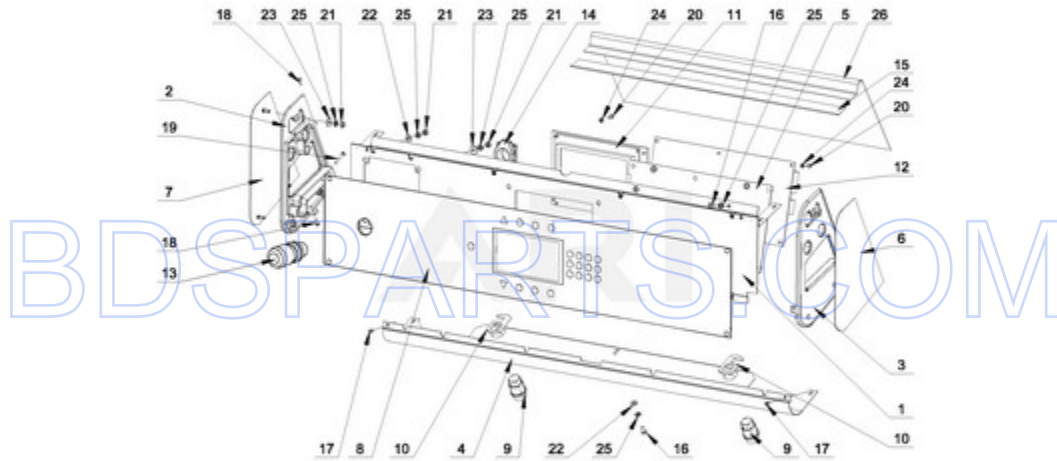

MXS30PNATS - 06 - CONTROL PANEL PARTS

CONTROL PANEL PARTS

Ref #	Part #	Description	Qty	Context	Note	MSRP
NI	N/P	FOLLOWING PARTS NOT ILLUSTRATED				
NI	N/P	FOLLOWING PARTS NOT ILLUSTRATED				
10	23001009	HOOK, LOCK				
17	23001468	BOLT M3X12				
23	23001545	WASHER M4				
20	23002869	BOLT M3X6				
21	23003666	NUT M4				
22	23002438	WASHER M4.3				
25	23002950	WASHER, LOCK M4				
24	23002865	WASHER, LOCK M4				
18	23004061	SCREW M3X8				
15	23004126	DOUBLE-SIDED TAPE				
NI	23004139	EMERGENCY STOP HARNESS (OPL)				
19	23002719	BOLT M3 X 20				
26	23002877	SHIELD, RAIN				
9	W10712231	LOCK				
16	W10712243	BOLT M4X12				
11	W10712233	DISPLAY BOARD - CPU				
12	W10712234	MAIN CONTROL BOARD MC7				
NI	W10712236	WIRING HARNESS, MAIN CONTROL TO DISPLAY BOARD				
13	W10712238	KNOB, EMERGENCY STOP				
14	W10712240	HOLDER, EMERGENCY STOP				
2	W10712210	SIDEBOARD - LEFT (PAINTED)				
3	W10712211	SIDEBOARD - RIGHT (PAINTED)				
6	W10712218	SIDEBOARD PANEL - RIGHT (STAINLESS)				
7	W10712219	SIDEBOARD PANEL - LEFT (STAINLESS)				
NI	W10761049	KEY				
1	W10712205	CONTROL PANEL BRACKET				
4	W10712213	LOWER TRIM				
5	W10712216	CONTROL BOARD BRACKET				
8	W10712222	USER INTERFACE FACIA/KEYPAD MC7 (PN)