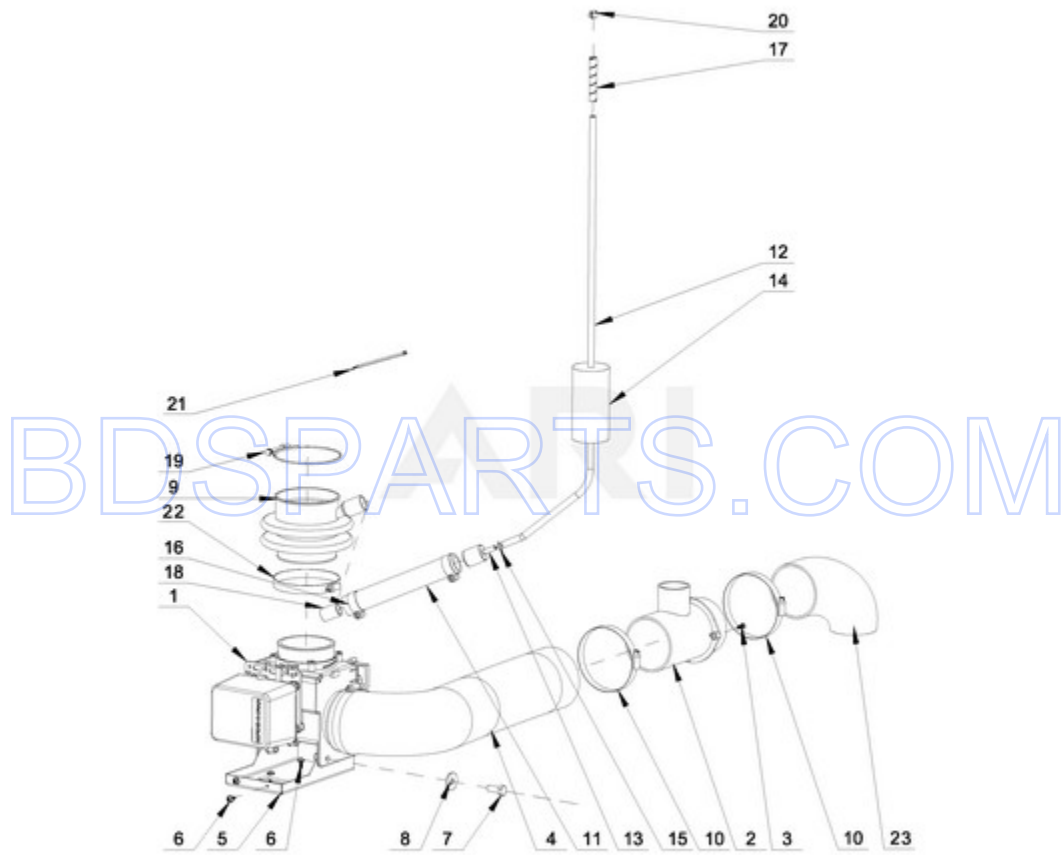

MXS40PDATS - 10 - DRAIN SYSTEM PARTS

DRAIN SYSTEM PARTS

07/17/2017

18

Part No. W10785072 Rev. B

Page design © 2004-2017 by ARI Network Services, Inc.

BDSPARTS.COM

Ref #	Part #	Description	Qty	Context	Note	MSRP
12	23001252	UPPER HOSE, PRESSURE SWITCH				
22	23001256	HOSE CLAMP (60-80)				
15	23001257	CLAMP, CORBIN (A5.5)				
10	23001258	HOSE CLAMP (70-90)				
13	23001260	PRESSURE SWITCH HOSE FITTING				
16	23001262	HOSE CLAMP (20-32)				
8	23002437	WASHER M8				
7	23002475	BOLT M8X20				
23	23002015	DRAIN ELBOW				
11	23001246	LOWER HOSE, PRESSURE SWITCH				
1B	W10357127	DRAIN VALVE (MOTOR ONLY)				
14	23004491	LARGER BUMPER				
6	W10711800	SCREW M4X11				
3	W10712718	BOLT M4X12				
1	W10712775	DRAIN VALVE - COMPLETE				
1A	W10712776	DRAIN VALVE (CHAMBER)				
2	W10712777	T-CONNECTOR				
9	W10712797	HOSE (TUB TO PUMP)				
20	W10712806	SPRING CLAMP				
18	W10712804	HOSE INSERT				
17	W10712803	HOSE PROTECTOR				
21	W10657139	WIRE TIE (130 X 2.6MM)				
19	W10712805	HOSE CLAMP (82-90)				
4	W10712790	DRAIN ELBOW				
5	W10712796	DRAIN VALVE HOLDER - COMPLETE