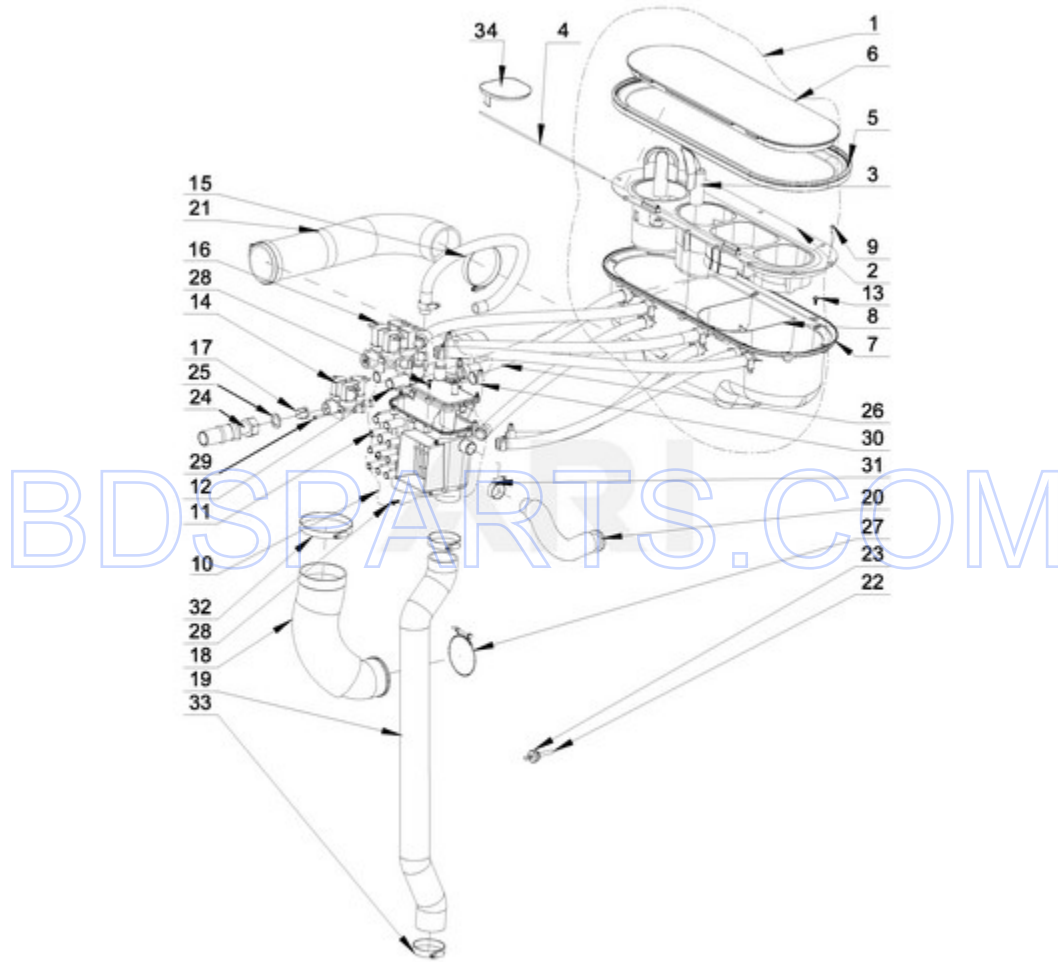

MXS40PDATS - 09 - WATER INLET PARTS

WATER INLET PARTS

07/17/2017

16

Part No. W10785072 Rev. B

Page design © 2004-2017 by ARI Network Services, Inc.

BDSPARTS.COM

Ref #	Part #	Description	Qty	Context	Note	MSRP
NI	N/P	FOLLOWING PARTS NOT ILLUSTRATED				
30	23001506	HOSE CLAMP (12-22)				
26	23001507	HOSE, INLET				
24	23001523	HOSE, CONNECTION				
15	23001256	HOSE CLAMP (60-80)				
32	23001258	HOSE CLAMP (70-90)				
31	23001262	HOSE CLAMP (20-32)				
29	23002398	BOLT M4X16				
25	23002921	WASHER, FILL HOSE				
17	23002922	FILTER SCREEN				
9	23003782	SCREW				
33	23001750	HOSE CLAMP (40-60)				
22	23003964	TEMPERATURE SENSOR				
13	W10711800	SCREW M4X11				
2	W10712626	CHEMICAL DISPENSER INSERT				
3	W10712627	SIPHON				
4	W10712628	PIN, HINGE				
5	W10712629	DISPENSER SEAL				
6	W10712630	DISPENSER LID				
7	W10712635	CHEMICAL DISPENSER BASE				
10	W10712640	MIXER - COMPLETE				
11	W10712642	MIXER BODY				
12	W10712644	MIXER LID				
14	W10712646	THREE-WAY VALVE - COMPLETE (3/4")				
16	W10712721	FOUR-WAY VALVE - COMPLETE (3/4")				
23	W10712713	SEAL RING, TEMPERATURE SENSOR				
27	W10712716	HOSE CLAMP (62-70)				
28	W10712718	BOLT M4X12				
34	W10734787	BLOCK-OFF, DISPENSER CAVITY				
1	W10712625	SOAP HOPPER COMPLETE				
8	W10712638	SOAP HOPPER INSERT SECONDARY				
20	W10712699	HOSE, VENT				
18	W10712649	FILLING HOSE (MIXER TO TUB)				
19	W10712663	HOSE, OVERFLOW				
21	W10712711	DISPENSER ELBOW - HOSE