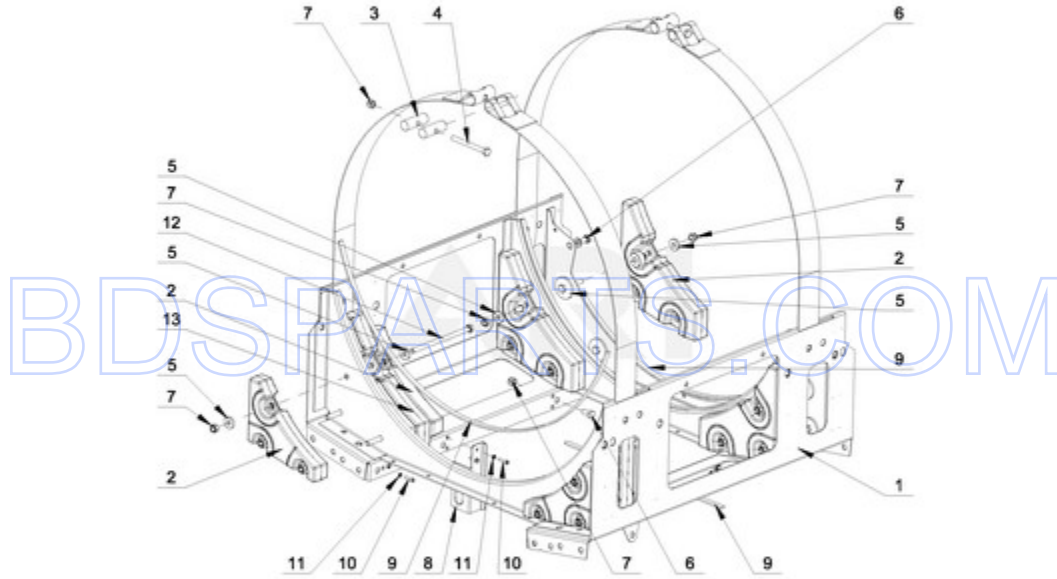

MXS40PDATS - 02 - UPPER FRAME PARTS

UPPER FRAME PARTS

07/17/2017

2

Part No. W10785072 Rev. B

Page design © 2004-2017 by ARI Network Services, Inc.

BDSPARTS.COM

<b>Ref #</b>	<b>Part #</b>	<b>Description</b>	<b>Qty</b>	<b>Context</b>	<b>Note</b>	<b>MSRP</b>
10	23002398	BOLT M4X16				
7	23001607	NUT M8				
6	23002475	BOLT M8X20				
11	23002950	WASHER, LOCK M4				
3	W10711702	COVER STRIP PIN				
9	W10711718	SELF-ADHESIVE FOAM SEAL				
4	W10711703	BOLT M8X100				
5	W10711704	WASHER M8				
8	W10711706	DETECTOR, OUT OF BALANCE				
2	W10711698	4.50KG WEIGHT				
1	W10711693	UPPER FRAME				
12	W10711729	BOLT M8X130				
13	W10711727	12.25KG WEIGHT				

BDSPARTS.COM

BDSPARTS.COM

MXS40PDATS - 03 - LOWER FRAME PARTS

LOWER FRAME PARTS

07/17/2017

4

Part No. W10785072 Rev. B

Page design © 2004-2017 by ARI Network Services, Inc.

BDSPARTS.COM

Ref #	Part #	Description	Qty	Context	Note	MSRP
10	23002398	BOLT M4X16				
14	23001607	NUT M8				
18	23001661	NUT M10				
13	23002475	BOLT M8X20				
23	23002958	NUT M3				
24	23003654	WASHER M3.2				
11	23002950	WASHER, LOCK M4				
25	23002865	WASHER, LOCK M4				
17	23001241	NUT M10				
19	23003935	NUT M20				
7	23004023	WASHER M10				
12	23003458	WASHER FOOT				
16	W10286257	BOLT M10X50				
26	W10711787	INSERT, RIVET				
27	W10711789	RIVET W/CRANK (4X16)				
8	W10711766	THREADED JOINT				
9	W10711768	ROLLER				
15	W10711778	BOLT M10X60				
21	W10711785	OUT OF BALANCE SWITCH				
22	W10711786	BOLT M3X25				
6	W10711763	DAMPER				
1	W10711733	LOWER FRAME				
2	W10711740	SPRING (LEFT FRONT, RIGHT REAR)				
3	W10711752	SPRING (RIGHT FRONT, LEFT REAR)				
4	W10711756	SPRING HOLDER (LEFT FRONT, RIGHT REAR)				
5	W10711760	SPRING HOLDER (RIGHT FRONT, LEFT REAR)				
20	W10711782	HOLDER, OUT OF BALANCE SWITCH				
28	W10711791	OUT OF BALANCE SWITCH - COMPLETE				