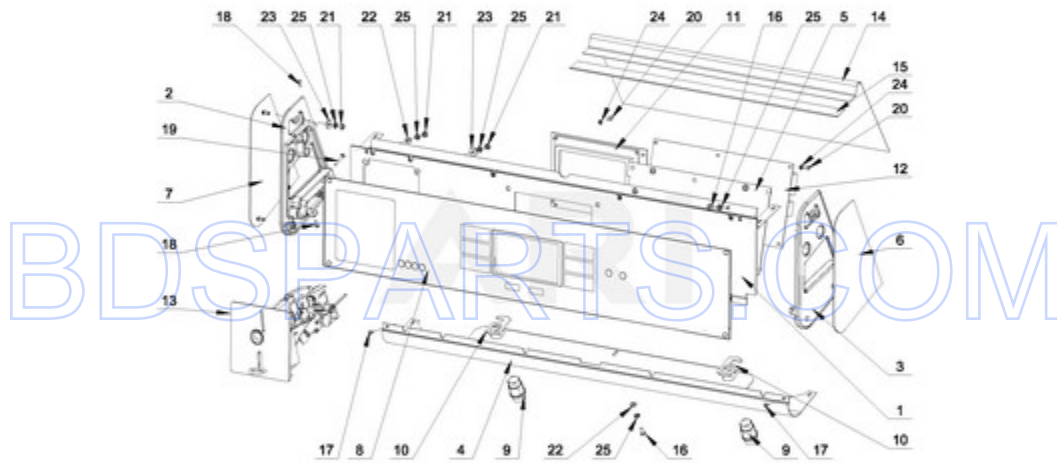

MXS40PDATS - 06 - CONTROL PANEL PARTS

CONTROL PANEL PARTS

07/17/2017

10

Part No. W10785072 Rev. B

Page design © 2004-2017 by ARI Network Services, Inc.

BDSPARTS.COM

Ref #	Part #	Description	Qty	Context	Note	MSRP
NI	N/P	FOLLOWING PARTS NOT ILLUSTRATED				
NI	N/P	FOLLOWING PARTS NOT ILLUSTRATED				
10	23001009	HOOK, LOCK				
17	23001468	BOLT M3X12				
23	23001545	WASHER M4				
20	23002869	BOLT M3X6				
21	23003666	NUT M4				
22	23002438	WASHER M4.3				
25	23002950	WASHER, LOCK M4				
24	23002865	WASHER, LOCK M4				
18	23004061	SCREW M3X8				
15	23004126	DOUBLE-SIDED TAPE				
19	23002719	BOLT M3 X 20				
14	23002877	SHIELD, RAIN				
9	W10712231	LOCK				
16	W10712243	BOLT M4X12				
13	W10712245	COIN DROP (.25 CENT)				
11	W10712233	DISPLAY BOARD - CPU				
12	W10712234	MAIN CONTROL BOARD MC7				
NI	W10712236	WIRING HARNESS, MAIN CONTROL TO DISPLAY BOARD				
2	W10712210	SIDEBOARD - LEFT (PAINTED)				
3	W10712211	SIDEBOARD - RIGHT (PAINTED)				
6	W10712218	SIDEBOARD PANEL - RIGHT (STAINLESS)				
7	W10712219	SIDEBOARD PANEL - LEFT (STAINLESS)				
NI	W10761049	KEY				
NI	W10286299	EMERGENCY STOP INTERCONNECTION				
1	W10712206	CONTROL PANEL BRACKET				
4	W10712214	LOWER TRIM				
5	W10712217	CONTROL BOARD BRACKET				
8	W11110171	USER INTERFACE FACIA/KEYPAD MC7 (PD)