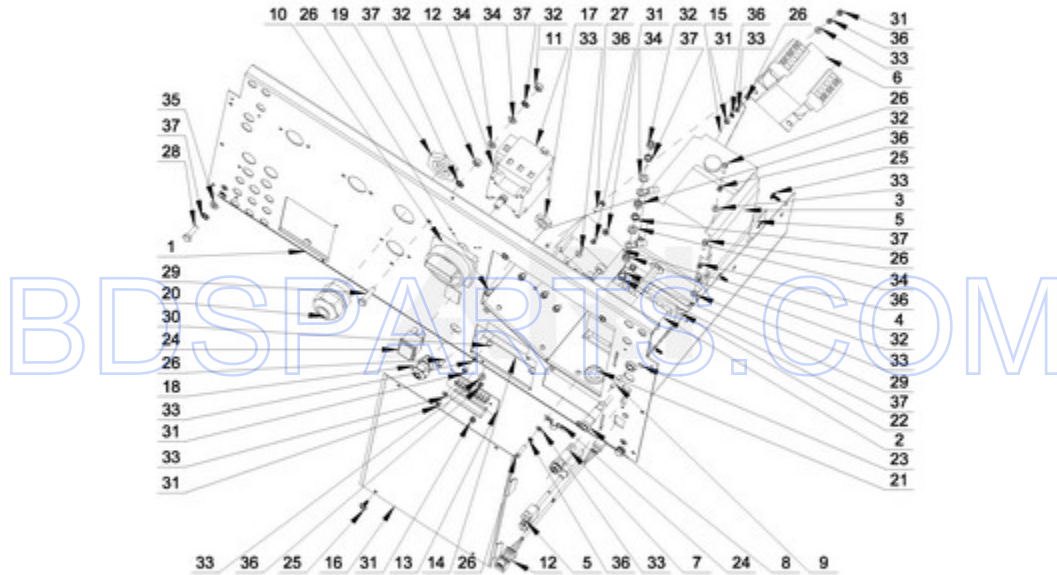

MXS40PDATS - 11 - REAR PANEL PARTS

REAR PANEL PARTS

Ref #	Part #	Description	Qty	Context	Note	MSRP
NI	N/P	FOLLOWING PARTS NOT ILLUSTRATED				
22	23001117	GROMMET, RUBBER				
7	23001462	FUSE HOLDER (5X20MM)				
2	23003750	CONTACTOR LC1 D09M7				
26	23002398	BOLT M4X16				
29	23002806	BOLT M6X25				
8	23002210	FUSE HOLDER (6X32MM)				
28	23002462	BOLT M6X20				
32	23002651	NUT M6				
37	23002425	WASHER, LOCK M6				
34	23003767	WASHER M6.4				
35	23002424	WASHER M6.4				
31	23003666	NUT M4				
33	23002438	WASHER M4.3				
27	23004095	BOLT M4X16				
9	23004315	FUSE 0.5A				
23	23002362	RIVET W/CRANK (4X7)				
36	23002400	WASHER M4				
9A	23003385	FUSE 1A 6X32				
30	23001682	BOLT M4X8				
10	23003497	MAIN SWITCH KNOB				
11	23003500	MAIN SWITCH 25A				
20	23004494	LARGE STRAIN RELIEF				
19	23004495	LARGE STRAIN RELIEF NUT				
18	23004396	SMALL STRAIN RELIEF M16				
17	23004398	SMALL STRAIN RELIEF NUT M16				
6	W10286352	TRANSFORMER				
13	W10286355	LED BOARD MC5				
21	23001587	PROTECTION, RUBBER (15X2)				
25	W10711800	SCREW M4X11				
12	W10713154	CABLE CONNECTOR, RS485				
5	W10713157	CABLE, USB - REAR PANEL CONNECTOR				
3A	W10713110	CABLE, COMMUNICATION				
24	W10713152	CABLE CLAMP				
13A	W10665044	CABLE, PUMP RELAY BOARD TO LED TERMINAL				
NI	W10713166	KIT, LIQUID SOAP SUPPLY CONNECTION				

BDS PARTS.COM

BDS PARTS.COM