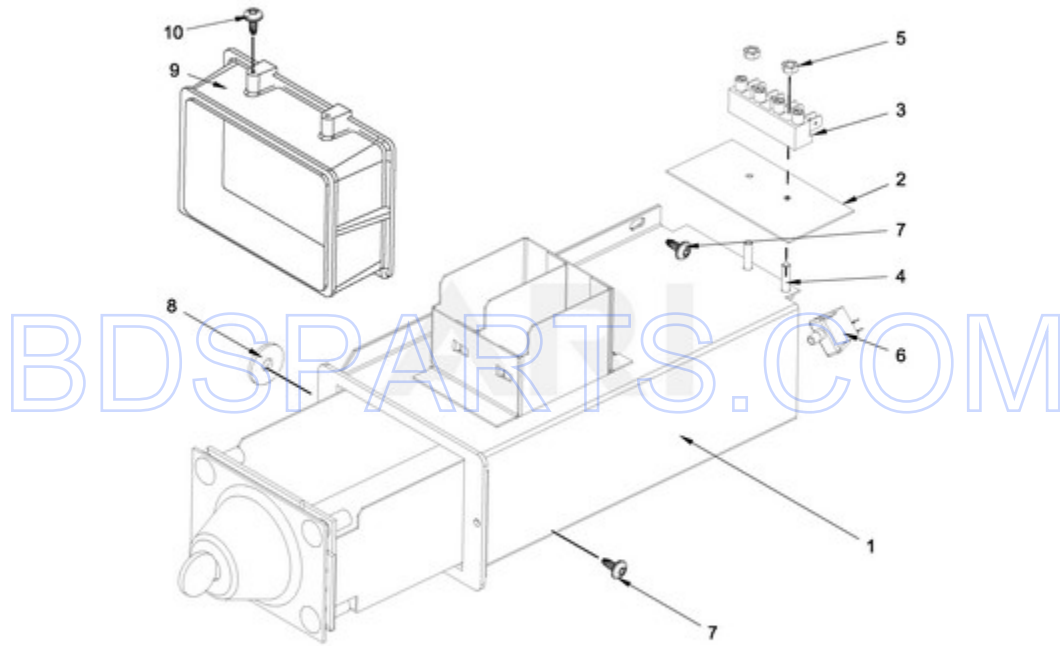

MXS40PDATS - 07 - COIN VAULT PARTS

COIN VAULT PARTS

07/17/2017

12

Part No. W10785072 Rev. B

Page design © 2004-2017 by ARI Network Services, Inc.

BDSPARTS.COM

Ref #	Part #	Description	Qty	Context	Note	MSRP
3	23001113	TERMINAL BLOCK				
2	23001115	TERMINAL BLOCK INSULATION				
5	23003666	NUT M4				
10	23003114	BOLT M4X8				
6	23003656	SWITCH, COIN BOX				
4	23004095	BOLT M4X16				
7	W10711800	SCREW M4X11				
9	W10712166	VAULT BEZEL				
8	W10431220	WASHER				
1	W10714944	COIN VAULT				

BDSPARTS.COM

BDSPARTS.COM