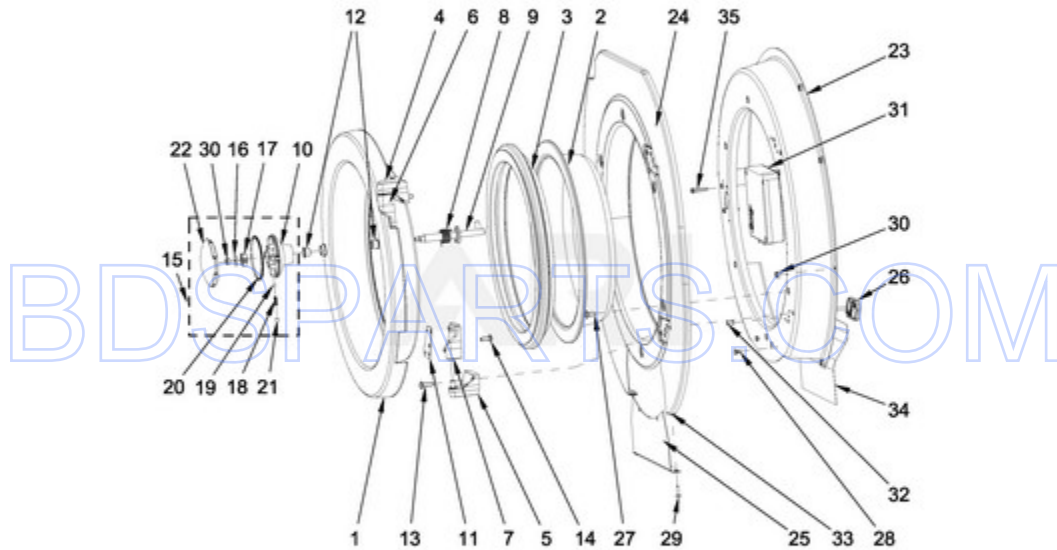

MXS40PDATS - 08 - DOOR PARTS

DOOR PARTS

Ref #	Part #	Description	Qty	Context	Note	MSRP
NI	N/P	FOLLOWING PARTS NOT ILLUSTRATED				
30	23001310	NUT M6				
29	23002398	BOLT M4X16				
16	23003012	WASHER M6				
33	23004093	RIVET BLIND NUT M4				
32	23002408	RIVET W/CRANK (4X12.5)				
4	W10712306	UPPER HINGE - FIXED				
5	W10712307	LOWER HINGE - FIXED				
6	W10712308	UPPER HINGE				
7	W10712309	LOWER HINGE				
8	W10712314	TORSION SPRING, HANDLE				
9	W10712315	LOCK SHAFT, HANDLE				
10	W10712316	INNER, HANDLE				
11	W10712317	WASHER, HINGE				
12	W10712318	CASING, LOCK SHAFT				
13	W10712319	BOLT M6X25				
14	W10712320	BOLT M6X16				
17	W10712323	LOCATING SEGMENT, HANDLE				
18	W10712328	COMPRESSION SPRING, HANDLE				
19	W10712344	HANDLE BALL				
20	W10712345	DISTINGUISHING RING (BLUE)				
21	W10712347	BOLT M6X6				
22	W10712351	COVER, HANDLE				
26	W10712366	HINGE SUPPORT				
27	W10712367	BOLT M6X14				
28	W10712368	PLASTIC PLUG				
35	W10712370	BOLT M5X25				
31	W10712373	DOOR LOCK				
15	W10712375	HANDLE COMPLETE				
NI	W10712376	WIRING HARNESS, DOOR LOCK				
1	W10712297	DOOR (GREY)				
2	W10712301	DOOR GLASS				
3	W10712305	DOOR SEAL				
23	W10712358	DOOR AND LOCK HOLDER COMPLETE				
25	W10712364	FRONT COVER OF HEATING ELEMENT				
20A	W10712346	DISTINGUISHING RING (RED)				
34	W10712369	PLASTIC DRIP SHIELD				

BDS PARTS.COM

BDS PARTS.COM