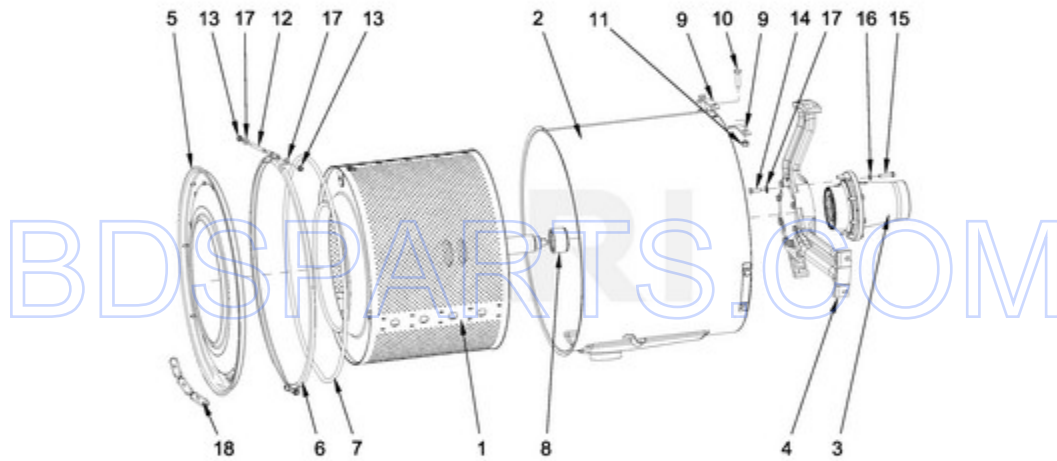

BDSPARTS.COM

BDSPARTS.COM

MXS40PDATS - 12 - DRUM AND TUB PARTS

DRUM AND TUB PARTS

Ref #	Part #	Description	Qty	Context	Note	MSRP
18	23001594	HEATING ELEMENT HOLE PLUG				
14	23001202	BOLT M10X35				
15	23001283	BOLT M12X35				
16	23001292	WASHER M13				
13	23002487	NUT M8				
17	23001608	WASHER M8.4				
10	23004207	BOLT M12X50				
12	23002486	BOLT M8				
11	W10357141	NUT M12				
4	W10713401	SUPPORT, TUB				
5	W10713409	FRONT TUB PANEL - COMPLETE				
6	W10713412	CLAMP - COMPLETE				
7	W10713415	SEAL D10-2550MM				
8	W10713946	SEALING SLEEVE				
9	W10713949	BRACKET, CURVED				
1	W10713380	INNER BASKET - COMPLETE				
2	W10713390	OUTER TUB - COMPLETE				
3	W10714050	TRUNNION - COMPLETE				