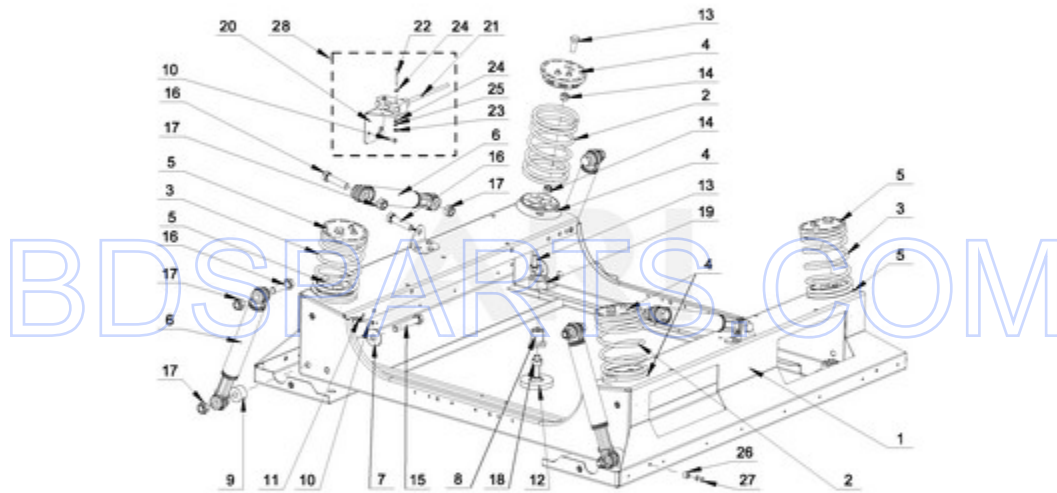

MXS40PDATS - 03 - LOWER FRAME PARTS

LOWER FRAME PARTS

07/17/2017

4

Part No. W10785072 Rev. B

Page design © 2004-2017 by ARI Network Services, Inc.

BDSPARTS.COM

Ref #	Part #	Description	Qty	Context	Note	MSRP
10	23002398	BOLT M4X16				
14	23001607	NUT M8				
18	23001661	NUT M10				
13	23002475	BOLT M8X20				
23	23002958	NUT M3				
24	23003654	WASHER M3.2				
11	23002950	WASHER, LOCK M4				
25	23002865	WASHER, LOCK M4				
17	23001241	NUT M10				
19	23003935	NUT M20				
7	23004023	WASHER M10				
12	23003458	WASHER FOOT				
16	W10286257	BOLT M10X50				
26	W10711787	INSERT, RIVET				
27	W10711789	RIVET W/CRANK (4X16)				
8	W10711766	THREADED JOINT				
9	W10711768	ROLLER				
15	W10711778	BOLT M10X60				
21	W10711785	OUT OF BALANCE SWITCH				
22	W10711786	BOLT M3X25				
6	W10711763	DAMPER				
1	W10711733	LOWER FRAME				
2	W10711740	SPRING (LEFT FRONT, RIGHT REAR)				
3	W10711752	SPRING (RIGHT FRONT, LEFT REAR)				
4	W10711756	SPRING HOLDER (LEFT FRONT, RIGHT REAR)				
5	W10711760	SPRING HOLDER (RIGHT FRONT, LEFT REAR)				
20	W10711782	HOLDER, OUT OF BALANCE SWITCH				
28	W10711791	OUT OF BALANCE SWITCH - COMPLETE