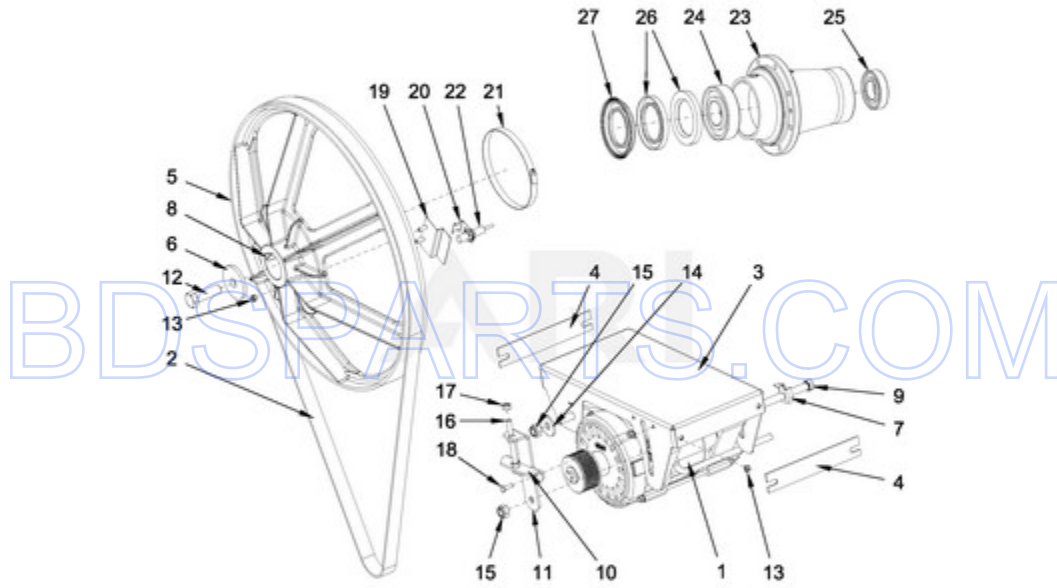

MXS40PDATS - 13 - DRIVE PARTS

DRIVE PARTS

07/17/2017

24

Part No. W10785072 Rev. B

Page design © 2004-2017 by ARI Network Services, Inc.

BDSPARTS.COM

Ref #	Part #	Description	Qty	Context	Note	MSRP
17	23001266	NUT M8				
13	23001310	NUT M6				
18	23002461	BOLT M6X16				
14	23004146	WASHER M12				
25	23003614	BEARING (6310)				
15	W10357141	NUT M12				
24	23003076	BEARING (6312)				
26	23003850	RING SEAL 100X130X10				
12	23002278	BOLT M16X30				
20	W10747779	BRACKET, SPEED SENSOR				
22	W10747780	SPEED SENSOR				
6	W10654354	MOTOR PULLEY WASHER				
9	W10713999	BOLT M12X220				
19	W10747778	PLATE, SPEED SENSOR				
21	W10748075	HOSE CLAMP (140-160)				
27	W10714026	RING SEAL 100X130/144X9/12				
7	W10713995	LOCK, BOLT HEAD				
10	W10714001	TENSIONING BRACKET - RIGID				
16	23004222	BOLT M8X70				
1	W10760691	MOTOR WITH PULLEY (2.2KW/230V/75HZ)				
2	W10713982	BELT				
3	W10713990	MOTOR BRACKET				
4	W10804910	MOTOR BRACKET SHIMS				
5	W10713993	V-PULLEY DRUM				
8	W10804909	DRUM PULLEY KEY				
11	W10714003	TENSIONING BRACKET - MOVABLE				
23	W10714016	BEARING HOUSING