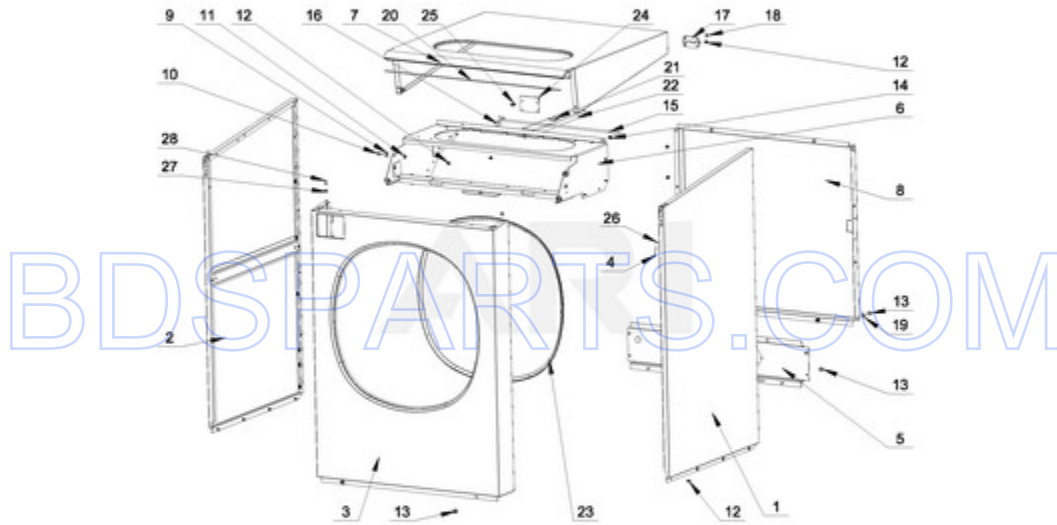

MXS40PDATS - 05 - CABINET PARTS

CABINET PARTS

07/17/2017

8

Part No. W10785072 Rev. B

Page design © 2004-2017 by ARI Network Services, Inc.

BDSPARTS.COM

Ref #	Part #	Description	Qty	Context	Note	MSRP
NI	N/P	FOLLOWING PARTS NOT ILLUSTRATED				
25	23001099	PC BOARD SOCKET				
11	23001310	NUT M6				
19	23002424	WASHER M6.4				
NI	23003666	PARTS FOR MAYTAG CONNECT 360 (NUT M4)				
9	23003012	WASHER M6				
17	23004103	HINGE				
26	23002950	WASHER, LOCK M4				
16	23002454	SELF STICKING CABLE CLIP				
20	W10286261	FOAM-SEAL				
14	23002167	GROMMET, RUBBER				
27	W10711787	INSERT, RIVET				
28	W10711789	RIVET W/CRANK (4X16)				
24	W10712170	AUTO-UNLOCK MODULE				
21	W10712181	VELCRO FASTENER				
18	W10712165	RIVET W/CRANK (8X8)				
NI	W10712183	WIRING HARNESS, AUTO-UNLOCK MODULE				
NI	W10712243	PARTS FOR MAYTAG CONNECT 360 (BOLT M4X12)				
15	W10712164	PROP ROD				
4	W10712182	BOLT M4X25				
10	W10712161	BOLT M6X12				
13	W10712163	BOLT M6X16				
23	W10712169	EDGE PROTECTION				
12	W10712162	BOLT M6X16				
1	W10712098	SIDE PANEL - RIGHT (PAINTED)				
1A	W10712099	SIDE PANEL - RIGHT (STAINLESS)				
2	W10712113	SIDE PANEL - LEFT (PAINTED)				
2B	W10712115	SIDE PANEL - LEFT (STAINLESS)				
5	W10712142	REAR COVER - LOWER, COMPLETE				
6	W10712147	PANEL HOLDER - COMPLETE				
7	W10712153	TOP COVER - COMPLETE				
8	W10712160	REAR COVER				
22	W10712178	BRACKET, TOP COVER (REINFORCEMENT)				
3	W10712131	FRONT PANEL - COMPLETE (PD)