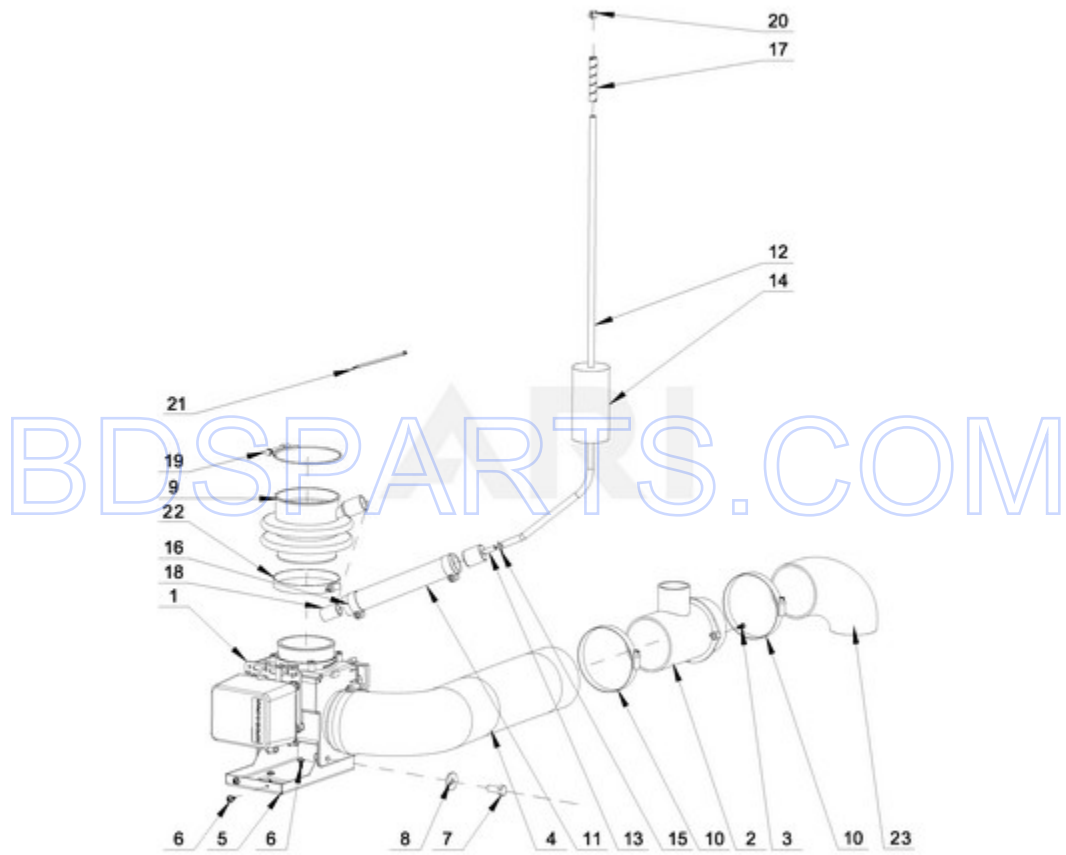

MXS40PNATS - 09 - DRAIN SYSTEM PARTS

DRAIN SYSTEM PARTS

05/13/2015

16

Part No. W10785073 Rev. A

Page design © 2004-2017 by ARI Network Services, Inc.

BDSPARTS.COM

Ref #	Part #	Description	Qty	Context	Note	MSRP
12	23001252	UPPER HOSE, PRESSURE SWITCH				
22	23001256	HOSE CLAMP (60-80)				
15	23001257	CLAMP, CORBIN (A5.5)				
10	23001258	HOSE CLAMP (70-90)				
13	23001260	PRESSURE SWITCH HOSE FITTING				
16	23001262	HOSE CLAMP (20-32)				
8	23002437	WASHER M8				
7	23002475	BOLT M8X20				
23	23002015	DRAIN ELBOW				
11	23001246	LOWER HOSE, PRESSURE SWITCH				
1B	W10357127	DRAIN VALVE (MOTOR ONLY)				
14	23004491	LARGER BUMPER				
6	W10711800	SCREW M4X11				
3	W10712718	BOLT M4X12				
1	W10712775	DRAIN VALVE - COMPLETE				
1A	W10712776	DRAIN VALVE (CHAMBER)				
2	W10712777	T-CONNECTOR				
9	W10712797	HOSE (TUB TO PUMP)				
20	W10712806	SPRING CLAMP				
18	W10712804	HOSE INSERT				
17	W10712803	HOSE PROTECTOR				
21	W10657139	WIRE TIE (130 X 2.6MM)				
19	W10712805	HOSE CLAMP (82-90)				
4	W10712790	DRAIN ELBOW				
5	W10712796	DRAIN VALVE HOLDER - COMPLETE