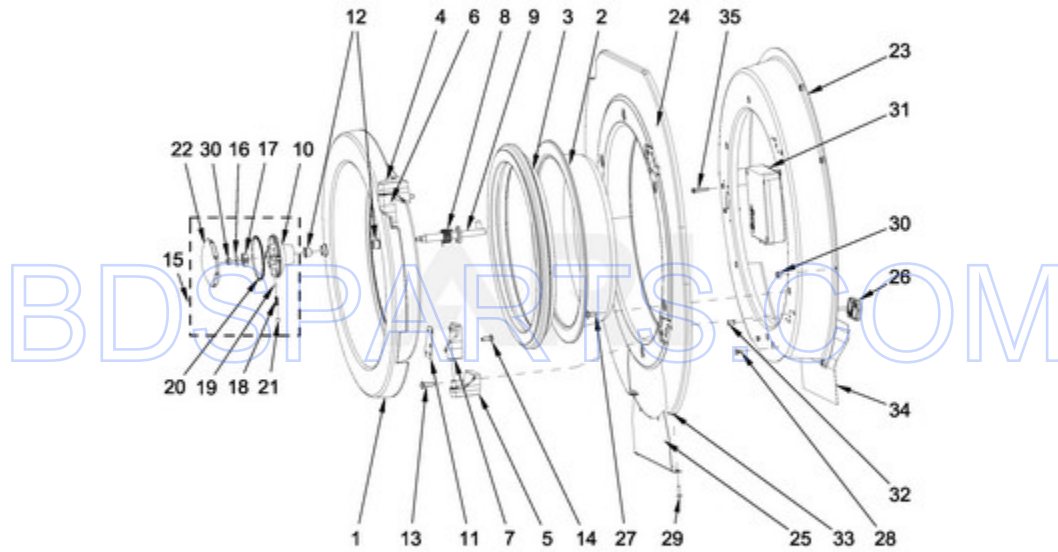

MXS40PNATS - 07 - DOOR PARTS

DOOR PARTS

05/13/2015

12

Part No. W10785073 Rev. A

Page design © 2004-2017 by ARI Network Services, Inc.

BDSPARTS.COM

Ref #	Part #	Description	Qty	Context	Note	MSRP
NI	N/P	FOLLOWING PARTS NOT ILLUSTRATED				
30	23001310	NUT M6				
29	23002398	BOLT M4X16				
16	23003012	WASHER M6				
33	23004093	RIVET BLIND NUT M4				
32	23002408	RIVET W/CRANK (4X12.5)				
4	W10712306	UPPER HINGE - FIXED				
5	W10712307	LOWER HINGE - FIXED				
6	W10712308	UPPER HINGE				
7	W10712309	LOWER HINGE				
8	W10712314	TORSION SPRING, HANDLE				
9	W10712315	LOCK SHAFT, HANDLE				
10	W10712316	INNER, HANDLE				
11	W10712317	WASHER, HINGE				
12	W10712318	CASING, LOCK SHAFT				
13	W10712319	BOLT M6X25				
14	W10712320	BOLT M6X16				
17	W10712323	LOCATING SEGMENT, HANDLE				
18	W10712328	COMPRESSION SPRING, HANDLE				
19	W10712344	HANDLE BALL				
20	W10712345	DISTINGUISHING RING (BLUE)				
21	W10712347	BOLT M6X6				
22	W10712351	COVER, HANDLE				
26	W10712366	HINGE SUPPORT				
27	W10712367	BOLT M6X14				
28	W10712368	PLASTIC PLUG				
35	W10712370	BOLT M5X25				
31	W10712373	DOOR LOCK				
15	W10712375	HANDLE COMPLETE				
NI	W10712376	WIRING HARNESS, DOOR LOCK				
1	W10712297	DOOR (GREY)				
2	W10712301	DOOR GLASS				
3	W10712305	DOOR SEAL				
23	W10712358	DOOR AND LOCK HOLDER COMPLETE				
25	W10712364	FRONT COVER OF HEATING ELEMENT				
20A	W10712346	DISTINGUISHING RING (RED)				
34	W10712369	PLASTIC DRIP SHIELD				

BDSPARTS.COM

BDSPARTS.COM