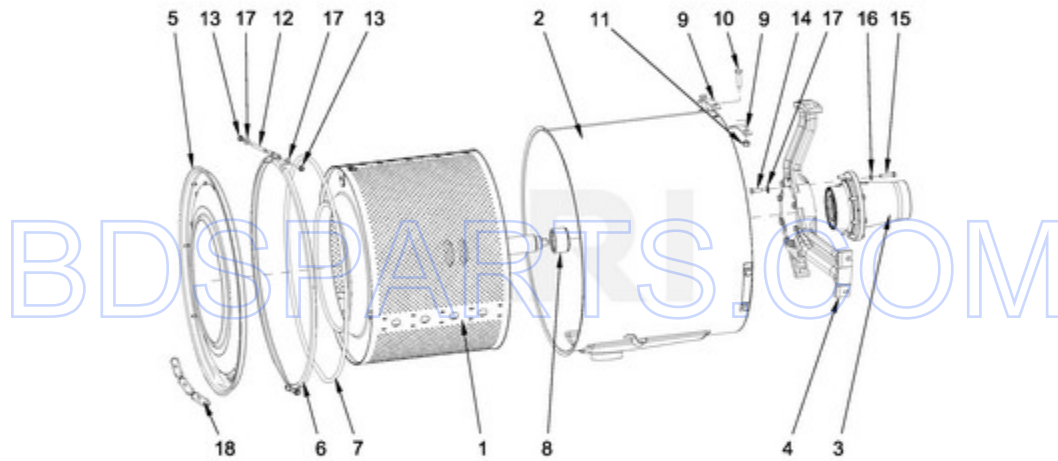

BDSPARTS.COM

BDSPARTS.COM

MXS40PNATS - 11 - DRUM AND TUB PARTS

DRUM AND TUB PARTS

Ref #	Part #	Description	Qty	Context	Note	MSRP
18	23001594	HEATING ELEMENT HOLE PLUG				
14	23001202	BOLT M10X35				
15	23001283	BOLT M12X35				
16	23001292	WASHER M13				
13	23002487	NUT M8				
17	23001608	WASHER M8.4				
10	23004207	BOLT M12X50				
12	23002486	BOLT M8				
11	W10357141	NUT M12				
4	W10713401	SUPPORT, TUB				
5	W10713409	FRONT TUB PANEL - COMPLETE				
6	W10713412	CLAMP - COMPLETE				
7	W10713415	SEAL D10-2550MM				
8	W10713946	SEALING SLEEVE				
9	W10713949	BRACKET, CURVED				
1	W10713380	INNER BASKET - COMPLETE				
2	W10713390	OUTER TUB - COMPLETE				
3	W10714050	TRUNNION - COMPLETE				