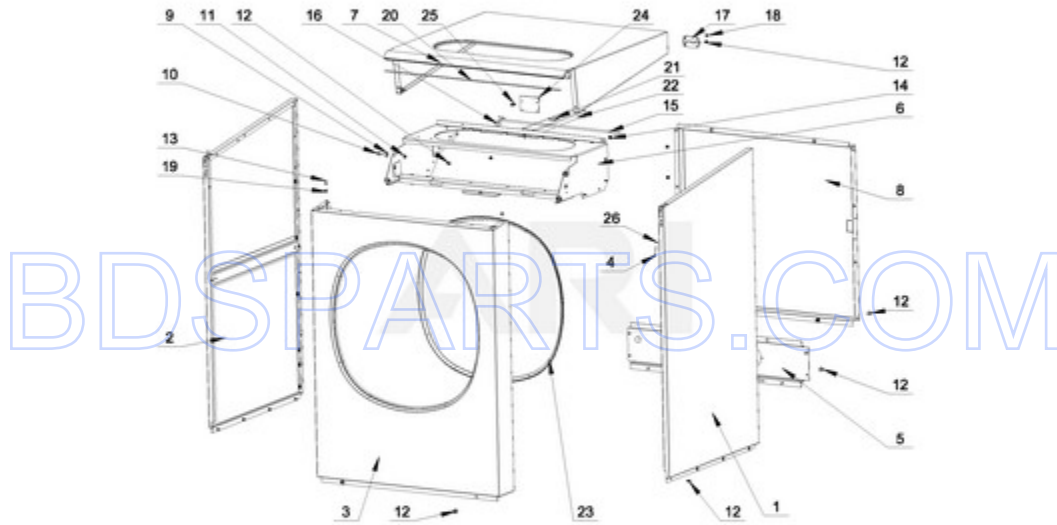

MXS40PNATS - 05 - CABINET PARTS

CABINET PARTS

05/13/2015

8

Part No. W10785073 Rev. A

Page design © 2004-2017 by ARI Network Services, Inc.

BDSPARTS.COM

Ref #	Part #	Description	Qty	Context	Note	MSRP
NI	N/P	FOLLOWING PARTS NOT ILLUSTRATED				
25	23001099	PC BOARD SOCKET				
11	23001310	NUT M6				
NI	23003666	PARTS FOR MAYTAG CONNECT 360 (NUT M4)				
9	23003012	WASHER M6				
17	23004103	HINGE				
26	23002950	WASHER, LOCK M4				
16	23002454	SELF STICKING CABLE CLIP				
20	W10286261	FOAM-SEAL				
14	23002167	GROMMET, RUBBER				
19	W10711787	INSERT, RIVET				
13	W10711789	RIVET W/CRANK (4X16)				
24	W10712170	AUTO-UNLOCK MODULE				
21	W10712181	VELCRO FASTENER				
18	W10712165	RIVET W/CRANK (8X8)				
NI	W10712183	WIRING HARNESS, AUTO-UNLOCK MODULE				
NI	W10712243	PARTS FOR MAYTAG CONNECT 360 (BOLT M4X12)				
15	W10712164	PROP ROD				
4	W10712182	BOLT M4X25				
10	W10712161	BOLT M6X12				
23	W10712169	EDGE PROTECTION				
12	W10712162	BOLT M6X16				
1	W10712098	SIDE PANEL - RIGHT (PAINTED)				
1A	W10712099	SIDE PANEL - RIGHT (STAINLESS)				
2	W10712113	SIDE PANEL - LEFT (PAINTED)				
2A	W10712115	SIDE PANEL - LEFT (STAINLESS)				
3	W10712130	FRONT PANEL - COMPLETE (PN)				
5	W10712142	REAR COVER - LOWER, COMPLETE				
6	W10712147	PANEL HOLDER - COMPLETE				
7	W10712153	TOP COVER - COMPLETE				
8	W10712160	REAR COVER				
22	W10712178	BRACKET, TOP COVER (REINFORCEMENT)