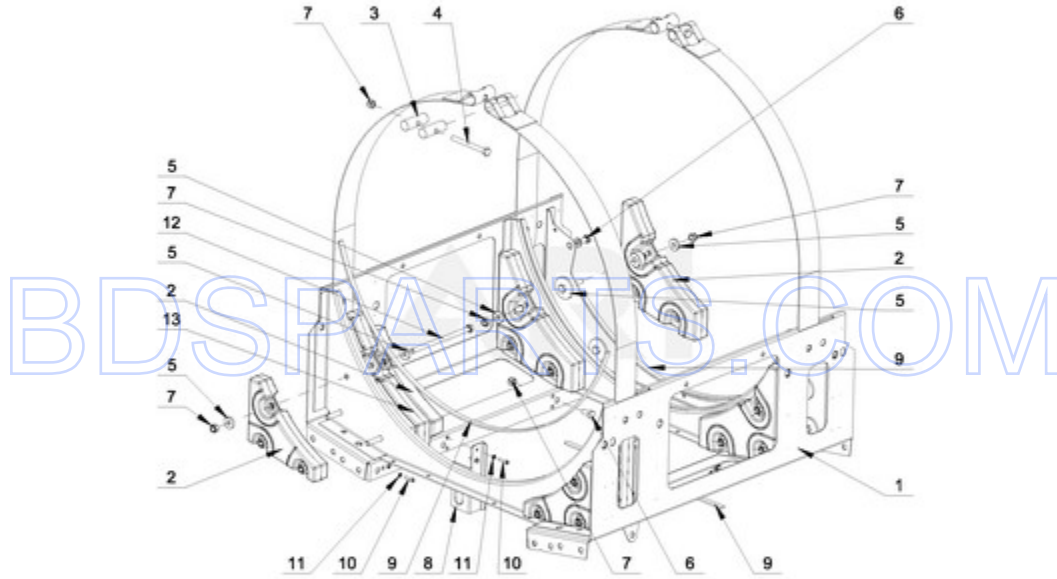

MXS40PNATS - 02 - UPPER FRAME PARTS

UPPER FRAME PARTS

Ref #	Part #	Description	Qty	Context	Note	MSRP
10	23002398	BOLT M4X16				
7	23001607	NUT M8				
6	23002475	BOLT M8X20				
11	23002950	WASHER, LOCK M4				
3	W10711702	COVER STRIP PIN				
9	W10711718	SELF-ADHESIVE FOAM SEAL				
4	W10711703	BOLT M8X100				
5	W10711704	WASHER M8				
8	W10711706	DETECTOR, OUT OF BALANCE				
2	W10711698	4.50KG WEIGHT				
1	W10711693	UPPER FRAME				
12	W10711729	BOLT M8X130				
13	W10711727	12.25KG WEIGHT				

BDSPARTS.COM

BDSPARTS.COM

MXS40PNATS - 03 - LOWER FRAME PARTS

LOWER FRAME PARTS

05/13/2015

4

Part No. W10785073 Rev. A

Page design © 2004-2017 by ARI Network Services, Inc.

BDSPARTS.COM

Ref #	Part #	Description	Qty	Context	Note	MSRP
10	23002398	BOLT M4X16				
14	23001607	NUT M8				
18	23001661	NUT M10				
13	23002475	BOLT M8X20				
23	23002958	NUT M3				
24	23003654	WASHER M3.2				
11	23002950	WASHER, LOCK M4				
25	23002865	WASHER, LOCK M4				
17	23001241	NUT M10				
19	23003935	NUT M20				
7	23004023	WASHER M10				
12	23003458	WASHER FOOT				
16	W10286257	BOLT M10X50				
26	W10711787	INSERT, RIVET				
27	W10711789	RIVET W/CRANK (4X16)				
8	W10711766	THREADED JOINT				
9	W10711768	ROLLER				
15	W10711778	BOLT M10X60				
21	W10711785	OUT OF BALANCE SWITCH				
22	W10711786	BOLT M3X25				
6	W10711763	DAMPER				
1	W10711733	LOWER FRAME				
2	W10711740	SPRING (LEFT FRONT, RIGHT REAR)				
3	W10711752	SPRING (RIGHT FRONT, LEFT REAR)				
4	W10711756	SPRING HOLDER (LEFT FRONT, RIGHT REAR)				
5	W10711760	SPRING HOLDER (RIGHT FRONT, LEFT REAR)				
20	W10711782	HOLDER, OUT OF BALANCE SWITCH				
28	W10711791	OUT OF BALANCE SWITCH - COMPLETE				