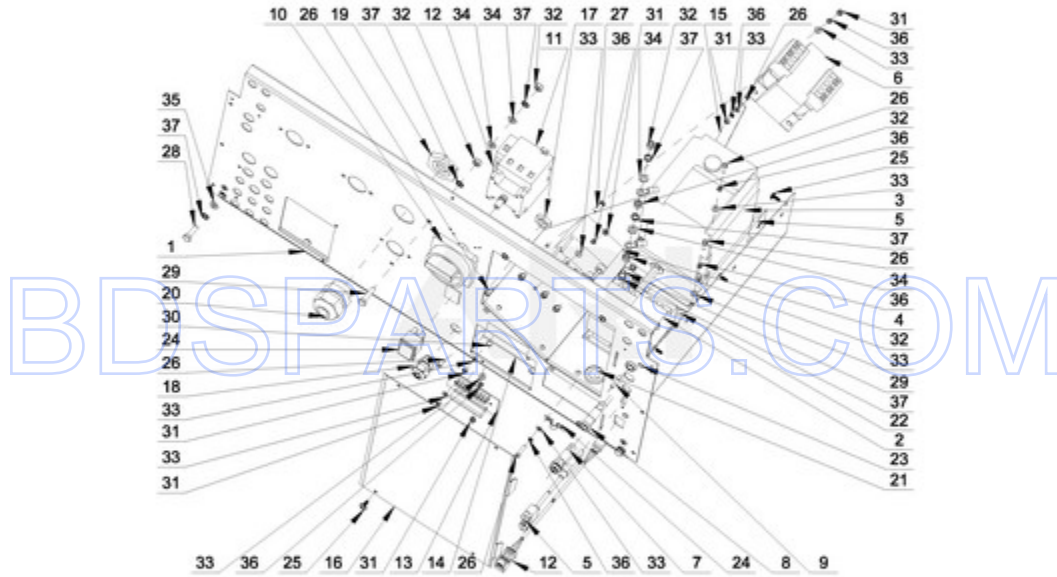

MXS40PNATS - 10 - REAR PANEL PARTS

REAR PANEL PARTS

Ref #	Part #	Description	Qty	Context	Note	MSRP
NI	N/P	FOLLOWING PARTS NOT ILLUSTRATED				
22	23001117	GROMMET, RUBBER				
7	23001462	FUSE HOLDER (5X20MM)				
2	23003750	CONTACTOR LC1 D09M7				
26	23002398	BOLT M4X16				
29	23002806	BOLT M6X25				
8	23002210	FUSE HOLDER (6X32MM)				
28	23002462	BOLT M6X20				
32	23002651	NUT M6				
37	23002425	WASHER, LOCK M6				
34	23003767	WASHER M6.4				
35	23002424	WASHER M6.4				
31	23003666	NUT M4				
33	23002438	WASHER M4.3				
27	23004095	BOLT M4X16				
9	23004315	FUSE 0.5A				
23	23002362	RIVET W/CRANK (4X7)				
36	23002400	WASHER M4				
9A	23003385	FUSE 1A 6X32				
30	23001682	BOLT M4X8				
10	23003497	MAIN SWITCH KNOB				
11	23003500	MAIN SWITCH 25A				
20	23004494	LARGE STRAIN RELIEF				
19	23004495	LARGE STRAIN RELIEF NUT				
18	23004396	SMALL STRAIN RELIEF M16				
17	23004398	SMALL STRAIN RELIEF NUT M16				
6	W10286352	TRANSFORMER				
13	W10286355	LED BOARD MC5				
21	23001587	PROTECTION, RUBBER (15X2)				
25	W10711800	SCREW M4X11				
12	W10713154	CABLE CONNECTOR, RS485				
5	W10713157	CABLE, USB - REAR PANEL CONNECTOR				
3A	W10713110	CABLE, COMMUNICATION				
24	W10713152	CABLE CLAMP				
13A	W10665044	CABLE, PUMP RELAY BOARD TO LED TERMINAL				
NI	W10713166	KIT, LIQUID SOAP SUPPLY CONNECTION				