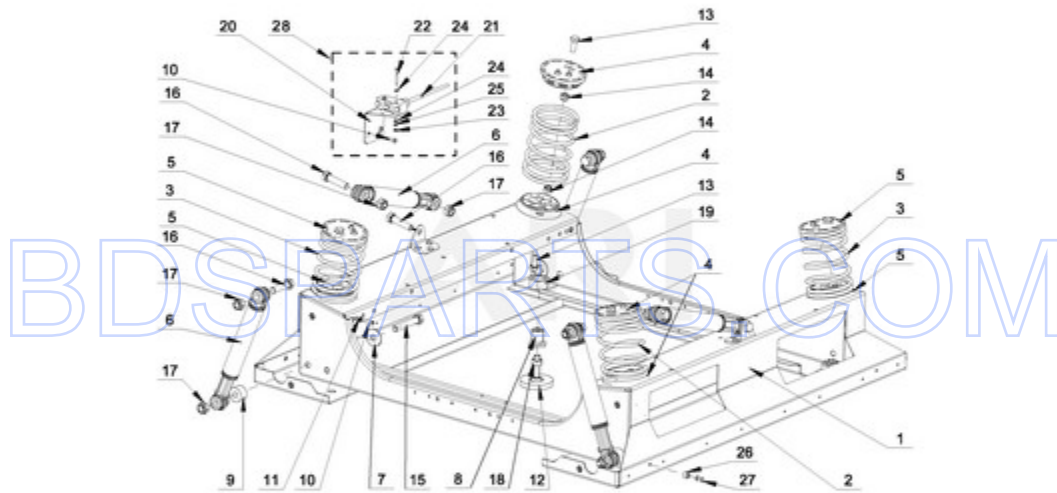

MXS40PNATS - 03 - LOWER FRAME PARTS

LOWER FRAME PARTS

05/13/2015

4

Part No. W10785073 Rev. A

Page design © 2004-2017 by ARI Network Services, Inc.

BDSPARTS.COM

Ref #	Part #	Description	Qty	Context	Note	MSRP
10	23002398	BOLT M4X16				
14	23001607	NUT M8				
18	23001661	NUT M10				
13	23002475	BOLT M8X20				
23	23002958	NUT M3				
24	23003654	WASHER M3.2				
11	23002950	WASHER, LOCK M4				
25	23002865	WASHER, LOCK M4				
17	23001241	NUT M10				
19	23003935	NUT M20				
7	23004023	WASHER M10				
12	23003458	WASHER FOOT				
16	W10286257	BOLT M10X50				
26	W10711787	INSERT, RIVET				
27	W10711789	RIVET W/CRANK (4X16)				
8	W10711766	THREADED JOINT				
9	W10711768	ROLLER				
15	W10711778	BOLT M10X60				
21	W10711785	OUT OF BALANCE SWITCH				
22	W10711786	BOLT M3X25				
6	W10711763	DAMPER				
1	W10711733	LOWER FRAME				
2	W10711740	SPRING (LEFT FRONT, RIGHT REAR)				
3	W10711752	SPRING (RIGHT FRONT, LEFT REAR)				
4	W10711756	SPRING HOLDER (LEFT FRONT, RIGHT REAR)				
5	W10711760	SPRING HOLDER (RIGHT FRONT, LEFT REAR)				
20	W10711782	HOLDER, OUT OF BALANCE SWITCH				
28	W10711791	OUT OF BALANCE SWITCH - COMPLETE