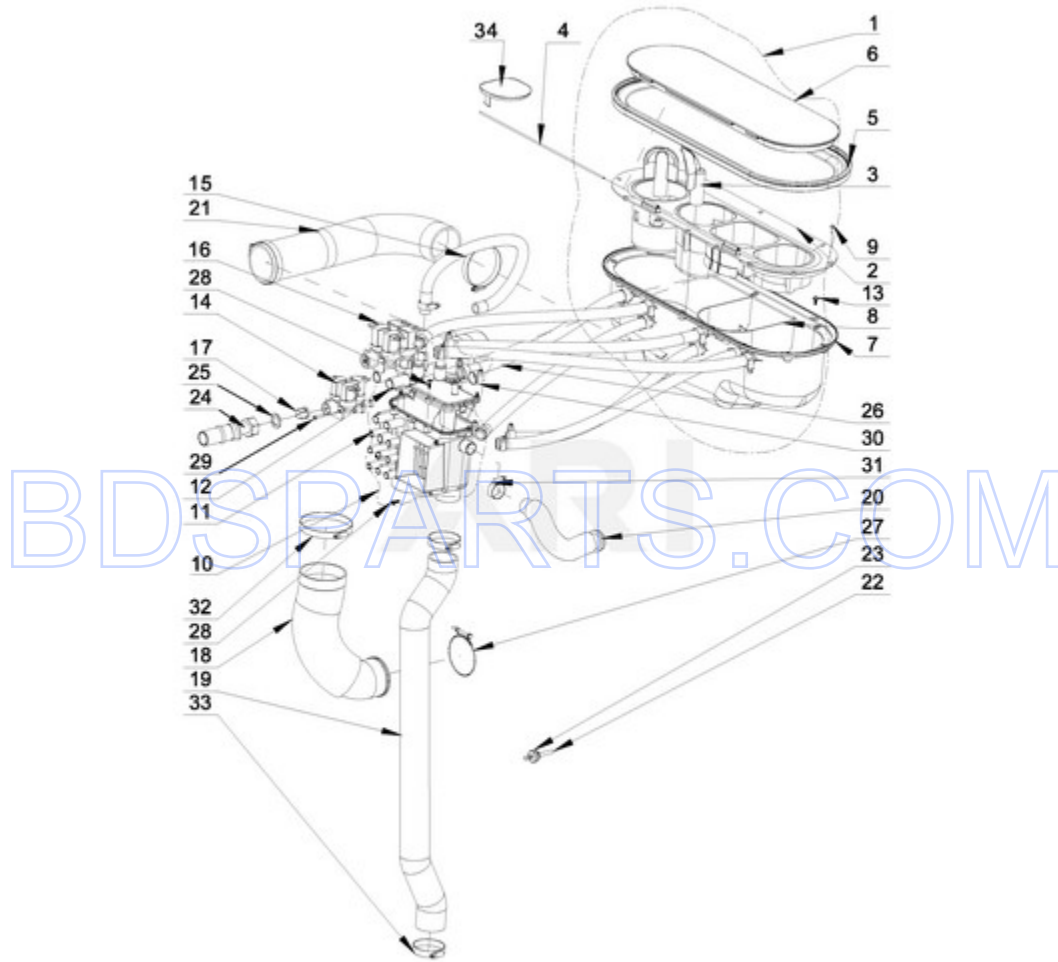

MXS40PNATS - 06 - CONTROL PANEL PARTS

CONTROL PANEL PARTS

Ref #	Part #	Description	Qty	Context	Note	MSRP
NI	N/P	FOLLOWING PARTS NOT ILLUSTRATED				
NI	N/P	FOLLOWING PARTS NOT ILLUSTRATED				
10	23001009	HOOK, LOCK				
17	23001468	BOLT M3X12				
23	23001545	WASHER M4				
20	23002869	BOLT M3X6				
21	23003666	NUT M4				
22	23002438	WASHER M4.3				
25	23002950	WASHER, LOCK M4				
24	23002865	WASHER, LOCK M4				
18	23004061	SCREW M3X8				
15	23004126	DOUBLE-SIDED TAPE				
NI	23004139	EMERGENCY STOP HARNESS (OPL)				
19	23002719	BOLT M3 X 20				
26	23002877	SHIELD, RAIN				
9	W10712231	LOCK				
16	W10712243	BOLT M4X12				
11	W10712233	DISPLAY BOARD - CPU				
12	W10712234	MAIN CONTROL BOARD MC7				
NI	W10712236	WIRING HARNESS, MAIN CONTROL TO DISPLAY BOARD				
13	W10712238	KNOB, EMERGENCY STOP				
14	W10712240	HOLDER, EMERGENCY STOP				
2	W10712210	SIDEBOARD - LEFT (PAINTED)				
3	W10712211	SIDEBOARD - RIGHT (PAINTED)				
6	W10712218	SIDEBOARD PANEL - RIGHT (STAINLESS)				
7	W10712219	SIDEBOARD PANEL - LEFT (STAINLESS)				
NI	W10761049	KEY				
1	W10712206	CONTROL PANEL BRACKET				
4	W10712214	LOWER TRIM				
5	W10712217	CONTROL BOARD BRACKET				
8	W10712225	USER INTERFACE FACIA/KEYPAD MC7 (PN)				

BDSPARTS.COM

BDSPARTS.COM

Ref #	Part #	Description	Qty	Context	Note	MSRP
24	W10757826	FRONT PANEL				

BDSPARTS.COM

BDSPARTS.COM

MXS40PNATS - 08 - WATER INLET PARTS

WATER INLET PARTS

05/13/2015