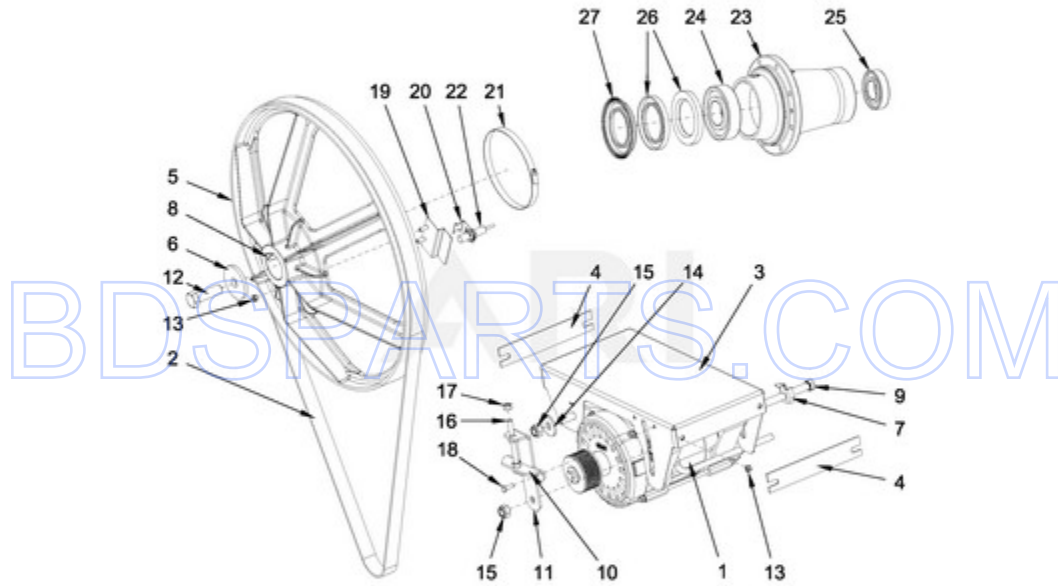

MXS40PNATS - 12 - DRIVE PARTS

DRIVE PARTS

05/13/2015

22

Part No. W10785073 Rev. A

Page design © 2004-2017 by ARI Network Services, Inc.

BDSPARTS.COM

Ref #	Part #	Description	Qty	Context	Note	MSRP
17	23001266	NUT M8				
13	23001310	NUT M6				
18	23002461	BOLT M6X16				
14	23004146	WASHER M12				
25	23003614	BEARING (6310)				
15	W10357141	NUT M12				
24	23003076	BEARING (6312)				
26	23003850	RING SEAL 100X130X10				
12	23002278	BOLT M16X30				
20	W10747779	BRACKET, SPEED SENSOR				
22	W10747780	SPEED SENSOR				
6	W10654354	MOTOR PULLEY WASHER				
9	W10713999	BOLT M12X220				
19	W10747778	PLATE, SPEED SENSOR				
21	W10748075	HOSE CLAMP (140-160)				
27	W10714026	RING SEAL 100X130/144X9/12				
7	W10713995	LOCK, BOLT HEAD				
10	W10714001	TENSIONING BRACKET - RIGID				
16	23004222	BOLT M8X70				
1	W10760691	MOTOR WITH PULLEY (2.2KW/230V/75HZ)				
2	W10713982	BELT				
3	W10713990	MOTOR BRACKET				
4	W10804910	MOTOR BRACKET SHIMS				
5	W10713993	V-PULLEY DRUM				
8	W10804909	DRUM PULLEY KEY				
11	W10714003	TENSIONING BRACKET - MOVABLE				
23	W10714016	BEARING HOUSING