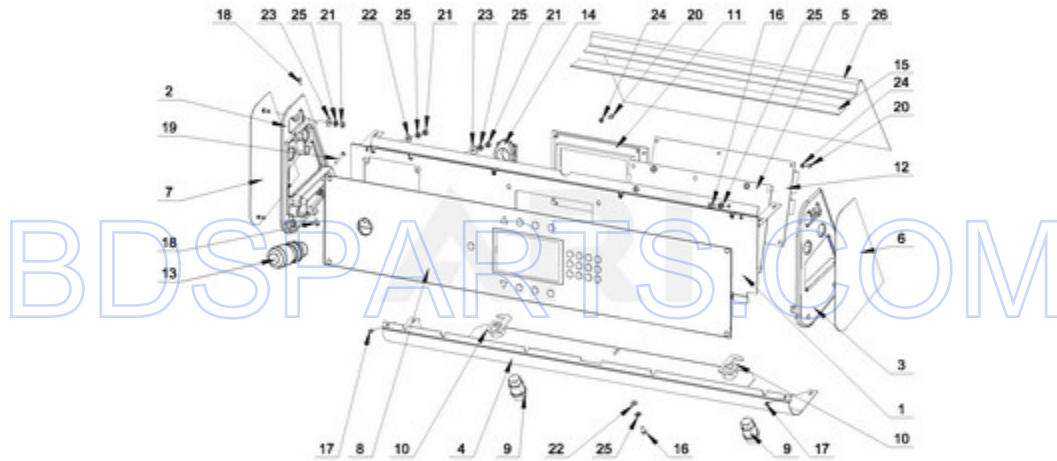

MXS40PNATS - 06 - CONTROL PANEL PARTS

CONTROL PANEL PARTS

Ref #	Part #	Description	Qty	Context	Note	MSRP
NI	N/P	FOLLOWING PARTS NOT ILLUSTRATED				
NI	N/P	FOLLOWING PARTS NOT ILLUSTRATED				
10	23001009	HOOK, LOCK				
17	23001468	BOLT M3X12				
23	23001545	WASHER M4				
20	23002869	BOLT M3X6				
21	23003666	NUT M4				
22	23002438	WASHER M4.3				
25	23002950	WASHER, LOCK M4				
24	23002865	WASHER, LOCK M4				
18	23004061	SCREW M3X8				
15	23004126	DOUBLE-SIDED TAPE				
NI	23004139	EMERGENCY STOP HARNESS (OPL)				
19	23002719	BOLT M3 X 20				
26	23002877	SHIELD, RAIN				
9	W10712231	LOCK				
16	W10712243	BOLT M4X12				
11	W10712233	DISPLAY BOARD - CPU				
12	W10712234	MAIN CONTROL BOARD MC7				
NI	W10712236	WIRING HARNESS, MAIN CONTROL TO DISPLAY BOARD				
13	W10712238	KNOB, EMERGENCY STOP				
14	W10712240	HOLDER, EMERGENCY STOP				
2	W10712210	SIDEBOARD - LEFT (PAINTED)				
3	W10712211	SIDEBOARD - RIGHT (PAINTED)				
6	W10712218	SIDEBOARD PANEL - RIGHT (STAINLESS)				
7	W10712219	SIDEBOARD PANEL - LEFT (STAINLESS)				
NI	W10761049	KEY				
1	W10712206	CONTROL PANEL BRACKET				
4	W10712214	LOWER TRIM				
5	W10712217	CONTROL BOARD BRACKET				
8	W10712225	USER INTERFACE FACIA/KEYPAD MC7 (PN)