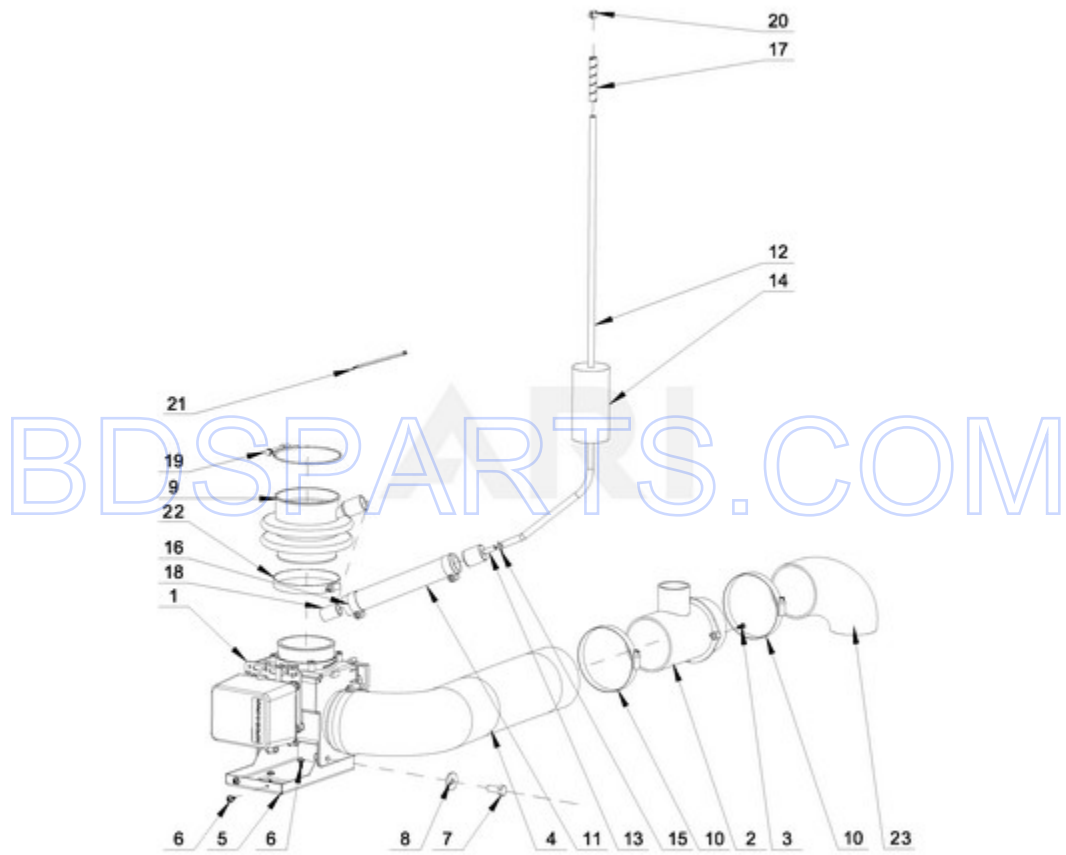

MXS55PDATS - 10 - DRAIN SYSTEM PARTS

DRAIN SYSTEM PARTS

07/17/2017

18

Part No. W10804177 Rev. B

Page design © 2004-2017 by ARI Network Services, Inc.

BDSPARTS.COM

Ref #	Part #	Description	Qty	Context	Note	MSRP
12	23001252	UPPER HOSE, PRESSURE SWITCH				
22	23001256	HOSE CLAMP (60-80)				
15	23001257	CLAMP, CORBIN (A5.5)				
10	23001258	HOSE CLAMP (70-90)				
13	23001260	PRESSURE SWITCH HOSE FITTING				
16	23001262	HOSE CLAMP (20-32)				
8	23002437	WASHER M8				
7	23002475	BOLT M8X20				
23	23002015	DRAIN ELBOW				
11	23001246	LOWER HOSE, PRESSURE SWITCH				
1B	W10357127	DRAIN VALVE (MOTOR ONLY)				
14	23004491	LARGER BUMPER				
6	W10711800	SCREW M4X11				
3	W10712718	BOLT M4X12				
1	W10712775	DRAIN VALVE - COMPLETE				
1A	W10712776	DRAIN VALVE (CHAMBER)				
2	W10712777	T-CONNECTOR				
9	W10712797	HOSE (TUB TO PUMP)				
20	W10712806	SPRING CLAMP				
18	W10712804	HOSE INSERT				
17	W10712803	HOSE PROTECTOR				
21	W10657139	WIRE TIE (130 X 2.6MM)				
19	W10712805	HOSE CLAMP (82-90)				
5	W10712796	DRAIN VALVE HOLDER - COMPLETE				
4	W10712792	DRAIN ELBOW