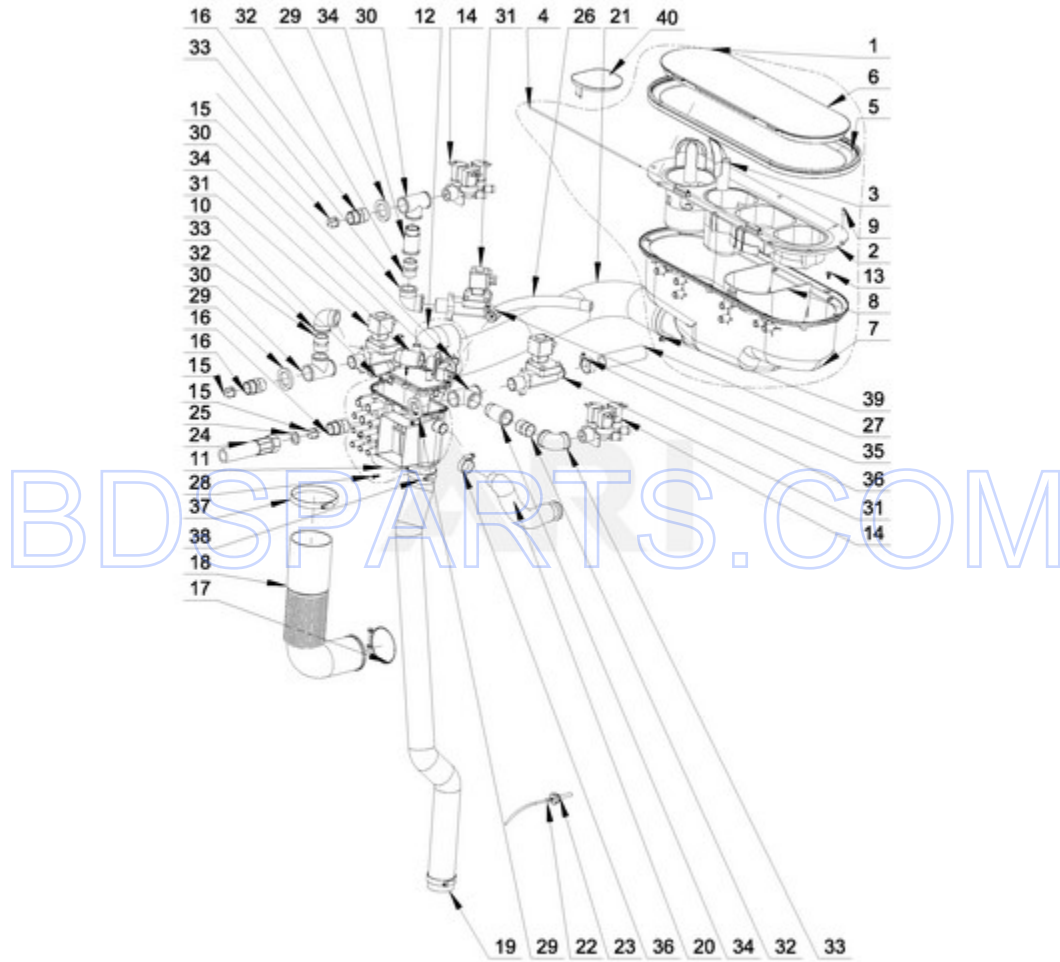

BDSPARTS.COM

Ref #	Part #	Description	Qty	Context	Note	MSRP
10	23002398	BOLT M4X16				
14	23001607	NUT M8				
18	23001661	NUT M10				
13	23002475	BOLT M8X20				
23	23002958	NUT M3				
24	23003654	WASHER M3.2				
11	23002950	WASHER, LOCK M4				
25	23002865	WASHER, LOCK M4				
17	23001241	NUT M10				
19	23003935	NUT M20				
7	23004023	WASHER M10				
12	23003458	WASHER FOOT				
16	W10286257	BOLT M10X50				
26	W10711787	INSERT, RIVET				
27	W10711789	RIVET W/CRANK (4X16)				
8	W10711766	THREADED JOINT				
9	W10711768	ROLLER				
15	W10711778	BOLT M10X60				
21	W10711785	OUT OF BALANCE SWITCH				
22	W10711786	BOLT M3X25				
6	W10711763	DAMPER				
4	W10711756	SPRING HOLDER (LEFT FRONT, RIGHT REAR)				
5	W10711760	SPRING HOLDER (RIGHT FRONT, LEFT REAR)				
20	W10711782	HOLDER, OUT OF BALANCE SWITCH				
28	W10711791	OUT OF BALANCE SWITCH - COMPLETE				
1	W10711734	LOWER FRAME				
2	W10711742	SPRING (LEFT FRONT, RIGHT REAR)				
3	W10711753	SPRING (RIGHT FRONT, LEFT REAR)				

BDSPARTS.COM

BDSPARTS.COM

Ref #	Part #	Description	Qty	Context	Note	MSRP
24	W10757826	FRONT PANEL				

BDSPARTS.COM

BDSPARTS.COM

MXS55PDATS - 09 - WATER INLET PARTS

WATER INLET PARTS

07/17/2017