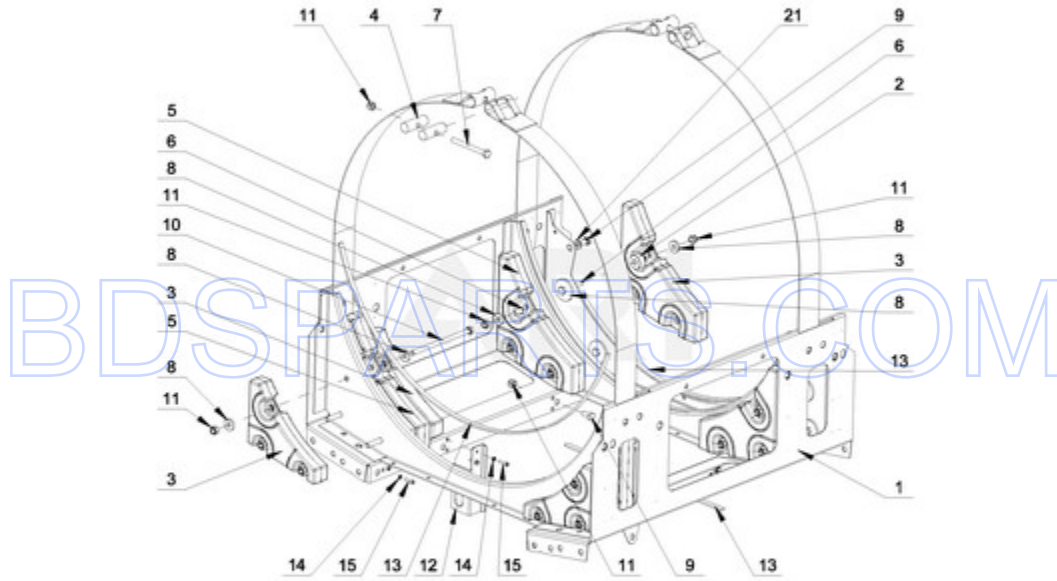

MXS55PDATS - 02 - UPPER FRAME PARTS

UPPER FRAME PARTS

Ref #	Part #	Description	Qty	Context	Note	MSRP
6	23001205	BOLT M8X45				
15	23002398	BOLT M4X16				
11	23001607	NUT M8				
9	23002475	BOLT M8X20				
14	23002950	WASHER, LOCK M4				
4	W10711702	COVER STRIP PIN				
13	W10711718	SELF-ADHESIVE FOAM SEAL				
7	W10711703	BOLT M8X100				
8	W10711704	WASHER M8				
2	W10757107	SPACER				
12	W10711706	DETECTOR, OUT OF BALANCE				
3	W10711698	4.50KG WEIGHT				
10	W10711728	BOLT M8X150				
5	W10711727	12.25KG WEIGHT				
1	W10711696	UPPER FRAME				

BDSPARTS.COM

BDSPARTS.COM

MXS55PDATS - 03 - LOWER FRAME PARTS

LOWER FRAME PARTS

07/17/2017

4

Part No. W10804177 Rev. B

Page design © 2004-2017 by ARI Network Services, Inc.

BDSPARTS.COM

Ref #	Part #	Description	Qty	Context	Note	MSRP
10	23002398	BOLT M4X16				
14	23001607	NUT M8				
18	23001661	NUT M10				
13	23002475	BOLT M8X20				
23	23002958	NUT M3				
24	23003654	WASHER M3.2				
11	23002950	WASHER, LOCK M4				
25	23002865	WASHER, LOCK M4				
17	23001241	NUT M10				
19	23003935	NUT M20				
7	23004023	WASHER M10				
12	23003458	WASHER FOOT				
16	W10286257	BOLT M10X50				
26	W10711787	INSERT, RIVET				
27	W10711789	RIVET W/CRANK (4X16)				
8	W10711766	THREADED JOINT				
9	W10711768	ROLLER				
15	W10711778	BOLT M10X60				
21	W10711785	OUT OF BALANCE SWITCH				
22	W10711786	BOLT M3X25				
6	W10711763	DAMPER				
4	W10711756	SPRING HOLDER (LEFT FRONT, RIGHT REAR)				
5	W10711760	SPRING HOLDER (RIGHT FRONT, LEFT REAR)				
20	W10711782	HOLDER, OUT OF BALANCE SWITCH				
28	W10711791	OUT OF BALANCE SWITCH - COMPLETE				
1	W10711734	LOWER FRAME				
2	W10711742	SPRING (LEFT FRONT, RIGHT REAR)				
3	W10711753	SPRING (RIGHT FRONT, LEFT REAR)				