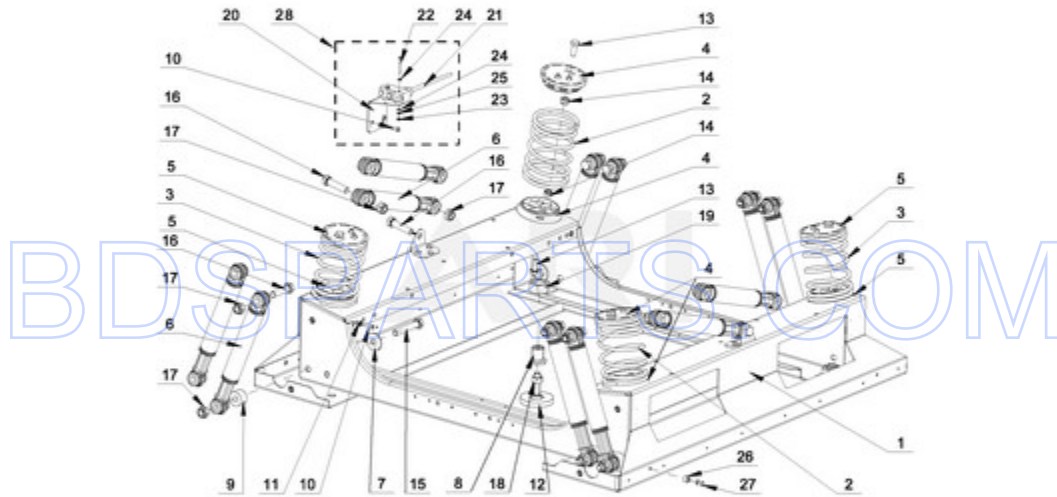

MXS55PDATS - 02 - UPPER FRAME PARTS

UPPER FRAME PARTS

Ref #	Part #	Description	Qty	Context	Note	MSRP
6	23001205	BOLT M8X45				
15	23002398	BOLT M4X16				
11	23001607	NUT M8				
9	23002475	BOLT M8X20				
14	23002950	WASHER, LOCK M4				
4	W10711702	COVER STRIP PIN				
13	W10711718	SELF-ADHESIVE FOAM SEAL				
7	W10711703	BOLT M8X100				
8	W10711704	WASHER M8				
2	W10757107	SPACER				
12	W10711706	DETECTOR, OUT OF BALANCE				
3	W10711698	4.50KG WEIGHT				
10	W10711728	BOLT M8X150				
5	W10711727	12.25KG WEIGHT				
1	W10711696	UPPER FRAME				

BDSPARTS.COM

BDSPARTS.COM

MXS55PDATS - 03 - LOWER FRAME PARTS

LOWER FRAME PARTS

07/17/2017

4

Part No. W10804177 Rev. B

Page design © 2004-2017 by ARI Network Services, Inc.

BDSPARTS.COM

Ref #	Part #	Description	Qty	Context	Note	MSRP
10	23002398	BOLT M4X16				
14	23001607	NUT M8				
18	23001661	NUT M10				
13	23002475	BOLT M8X20				
23	23002958	NUT M3				
24	23003654	WASHER M3.2				
11	23002950	WASHER, LOCK M4				
25	23002865	WASHER, LOCK M4				
17	23001241	NUT M10				
19	23003935	NUT M20				
7	23004023	WASHER M10				
12	23003458	WASHER FOOT				
16	W10286257	BOLT M10X50				
26	W10711787	INSERT, RIVET				
27	W10711789	RIVET W/CRANK (4X16)				
8	W10711766	THREADED JOINT				
9	W10711768	ROLLER				
15	W10711778	BOLT M10X60				
21	W10711785	OUT OF BALANCE SWITCH				
22	W10711786	BOLT M3X25				
6	W10711763	DAMPER				
4	W10711756	SPRING HOLDER (LEFT FRONT, RIGHT REAR)				
5	W10711760	SPRING HOLDER (RIGHT FRONT, LEFT REAR)				
20	W10711782	HOLDER, OUT OF BALANCE SWITCH				
28	W10711791	OUT OF BALANCE SWITCH - COMPLETE				
1	W10711734	LOWER FRAME				
2	W10711742	SPRING (LEFT FRONT, RIGHT REAR)				
3	W10711753	SPRING (RIGHT FRONT, LEFT REAR)				