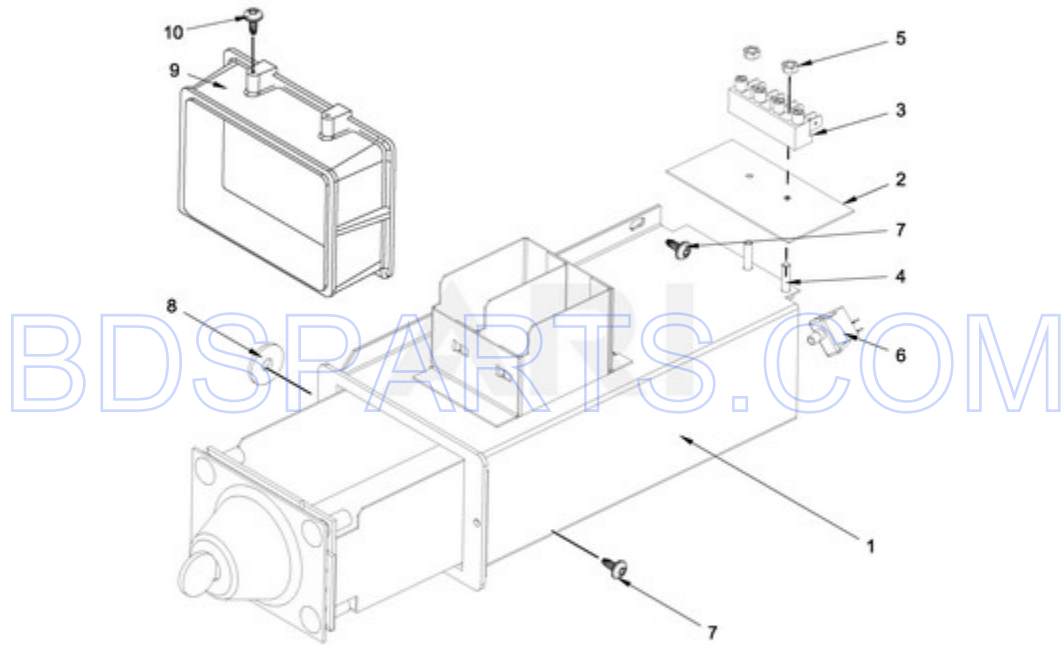

MXS55PDATS - 06 - CONTROL PANEL PARTS

CONTROL PANEL PARTS

07/17/2017

10

Part No. W10804177 Rev. B

Page design © 2004-2017 by ARI Network Services, Inc.

BDSPARTS.COM

Ref #	Part #	Description	Qty	Context	Note	MSRP
NI	N/P	FOLLOWING PARTS NOT ILLUSTRATED				
NI	N/P	FOLLOWING PARTS NOT ILLUSTRATED				
10	23001009	HOOK, LOCK				
17	23001468	BOLT M3X12				
23	23001545	WASHER M4				
20	23002869	BOLT M3X6				
21	23003666	NUT M4				
22	23002438	WASHER M4.3				
25	23002950	WASHER, LOCK M4				
24	23002865	WASHER, LOCK M4				
18	23004061	SCREW M3X8				
15	23004126	DOUBLE-SIDED TAPE				
19	23002719	BOLT M3 X 20				
14	23002877	SHIELD, RAIN				
9	W10712231	LOCK				
16	W10712243	BOLT M4X12				
13	W10712245	COIN DROP (.25 CENT)				
11	W10712233	DISPLAY BOARD - CPU				
12	W10712234	MAIN CONTROL BOARD MC7				
NI	W10712236	WIRING HARNESS, MAIN CONTROL TO DISPLAY BOARD				
2	W10712210	SIDEBOARD - LEFT (PAINTED)				
3	W10712211	SIDEBOARD - RIGHT (PAINTED)				
6	W10712218	SIDEBOARD PANEL - RIGHT (STAINLESS)				
7	W10712219	SIDEBOARD PANEL - LEFT (STAINLESS)				
NI	W10761049	KEY				
NI	W10286299	EMERGENCY STOP INTERCONNECTION				
1	W10712206	CONTROL PANEL BRACKET				
4	W10712214	LOWER TRIM				
5	W10712217	CONTROL BOARD BRACKET				
8	W11111431	USER INTERFACE FACIA/KEYPAD MC7 (PD)				

MXS55PDATS - 07 - COIN VAULT PARTS

COIN VAULT PARTS

07/17/2017

12

Part No. W10804177 Rev. B

Page design © 2004-2017 by ARI Network Services, Inc.

BDSPARTS.COM

Ref #	Part #	Description	Qty	Context	Note	MSRP
3	23001113	TERMINAL BLOCK				
2	23001115	TERMINAL BLOCK INSULATION				
5	23003666	NUT M4				
10	23003114	BOLT M4X8				
6	23003656	SWITCH, COIN BOX				
4	23004095	BOLT M4X16				
7	W10711800	SCREW M4X11				
9	W10712166	VAULT BEZEL				
8	W10431220	WASHER				
1	W10714944	COIN VAULT				