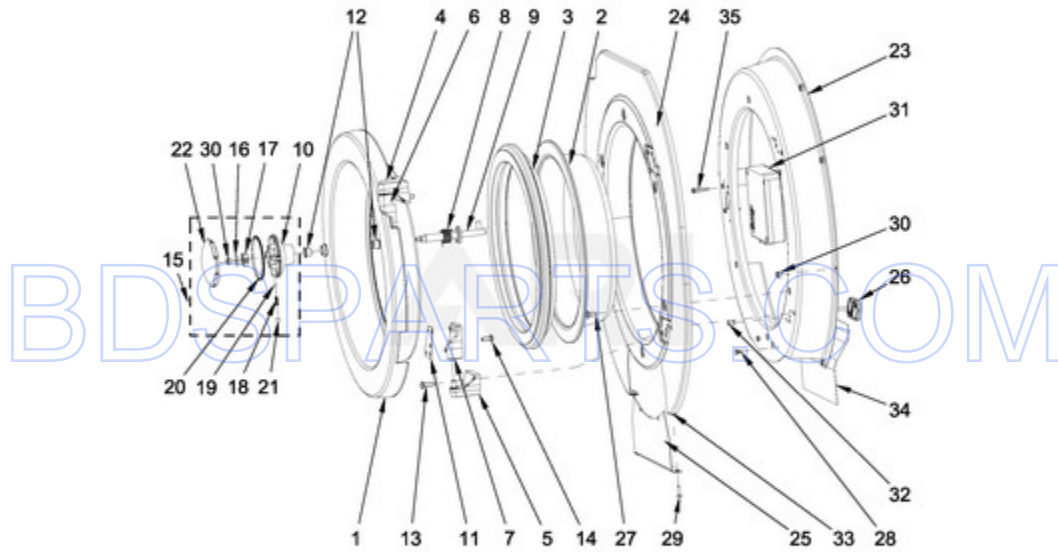

MXS55PDATS - 08 - DOOR PARTS

DOOR PARTS

Ref #	Part #	Description	Qty	Context	Note	MSRP
NI	N/P	FOLLOWING PARTS NOT ILLUSTRATED				
30	23001310	NUT M6				
29	23002398	BOLT M4X16				
16	23003012	WASHER M6				
33	23004093	RIVET BLIND NUT M4				
32	23002408	RIVET W/CRANK (4X12.5)				
4	W10712306	UPPER HINGE - FIXED				
5	W10712307	LOWER HINGE - FIXED				
6	W10712308	UPPER HINGE				
7	W10712309	LOWER HINGE				
8	W10712314	TORSION SPRING, HANDLE				
9	W10712315	LOCK SHAFT, HANDLE				
10	W10712316	INNER, HANDLE				
11	W10712317	WASHER, HINGE				
12	W10712318	CASING, LOCK SHAFT				
13	W10712319	BOLT M6X25				
14	W10712320	BOLT M6X16				
17	W10712323	LOCATING SEGMENT, HANDLE				
18	W10712328	COMPRESSION SPRING, HANDLE				
19	W10712344	HANDLE BALL				
20	W10712345	DISTINGUISHING RING (BLUE)				
21	W10712347	BOLT M6X6				
22	W10712351	COVER, HANDLE				
26	W10712366	HINGE SUPPORT				
27	W10712367	BOLT M6X14				
28	W10712368	PLASTIC PLUG				
35	W10712370	BOLT M5X25				
31	W10712373	DOOR LOCK				
15	W10712375	HANDLE COMPLETE				
NI	W10712376	WIRING HARNESS, DOOR LOCK				
1	W10712297	DOOR (GREY)				
2	W10712301	DOOR GLASS				
3	W10712305	DOOR SEAL				
23	W10712358	DOOR AND LOCK HOLDER COMPLETE				
25	W10712364	FRONT COVER OF HEATING ELEMENT				
20A	W10712346	DISTINGUISHING RING (RED)				
34	W10712369	PLASTIC DRIP SHIELD				

BDSPARTS.COM

BDSPARTS.COM