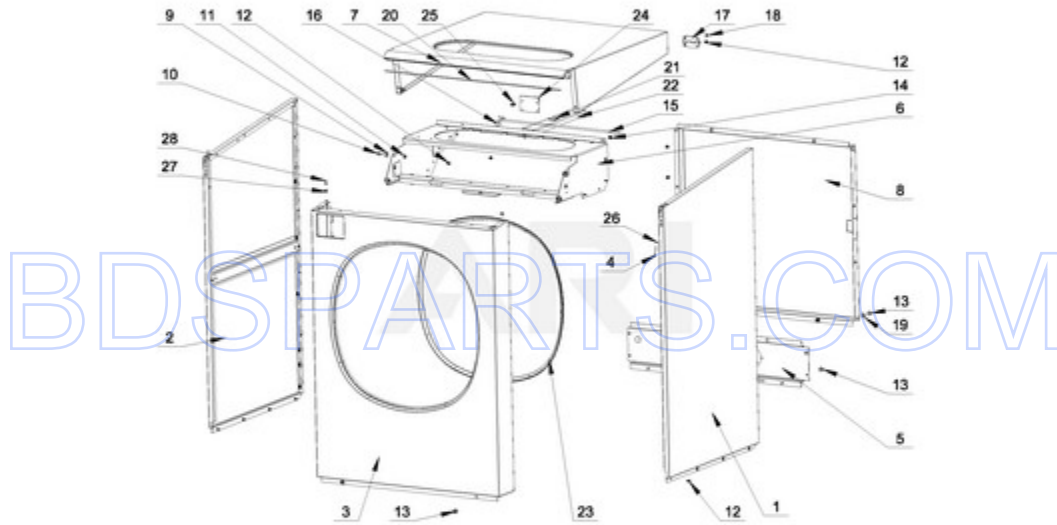

MXS55PDATS - 05 - CABINET PARTS

CABINET PARTS

07/17/2017

8

Part No. W10804177 Rev. B

Page design © 2004-2017 by ARI Network Services, Inc.

BDSPARTS.COM

Ref #	Part #	Description	Qty	Context	Note	MSRP
NI	N/P	FOLLOWING PARTS NOT ILLUSTRATED				
25	23001099	PC BOARD SOCKET				
11	23001310	NUT M6				
19	23002424	WASHER M6.4				
NI	23003666	PARTS FOR MAYTAG CONNECT 360 (NUT M4)				
9	23003012	WASHER M6				
17	23004103	HINGE				
26	23002950	WASHER, LOCK M4				
16	23002454	SELF STICKING CABLE CLIP				
20	W10286261	FOAM-SEAL				
14	23002167	GROMMET, RUBBER				
27	W10711787	INSERT, RIVET				
28	W10711789	RIVET W/CRANK (4X16)				
24	W10712170	AUTO-UNLOCK MODULE				
21	W10712181	VELCRO FASTENER				
18	W10712165	RIVET W/CRANK (8X8)				
NI	W10712183	WIRING HARNESS, AUTO-UNLOCK MODULE				
NI	W10712243	PARTS FOR MAYTAG CONNECT 360 (BOLT M4X12)				
15	W10712164	PROP ROD				
4	W10712182	BOLT M4X25				
10	W10712161	BOLT M6X12				
13	W10712163	BOLT M6X16				
23	W10712169	EDGE PROTECTION				
12	W10712162	BOLT M6X16				
5	W10712142	REAR COVER - LOWER, COMPLETE				
6	W10712147	PANEL HOLDER - COMPLETE				
8	W10712160	REAR COVER				
1	W10712100	SIDE PANEL - RIGHT (PAINTED)				
1A	W10712101	SIDE PANEL - RIGHT (STAINLESS)				
2	W10712116	SIDE PANEL - LEFT (PAINTED)				
2A	W10712118	SIDE PANEL - LEFT (STAINLESS)				
7	W10712156	TOP COVER - COMPLETE				
22	W10712179	BRACKET, TOP COVER (REINFORCEMENT)				
3	W10712131	FRONT PANEL - COMPLETE (PD)