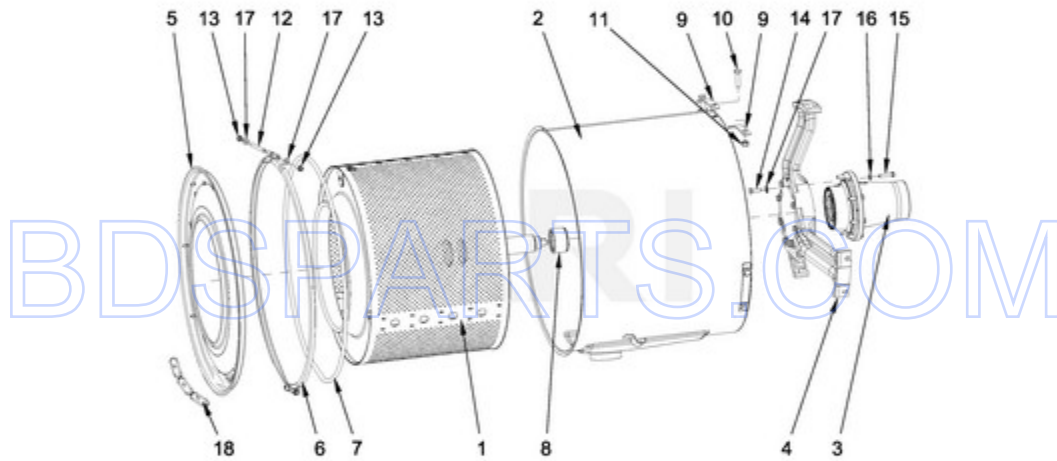

BDSPARTS.COM

BDSPARTS.COM

MXS55PDATS - 12 - DRUM AND TUB PARTS

DRUM AND TUB PARTS

Ref #	Part #	Description	Qty	Context	Note	MSRP
18	23001594	HEATING ELEMENT HOLE PLUG				
14	23001202	BOLT M10X35				
15	23001283	BOLT M12X35				
16	23001292	WASHER M13				
13	23002487	NUT M8				
17	23001608	WASHER M8.4				
10	23004207	BOLT M12X50				
12	23002486	BOLT M8				
11	W10357141	NUT M12				
4	W10713401	SUPPORT, TUB				
5	W10713409	FRONT TUB PANEL - COMPLETE				
6	W10713412	CLAMP - COMPLETE				
7	W10713415	SEAL D10-2550MM				
8	W10713946	SEALING SLEEVE				
9	W10713949	BRACKET, CURVED				
1	W10713381	INNER BASKET - COMPLETE				
2	W10713383	OUTER TUB - COMPLETE				
3	W10714074	TRUNNION - COMPLETE				