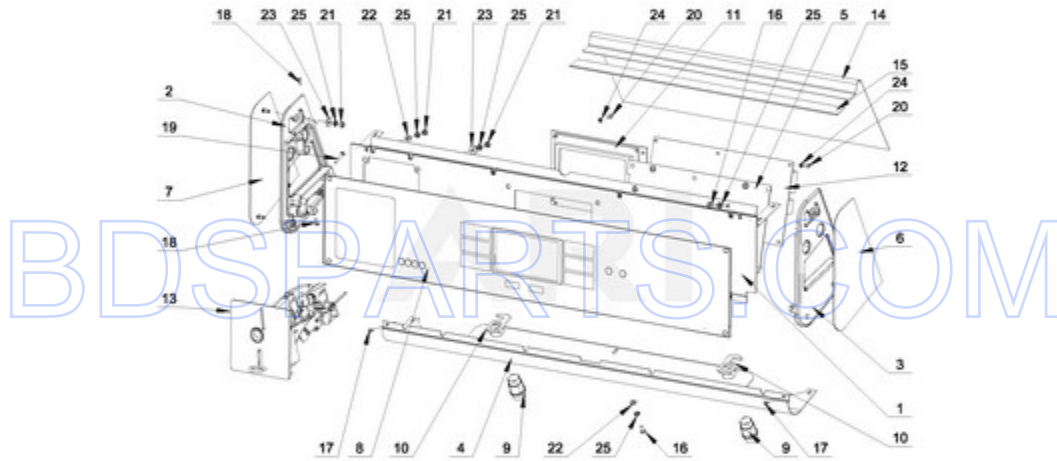

MXS55PDATS - 06 - CONTROL PANEL PARTS

CONTROL PANEL PARTS

07/17/2017

10

Part No. W10804177 Rev. B

Page design © 2004-2017 by ARI Network Services, Inc.

BDSPARTS.COM

Ref #	Part #	Description	Qty	Context	Note	MSRP
NI	N/P	FOLLOWING PARTS NOT ILLUSTRATED				
NI	N/P	FOLLOWING PARTS NOT ILLUSTRATED				
10	23001009	HOOK, LOCK				
17	23001468	BOLT M3X12				
23	23001545	WASHER M4				
20	23002869	BOLT M3X6				
21	23003666	NUT M4				
22	23002438	WASHER M4.3				
25	23002950	WASHER, LOCK M4				
24	23002865	WASHER, LOCK M4				
18	23004061	SCREW M3X8				
15	23004126	DOUBLE-SIDED TAPE				
19	23002719	BOLT M3 X 20				
14	23002877	SHIELD, RAIN				
9	W10712231	LOCK				
16	W10712243	BOLT M4X12				
13	W10712245	COIN DROP (.25 CENT)				
11	W10712233	DISPLAY BOARD - CPU				
12	W10712234	MAIN CONTROL BOARD MC7				
NI	W10712236	WIRING HARNESS, MAIN CONTROL TO DISPLAY BOARD				
2	W10712210	SIDEBOARD - LEFT (PAINTED)				
3	W10712211	SIDEBOARD - RIGHT (PAINTED)				
6	W10712218	SIDEBOARD PANEL - RIGHT (STAINLESS)				
7	W10712219	SIDEBOARD PANEL - LEFT (STAINLESS)				
NI	W10761049	KEY				
NI	W10286299	EMERGENCY STOP INTERCONNECTION				
1	W10712206	CONTROL PANEL BRACKET				
4	W10712214	LOWER TRIM				
5	W10712217	CONTROL BOARD BRACKET				
8	W11111431	USER INTERFACE FACIA/KEYPAD MC7 (PD)