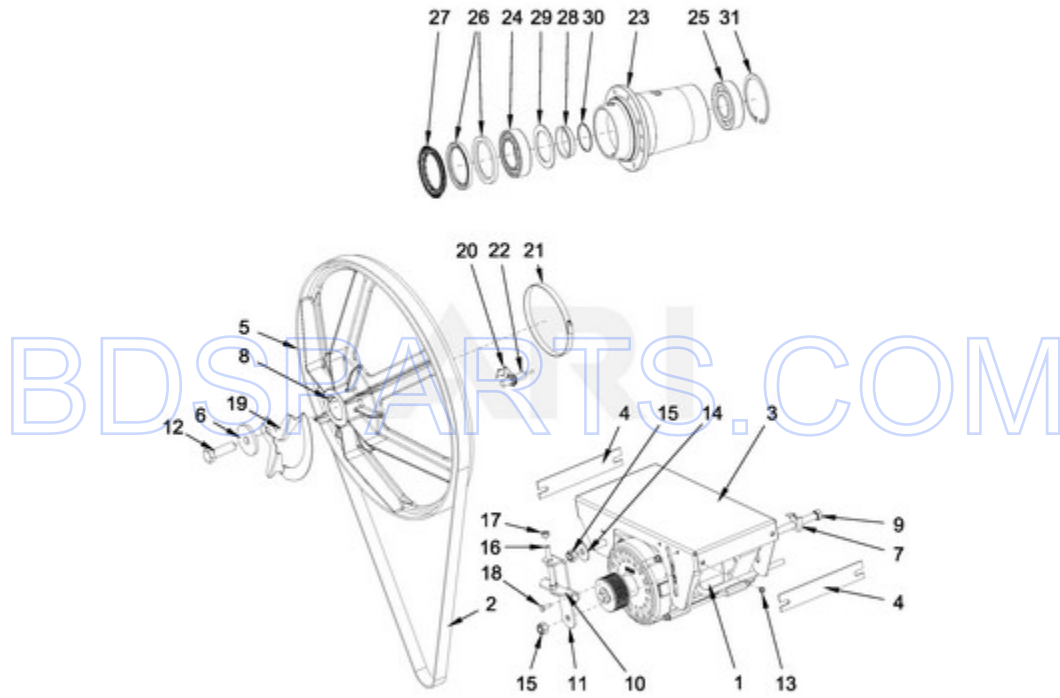

MXS55PDATS - 13 - DRIVE PARTS

DRIVE PARTS

Ref #	Part #	Description	Qty	Context	Note	MSRP
17	23001266	NUT M8				
13	23001310	NUT M6				
18	23002461	BOLT M6X16				
14	23004146	WASHER M12				
15	W10357141	NUT M12				
30	23003072	INNER SNAP RING				
24	23003073	BEARING (NU 2215 EC)				
25	23003076	BEARING (6312)				
31	23003852	LARGER OUTER SNAP RING				
26	23003850	RING SEAL 100X130X10				
12	23002278	BOLT M16X30				
20	W10747779	BRACKET, SPEED SENSOR				
22	W10747780	SPEED SENSOR				
6	W10654354	MOTOR PULLEY WASHER				
19	W10747778	PLATE, SPEED SENSOR				
21	W10748075	HOSE CLAMP (140-160)				
27	W10714026	RING SEAL 100X130/144X9/12				
28	W10714059	MOUNTING CONE				
29	W10714069	SEAL, GREASE RING				
7	W10713995	LOCK, BOLT HEAD				
10	W10714001	TENSIONING BRACKET - RIGID				
16	23004222	BOLT M8X70				
2	W10713982	BELT				
4	W10804910	MOTOR BRACKET SHIMS				
5	W10713993	V-PULLEY DRUM				
8	W10804909	DRUM PULLEY KEY				
11	W10714003	TENSIONING BRACKET - MOVABLE				
1	W10760692	MOTOR WITH PULLEY (3KW/230V/75HZ)				
3	W10713991	MOTOR BRACKET				
9	W10714000	BOLT M12X240				
23	W10714051	BEARING HOUSING