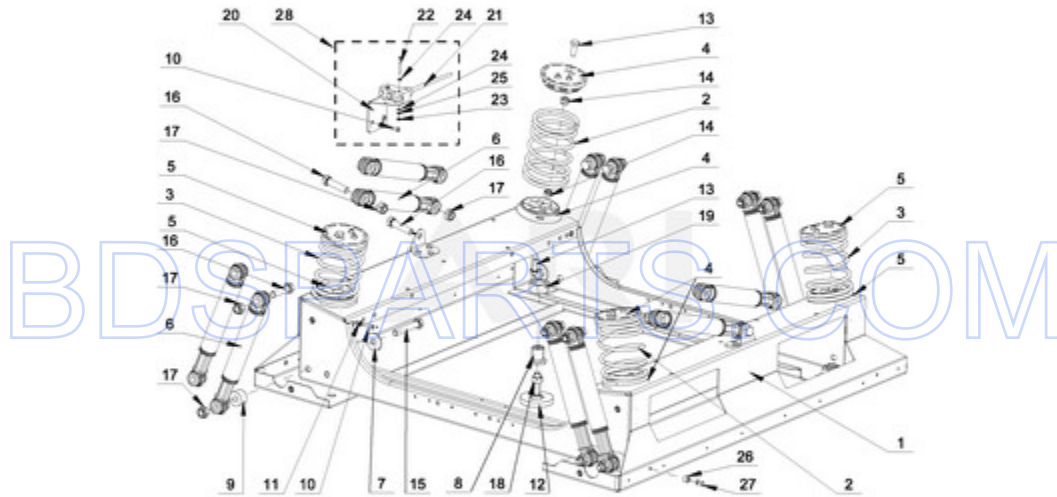

MXS55PNATS - 02 - UPPER FRAME PARTS

UPPER FRAME PARTS

Ref #	Part #	Description	Qty	Context	Note	MSRP
6	23001205	BOLT M8X45				
15	23002398	BOLT M4X16				
11	23001607	NUT M8				
9	23002475	BOLT M8X20				
14	23002950	WASHER, LOCK M4				
4	W10711702	COVER STRIP PIN				
13	W10711718	SELF-ADHESIVE FOAM SEAL				
7	W10711703	BOLT M8X100				
8	W10711704	WASHER M8				
2	W10757107	SPACER				
12	W10711706	DETECTOR, OUT OF BALANCE				
3	W10711698	4.50KG WEIGHT				
10	W10711728	BOLT M8X150				
5	W10711727	12.25KG WEIGHT				
1	W10711696	UPPER FRAME				

BDSPARTS.COM

BDSPARTS.COM

MXS55PNATS - 03 - LOWER FRAME PARTS

LOWER FRAME PARTS

Ref #	Part #	Description	Qty	Context	Note	MSRP
10	23002398	BOLT M4X16				
14	23001607	NUT M8				
18	23001661	NUT M10				
13	23002475	BOLT M8X20				
23	23002958	NUT M3				
24	23003654	WASHER M3.2				
11	23002950	WASHER, LOCK M4				
25	23002865	WASHER, LOCK M4				
17	23001241	NUT M10				
19	23003935	NUT M20				
7	23004023	WASHER M10				
12	23003458	WASHER FOOT				
16	W10286257	BOLT M10X50				
26	W10711787	INSERT, RIVET				
27	W10711789	RIVET W/CRANK (4X16)				
8	W10711766	THREADED JOINT				
9	W10711768	ROLLER				
15	W10711778	BOLT M10X60				
21	W10711785	OUT OF BALANCE SWITCH				
22	W10711786	BOLT M3X25				
6	W10711763	DAMPER				
4	W10711756	SPRING HOLDER (LEFT FRONT, RIGHT REAR)				
5	W10711760	SPRING HOLDER (RIGHT FRONT, LEFT REAR)				
20	W10711782	HOLDER, OUT OF BALANCE SWITCH				
28	W10711791	OUT OF BALANCE SWITCH - COMPLETE				
1	W10711734	LOWER FRAME				
2	W10711742	SPRING (LEFT FRONT, RIGHT REAR)				
3	W10711753	SPRING (RIGHT FRONT, LEFT REAR)				