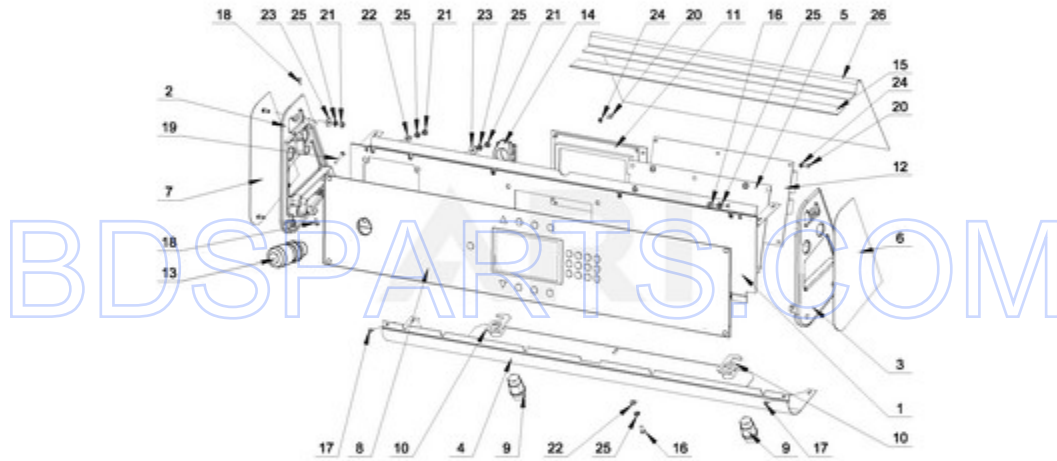

MXS55PNATS - 06 - CONTROL PANEL PARTS

CONTROL PANEL PARTS

Ref #	Part #	Description	Qty	Context	Note	MSRP
NI	N/P	FOLLOWING PARTS NOT ILLUSTRATED				
NI	N/P	FOLLOWING PARTS NOT ILLUSTRATED				
10	23001009	HOOK, LOCK				
17	23001468	BOLT M3X12				
23	23001545	WASHER M4				
20	23002869	BOLT M3X6				
21	23003666	NUT M4				
22	23002438	WASHER M4.3				
25	23002950	WASHER, LOCK M4				
24	23002865	WASHER, LOCK M4				
18	23004061	SCREW M3X8				
15	23004126	DOUBLE-SIDED TAPE				
NI	23004139	EMERGENCY STOP HARNESS (OPL)				
19	23002719	BOLT M3 X 20				
26	23002877	SHIELD, RAIN				
9	W10712231	LOCK				
16	W10712243	BOLT M4X12				
11	W10712233	DISPLAY BOARD - CPU				
12	W10712234	MAIN CONTROL BOARD MC7				
NI	W10712236	WIRING HARNESS, MAIN CONTROL TO DISPLAY BOARD				
13	W10712238	KNOB, EMERGENCY STOP				
14	W10712240	HOLDER, EMERGENCY STOP				
2	W10712210	SIDEBOARD - LEFT (PAINTED)				
3	W10712211	SIDEBOARD - RIGHT (PAINTED)				
6	W10712218	SIDEBOARD PANEL - RIGHT (STAINLESS)				
7	W10712219	SIDEBOARD PANEL - LEFT (STAINLESS)				
NI	W10761049	KEY				
1	W10712206	CONTROL PANEL BRACKET				
4	W10712214	LOWER TRIM				
5	W10712217	CONTROL BOARD BRACKET				
8	W10712225	USER INTERFACE FACIA/KEYPAD MC7 (PN)