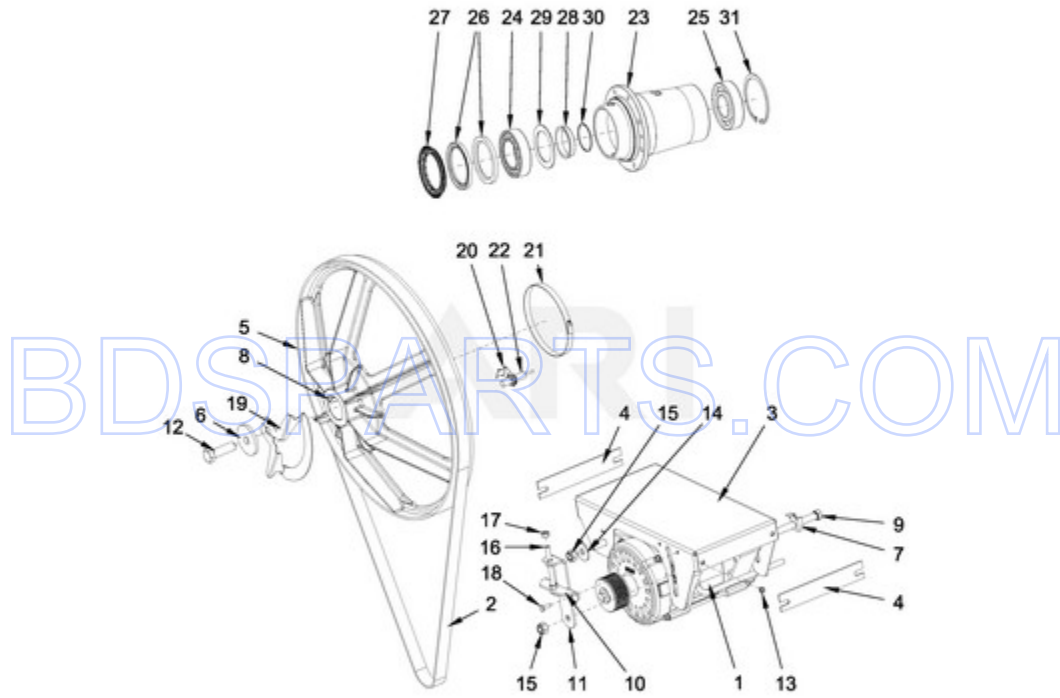

BDSPARTS.COM

BDSPARTS.COM

MXS55PNATS - 11 - DRUM AND TUB PARTS

**DRUM AND TUB PARTS**

Ref #	Part #	Description	Qty	Context	Note	MSRP
18	23001594	HEATING ELEMENT HOLE PLUG				
14	23001202	BOLT M10X35				
15	23001283	BOLT M12X35				
16	23001292	WASHER M13				
13	23002487	NUT M8				
17	23001608	WASHER M8.4				
10	23004207	BOLT M12X50				
12	23002486	BOLT M8				
11	W10357141	NUT M12				
4	W10713401	SUPPORT, TUB				
5	W10713409	FRONT TUB PANEL - COMPLETE				
6	W10713412	CLAMP - COMPLETE				
7	W10713415	SEAL D10-2550MM				
8	W10713946	SEALING SLEEVE				
9	W10713949	BRACKET, CURVED				
1	W10713381	INNER BASKET - COMPLETE				
2	W10713383	OUTER TUB - COMPLETE				
3	W10714074	TRUNNION - COMPLETE				

## DRIVE PARTS

06/03/2015

22

Part No. W10804178 Rev. A

Page design © 2004-2017 by ARI Network Services, Inc.

BDSPARTS.COM

Ref #	Part #	Description	Qty	Context	Note	MSRP
17	23001266	NUT M8				
13	23001310	NUT M6				
18	23002461	BOLT M6X16				
14	23004146	WASHER M12				
15	W10357141	NUT M12				
30	23003072	INNER SNAP RING				
24	23003073	BEARING (NU 2215 EC)				
25	23003076	BEARING (6312)				
31	23003852	LARGER OUTER SNAP RING				
26	23003850	RING SEAL 100X130X10				
12	23002278	BOLT M16X30				
20	W10747779	BRACKET, SPEED SENSOR				
22	W10747780	SPEED SENSOR				
6	W10654354	MOTOR PULLEY WASHER				
19	W10747778	PLATE, SPEED SENSOR				
21	W10748075	HOSE CLAMP (140-160)				
27	W10714026	RING SEAL 100X130/144X9/12				
28	W10714059	MOUNTING CONE				
29	W10714069	SEAL, GREASE RING				
7	W10713995	LOCK, BOLT HEAD				
10	W10714001	TENSIONING BRACKET - RIGID				
16	23004222	BOLT M8X70				
2	W10713982	BELT				
4	W10804910	MOTOR BRACKET SHIMS				
5	W10713993	V-PULLEY DRUM				
8	W10804909	DRUM PULLEY KEY				
11	W10714003	TENSIONING BRACKET - MOVABLE				
1	W10760692	MOTOR WITH PULLEY (3KW/230V/75HZ)				
3	W10713991	MOTOR BRACKET				
9	W10714000	BOLT M12X240				
23	W10714051	BEARING HOUSING				