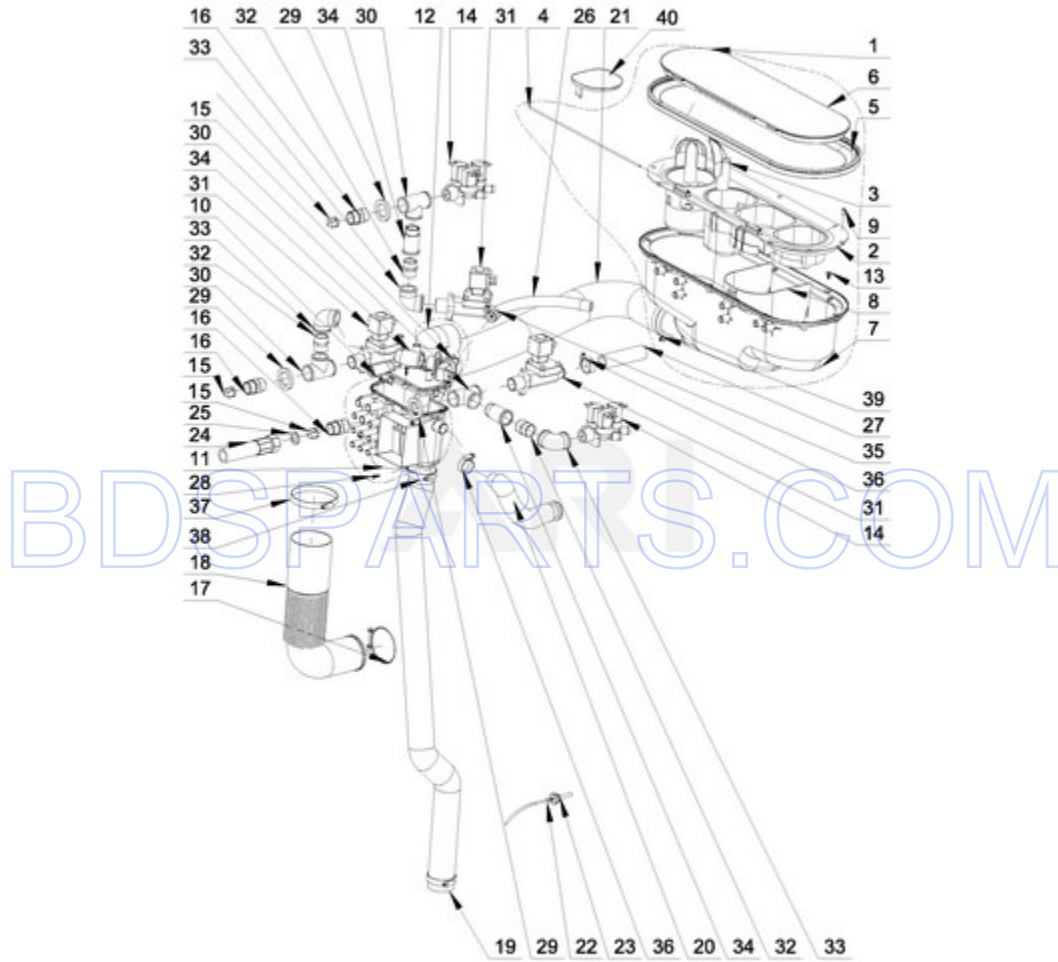

MXS55PNATS - 08 - WATER INLET PARTS

WATER INLET PARTS

06/03/2015

14

Part No. W10804178 Rev. A

Page design © 2004-2017 by ARI Network Services, Inc.

BDSPARTS.COM

Ref #	Part #	Description	Qty	Context	Note	MSRP
NI	N/P	FOLLOWING PARTS NOT ILLUSTRATED				
35	23001506	HOSE CLAMP (12-22)				
26	23001507	HOSE, INLET				
32	23001482	NIPPLE (3/4" PIPE THREAD)				
29	23001483	WASHER M28X42X5				
34	23001484	EXTENSION (3/4" PIPE THREAD)				
30	23001485	TEE (3/4" PIPE THREAD)				
39	23001256	HOSE CLAMP (60-80)				
37	23001258	HOSE CLAMP (70-90)				
36	23001262	HOSE CLAMP (20-32)				
25	23002921	WASHER, FILL HOSE				
15	23002922	FILTER SCREEN				
9	23003782	SCREW				
38	23001750	HOSE CLAMP (40-60)				
22	23003964	TEMPERATURE SENSOR				
33	23001756	ELBOW (3/4")				
27	23001740	HOSE D19 X 27				
31	23002071	SINGLE INLET VALVE (3/4")				
13	W10711800	SCREW M4X11				
2	W10712626	CHEMICAL DISPENSER INSERT				
3	W10712627	SIPHON				
4	W10712628	PIN, HINGE				
5	W10712629	DISPENSER SEAL				
6	W10712630	DISPENSER LID				
7	W10712635	CHEMICAL DISPENSER BASE				
10	W10712640	MIXER - COMPLETE				
11	W10712642	MIXER BODY				
12	W10712644	MIXER LID				
14	W10712646	THREE-WAY VALVE - COMPLETE (3/4")				
NI	W10712721	FOUR-WAY VALVE - COMPLETE (3/4")				
23	W10712713	SEAL RING, TEMPERATURE SENSOR				
17	W10712716	HOSE CLAMP (62-70)				
28	W10712718	BOLT M4X12				
40	W10734787	BLOCK-OFF, DISPENSER CAVITY				
1	W10712625	SOAP HOPPER COMPLETE				
8	W10712638	SOAP HOPPER INSERT SECONDARY				
16	W10684103	COUPLER				
20	W10712699	HOSE, VENT				

BDS PARTS.COM

BDS PARTS.COM