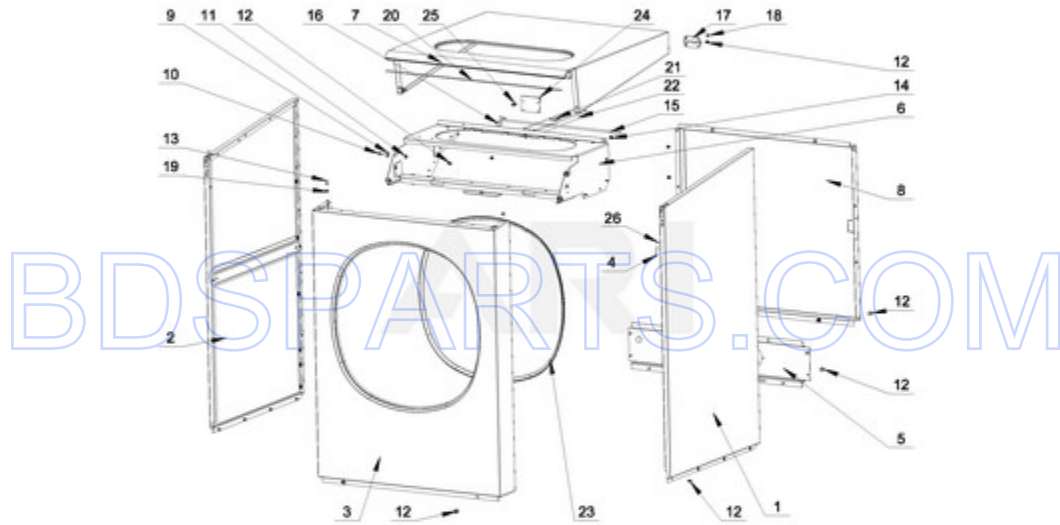

MXS55PNATS - 05 - CABINET PARTS

CABINET PARTS

06/03/2015

8

Part No. W10804178 Rev. A

Page design © 2004-2017 by ARI Network Services, Inc.

BDSPARTS.COM

Ref #	Part #	Description	Qty	Context	Note	MSRP
NI	N/P	FOLLOWING PARTS NOT ILLUSTRATED				
25	23001099	PC BOARD SOCKET				
11	23001310	NUT M6				
NI	23003666	PARTS FOR MAYTAG CONNECT 360 (NUT M4)				
9	23003012	WASHER M6				
17	23004103	HINGE				
26	23002950	WASHER, LOCK M4				
16	23002454	SELF STICKING CABLE CLIP				
20	W10286261	FOAM-SEAL				
14	23002167	GROMMET, RUBBER				
19	W10711787	INSERT, RIVET				
13	W10711789	RIVET W/CRANK (4X16)				
24	W10712170	AUTO-UNLOCK MODULE				
21	W10712181	VELCRO FASTENER				
18	W10712165	RIVET W/CRANK (8X8)				
NI	W10712183	WIRING HARNESS, AUTO-UNLOCK MODULE				
NI	W10712243	PARTS FOR MAYTAG CONNECT 360 (BOLT M4X12)				
15	W10712164	PROP ROD				
4	W10712182	BOLT M4X25				
10	W10712161	BOLT M6X12				
23	W10712169	EDGE PROTECTION				
12	W10712162	BOLT M6X16				
3	W10712130	FRONT PANEL - COMPLETE (PN)				
5	W10712142	REAR COVER - LOWER, COMPLETE				
6	W10712147	PANEL HOLDER - COMPLETE				
8	W10712160	REAR COVER				
1	W10712100	SIDE PANEL - RIGHT (PAINTED)				
1A	W10712101	SIDE PANEL - RIGHT (STAINLESS)				
2	W10712116	SIDE PANEL - LEFT (PAINTED)				
2A	W10712118	SIDE PANEL - LEFT (STAINLESS)				
7	W10712156	TOP COVER - COMPLETE				
22	W10712179	BRACKET, TOP COVER (REINFORCEMENT)