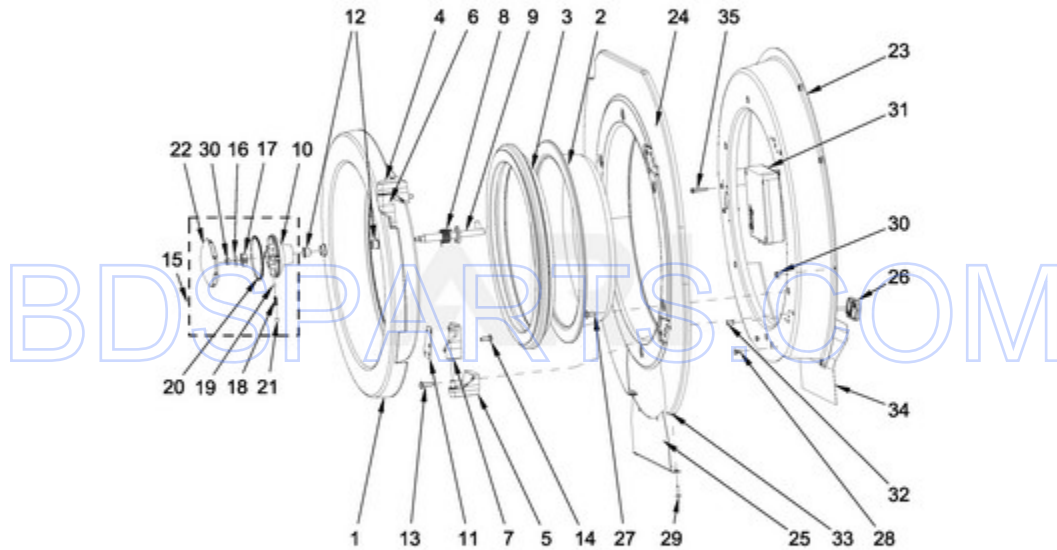

MXS55PNATS - 07 - DOOR PARTS

DOOR PARTS

06/03/2015

12

Part No. W10804178 Rev. A

Page design © 2004-2017 by ARI Network Services, Inc.

BDSPARTS.COM

Ref #	Part #	Description	Qty	Context	Note	MSRP
NI	N/P	FOLLOWING PARTS NOT ILLUSTRATED				
30	23001310	NUT M6				
29	23002398	BOLT M4X16				
16	23003012	WASHER M6				
33	23004093	RIVET BLIND NUT M4				
32	23002408	RIVET W/CRANK (4X12.5)				
4	W10712306	UPPER HINGE - FIXED				
5	W10712307	LOWER HINGE - FIXED				
6	W10712308	UPPER HINGE				
7	W10712309	LOWER HINGE				
8	W10712314	TORSION SPRING, HANDLE				
9	W10712315	LOCK SHAFT, HANDLE				
10	W10712316	INNER, HANDLE				
11	W10712317	WASHER, HINGE				
12	W10712318	CASING, LOCK SHAFT				
13	W10712319	BOLT M6X25				
14	W10712320	BOLT M6X16				
17	W10712323	LOCATING SEGMENT, HANDLE				
18	W10712328	COMPRESSION SPRING, HANDLE				
19	W10712344	HANDLE BALL				
20	W10712345	DISTINGUISHING RING (BLUE)				
21	W10712347	BOLT M6X6				
22	W10712351	COVER, HANDLE				
26	W10712366	HINGE SUPPORT				
27	W10712367	BOLT M6X14				
28	W10712368	PLASTIC PLUG				
35	W10712370	BOLT M5X25				
31	W10712373	DOOR LOCK				
15	W10712375	HANDLE COMPLETE				
NI	W10712376	WIRING HARNESS, DOOR LOCK				
1	W10712297	DOOR (GREY)				
2	W10712301	DOOR GLASS				
3	W10712305	DOOR SEAL				
23	W10712358	DOOR AND LOCK HOLDER COMPLETE				
25	W10712364	FRONT COVER OF HEATING ELEMENT				
20A	W10712346	DISTINGUISHING RING (RED)				
34	W10712369	PLASTIC DRIP SHIELD				

BDS PARTS.COM

BDS PARTS.COM