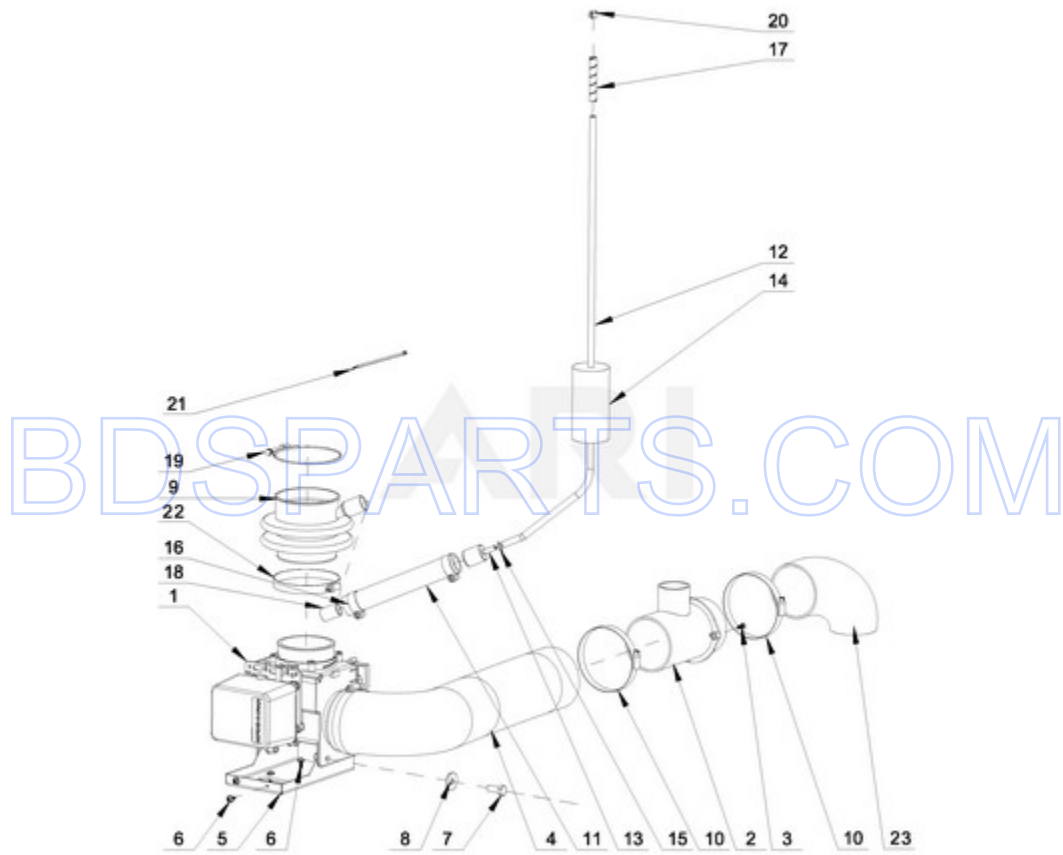

MXS55PNATS - 09 - DRAIN SYSTEM PARTS

DRAIN SYSTEM PARTS

06/03/2015

16

Part No. W10804178 Rev. A

Page design © 2004-2017 by ARI Network Services, Inc.

BDSPARTS.COM

Ref #	Part #	Description	Qty	Context	Note	MSRP
12	23001252	UPPER HOSE, PRESSURE SWITCH				
22	23001256	HOSE CLAMP (60-80)				
15	23001257	CLAMP, CORBIN (A5.5)				
10	23001258	HOSE CLAMP (70-90)				
13	23001260	PRESSURE SWITCH HOSE FITTING				
16	23001262	HOSE CLAMP (20-32)				
8	23002437	WASHER M8				
7	23002475	BOLT M8X20				
23	23002015	DRAIN ELBOW				
11	23001246	LOWER HOSE, PRESSURE SWITCH				
1B	W10357127	DRAIN VALVE (MOTOR ONLY)				
14	23004491	LARGER BUMPER				
6	W10711800	SCREW M4X11				
3	W10712718	BOLT M4X12				
1	W10712775	DRAIN VALVE - COMPLETE				
1A	W10712776	DRAIN VALVE (CHAMBER)				
2	W10712777	T-CONNECTOR				
9	W10712797	HOSE (TUB TO PUMP)				
20	W10712806	SPRING CLAMP				
18	W10712804	HOSE INSERT				
17	W10712803	HOSE PROTECTOR				
21	W10657139	WIRE TIE (130 X 2.6MM)				
19	W10712805	HOSE CLAMP (82-90)				
5	W10712796	DRAIN VALVE HOLDER - COMPLETE				
4	W10712792	DRAIN ELBOW