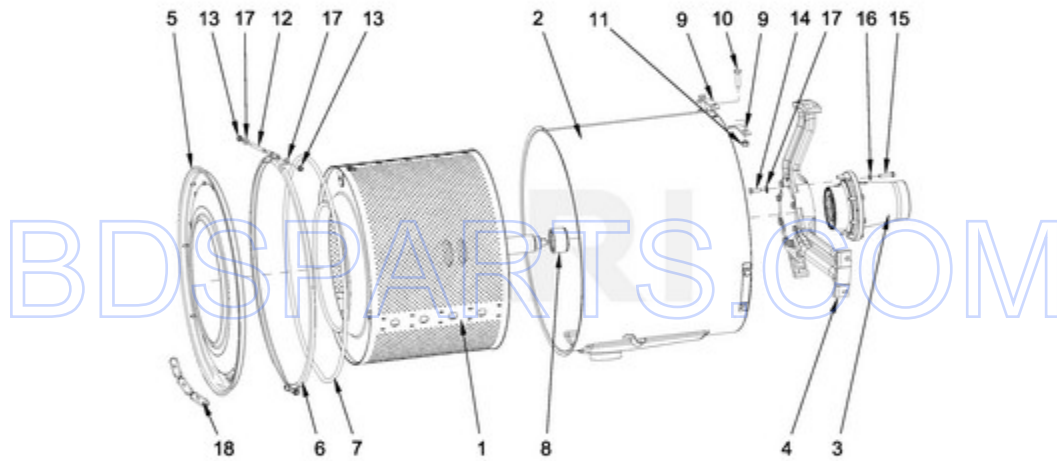

MXS55PNATS - 11 - DRUM AND TUB PARTS

DRUM AND TUB PARTS

Ref #	Part #	Description	Qty	Context	Note	MSRP
18	23001594	HEATING ELEMENT HOLE PLUG				
14	23001202	BOLT M10X35				
15	23001283	BOLT M12X35				
16	23001292	WASHER M13				
13	23002487	NUT M8				
17	23001608	WASHER M8.4				
10	23004207	BOLT M12X50				
12	23002486	BOLT M8				
11	W10357141	NUT M12				
4	W10713401	SUPPORT, TUB				
5	W10713409	FRONT TUB PANEL - COMPLETE				
6	W10713412	CLAMP - COMPLETE				
7	W10713415	SEAL D10-2550MM				
8	W10713946	SEALING SLEEVE				
9	W10713949	BRACKET, CURVED				
1	W10713381	INNER BASKET - COMPLETE				
2	W10713383	OUTER TUB - COMPLETE				
3	W10714074	TRUNNION - COMPLETE