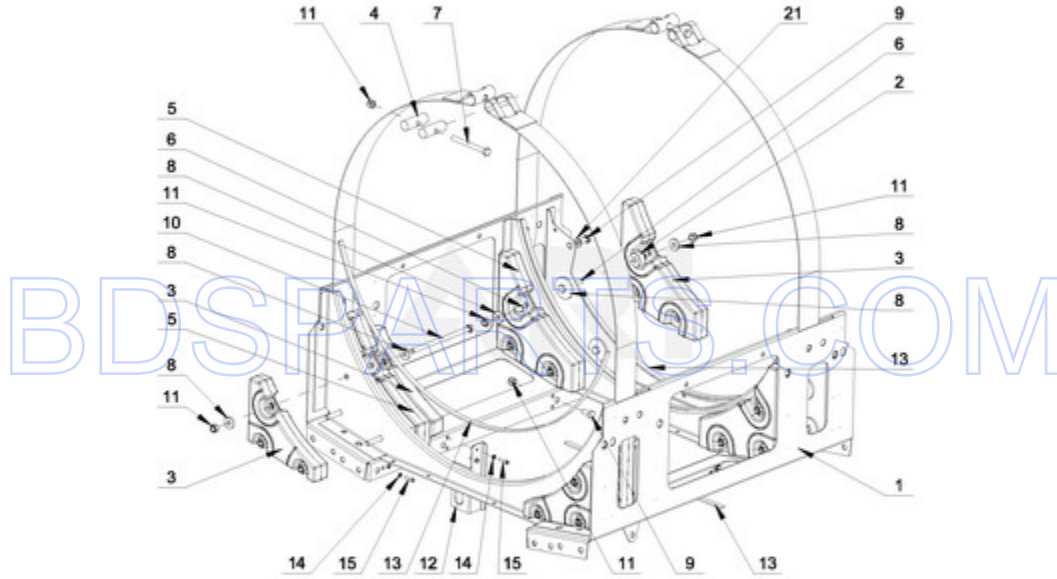

MXS55PNATS - 02 - UPPER FRAME PARTS

UPPER FRAME PARTS

Ref #	Part #	Description	Qty	Context	Note	MSRP
6	23001205	BOLT M8X45				
15	23002398	BOLT M4X16				
11	23001607	NUT M8				
9	23002475	BOLT M8X20				
14	23002950	WASHER, LOCK M4				
4	W10711702	COVER STRIP PIN				
13	W10711718	SELF-ADHESIVE FOAM SEAL				
7	W10711703	BOLT M8X100				
8	W10711704	WASHER M8				
2	W10757107	SPACER				
12	W10711706	DETECTOR, OUT OF BALANCE				
3	W10711698	4.50KG WEIGHT				
10	W10711728	BOLT M8X150				
5	W10711727	12.25KG WEIGHT				
1	W10711696	UPPER FRAME				

BDSPARTS.COM

BDSPARTS.COM

MXS55PNATS - 03 - LOWER FRAME PARTS

LOWER FRAME PARTS

Ref #	Part #	Description	Qty	Context	Note	MSRP
10	23002398	BOLT M4X16				
14	23001607	NUT M8				
18	23001661	NUT M10				
13	23002475	BOLT M8X20				
23	23002958	NUT M3				
24	23003654	WASHER M3.2				
11	23002950	WASHER, LOCK M4				
25	23002865	WASHER, LOCK M4				
17	23001241	NUT M10				
19	23003935	NUT M20				
7	23004023	WASHER M10				
12	23003458	WASHER FOOT				
16	W10286257	BOLT M10X50				
26	W10711787	INSERT, RIVET				
27	W10711789	RIVET W/CRANK (4X16)				
8	W10711766	THREADED JOINT				
9	W10711768	ROLLER				
15	W10711778	BOLT M10X60				
21	W10711785	OUT OF BALANCE SWITCH				
22	W10711786	BOLT M3X25				
6	W10711763	DAMPER				
4	W10711756	SPRING HOLDER (LEFT FRONT, RIGHT REAR)				
5	W10711760	SPRING HOLDER (RIGHT FRONT, LEFT REAR)				
20	W10711782	HOLDER, OUT OF BALANCE SWITCH				
28	W10711791	OUT OF BALANCE SWITCH - COMPLETE				
1	W10711734	LOWER FRAME				
2	W10711742	SPRING (LEFT FRONT, RIGHT REAR)				
3	W10711753	SPRING (RIGHT FRONT, LEFT REAR)				