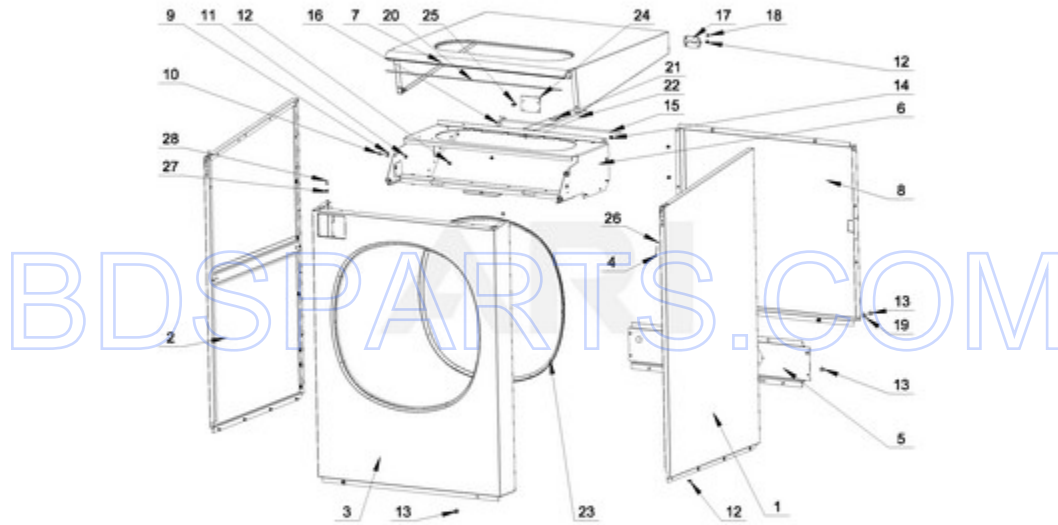

MXS65PDATS - 05 - CABINET PARTS

CABINET PARTS

07/17/2017

8

Part No. W10804179 Rev. B

Page design © 2004-2017 by ARI Network Services, Inc.

BDSPARTS.COM

Ref #	Part #	Description	Qty	Context	Note	MSRP
NI	N/P	FOLLOWING PARTS NOT ILLUSTRATED				
25	23001099	PC BOARD SOCKET				
11	23001310	NUT M6				
19	23002424	WASHER M6.4				
NI	23003666	PARTS FOR MAYTAG CONNECT 360 (NUT M4)				
9	23003012	WASHER M6				
17	23004103	HINGE				
26	23002950	WASHER, LOCK M4				
16	23002454	SELF STICKING CABLE CLIP				
20	W10286261	FOAM-SEAL				
14	23002167	GROMMET, RUBBER				
27	W10711787	INSERT, RIVET				
28	W10711789	RIVET W/CRANK (4X16)				
24	W10712170	AUTO-UNLOCK MODULE				
21	W10712181	VELCRO FASTENER				
18	W10712165	RIVET W/CRANK (8X8)				
NI	W10712183	WIRING HARNESS, AUTO-UNLOCK MODULE				
NI	W10712243	PARTS FOR MAYTAG CONNECT 360 (BOLT M4X12)				
15	W10712164	PROP ROD				
4	W10712182	BOLT M4X25				
10	W10712161	BOLT M6X12				
13	W10712163	BOLT M6X16				
23	W10712169	EDGE PROTECTION				
12	W10712162	BOLT M6X16				
5	W10712142	REAR COVER - LOWER, COMPLETE				
6	W10712147	PANEL HOLDER - COMPLETE				
8	W10712160	REAR COVER				
22	W10712179	BRACKET, TOP COVER (REINFORCEMENT)				
1	W10712120	SIDE PANEL - RIGHT (PAINTED)				
1A	W10712103	SIDE PANEL - RIGHT (STAINLESS)				
2	W10712102	SIDE PANEL - LEFT (PAINTED)				
2A	W10712121	SIDE PANEL - LEFT (STAINLESS)				
7	W10712157	TOP COVER - COMPLETE				
3	W10712131	FRONT PANEL - COMPLETE (PD)