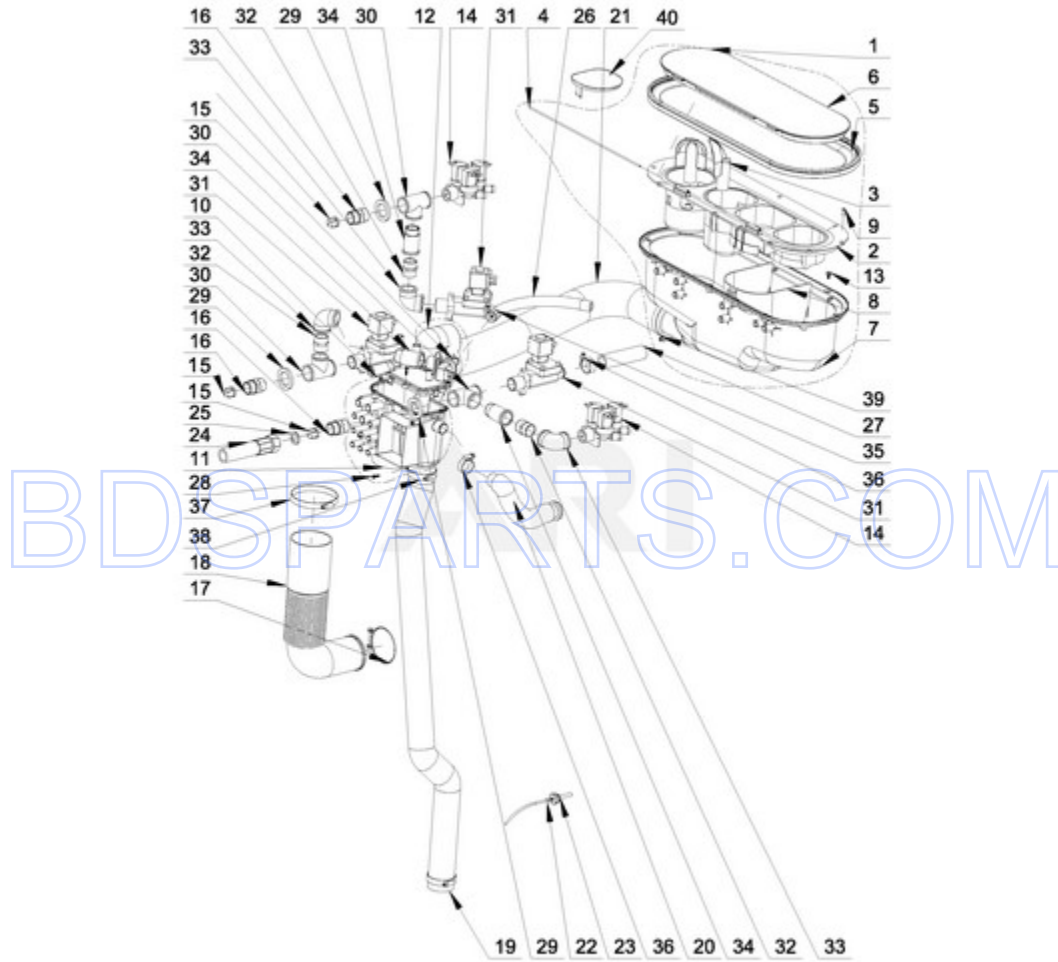

BDSPARTS.COM

Ref #	Part #	Description	Qty	Context	Note	MSRP
10	23002398	BOLT M4X16				
14	23001607	NUT M8				
18	23001661	NUT M10				
13	23002475	BOLT M8X20				
23	23002958	NUT M3				
24	23003654	WASHER M3.2				
11	23002950	WASHER, LOCK M4				
25	23002865	WASHER, LOCK M4				
17	23001241	NUT M10				
19	23003935	NUT M20				
7	23004023	WASHER M10				
12	23003458	WASHER FOOT				
16	W10286257	BOLT M10X50				
26	W10711787	INSERT, RIVET				
27	W10711789	RIVET W/CRANK (4X16)				
8	W10711766	THREADED JOINT				
9	W10711768	ROLLER				
15	W10711778	BOLT M10X60				
21	W10711785	OUT OF BALANCE SWITCH				
22	W10711786	BOLT M3X25				
6	W10711763	DAMPER				
4	W10711756	SPRING HOLDER (LEFT FRONT, RIGHT REAR)				
5	W10711760	SPRING HOLDER (RIGHT FRONT, LEFT REAR)				
20	W10711782	HOLDER, OUT OF BALANCE SWITCH				
28	W10711791	OUT OF BALANCE SWITCH - COMPLETE				
2	W10711742	SPRING (LEFT FRONT, RIGHT REAR)				
3	W10711753	SPRING (RIGHT FRONT, LEFT REAR)				
1	W10711735	LOWER FRAME				

BDS PARTS.COM

BDS PARTS.COM

Ref #	Part #	Description	Qty	Context	Note	MSRP
24	W10757826	FRONT PANEL				

BDSPARTS.COM

BDSPARTS.COM

MXS65PDATS - 09 - WATER INLET PARTS

WATER INLET PARTS

07/17/2017