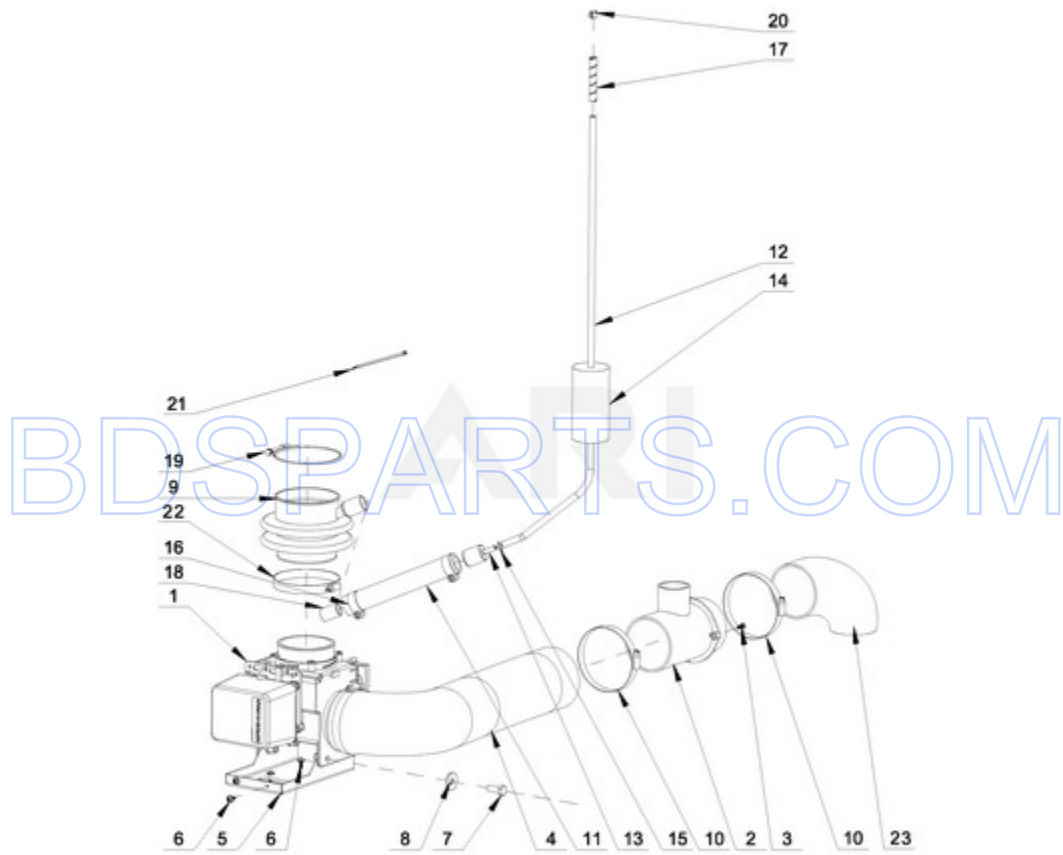

MXS65PDATS - 10 - DRAIN SYSTEM PARTS

DRAIN SYSTEM PARTS

07/17/2017

18

Part No. W10804179 Rev. B

Page design © 2004-2017 by ARI Network Services, Inc.

BDSPARTS.COM

Ref #	Part #	Description	Qty	Context	Note	MSRP
12	23001252	UPPER HOSE, PRESSURE SWITCH				
22	23001256	HOSE CLAMP (60-80)				
15	23001257	CLAMP, CORBIN (A5.5)				
10	23001258	HOSE CLAMP (70-90)				
13	23001260	PRESSURE SWITCH HOSE FITTING				
16	23001262	HOSE CLAMP (20-32)				
8	23002437	WASHER M8				
7	23002475	BOLT M8X20				
23	23002015	DRAIN ELBOW				
11	23001246	LOWER HOSE, PRESSURE SWITCH				
1B	W10357127	DRAIN VALVE (MOTOR ONLY)				
14	23004491	LARGER BUMPER				
6	W10711800	SCREW M4X11				
3	W10712718	BOLT M4X12				
1	W10712775	DRAIN VALVE - COMPLETE				
1A	W10712776	DRAIN VALVE (CHAMBER)				
2	W10712777	T-CONNECTOR				
9	W10712797	HOSE (TUB TO PUMP)				
20	W10712806	SPRING CLAMP				
18	W10712804	HOSE INSERT				
17	W10712803	HOSE PROTECTOR				
21	W10657139	WIRE TIE (130 X 2.6MM)				
19	W10712805	HOSE CLAMP (82-90)				
5	W10712796	DRAIN VALVE HOLDER - COMPLETE				
4	W10712793	DRAIN ELBOW