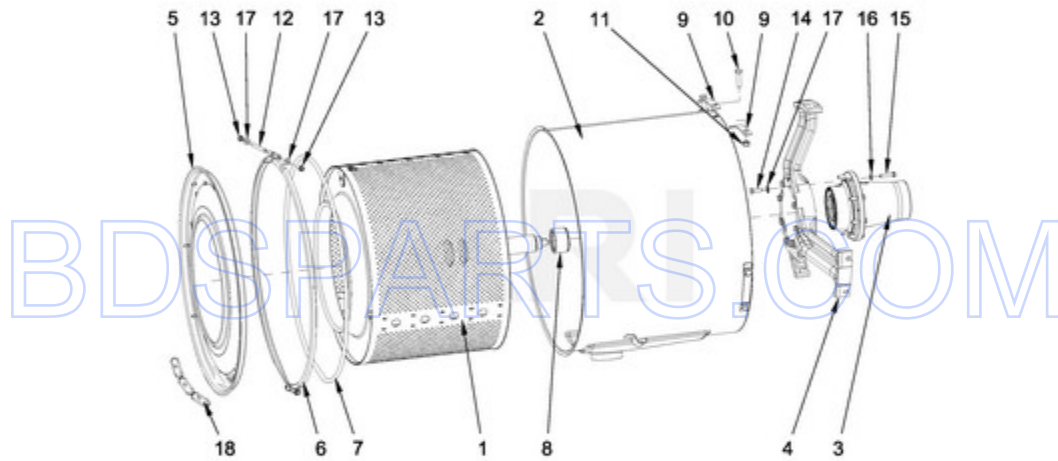

BDSPARTS.COM

BDSPARTS.COM

MXS65PDATS - 12 - DRUM AND TUB PARTS

DRUM AND TUB PARTS

Ref #	Part #	Description	Qty	Context	Note	MSRP
18	23001594	HEATING ELEMENT HOLE PLUG				
14	23001202	BOLT M10X35				
15	23001283	BOLT M12X35				
16	23001292	WASHER M13				
13	23002487	NUT M8				
17	23001608	WASHER M8.4				
10	23004207	BOLT M12X50				
12	23002486	BOLT M8				
11	W10357141	NUT M12				
2	W10713385	OUTER TUB - COMPLETE				
4	W10713401	SUPPORT, TUB				
5	W10713409	FRONT TUB PANEL - COMPLETE				
6	W10713412	CLAMP - COMPLETE				
7	W10713415	SEAL D10-2550MM				
8	W10713946	SEALING SLEEVE				
9	W10713949	BRACKET, CURVED				
3	W10714074	TRUNNION - COMPLETE				
1	W10713382	INNER BASKET - COMPLETE				