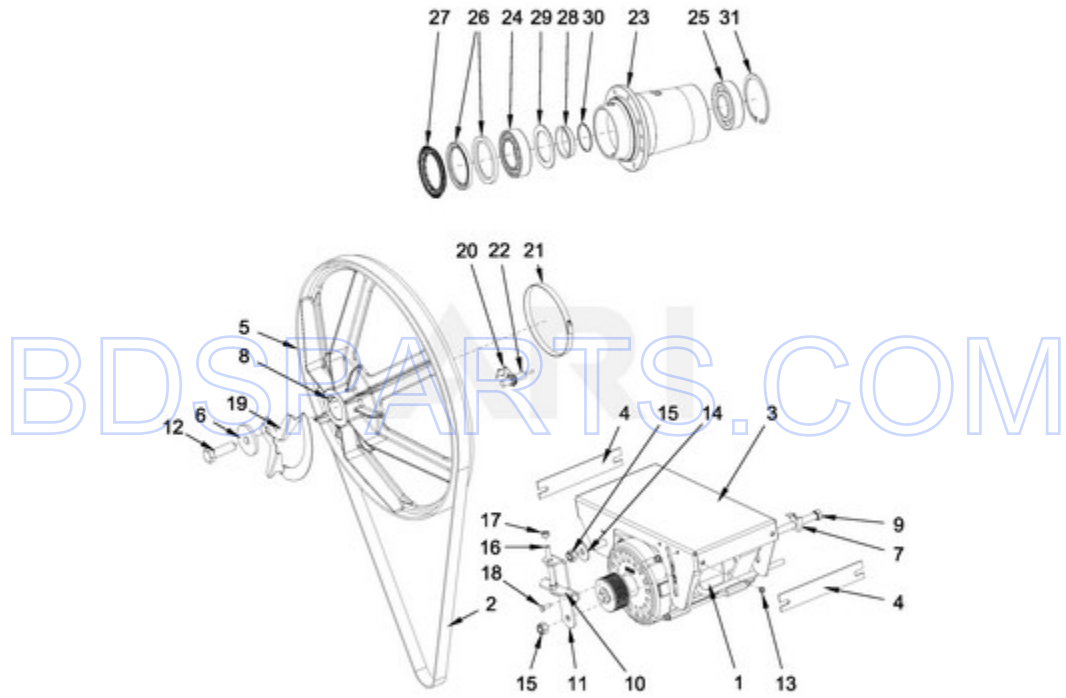

MXS65PDATS - 13 - DRIVE PARTS

DRIVE PARTS

07/17/2017

24

Part No. W10804179 Rev. B

Page design © 2004-2017 by ARI Network Services, Inc.

BDSPARTS.COM

Ref #	Part #	Description	Qty	Context	Note	MSRP
17	23001266	NUT M8				
13	23001310	NUT M6				
18	23002461	BOLT M6X16				
14	23004146	WASHER M12				
15	W10357141	NUT M12				
30	23003072	INNER SNAP RING				
24	23003073	BEARING (NU 2215 EC)				
25	23003076	BEARING (6312)				
31	23003852	LARGER OUTER SNAP RING				
26	23003850	RING SEAL 100X130X10				
12	23002278	BOLT M16X30				
20	W10747779	BRACKET, SPEED SENSOR				
22	W10747780	SPEED SENSOR				
6	W10654354	MOTOR PULLEY WASHER				
19	W10747778	PLATE, SPEED SENSOR				
21	W10748075	HOSE CLAMP (140-160)				
27	W10714026	RING SEAL 100X130/144X9/12				
28	W10714059	MOUNTING CONE				
29	W10714069	SEAL, GREASE RING				
7	W10713995	LOCK, BOLT HEAD				
10	W10714001	TENSIONING BRACKET - RIGID				
16	23004222	BOLT M8X70				
2	W10713982	BELT				
4	W10804910	MOTOR BRACKET SHIMS				
5	W10713993	V-PULLEY DRUM				
8	W10804909	DRUM PULLEY KEY				
11	W10714003	TENSIONING BRACKET - MOVABLE				
3	W10713991	MOTOR BRACKET				
9	W10714000	BOLT M12X240				
23	W10714051	BEARING HOUSING				
1	W10760694	MOTOR WITH PULLEY (3KW/230V/75HZ)