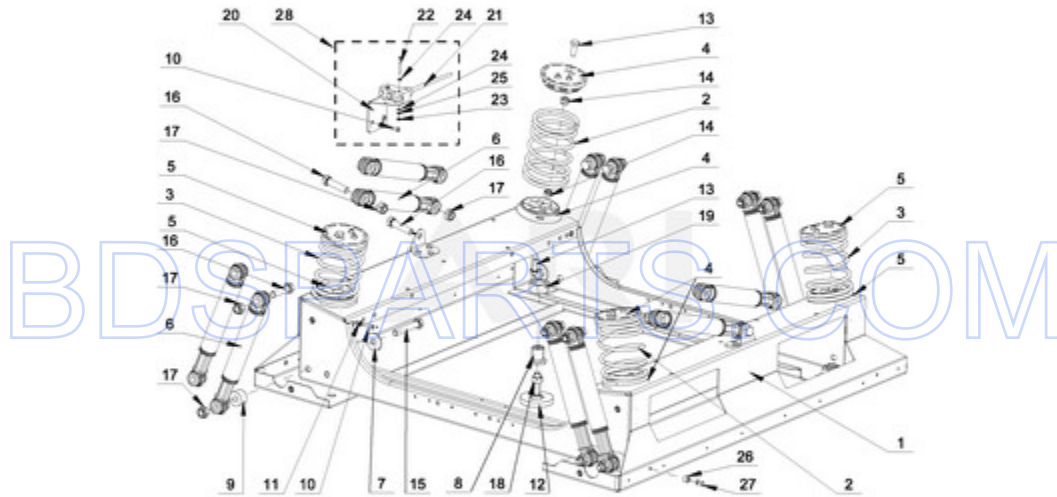

MXS65PDATS - 03 - LOWER FRAME PARTS

LOWER FRAME PARTS

07/17/2017

4

Part No. W10804179 Rev. B

Page design © 2004-2017 by ARI Network Services, Inc.

BDSPARTS.COM

Ref #	Part #	Description	Qty	Context	Note	MSRP
10	23002398	BOLT M4X16				
14	23001607	NUT M8				
18	23001661	NUT M10				
13	23002475	BOLT M8X20				
23	23002958	NUT M3				
24	23003654	WASHER M3.2				
11	23002950	WASHER, LOCK M4				
25	23002865	WASHER, LOCK M4				
17	23001241	NUT M10				
19	23003935	NUT M20				
7	23004023	WASHER M10				
12	23003458	WASHER FOOT				
16	W10286257	BOLT M10X50				
26	W10711787	INSERT, RIVET				
27	W10711789	RIVET W/CRANK (4X16)				
8	W10711766	THREADED JOINT				
9	W10711768	ROLLER				
15	W10711778	BOLT M10X60				
21	W10711785	OUT OF BALANCE SWITCH				
22	W10711786	BOLT M3X25				
6	W10711763	DAMPER				
4	W10711756	SPRING HOLDER (LEFT FRONT, RIGHT REAR)				
5	W10711760	SPRING HOLDER (RIGHT FRONT, LEFT REAR)				
20	W10711782	HOLDER, OUT OF BALANCE SWITCH				
28	W10711791	OUT OF BALANCE SWITCH - COMPLETE				
2	W10711742	SPRING (LEFT FRONT, RIGHT REAR)				
3	W10711753	SPRING (RIGHT FRONT, LEFT REAR)				
1	W10711735	LOWER FRAME