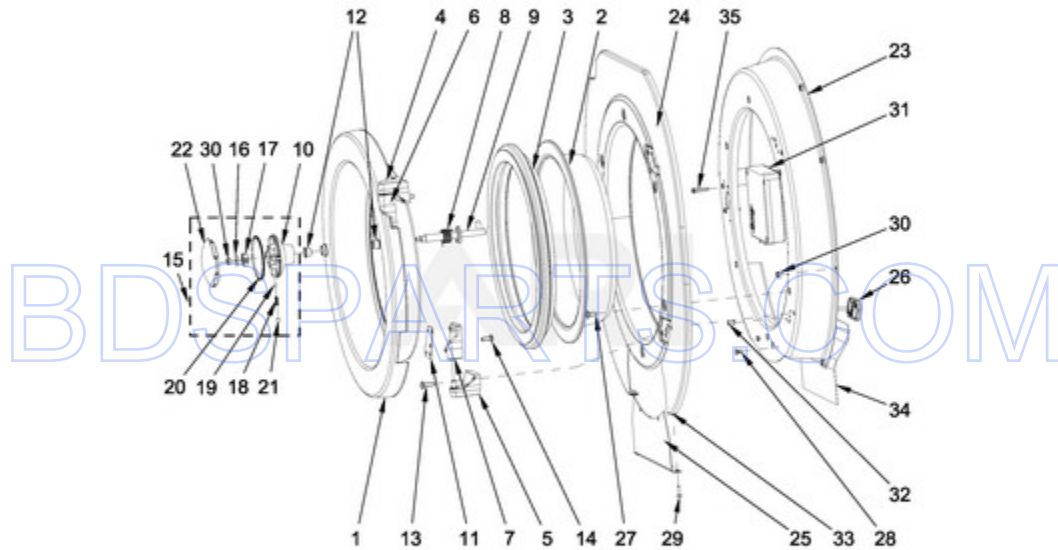

MXS65PDATS - 08 - DOOR PARTS

DOOR PARTS

Ref #	Part #	Description	Qty	Context	Note	MSRP
NI	N/P	FOLLOWING PARTS NOT ILLUSTRATED				
30	23001310	NUT M6				
29	23002398	BOLT M4X16				
16	23003012	WASHER M6				
33	23004093	RIVET BLIND NUT M4				
32	23002408	RIVET W/CRANK (4X12.5)				
4	W10712306	UPPER HINGE - FIXED				
5	W10712307	LOWER HINGE - FIXED				
6	W10712308	UPPER HINGE				
7	W10712309	LOWER HINGE				
8	W10712314	TORSION SPRING, HANDLE				
9	W10712315	LOCK SHAFT, HANDLE				
10	W10712316	INNER, HANDLE				
11	W10712317	WASHER, HINGE				
12	W10712318	CASING, LOCK SHAFT				
13	W10712319	BOLT M6X25				
14	W10712320	BOLT M6X16				
17	W10712323	LOCATING SEGMENT, HANDLE				
18	W10712328	COMPRESSION SPRING, HANDLE				
19	W10712344	HANDLE BALL				
20	W10712345	DISTINGUISHING RING (BLUE)				
21	W10712347	BOLT M6X6				
22	W10712351	COVER, HANDLE				
26	W10712366	HINGE SUPPORT				
27	W10712367	BOLT M6X14				
28	W10712368	PLASTIC PLUG				
35	W10712370	BOLT M5X25				
31	W10712373	DOOR LOCK				
15	W10712375	HANDLE COMPLETE				
NI	W10712376	WIRING HARNESS, DOOR LOCK				
1	W10712297	DOOR (GREY)				
2	W10712301	DOOR GLASS				
3	W10712305	DOOR SEAL				
23	W10712358	DOOR AND LOCK HOLDER COMPLETE				
25	W10712364	FRONT COVER OF HEATING ELEMENT				
20A	W10712346	DISTINGUISHING RING (RED)				
34	W10712369	PLASTIC DRIP SHIELD				

BDS PARTS.COM

BDS PARTS.COM