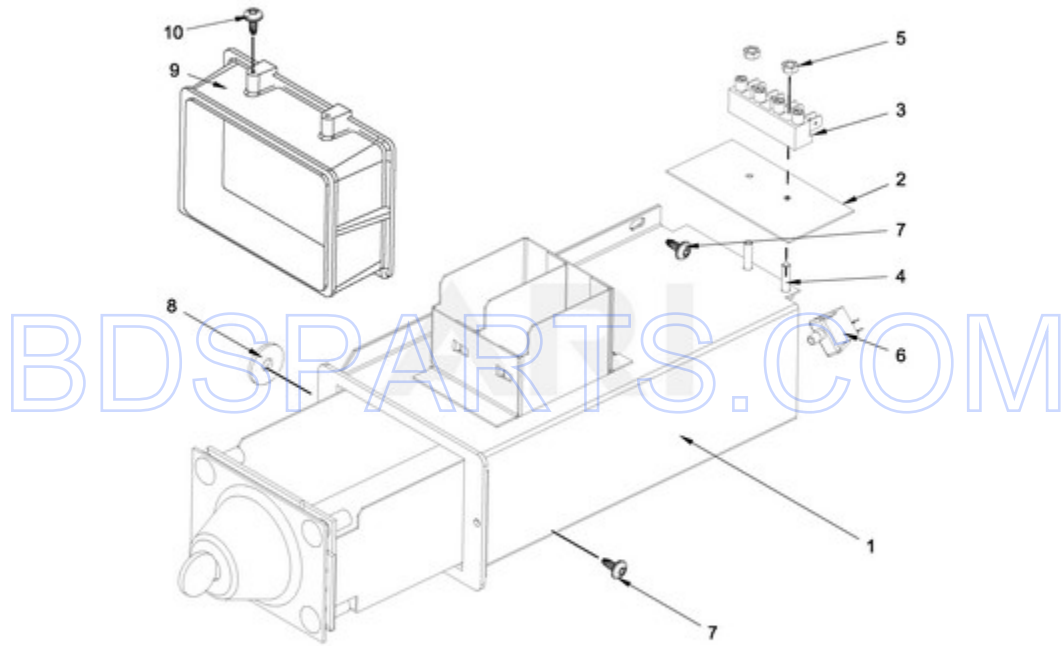

MXS65PDATS - 07 - COIN VAULT PARTS

COIN VAULT PARTS

07/17/2017

12

Part No. W10804179 Rev. B

Page design © 2004-2017 by ARI Network Services, Inc.

BDSPARTS.COM

Ref #	Part #	Description	Qty	Context	Note	MSRP
3	23001113	TERMINAL BLOCK				
2	23001115	TERMINAL BLOCK INSULATION				
5	23003666	NUT M4				
10	23003114	BOLT M4X8				
6	23003656	SWITCH, COIN BOX				
4	23004095	BOLT M4X16				
7	W10711800	SCREW M4X11				
9	W10712166	VAULT BEZEL				
8	W10431220	WASHER				
1	W10714944	COIN VAULT				

BDSPARTS.COM

BDSPARTS.COM