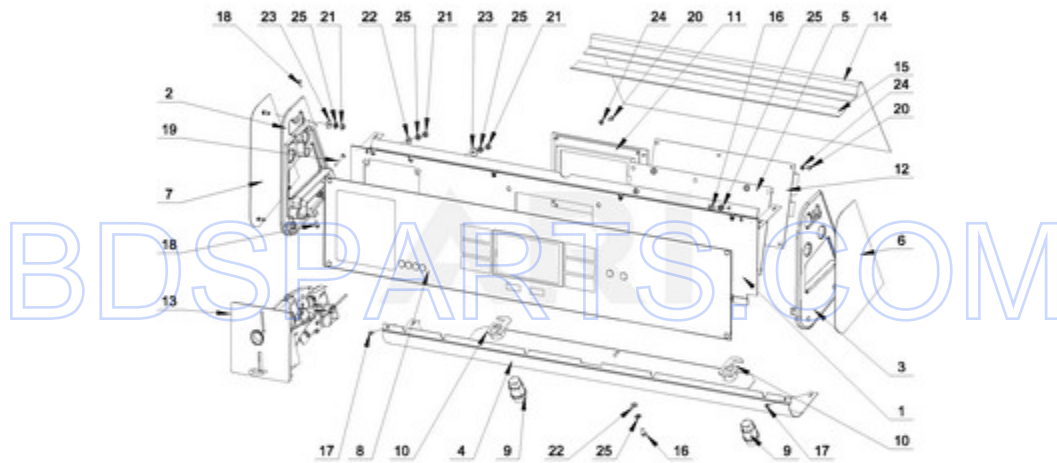

MXS65PDATS - 06 - CONTROL PANEL PARTS

CONTROL PANEL PARTS

07/17/2017

10

Part No. W10804179 Rev. B

Page design © 2004-2017 by ARI Network Services, Inc.

BDSPARTS.COM

Ref #	Part #	Description	Qty	Context	Note	MSRP
NI	N/P	FOLLOWING PARTS NOT ILLUSTRATED				
NI	N/P	FOLLOWING PARTS NOT ILLUSTRATED				
10	23001009	HOOK, LOCK				
17	23001468	BOLT M3X12				
23	23001545	WASHER M4				
20	23002869	BOLT M3X6				
21	23003666	NUT M4				
22	23002438	WASHER M4.3				
25	23002950	WASHER, LOCK M4				
24	23002865	WASHER, LOCK M4				
18	23004061	SCREW M3X8				
15	23004126	DOUBLE-SIDED TAPE				
19	23002719	BOLT M3 X 20				
14	23002877	SHIELD, RAIN				
9	W10712231	LOCK				
16	W10712243	BOLT M4X12				
13	W10712245	COIN DROP (.25 CENT)				
11	W10712233	DISPLAY BOARD - CPU				
12	W10712234	MAIN CONTROL BOARD MC7				
NI	W10712236	WIRING HARNESS, MAIN CONTROL TO DISPLAY BOARD				
2	W10712210	SIDEBOARD - LEFT (PAINTED)				
3	W10712211	SIDEBOARD - RIGHT (PAINTED)				
6	W10712218	SIDEBOARD PANEL - RIGHT (STAINLESS)				
7	W10712219	SIDEBOARD PANEL - LEFT (STAINLESS)				
NI	W10761049	KEY				
NI	W10286299	EMERGENCY STOP INTERCONNECTION				
1	W10712206	CONTROL PANEL BRACKET				
4	W10712214	LOWER TRIM				
5	W10712217	CONTROL BOARD BRACKET				
8	W10836786	USER INTERFACE FACIA/KEYPAD MC7 (PD)