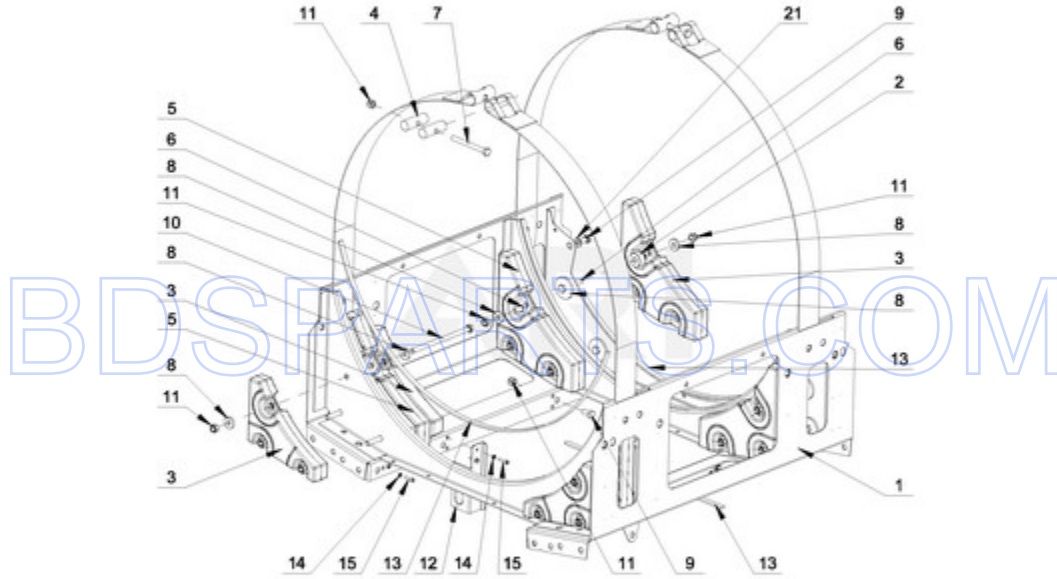

MXS65PDATS - 02 - UPPER FRAME PARTS

UPPER FRAME PARTS

Ref #	Part #	Description	Qty	Context	Note	MSRP
6	23001205	BOLT M8X45				
15	23002398	BOLT M4X16				
11	23001607	NUT M8				
9	23002475	BOLT M8X20				
14	23002950	WASHER, LOCK M4				
4	W10711702	COVER STRIP PIN				
13	W10711718	SELF-ADHESIVE FOAM SEAL				
7	W10711703	BOLT M8X100				
8	W10711704	WASHER M8				
2	W10757107	SPACER				
12	W10711706	DETECTOR, OUT OF BALANCE				
3	W10711698	4.50KG WEIGHT				
10	W10711728	BOLT M8X150				
5	W10711727	12.25KG WEIGHT				
1	W10711697	UPPER FRAME				

BDSPARTS.COM

Ref #	Part #	Description	Qty	Context	Note	MSRP
10	23002398	BOLT M4X16				
14	23001607	NUT M8				
18	23001661	NUT M10				
13	23002475	BOLT M8X20				
23	23002958	NUT M3				
24	23003654	WASHER M3.2				
11	23002950	WASHER, LOCK M4				
25	23002865	WASHER, LOCK M4				
17	23001241	NUT M10				
19	23003935	NUT M20				
7	23004023	WASHER M10				
12	23003458	WASHER FOOT				
16	W10286257	BOLT M10X50				
26	W10711787	INSERT, RIVET				
27	W10711789	RIVET W/CRANK (4X16)				
8	W10711766	THREADED JOINT				
9	W10711768	ROLLER				
15	W10711778	BOLT M10X60				
21	W10711785	OUT OF BALANCE SWITCH				
22	W10711786	BOLT M3X25				
6	W10711763	DAMPER				
4	W10711756	SPRING HOLDER (LEFT FRONT, RIGHT REAR)				
5	W10711760	SPRING HOLDER (RIGHT FRONT, LEFT REAR)				
20	W10711782	HOLDER, OUT OF BALANCE SWITCH				
28	W10711791	OUT OF BALANCE SWITCH - COMPLETE				
2	W10711742	SPRING (LEFT FRONT, RIGHT REAR)				
3	W10711753	SPRING (RIGHT FRONT, LEFT REAR)				
1	W10711735	LOWER FRAME				