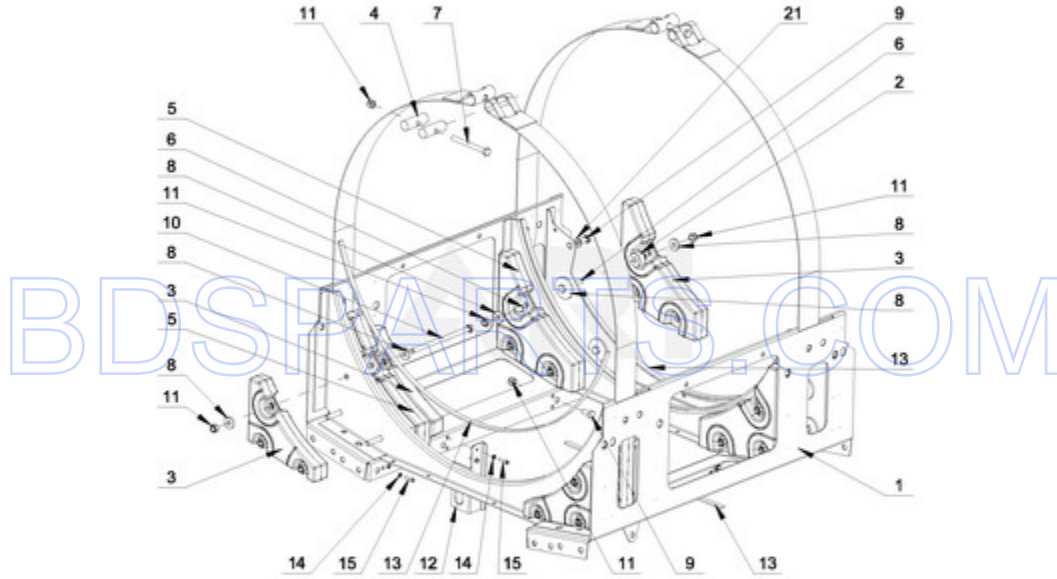

MXS65PNATS - 02 - UPPER FRAME PARTS

UPPER FRAME PARTS

Ref #	Part #	Description	Qty	Context	Note	MSRP
6	23001205	BOLT M8X45				
15	23002398	BOLT M4X16				
11	23001607	NUT M8				
9	23002475	BOLT M8X20				
14	23002950	WASHER, LOCK M4				
4	W10711702	COVER STRIP PIN				
13	W10711718	SELF-ADHESIVE FOAM SEAL				
7	W10711703	BOLT M8X100				
8	W10711704	WASHER M8				
2	W10757107	SPACER				
12	W10711706	DETECTOR, OUT OF BALANCE				
3	W10711698	4.50KG WEIGHT				
10	W10711728	BOLT M8X150				
5	W10711727	12.25KG WEIGHT				
1	W10711697	UPPER FRAME				

BDSPARTS.COM

Ref #	Part #	Description	Qty	Context	Note	MSRP
10	23002398	BOLT M4X16				
14	23001607	NUT M8				
18	23001661	NUT M10				
13	23002475	BOLT M8X20				
23	23002958	NUT M3				
24	23003654	WASHER M3.2				
11	23002950	WASHER, LOCK M4				
25	23002865	WASHER, LOCK M4				
17	23001241	NUT M10				
19	23003935	NUT M20				
7	23004023	WASHER M10				
12	23003458	WASHER FOOT				
16	W10286257	BOLT M10X50				
26	W10711787	INSERT, RIVET				
27	W10711789	RIVET W/CRANK (4X16)				
8	W10711766	THREADED JOINT				
9	W10711768	ROLLER				
15	W10711778	BOLT M10X60				
21	W10711785	OUT OF BALANCE SWITCH				
22	W10711786	BOLT M3X25				
6	W10711763	DAMPER				
4	W10711756	SPRING HOLDER (LEFT FRONT, RIGHT REAR)				
5	W10711760	SPRING HOLDER (RIGHT FRONT, LEFT REAR)				
20	W10711782	HOLDER, OUT OF BALANCE SWITCH				
28	W10711791	OUT OF BALANCE SWITCH - COMPLETE				
2	W10711742	SPRING (LEFT FRONT, RIGHT REAR)				
3	W10711753	SPRING (RIGHT FRONT, LEFT REAR)				
1	W10711735	LOWER FRAME				