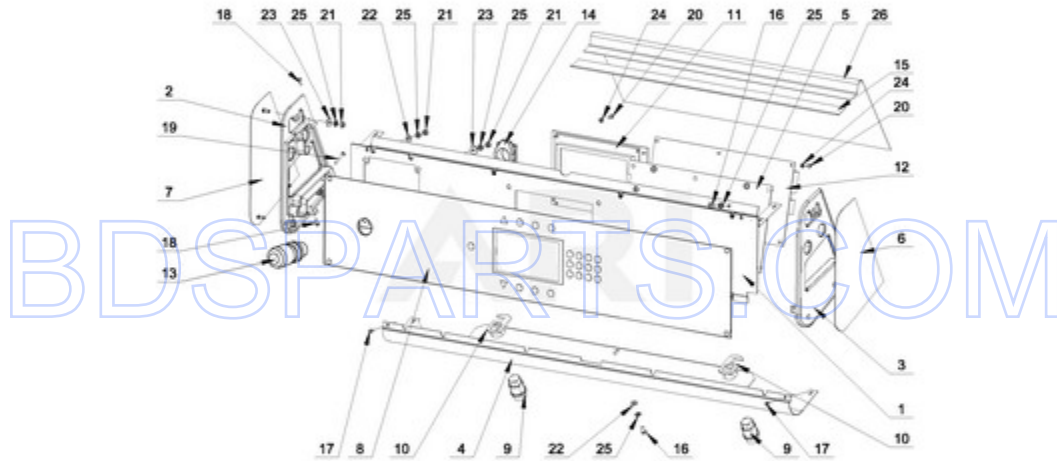

MXS65PNATS - 06 - CONTROL PANEL PARTS

CONTROL PANEL PARTS

Ref #	Part #	Description	Qty	Context	Note	MSRP
NI	N/P	FOLLOWING PARTS NOT ILLUSTRATED				
NI	N/P	FOLLOWING PARTS NOT ILLUSTRATED				
10	23001009	HOOK, LOCK				
17	23001468	BOLT M3X12				
23	23001545	WASHER M4				
20	23002869	BOLT M3X6				
21	23003666	NUT M4				
22	23002438	WASHER M4.3				
25	23002950	WASHER, LOCK M4				
24	23002865	WASHER, LOCK M4				
18	23004061	SCREW M3X8				
15	23004126	DOUBLE-SIDED TAPE				
NI	23004139	EMERGENCY STOP HARNESS (OPL)				
19	23002719	BOLT M3 X 20				
26	23002877	SHIELD, RAIN				
9	W10712231	LOCK				
16	W10712243	BOLT M4X12				
11	W10712233	DISPLAY BOARD - CPU				
12	W10712234	MAIN CONTROL BOARD MC7				
NI	W10712236	WIRING HARNESS, MAIN CONTROL TO DISPLAY BOARD				
13	W10712238	KNOB, EMERGENCY STOP				
14	W10712240	HOLDER, EMERGENCY STOP				
2	W10712210	SIDEBOARD - LEFT (PAINTED)				
3	W10712211	SIDEBOARD - RIGHT (PAINTED)				
6	W10712218	SIDEBOARD PANEL - RIGHT (STAINLESS)				
7	W10712219	SIDEBOARD PANEL - LEFT (STAINLESS)				
NI	W10761049	KEY				
1	W10712206	CONTROL PANEL BRACKET				
4	W10712214	LOWER TRIM				
5	W10712217	CONTROL BOARD BRACKET				
8	W10712225	USER INTERFACE FACIA/KEYPAD MC7 (PN)