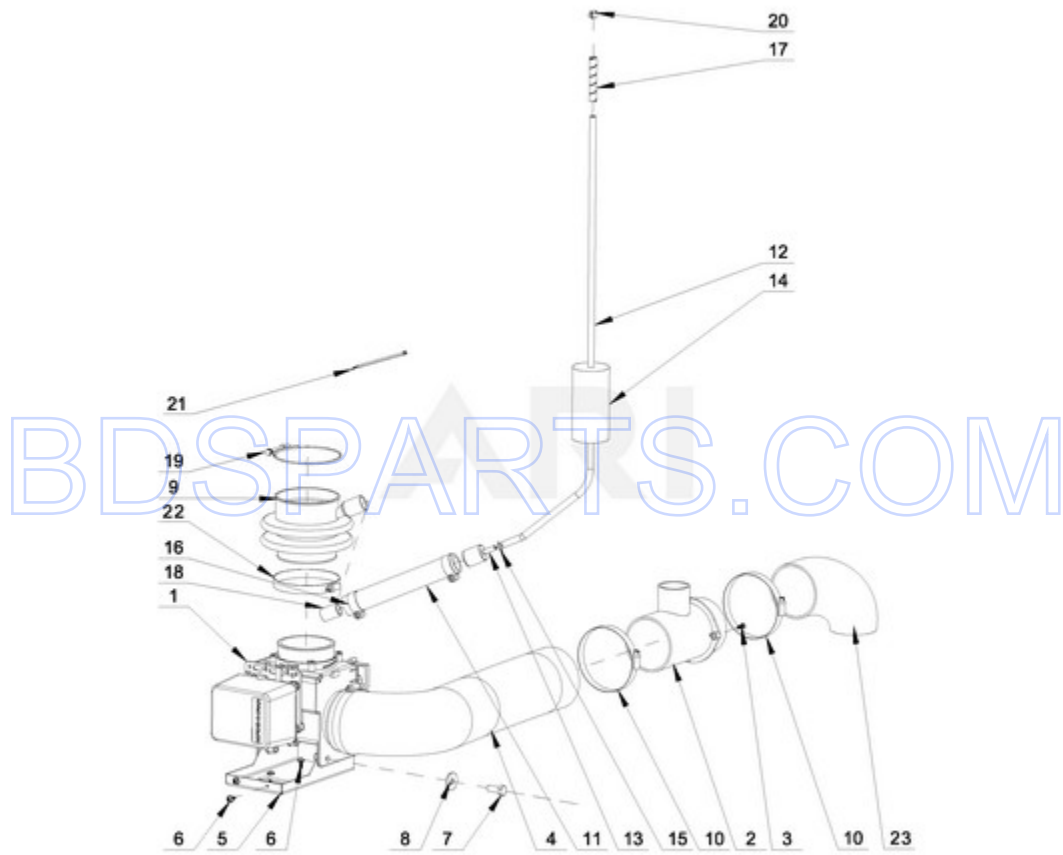

MXS65PNATS - 09 - DRAIN SYSTEM PARTS

DRAIN SYSTEM PARTS

06/04/2015

16

Part No. W10804180 Rev. A

Page design © 2004-2017 by ARI Network Services, Inc.

BDSPARTS.COM

Ref #	Part #	Description	Qty	Context	Note	MSRP
12	23001252	UPPER HOSE, PRESSURE SWITCH				
22	23001256	HOSE CLAMP (60-80)				
15	23001257	CLAMP, CORBIN (A5.5)				
10	23001258	HOSE CLAMP (70-90)				
13	23001260	PRESSURE SWITCH HOSE FITTING				
16	23001262	HOSE CLAMP (20-32)				
8	23002437	WASHER M8				
7	23002475	BOLT M8X20				
23	23002015	DRAIN ELBOW				
11	23001246	LOWER HOSE, PRESSURE SWITCH				
1B	W10357127	DRAIN VALVE (MOTOR ONLY)				
14	23004491	LARGER BUMPER				
6	W10711800	SCREW M4X11				
3	W10712718	BOLT M4X12				
1	W10712775	DRAIN VALVE - COMPLETE				
1A	W10712776	DRAIN VALVE (CHAMBER)				
2	W10712777	T-CONNECTOR				
9	W10712797	HOSE (TUB TO PUMP)				
20	W10712806	SPRING CLAMP				
18	W10712804	HOSE INSERT				
17	W10712803	HOSE PROTECTOR				
21	W10657139	WIRE TIE (130 X 2.6MM)				
19	W10712805	HOSE CLAMP (82-90)				
5	W10712796	DRAIN VALVE HOLDER - COMPLETE				
4	W10712793	DRAIN ELBOW