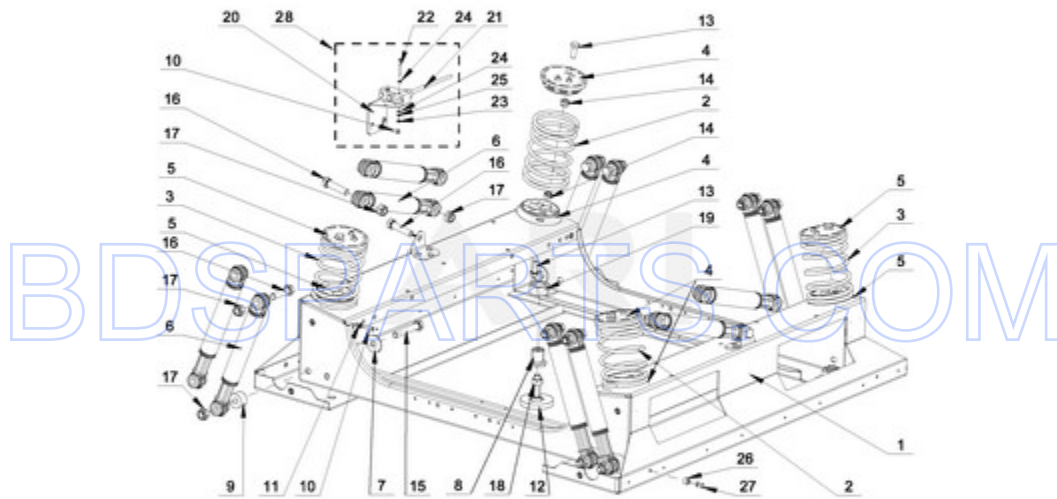

MXS65PNATS - 03 - LOWER FRAME PARTS

LOWER FRAME PARTS

06/04/2015

4

Part No. W10804180 Rev. A

Page design © 2004-2017 by ARI Network Services, Inc.

BDSPARTS.COM

Ref #	Part #	Description	Qty	Context	Note	MSRP
10	23002398	BOLT M4X16				
14	23001607	NUT M8				
18	23001661	NUT M10				
13	23002475	BOLT M8X20				
23	23002958	NUT M3				
24	23003654	WASHER M3.2				
11	23002950	WASHER, LOCK M4				
25	23002865	WASHER, LOCK M4				
17	23001241	NUT M10				
19	23003935	NUT M20				
7	23004023	WASHER M10				
12	23003458	WASHER FOOT				
16	W10286257	BOLT M10X50				
26	W10711787	INSERT, RIVET				
27	W10711789	RIVET W/CRANK (4X16)				
8	W10711766	THREADED JOINT				
9	W10711768	ROLLER				
15	W10711778	BOLT M10X60				
21	W10711785	OUT OF BALANCE SWITCH				
22	W10711786	BOLT M3X25				
6	W10711763	DAMPER				
4	W10711756	SPRING HOLDER (LEFT FRONT, RIGHT REAR)				
5	W10711760	SPRING HOLDER (RIGHT FRONT, LEFT REAR)				
20	W10711782	HOLDER, OUT OF BALANCE SWITCH				
28	W10711791	OUT OF BALANCE SWITCH - COMPLETE				
2	W10711742	SPRING (LEFT FRONT, RIGHT REAR)				
3	W10711753	SPRING (RIGHT FRONT, LEFT REAR)				
1	W10711735	LOWER FRAME