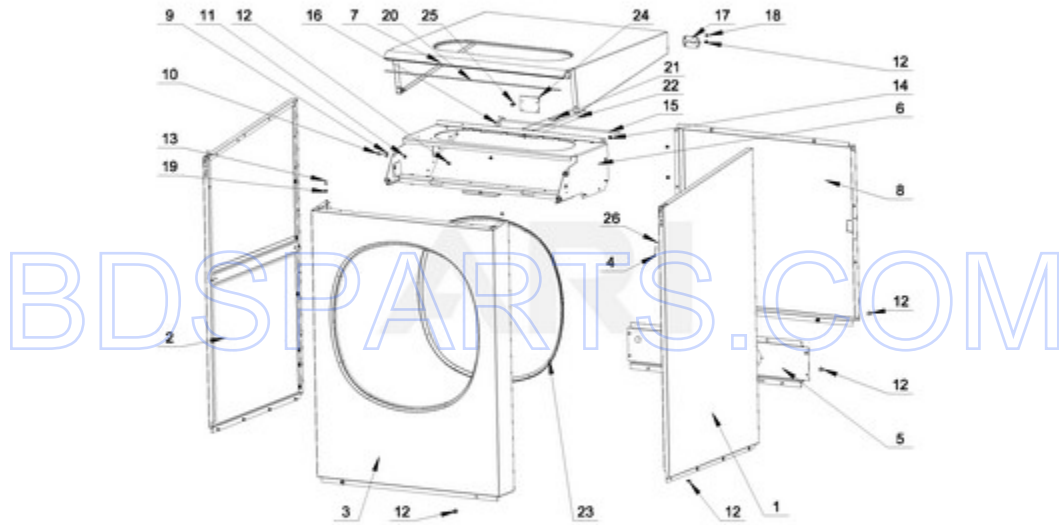

MXS65PNATS - 05 - CABINET PARTS

CABINET PARTS

06/04/2015

8

Part No. W10804180 Rev. A

Page design © 2004-2017 by ARI Network Services, Inc.

BDSPARTS.COM

Ref #	Part #	Description	Qty	Context	Note	MSRP
NI	N/P	FOLLOWING PARTS NOT ILLUSTRATED				
25	23001099	PC BOARD SOCKET				
11	23001310	NUT M6				
NI	23003666	PARTS FOR MAYTAG CONNECT 360 (NUT M4)				
9	23003012	WASHER M6				
17	23004103	HINGE				
26	23002950	WASHER, LOCK M4				
16	23002454	SELF STICKING CABLE CLIP				
20	W10286261	FOAM-SEAL				
14	23002167	GROMMET, RUBBER				
19	W10711787	INSERT, RIVET				
13	W10711789	RIVET W/CRANK (4X16)				
24	W10712170	AUTO-UNLOCK MODULE				
21	W10712181	VELCRO FASTENER				
18	W10712165	RIVET W/CRANK (8X8)				
NI	W10712183	WIRING HARNESS, AUTO-UNLOCK MODULE				
NI	W10712243	PARTS FOR MAYTAG CONNECT 360 (BOLT M4X12)				
15	W10712164	PROP ROD				
4	W10712182	BOLT M4X25				
10	W10712161	BOLT M6X12				
23	W10712169	EDGE PROTECTION				
12	W10712162	BOLT M6X16				
3	W10712130	FRONT PANEL - COMPLETE (PN)				
5	W10712142	REAR COVER - LOWER, COMPLETE				
6	W10712147	PANEL HOLDER - COMPLETE				
8	W10712160	REAR COVER				
22	W10712179	BRACKET, TOP COVER (REINFORCEMENT)				
1	W10712120	SIDE PANEL - RIGHT (PAINTED)				
1A	W10712103	SIDE PANEL - RIGHT (STAINLESS)				
2	W10712102	SIDE PANEL - LEFT (PAINTED)				
2A	W10712121	SIDE PANEL - LEFT (STAINLESS)				
7	W10712157	TOP COVER - COMPLETE