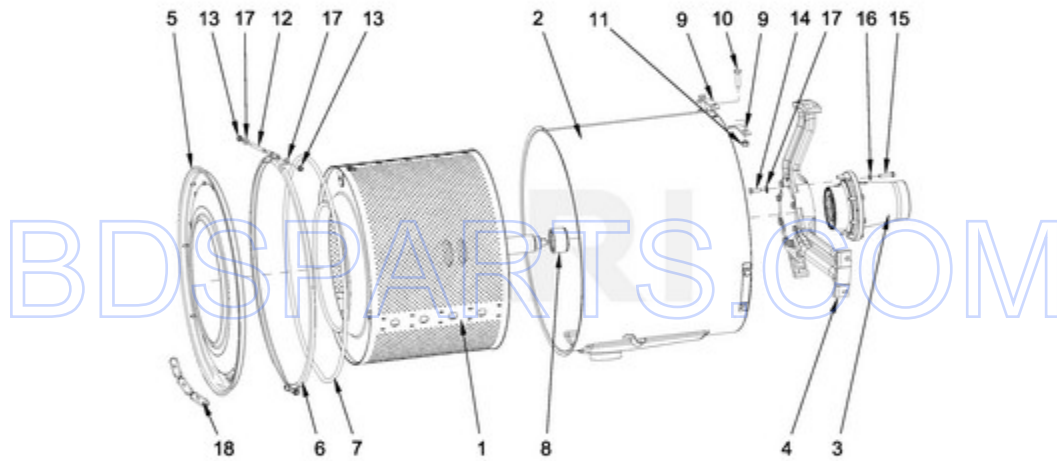

BDSPARTS.COM

BDSPARTS.COM

MXS65PNATS - 11 - DRUM AND TUB PARTS

DRUM AND TUB PARTS

Ref #	Part #	Description	Qty	Context	Note	MSRP
18	23001594	HEATING ELEMENT HOLE PLUG				
14	23001202	BOLT M10X35				
15	23001283	BOLT M12X35				
16	23001292	WASHER M13				
13	23002487	NUT M8				
17	23001608	WASHER M8.4				
10	23004207	BOLT M12X50				
12	23002486	BOLT M8				
11	W10357141	NUT M12				
2	W10713385	OUTER TUB - COMPLETE				
4	W10713401	SUPPORT, TUB				
5	W10713409	FRONT TUB PANEL - COMPLETE				
6	W10713412	CLAMP - COMPLETE				
7	W10713415	SEAL D10-2550MM				
8	W10713946	SEALING SLEEVE				
9	W10713949	BRACKET, CURVED				
3	W10714074	TRUNNION - COMPLETE				
1	W10713382	INNER BASKET - COMPLETE				