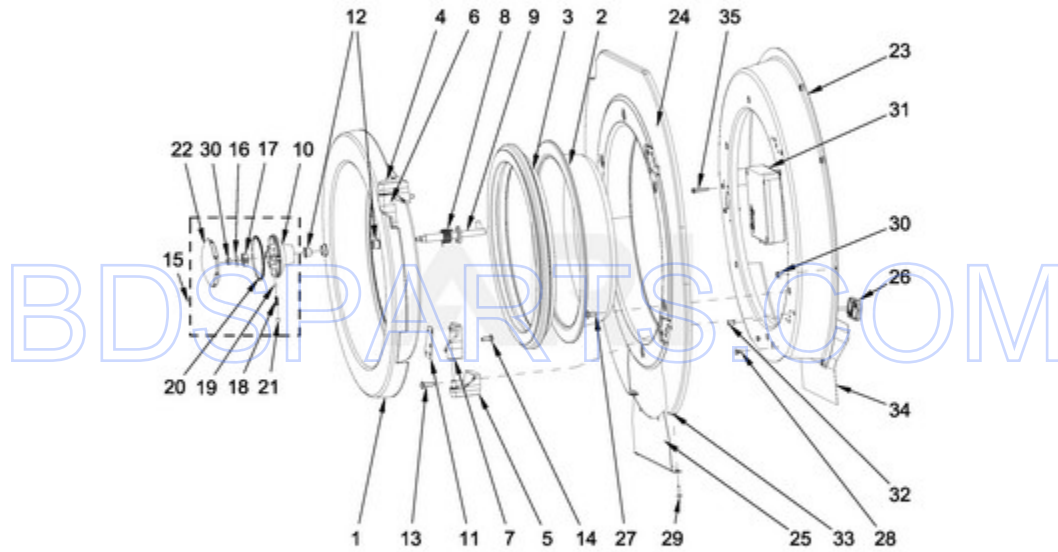

MXS65PNATS - 07 - DOOR PARTS

DOOR PARTS

06/04/2015

12

Part No. W10804180 Rev. A

Page design © 2004-2017 by ARI Network Services, Inc.

BDSPARTS.COM

Ref #	Part #	Description	Qty	Context	Note	MSRP
NI	N/P	FOLLOWING PARTS NOT ILLUSTRATED				
30	23001310	NUT M6				
29	23002398	BOLT M4X16				
16	23003012	WASHER M6				
33	23004093	RIVET BLIND NUT M4				
32	23002408	RIVET W/CRANK (4X12.5)				
4	W10712306	UPPER HINGE - FIXED				
5	W10712307	LOWER HINGE - FIXED				
6	W10712308	UPPER HINGE				
7	W10712309	LOWER HINGE				
8	W10712314	TORSION SPRING, HANDLE				
9	W10712315	LOCK SHAFT, HANDLE				
10	W10712316	INNER, HANDLE				
11	W10712317	WASHER, HINGE				
12	W10712318	CASING, LOCK SHAFT				
13	W10712319	BOLT M6X25				
14	W10712320	BOLT M6X16				
17	W10712323	LOCATING SEGMENT, HANDLE				
18	W10712328	COMPRESSION SPRING, HANDLE				
19	W10712344	HANDLE BALL				
20	W10712345	DISTINGUISHING RING (BLUE)				
21	W10712347	BOLT M6X6				
22	W10712351	COVER, HANDLE				
26	W10712366	HINGE SUPPORT				
27	W10712367	BOLT M6X14				
28	W10712368	PLASTIC PLUG				
35	W10712370	BOLT M5X25				
31	W10712373	DOOR LOCK				
15	W10712375	HANDLE COMPLETE				
NI	W10712376	WIRING HARNESS, DOOR LOCK				
1	W10712297	DOOR (GREY)				
2	W10712301	DOOR GLASS				
3	W10712305	DOOR SEAL				
23	W10712358	DOOR AND LOCK HOLDER COMPLETE				
25	W10712364	FRONT COVER OF HEATING ELEMENT				
20A	W10712346	DISTINGUISHING RING (RED)				
34	W10712369	PLASTIC DRIP SHIELD				

BDS PARTS.COM

BDS PARTS.COM