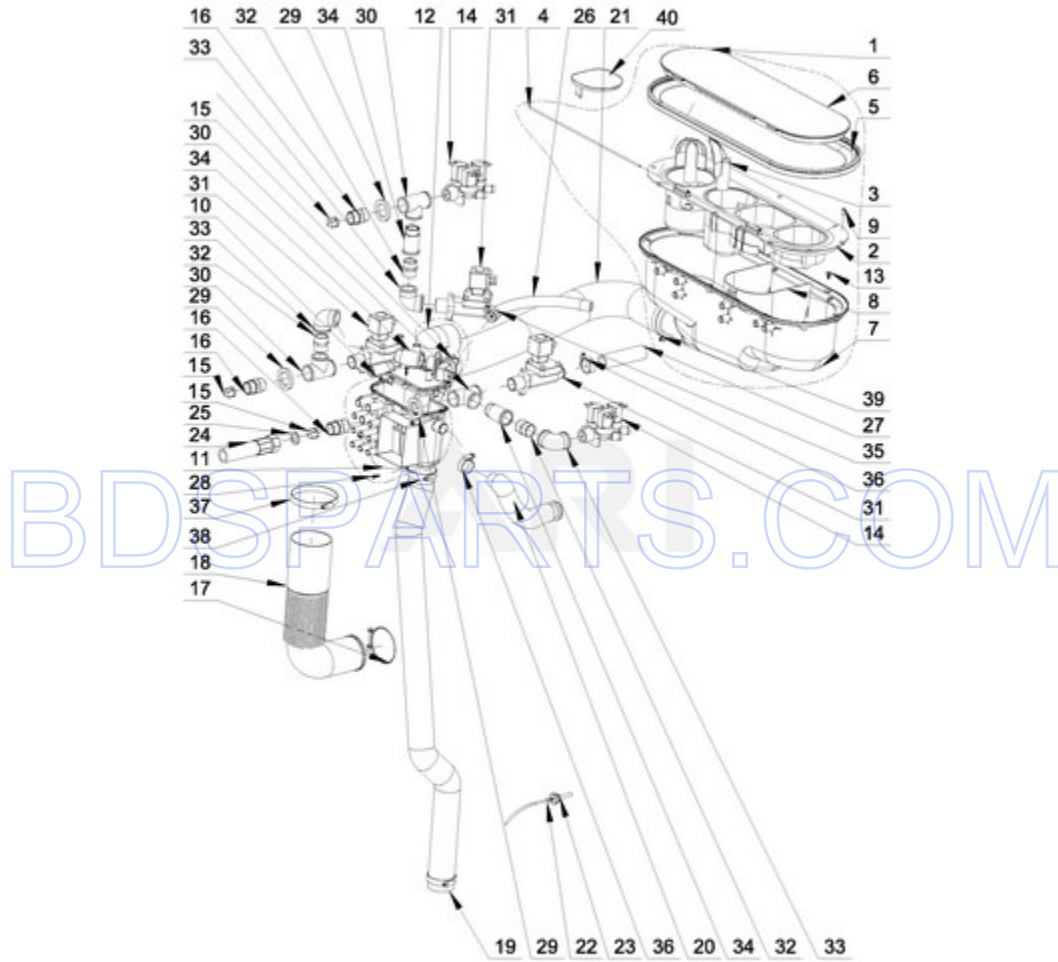

MXS65PNATS - 08 - WATER INLET PARTS

WATER INLET PARTS

06/04/2015

14

Part No. W10804180 Rev. A

Page design © 2004-2017 by ARI Network Services, Inc.

BDSPARTS.COM

Ref #	Part #	Description	Qty	Context	Note	MSRP
NI	N/P	FOLLOWING PARTS NOT ILLUSTRATED				
35	23001506	HOSE CLAMP (12-22)				
26	23001507	HOSE, INLET				
32	23001482	NIPPLE (3/4" PIPE THREAD)				
29	23001483	WASHER M28X42X5				
34	23001484	EXTENSION (3/4" PIPE THREAD)				
30	23001485	TEE (3/4" PIPE THREAD)				
39	23001256	HOSE CLAMP (60-80)				
37	23001258	HOSE CLAMP (70-90)				
36	23001262	HOSE CLAMP (20-32)				
25	23002921	WASHER, FILL HOSE				
15	23002922	FILTER SCREEN				
9	23003782	SCREW				
38	23001750	HOSE CLAMP (40-60)				
22	23003964	TEMPERATURE SENSOR				
33	23001756	ELBOW (3/4")				
27	23001740	HOSE D19 X 27				
31	23002071	SINGLE INLET VALVE (3/4")				
13	W10711800	SCREW M4X11				
2	W10712626	CHEMICAL DISPENSER INSERT				
3	W10712627	SIPHON				
4	W10712628	PIN, HINGE				
5	W10712629	DISPENSER SEAL				
6	W10712630	DISPENSER LID				
7	W10712635	CHEMICAL DISPENSER BASE				
10	W10712640	MIXER - COMPLETE				
11	W10712642	MIXER BODY				
12	W10712644	MIXER LID				
14	W10712646	THREE-WAY VALVE - COMPLETE (3/4")				
NI	W10712721	FOUR-WAY VALVE - COMPLETE (3/4")				
23	W10712713	SEAL RING, TEMPERATURE SENSOR				
17	W10712716	HOSE CLAMP (62-70)				
28	W10712718	BOLT M4X12				
40	W10734787	BLOCK-OFF, DISPENSER CAVITY				
1	W10712625	SOAP HOPPER COMPLETE				
8	W10712638	SOAP HOPPER INSERT SECONDARY				
16	W10684103	COUPLER				
20	W10712699	HOSE, VENT				

BDS PARTS.COM

BDS PARTS.COM