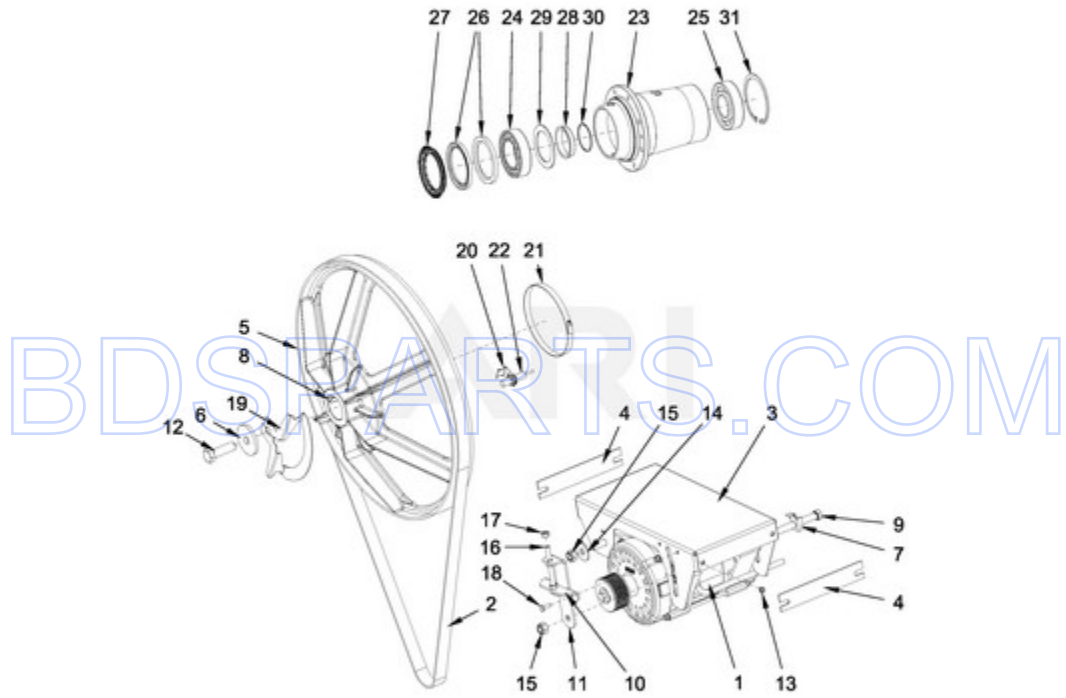

MXS65PNATS - 12 - DRIVE PARTS

DRIVE PARTS

06/04/2015

22

Part No. W10804180 Rev. A

Page design © 2004-2017 by ARI Network Services, Inc.

BDSPARTS.COM

Ref #	Part #	Description	Qty	Context	Note	MSRP
17	23001266	NUT M8				
13	23001310	NUT M6				
18	23002461	BOLT M6X16				
14	23004146	WASHER M12				
15	W10357141	NUT M12				
30	23003072	INNER SNAP RING				
24	23003073	BEARING (NU 2215 EC)				
25	23003076	BEARING (6312)				
31	23003852	LARGER OUTER SNAP RING				
26	23003850	RING SEAL 100X130X10				
12	23002278	BOLT M16X30				
20	W10747779	BRACKET, SPEED SENSOR				
22	W10747780	SPEED SENSOR				
6	W10654354	MOTOR PULLEY WASHER				
19	W10747778	PLATE, SPEED SENSOR				
21	W10748075	HOSE CLAMP (140-160)				
27	W10714026	RING SEAL 100X130/144X9/12				
28	W10714059	MOUNTING CONE				
29	W10714069	SEAL, GREASE RING				
7	W10713995	LOCK, BOLT HEAD				
10	W10714001	TENSIONING BRACKET - RIGID				
16	23004222	BOLT M8X70				
2	W10713982	BELT				
4	W10804910	MOTOR BRACKET SHIMS				
5	W10713993	V-PULLEY DRUM				
8	W10804909	DRUM PULLEY KEY				
11	W10714003	TENSIONING BRACKET - MOVABLE				
3	W10713991	MOTOR BRACKET				
9	W10714000	BOLT M12X240				
23	W10714051	BEARING HOUSING				
1	W10760694	MOTOR WITH PULLEY (3KW/230V/75HZ)