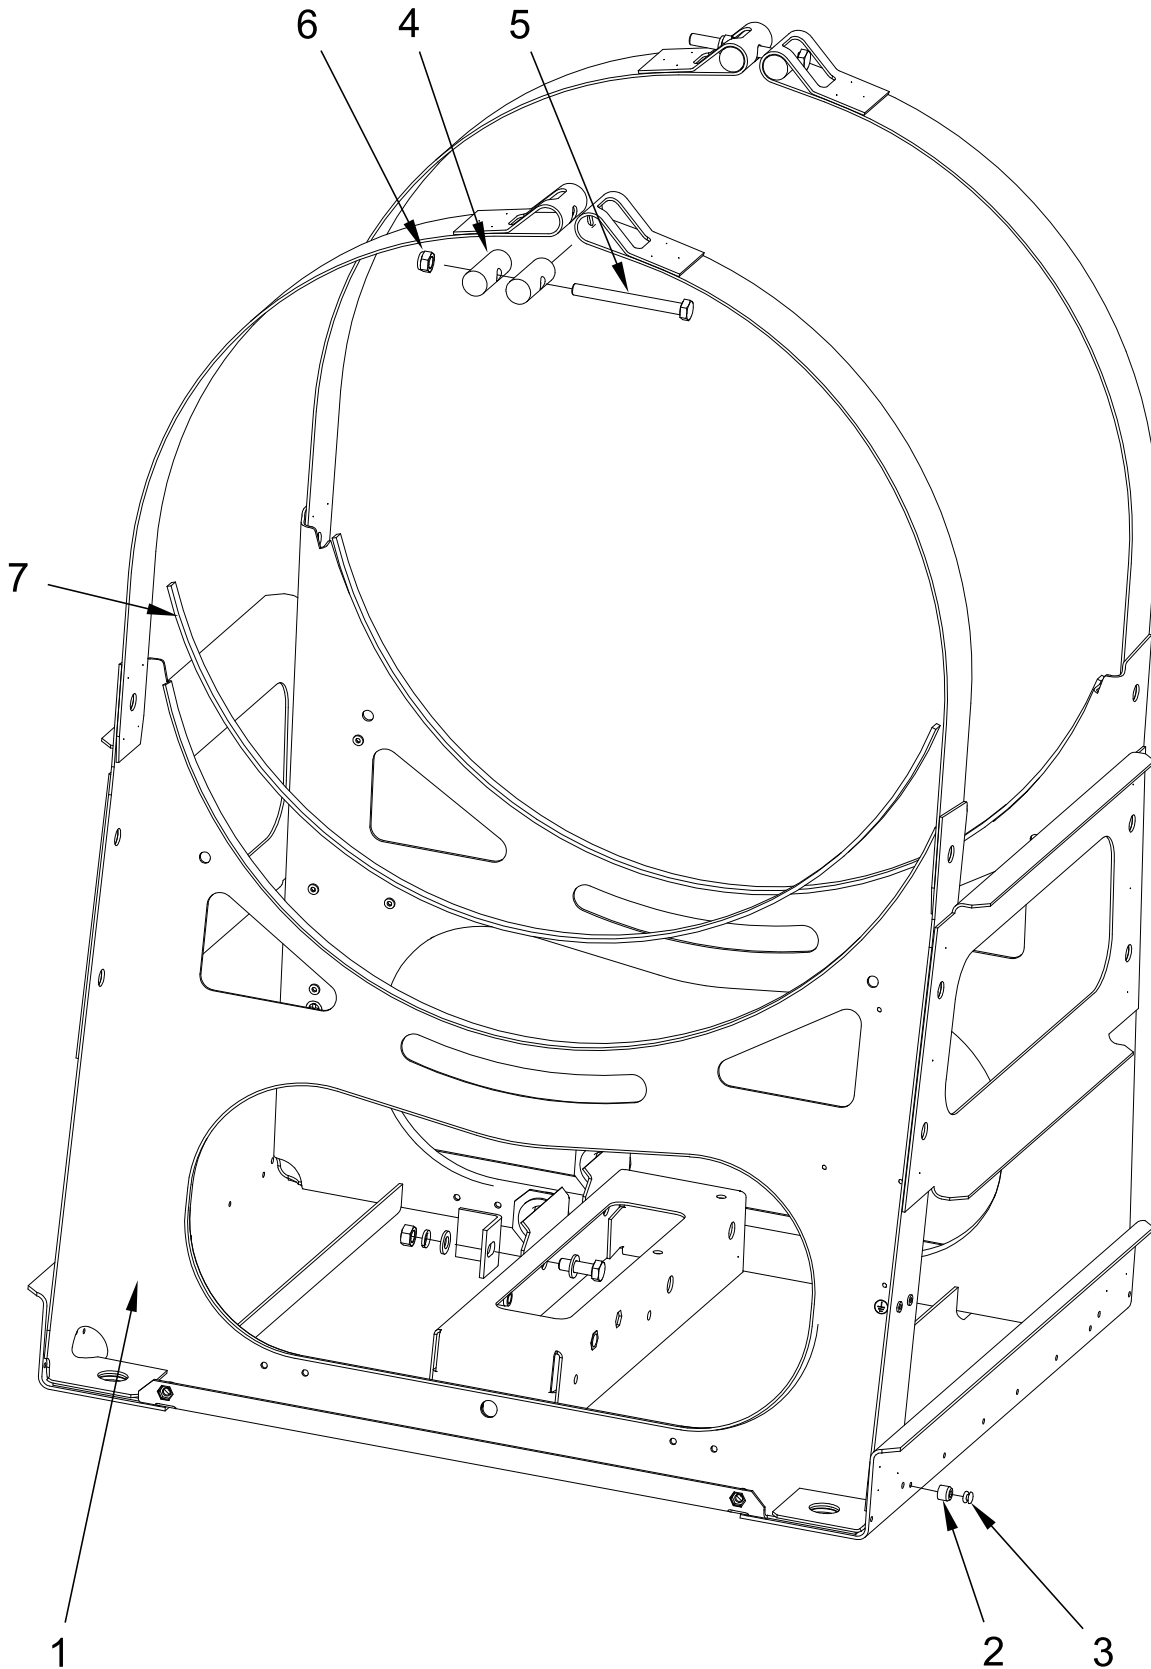

COMMERCIAL INDUSTRIAL WASHER

MODELS:

MXR40PDATS (Stainless) (Painted)

FRAME PARTS

FRAME PARTS

<u>Illus.</u> <u>No.</u>	<u>Part No.</u>	<u>Description</u>
1	W10725152	Frame
2	W10711787	Insert, Rivet
3	W10711789	Rivet w/Crank (4x16)

<u>Illus.</u> <u>No.</u>	<u>Part No.</u>	<u>Description</u>
4	W10711702	Cover Strip Pin
5	W10711703	Bolt M8x100

<u>Illus.</u> <u>No.</u>	<u>Part No.</u>	<u>Description</u>
6	23001607	Nut M8
7	W10711718	Self-Adhesive Foam Seal

CABINET PARTS

CABINET PARTS

<u>Illus. No.</u>	<u>Part No.</u>	<u>Description</u>
1	W10725177	Side Panel - Right (Painted)
	W10725180	Side Panel - Right (Stainless)
2	W10725211	Side Panel - Left (Painted)
	W10725213	Side Panel - Left (Stainless)
3	W10725233	Front Panel - Complete Coin Meter (Stainless)
4	W10725237	Rear Cover - Lower, Complete
5	W10725240	Panel Holder Complete
6	W10725261	Top Cover - Complete (PD)
7	W10725422	Cabinet Reinforcement Complete
8	W10725425	Rear Cover
9	W10711800	Screw M4x11
10	W10286289	Bolt M6X10
11	23002167	Grommet, Rubber