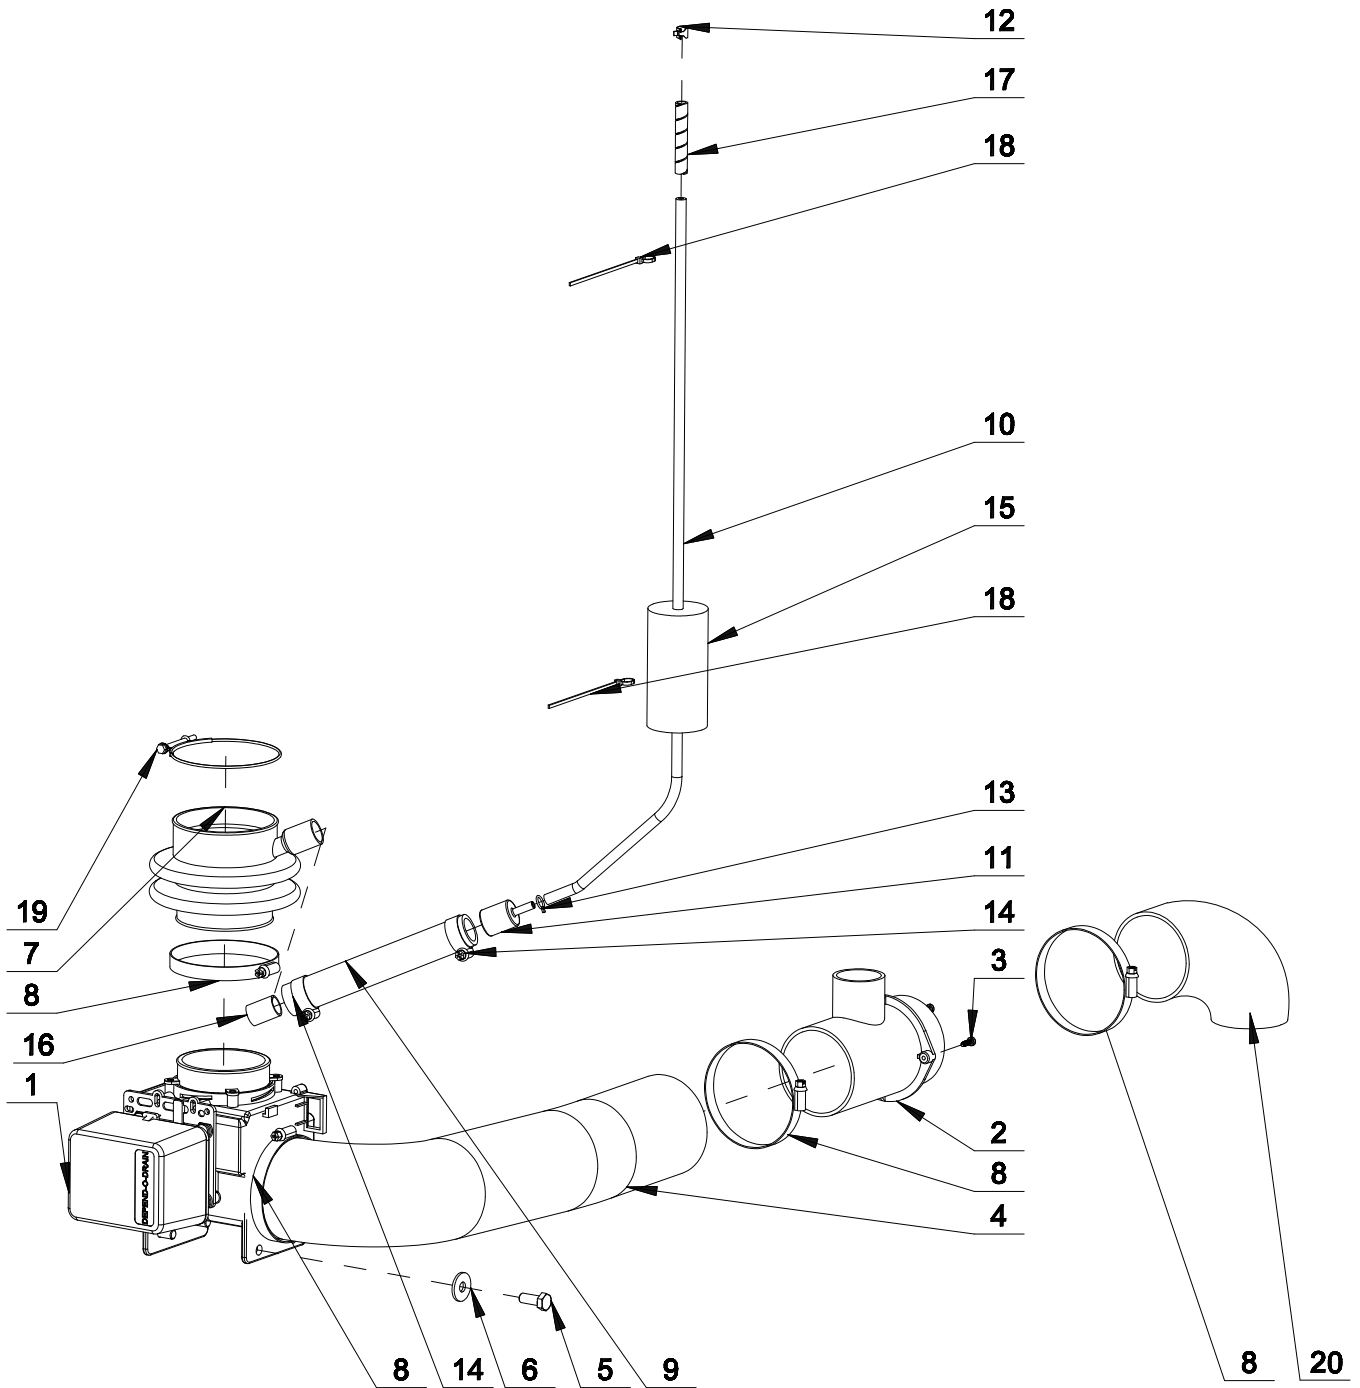

DRAIN SYSTEM PARTS

DRAIN SYSTEM PARTS

<u>Illus.</u> <u>No.</u>	<u>Part No.</u>	<u>Description</u>	<u>Illus.</u> <u>No.</u>	<u>Part No.</u>	<u>Description</u>	<u>Illus.</u> <u>No.</u>	<u>Part No.</u>	<u>Description</u>
1	W10712775	Drain Valve - Complete	8	23001258	Hose Clamp (70-90)	16	W10712804	Hose Insert
	W10712776	Drain Valve (Chamber)	9	23001246	Lower Hose, Pressure Switch	17	W10712803	Hose Protector
	W10357127	Drain Valve (Motor Only)	10	23001252	Upper Hose, Pressure Switch	18	W10657139	Wire Tie (130 x 2.6mm)
2	W10712777	T-Connector	11	23001260	Pressure Switch Hose Fitting	19	W10712805	Hose Clamp (82-90)
3	W10712718	Bolt M4x12	12	W10712806	Spring Clamp	20	23002015	Drain Elbow
4	W10725487	Drain Elbow	13	23001257	Clamp, Corbin (A5.5)			
5	23002475	Bolt M8x20	14	23001262	Hose Clamp (20-32)			
6	23002437	Washer M8	15	23004491	Larger Bumper			
7	W10712797	Hose