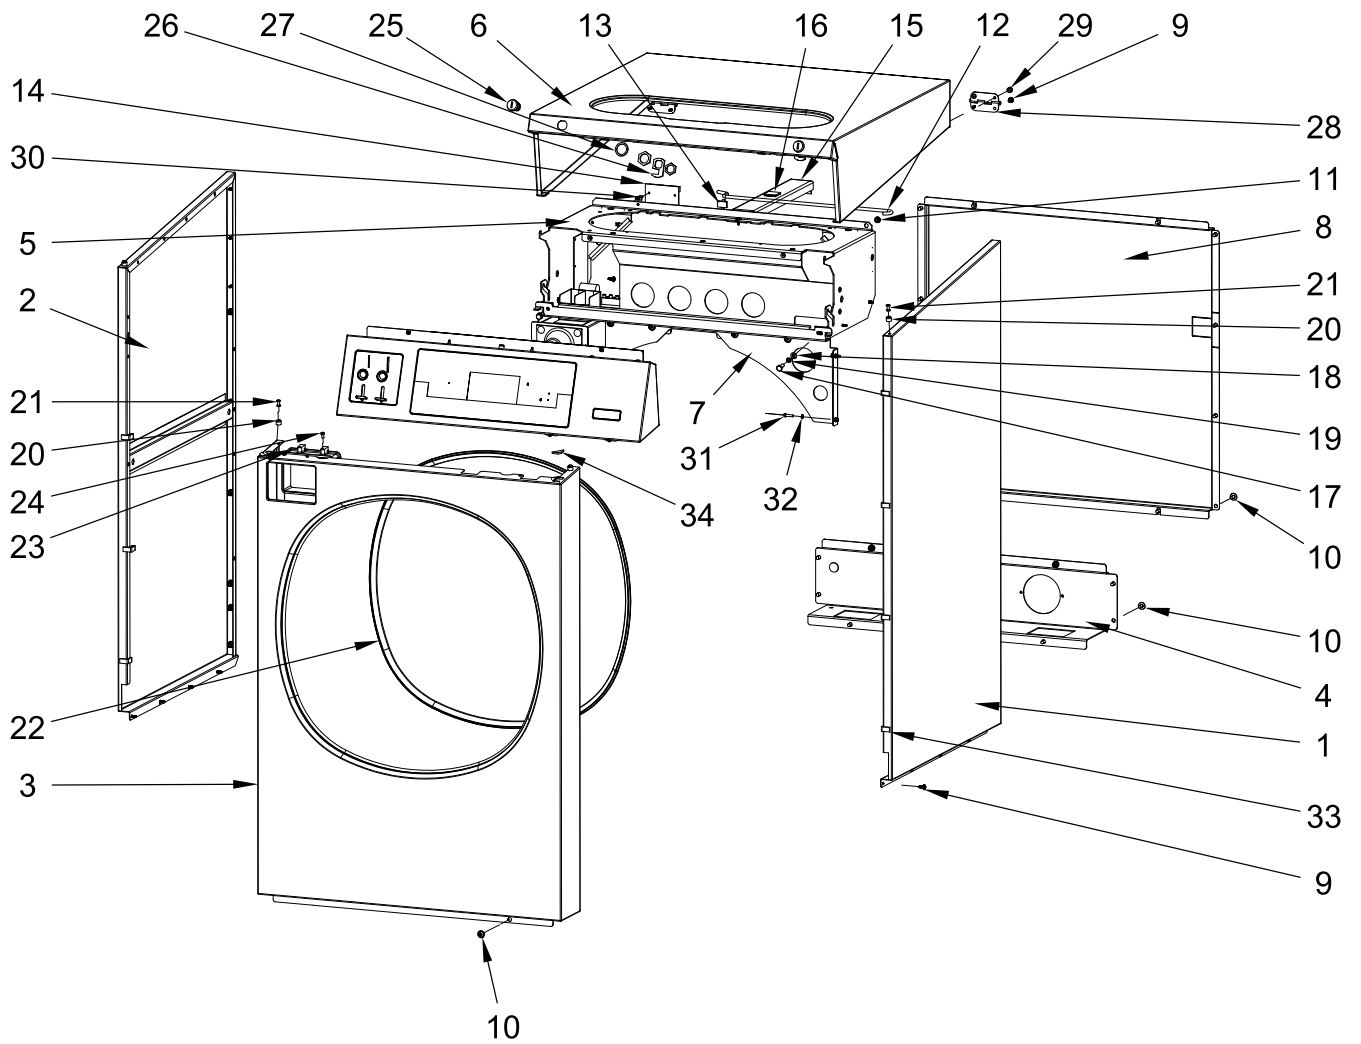

COMMERCIAL INDUSTRIAL WASHER

MODELS:

MXR40PDATS (Stainless) (Painted)

FRAME PARTS

FRAME PARTS

<u>Illus.</u> <u>No.</u>	<u>Part No.</u>	<u>Description</u>
1	W10725152	Frame
2	W10711787	Insert, Rivet
3	W10711789	Rivet w/Crank (4x16)

<u>Illus.</u> <u>No.</u>	<u>Part No.</u>	<u>Description</u>
4	W10711702	Cover Strip Pin
5	W10711703	Bolt M8x100

<u>Illus.</u> <u>No.</u>	<u>Part No.</u>	<u>Description</u>
6	23001607	Nut M8
7	W10711718	Self-Adhesive Foam Seal

CABINET PARTS

CABINET PARTS

<u>Illus. No.</u>	<u>Part No.</u>	<u>Description</u>
1	W10725177	Side Panel - Right (Painted)
	W10725180	Side Panel - Right (Stainless)
2	W10725211	Side Panel - Left (Painted)
	W10725213	Side Panel - Left (Stainless)
3	W10725233	Front Panel - Complete Coin Meter (Stainless)
4	W10725237	Rear Cover - Lower, Complete
5	W10725240	Panel Holder Complete
6	W10725261	Top Cover - Complete (PD)
7	W10725422	Cabinet Reinforcement Complete
8	W10725425	Rear Cover
9	W10711800	Screw M4x11
10	W10286289	Bolt M6X10
11	23002167	Grommet, Rubber